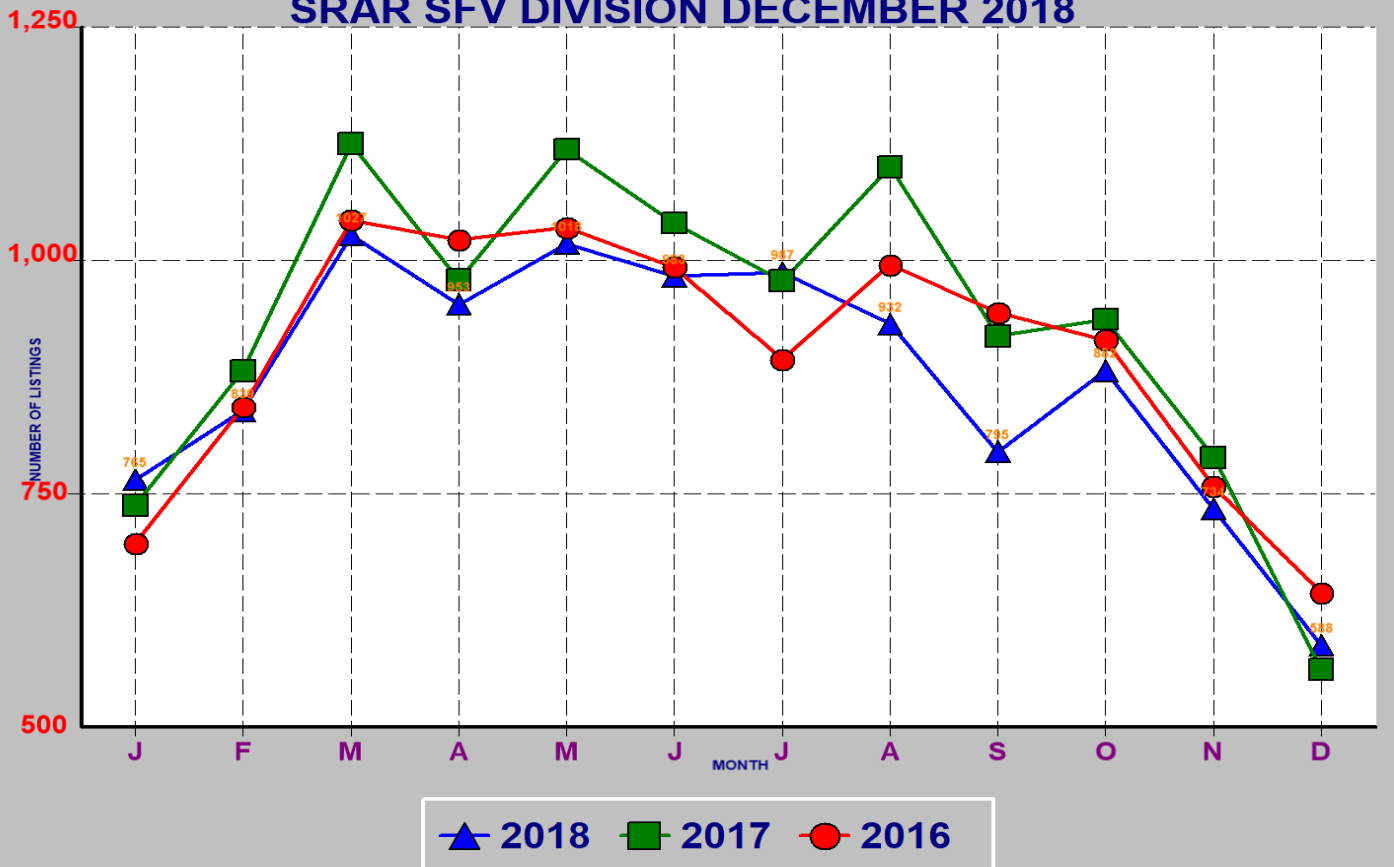

RESIDENTIAL INVENTORY SRAR SFV DIVISION DECEMBER 2018

NEW LISTINGS SRAR SFV DIVISION DECEMBER 2018

RESIDENTIAL ESCROWS CLOSED SRAR SFV DIVISION DECEMBER 2018

RESIDENTIAL ESCROWS OPENED SRAR SFV DIVISION DECEMBER 2018

SINGLE FAMILY ESCROWS CLOSED SRAR SFV DIVISION DECEMBER 2018

SINGLE FAMILY ESCROWS OPENED SRAR SFV DIVISION DECEMBER 2018

SINGLE FAMILY SALES BY PRICE SRAR SFV DIVISION DECEMBER 2018

SINGLE FAMILY INVENTORY BY PRICE SRAR SFV DIVISION DECEMBER 2018