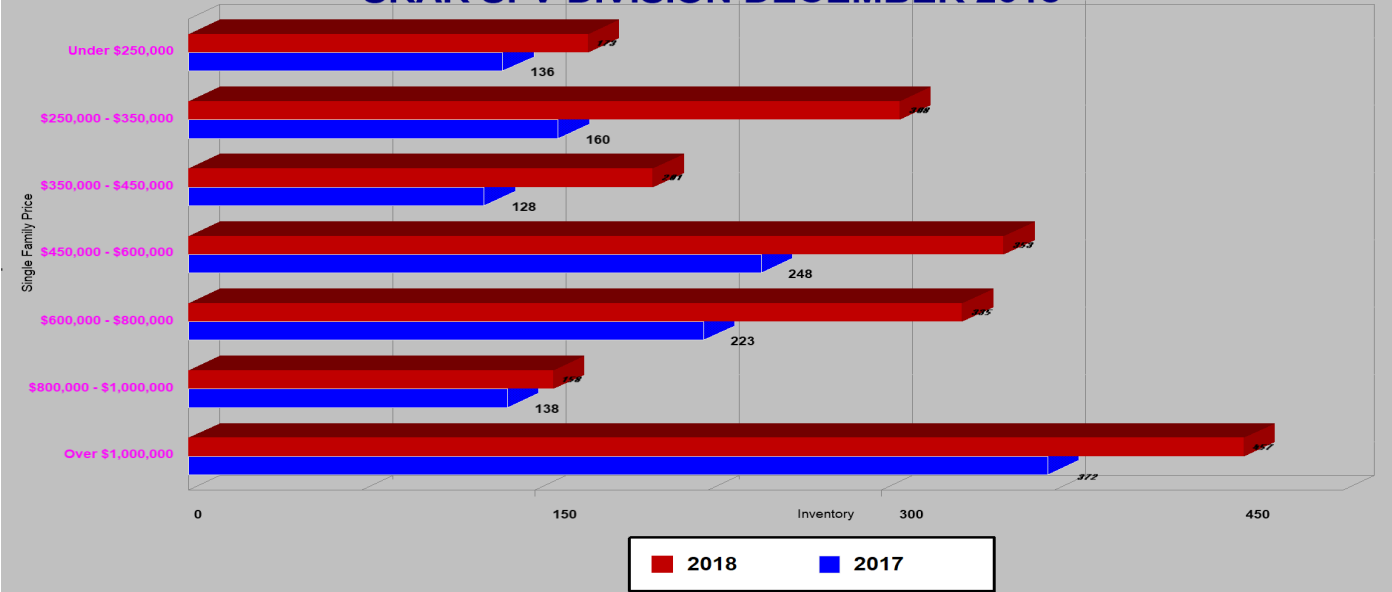

SINGLE FAMILY ESCROWS CLOSED SRAR SFV DIVISION DECEMBER 2018

SINGLE FAMILY ESCROWS OPENED SRAR SFV DIVISION DECEMBER 2018

SINGLE FAMILY SALES BY PRICE SRAR SFV DIVISION DECEMBER 2018

SINGLE FAMILY INVENTORY BY PRICE SRAR SFV DIVISION DECEMBER 2018

CONDO ESCROWS CLOSED SRAR SFV DIVISION DECEMBER 2018

CONDO ESCROWS OPENED SRAR SFV DIVISION DECEMBER 2018

CONDO SALES BY PRICE SRAR SFV DIVISION DECEMBER 2018

CONDO INVENTORY BY PRICE SRAR SFV DIVISION DECEMBER 2018