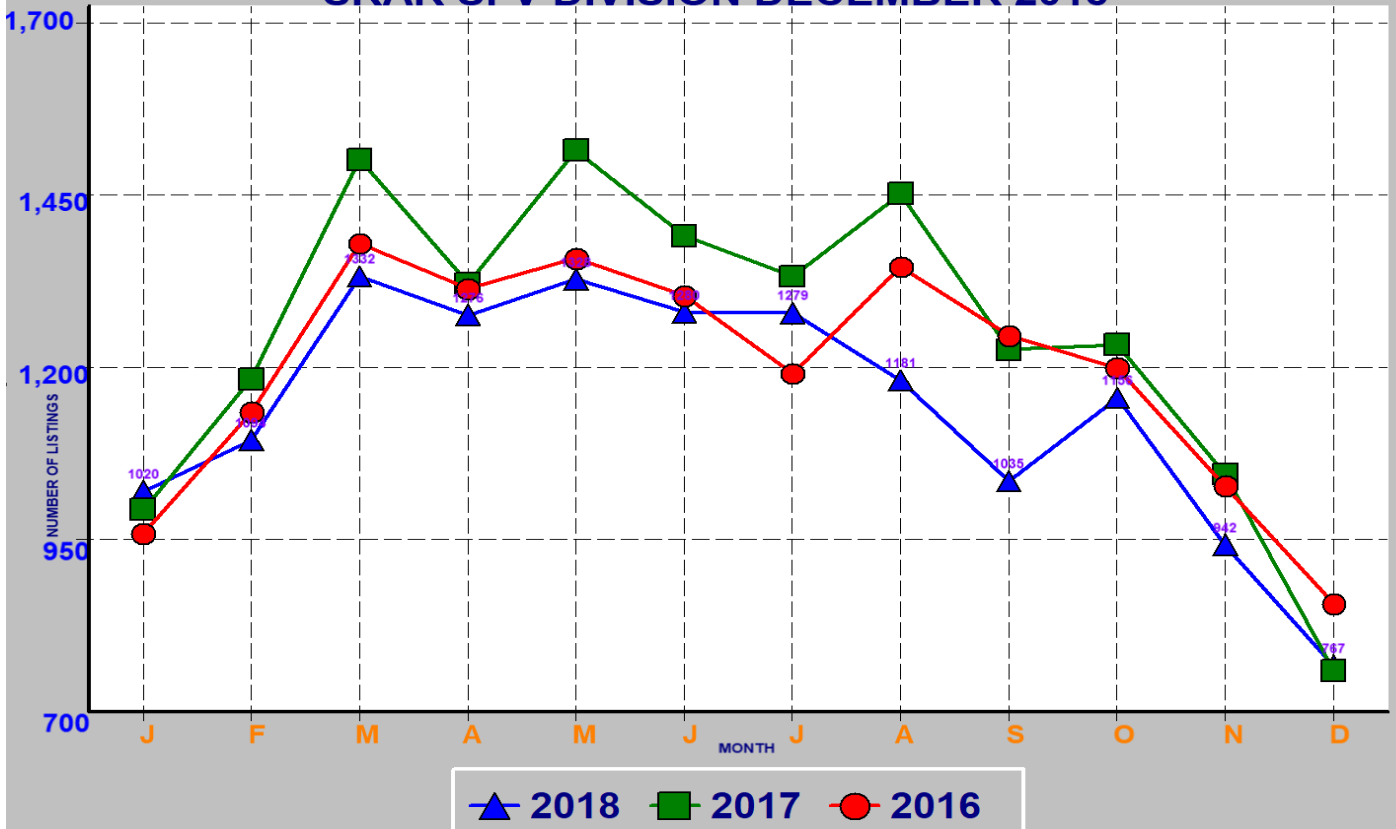

RESIDENTIAL INVENTORY SRAR SFV DIVISION DECEMBER 2018

NEW LISTINGS SRAR SFV DIVISION DECEMBER 2018

RESIDENTIAL ESCROWS CLOSED SRAR SFV DIVISION DECEMBER 2018

RESIDENTIAL ESCROWS OPENED SRAR SFV DIVISION DECEMBER 2018

SINGLE FAMILY ESCROWS CLOSED SRAR SFV DIVISION DECEMBER 2018

SINGLE FAMILY ESCROWS OPENED SRAR SFV DIVISION DECEMBER 2018

SINGLE FAMILY SALES BY PRICE SRAR SFV DIVISION DECEMBER 2018

SINGLE FAMILY INVENTORY BY PRICE SRAR SFV DIVISION DECEMBER 2018