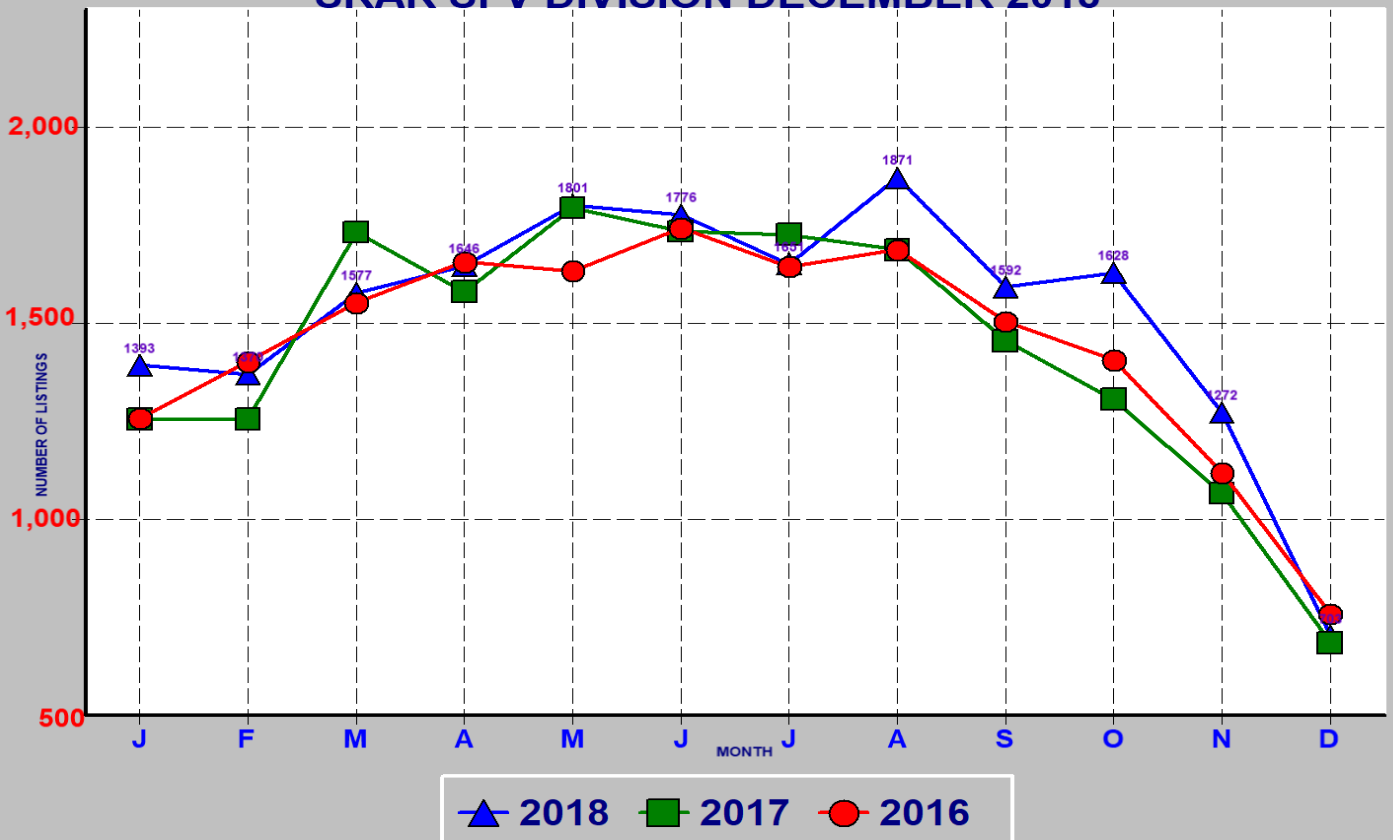

RESIDENTIAL INVENTORY SRAR SFV DIVISION DECEMBER 2018

NEW LISTINGS SRAR SFV DIVISION DECEMBER 2018

RESIDENTIAL ESCROWS CLOSED SRAR SFV DIVISION DECEMBER 2018

RESIDENTIAL ESCROWS OPENED SRAR SFV DIVISION DECEMBER 2018

SINGLE FAMILY ESCROWS CLOSED SRAR SFV DIVISION DECEMBER 2018

SINGLE FAMILY ESCROWS OPENED SRAR SFV DIVISION DECEMBER 2018

SINGLE FAMILY SALES BY PRICE SRAR SFV DIVISION DECEMBER 2018

SINGLE FAMILY INVENTORY BY PRICE SRAR SFV DIVISION DECEMBER 2018