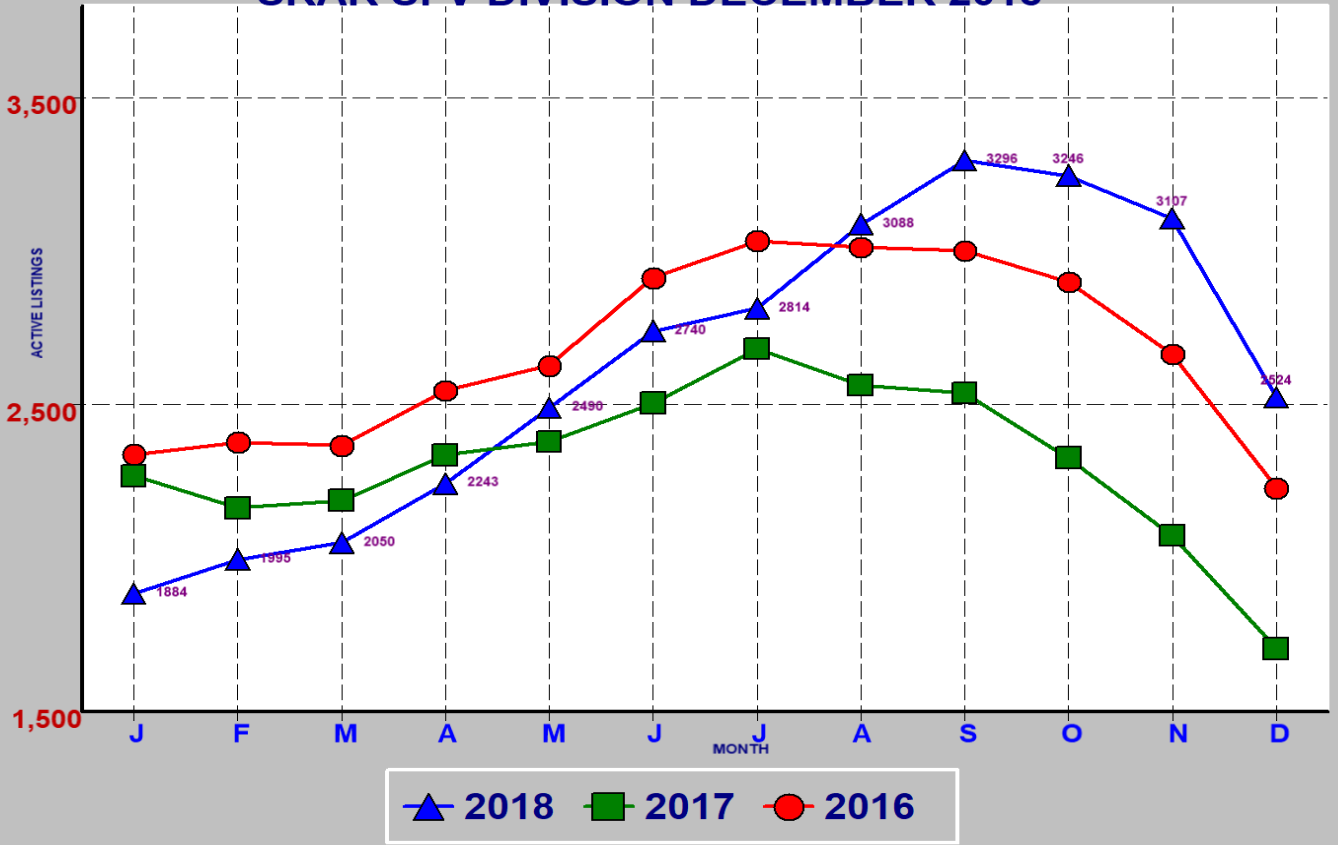

RESIDENTIAL INVENTORY SRAR SFV DIVISION DECEMBER 2018

NEW LISTINGS SRAR SFV DIVISION DECEMBER 2018

RESIDENTIAL ESCROWS CLOSED SRAR SFV DIVISION DECEMBER 2018

RESIDENTIAL ESCROWS OPENED SRAR SFV DIVISION DECEMBER 2018

SINGLE FAMILY ESCROWS CLOSED SRAR SFV DIVISION DECEMBER 2018

SINGLE FAMILY ESCROWS OPENED SRAR SFV DIVISION DECEMBER 2018

SINGLE FAMILY SALES BY PRICE SRAR SFV DIVISION DECEMBER 2018

SINGLE FAMILY INVENTORY BY PRICE SRAR SFV DIVISION DECEMBER 2018