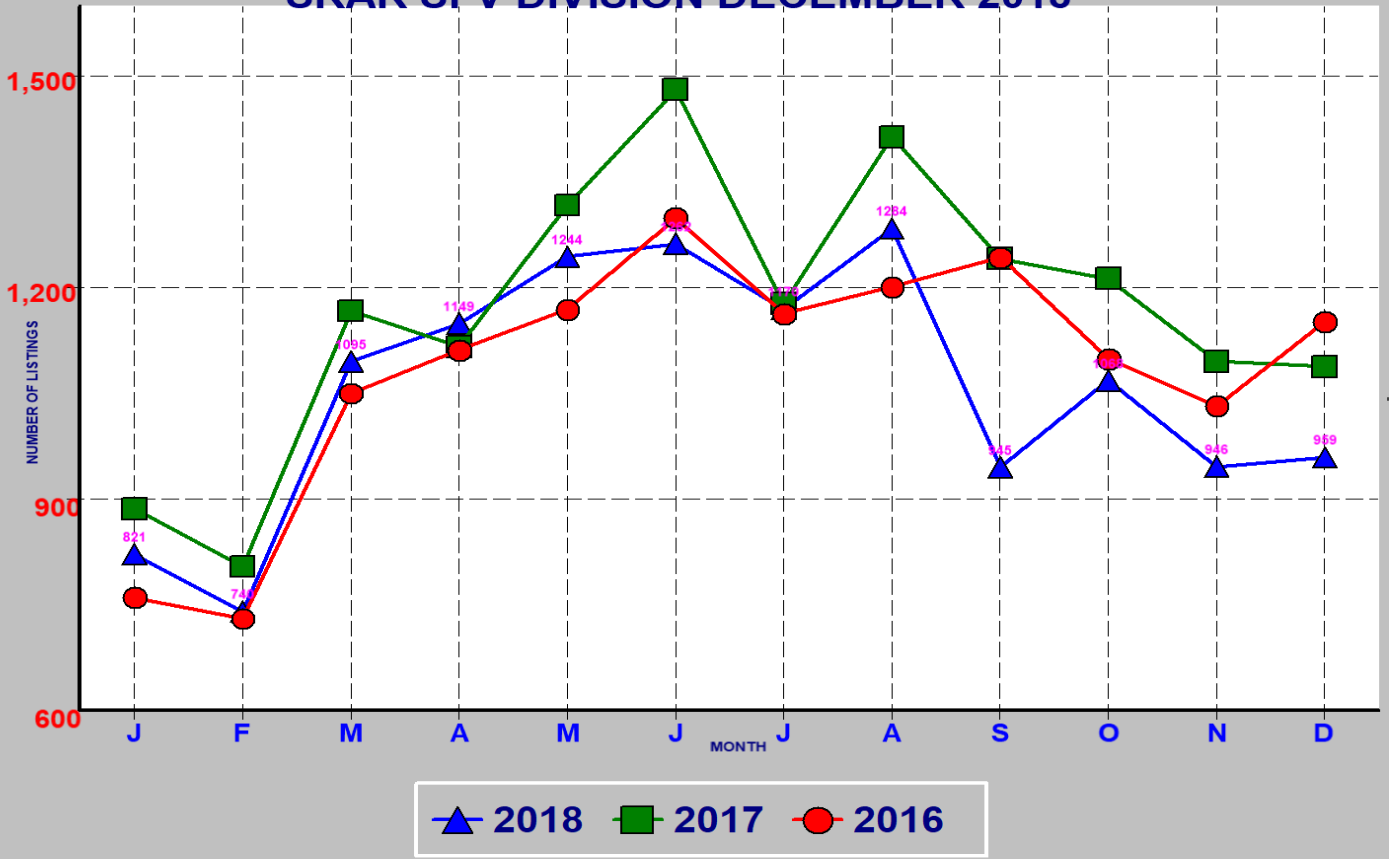

RESIDENTIAL INVENTORY SRAR SFV DIVISION DECEMBER 2018

NEW LISTINGS SRAR SFV DIVISION DECEMBER 2018

RESIDENTIAL ESCROWS CLOSED SRAR SFV DIVISION DECEMBER 2018

RESIDENTIAL ESCROWS OPENED SRAR SFV DIVISION DECEMBER 2018

SINGLE FAMILY ESCROWS CLOSED SRAR SFV DIVISION DECEMBER 2018

SINGLE FAMILY ESCROWS OPENED SRAR SFV DIVISION DECEMBER 2018

SINGLE FAMILY SALES BY PRICE SRAR SFV DIVISION DECEMBER 2018

SINGLE FAMILY INVENTORY BY PRICE SRAR SFV DIVISION DECEMBER 2018