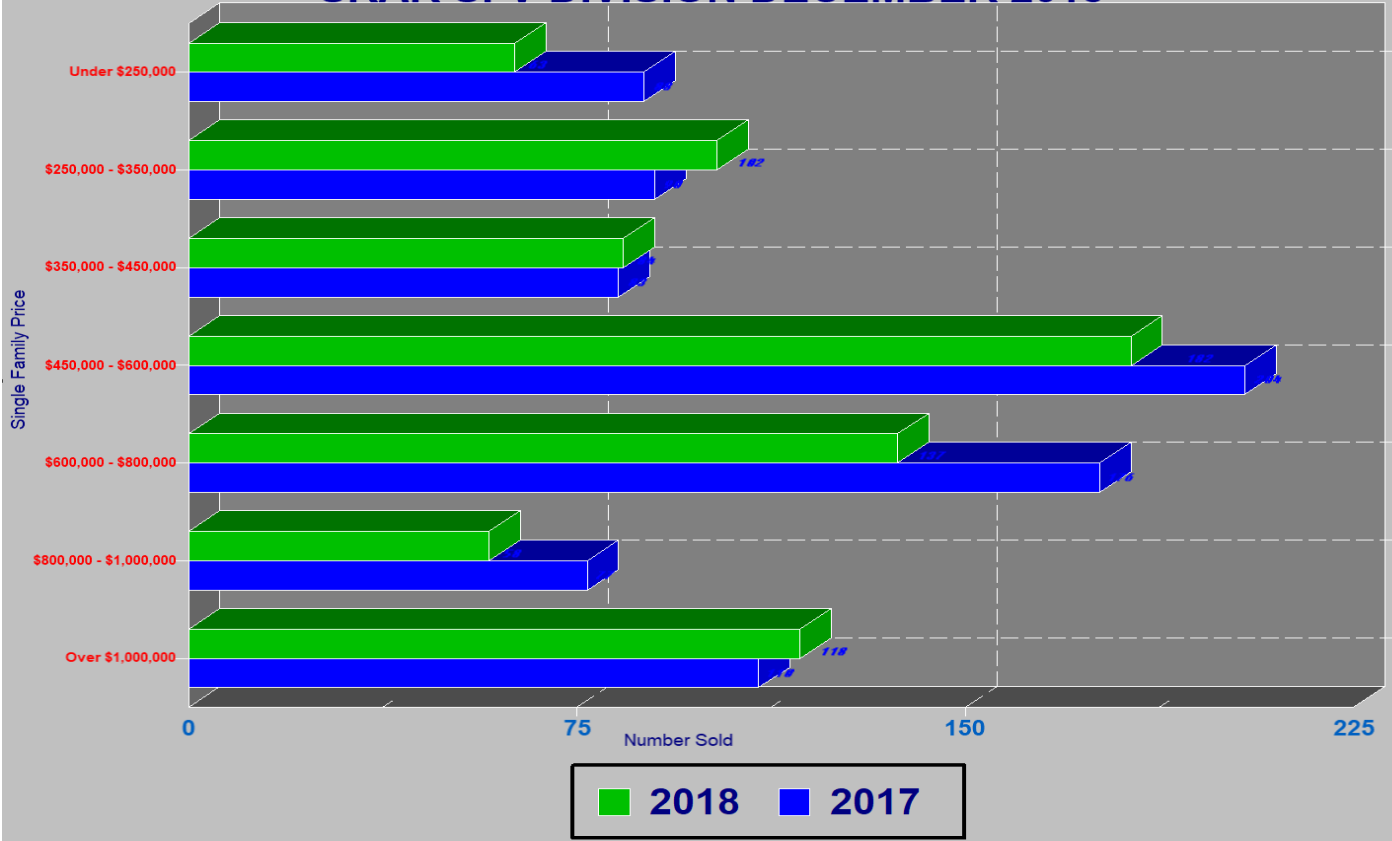

RESIDENTIAL INVENTORY SRAR SFV DIVISION DECEMBER 2018

NEW LISTINGS SRAR SFV DIVISION DECEMBER 2018

RESIDENTIAL ESCROWS CLOSED SRAR SFV DIVISION DECEMBER 2018

RESIDENTIAL ESCROWS OPENED SRAR SFV DIVISION DECEMBER 2018

SINGLE FAMILY ESCROWS CLOSED SRAR SFV DIVISION DECEMBER 2018

SINGLE FAMILY ESCROWS OPENED SRAR SFV DIVISION DECEMBER 2018

SINGLE FAMILY SALES BY PRICE SRAR SFV DIVISION DECEMBER 2018

SINGLE FAMILY INVENTORY BY PRICE SRAR SFV DIVISION DECEMBER 2018