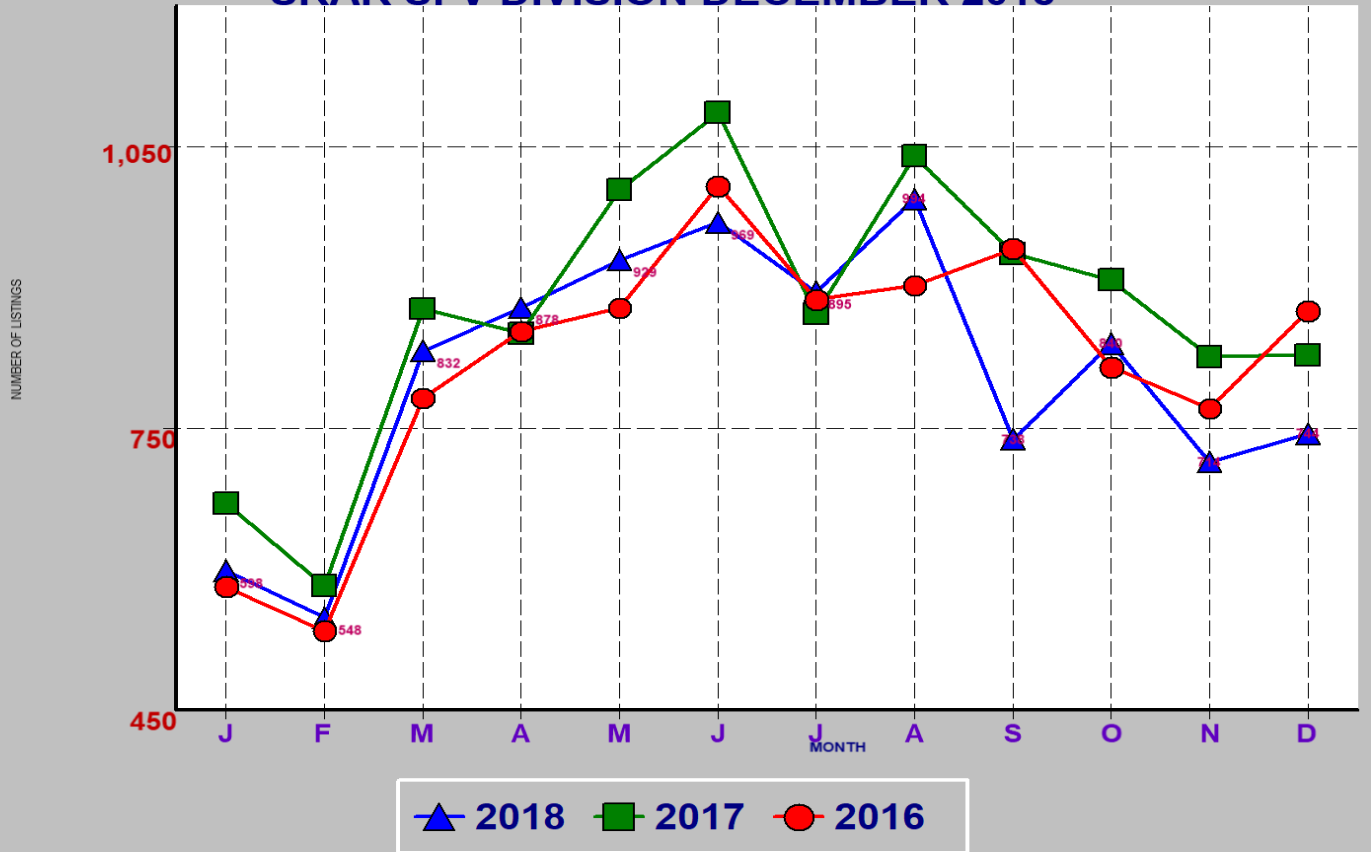

RESIDENTIAL INVENTORY SRAR SFV DIVISION DECEMBER 2018

NEW LISTINGS SRAR SFV DIVISION DECEMBER 2018

RESIDENTIAL ESCROWS CLOSED SRAR SFV DIVISION DECEMBER 2018

RESIDENTIAL ESCROWS OPENED SRAR SFV DIVISION DECEMBER 2018

SINGLE FAMILY ESCROWS CLOSED SRAR SFV DIVISION DECEMBER 2018

SINGLE FAMILY ESCROWS OPENED SRAR SFV DIVISION DECEMBER 2018

SINGLE FAMILY SALES BY PRICE SRAR SFV DIVISION DECEMBER 2018

SINGLE FAMILY INVENTORY BY PRICE SRAR SFV DIVISION DECEMBER 2018