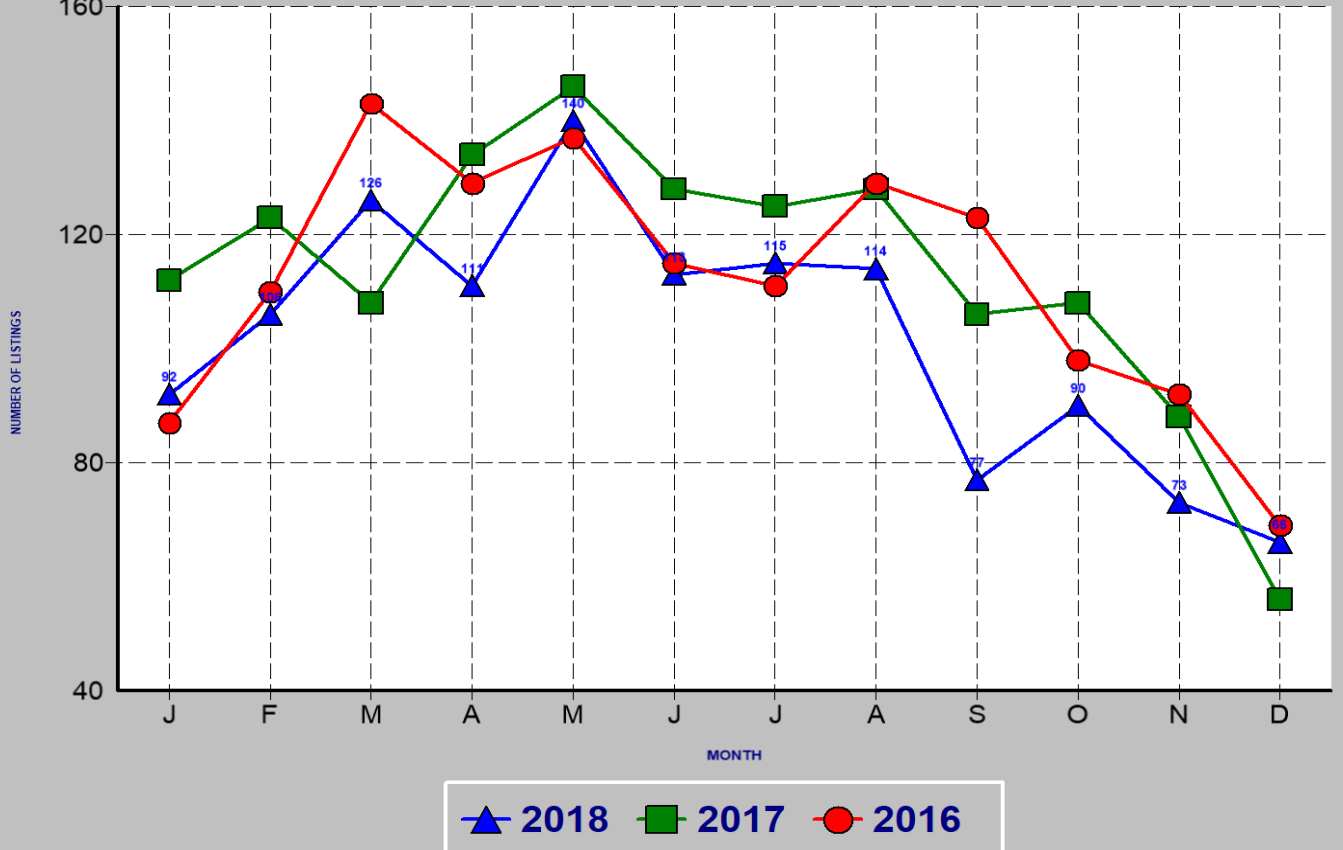

CONDO ESCROWS OPENED

SRAR SCV DIVISION DECEMBER 2018