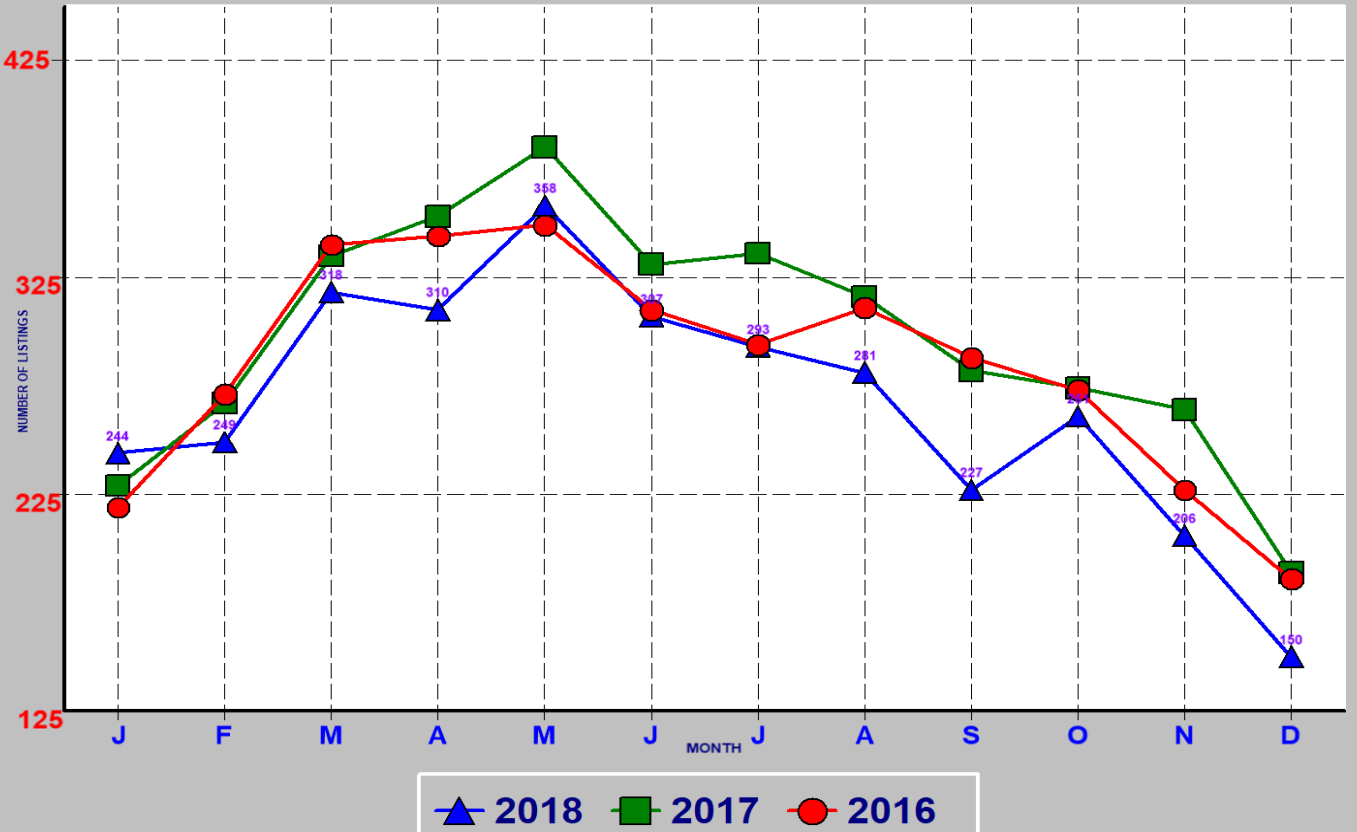

SINGLE FAMILY ESCROWS OPENED SRAR SCV DIVISION DECEMBER 2018