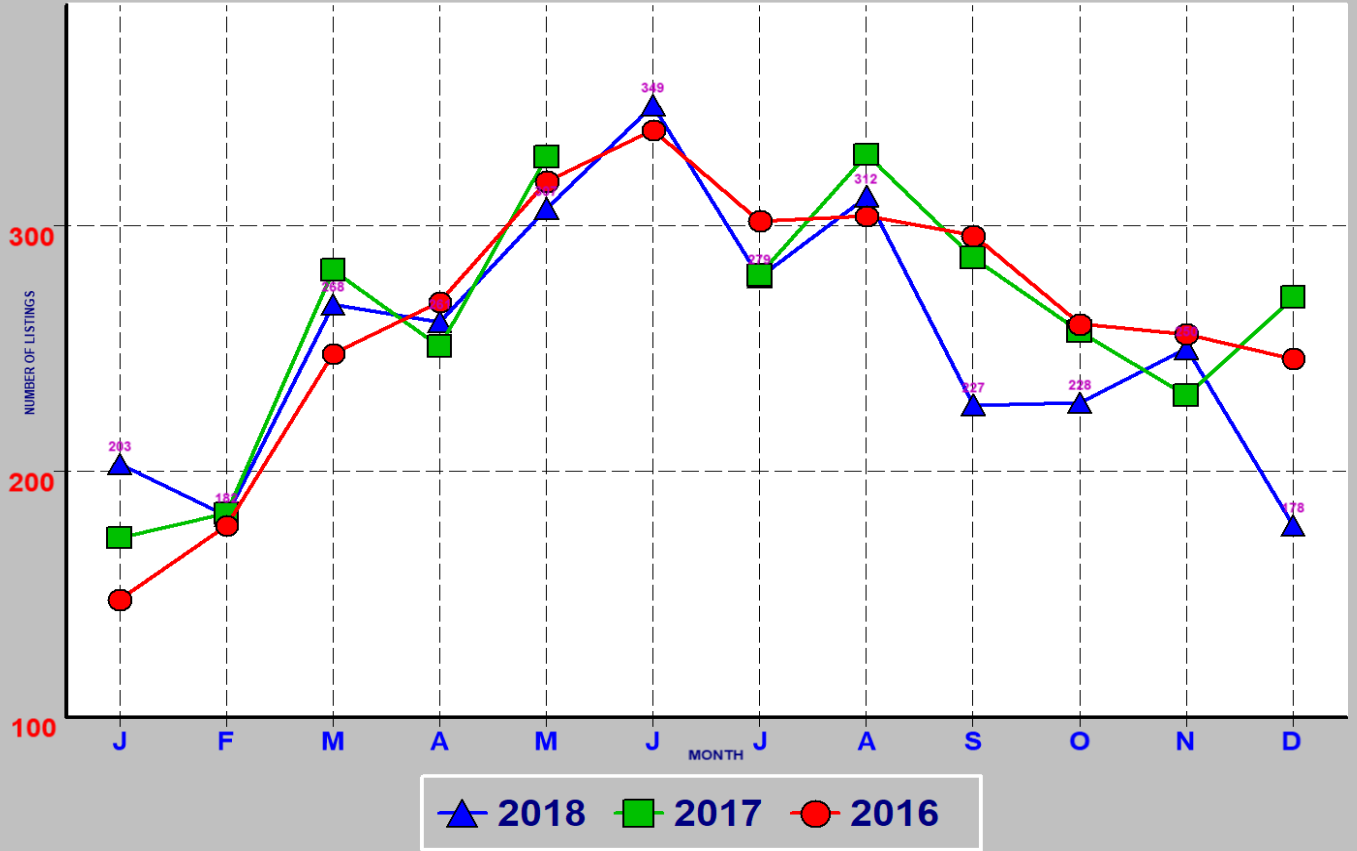

SINGLE FAMILY ESCROWS CLOSED SRAR SCV DIVISION DECEMBER 2018