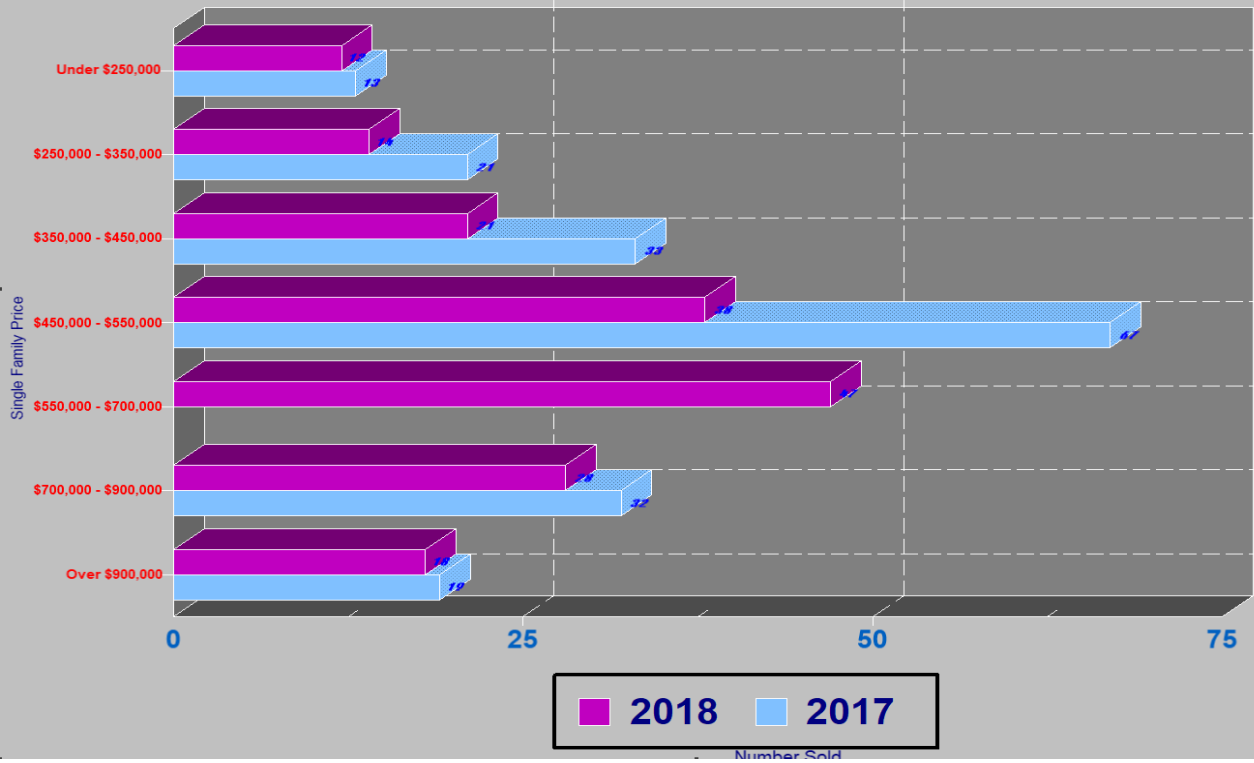

SINGLE FAMILY SALES BY PRICE SRAR SCV DIVISION JULY 2018