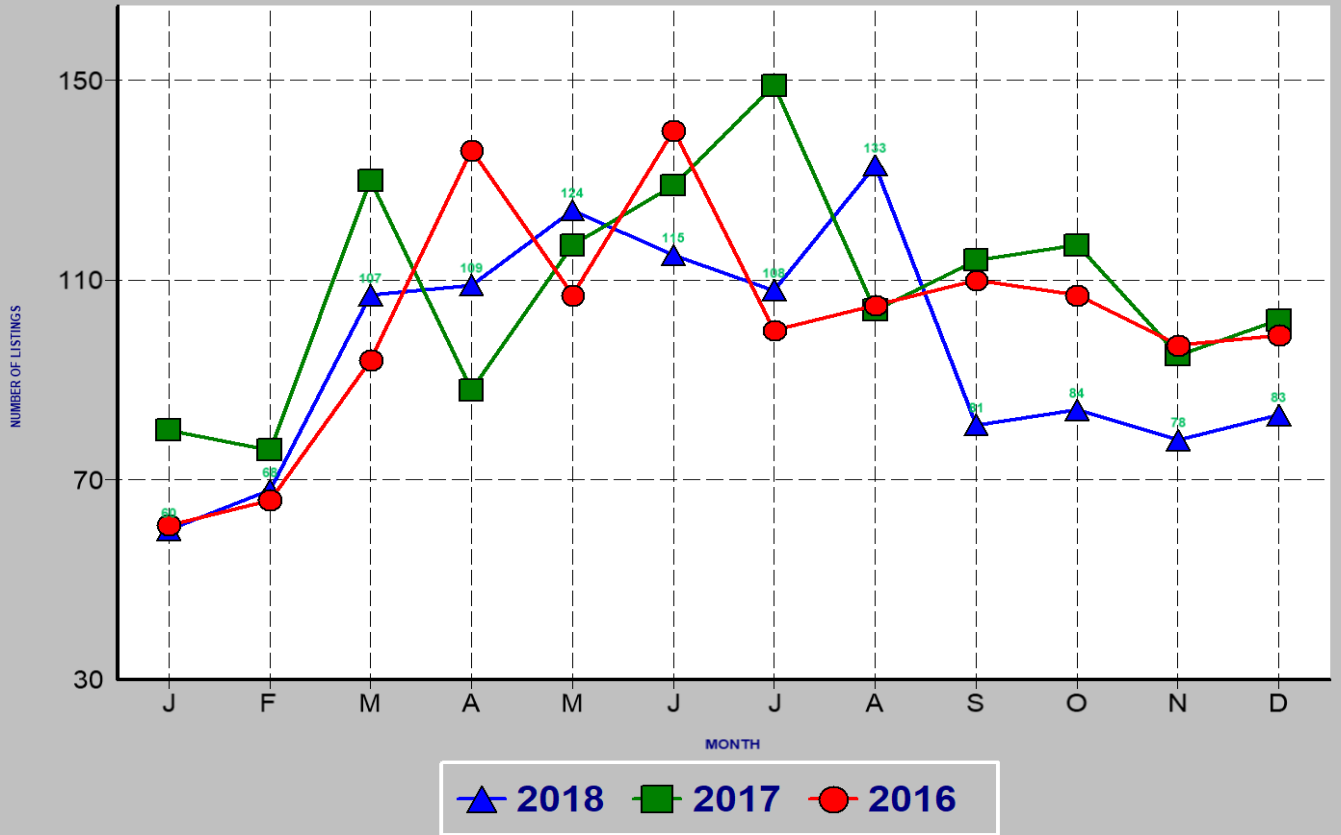

CONDO ESCROWS CLOSED

SRAR SCV DIVISION DECEMBER 2018