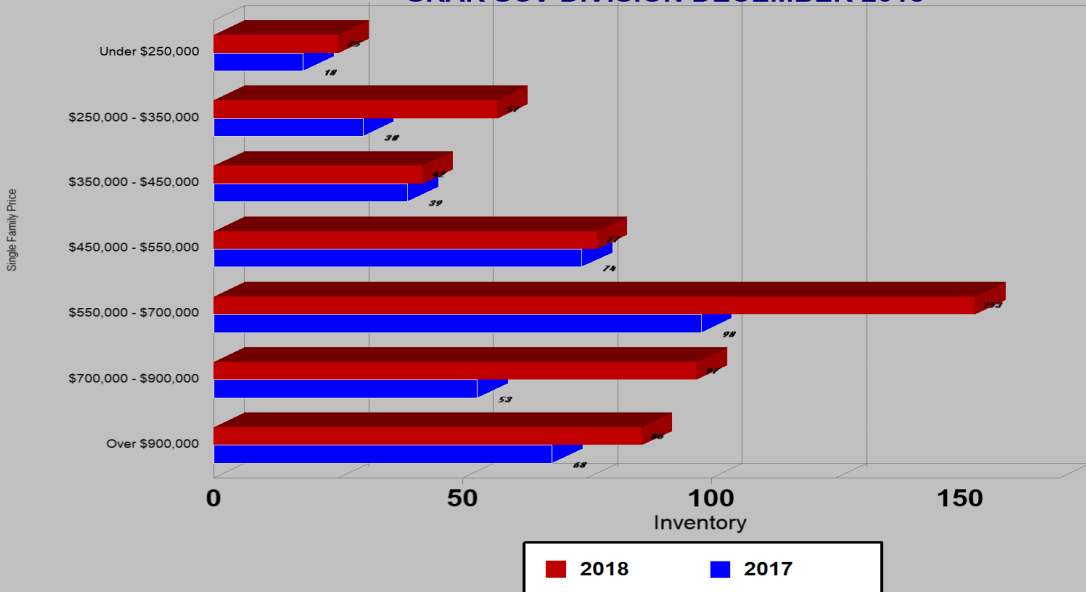

SINGLE FAMILY INVENTORY BY PRICE SRAR SCV DIVISION DECEMBER 2018