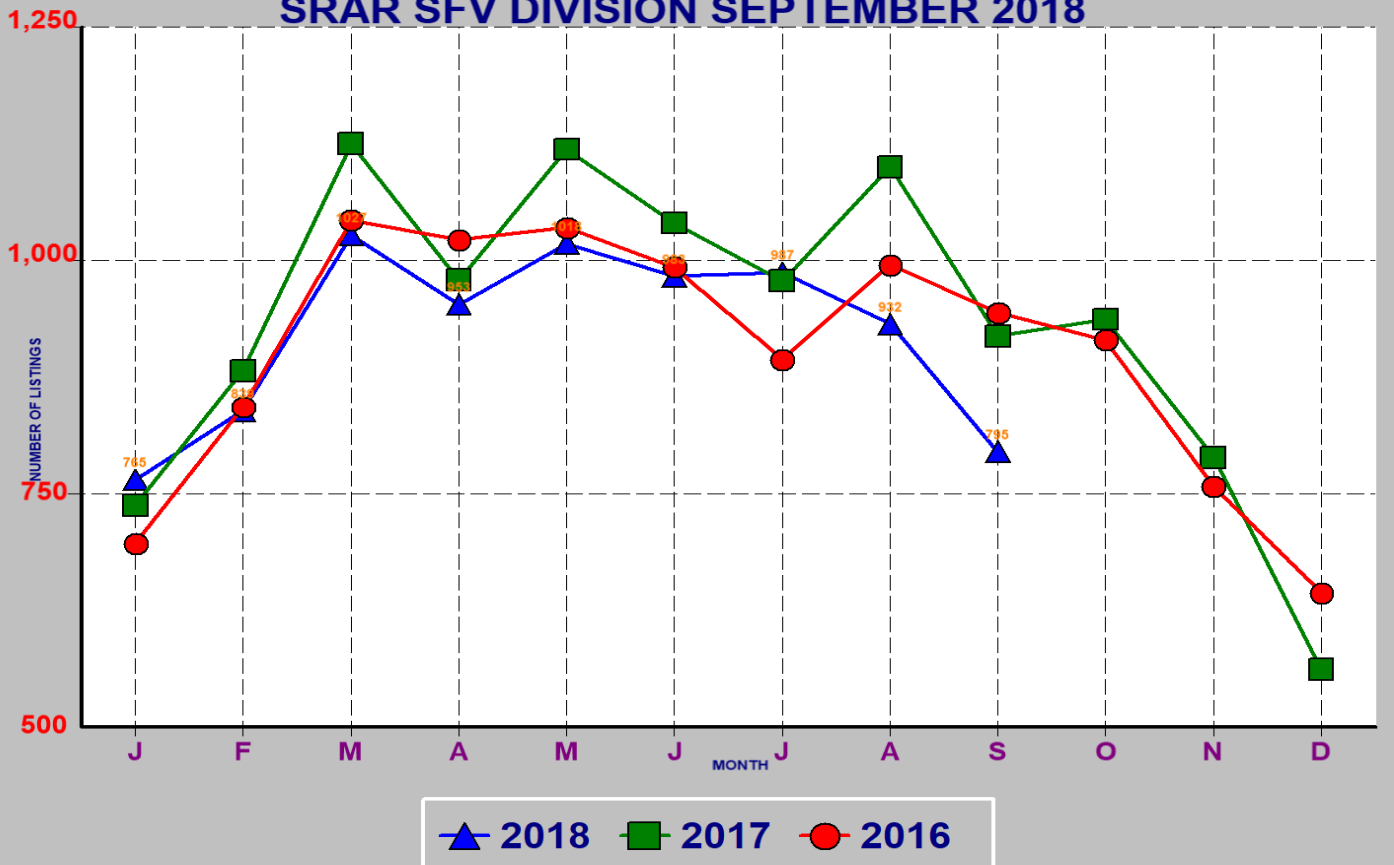

SINGLE FAMILY ESCROWS OPENED SRAR SFV DIVISION SEPTEMBER 2018