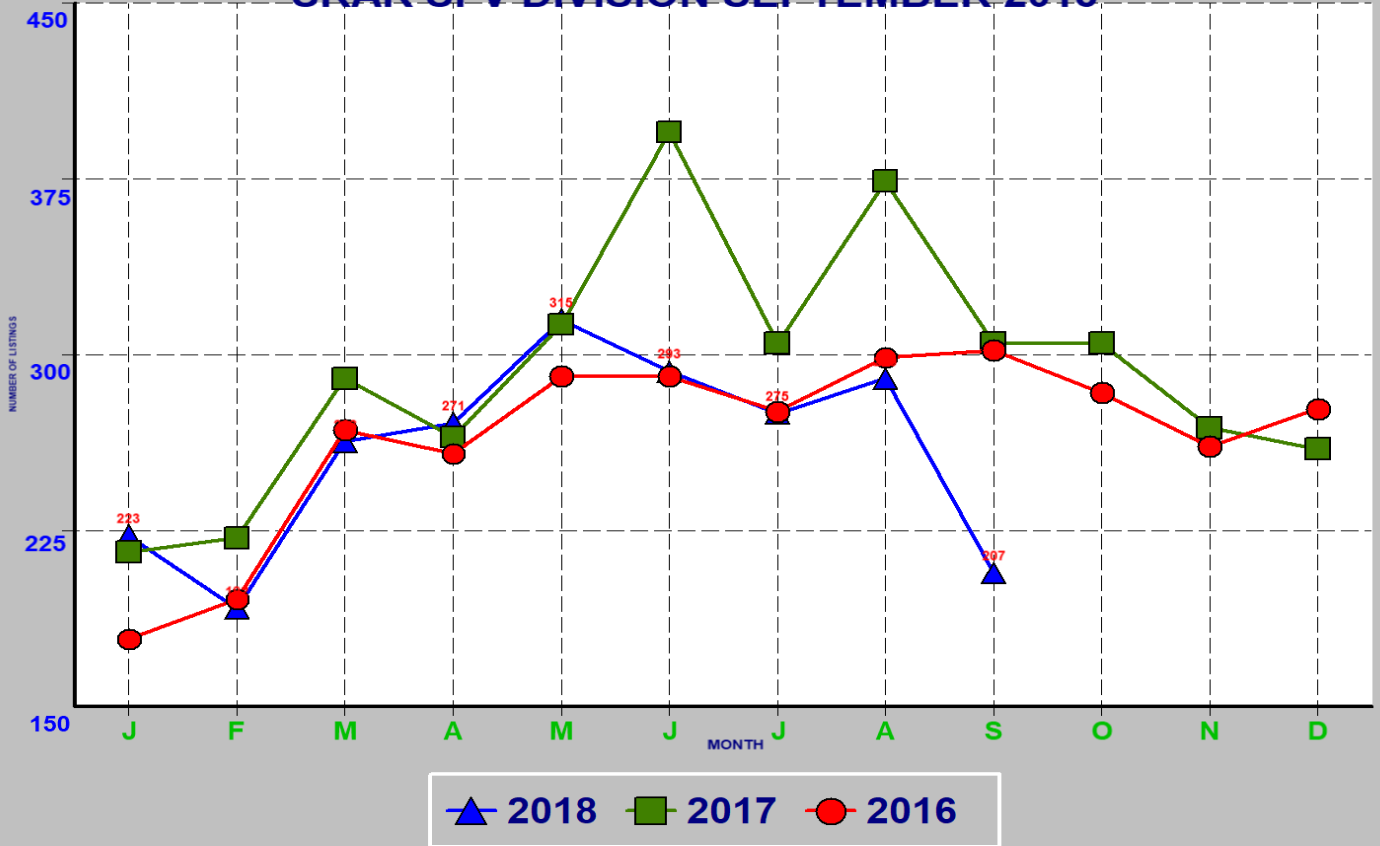

CONDO ESCROWS CLOSED SRAR SFV DIVISION SEPTEMBER 2018