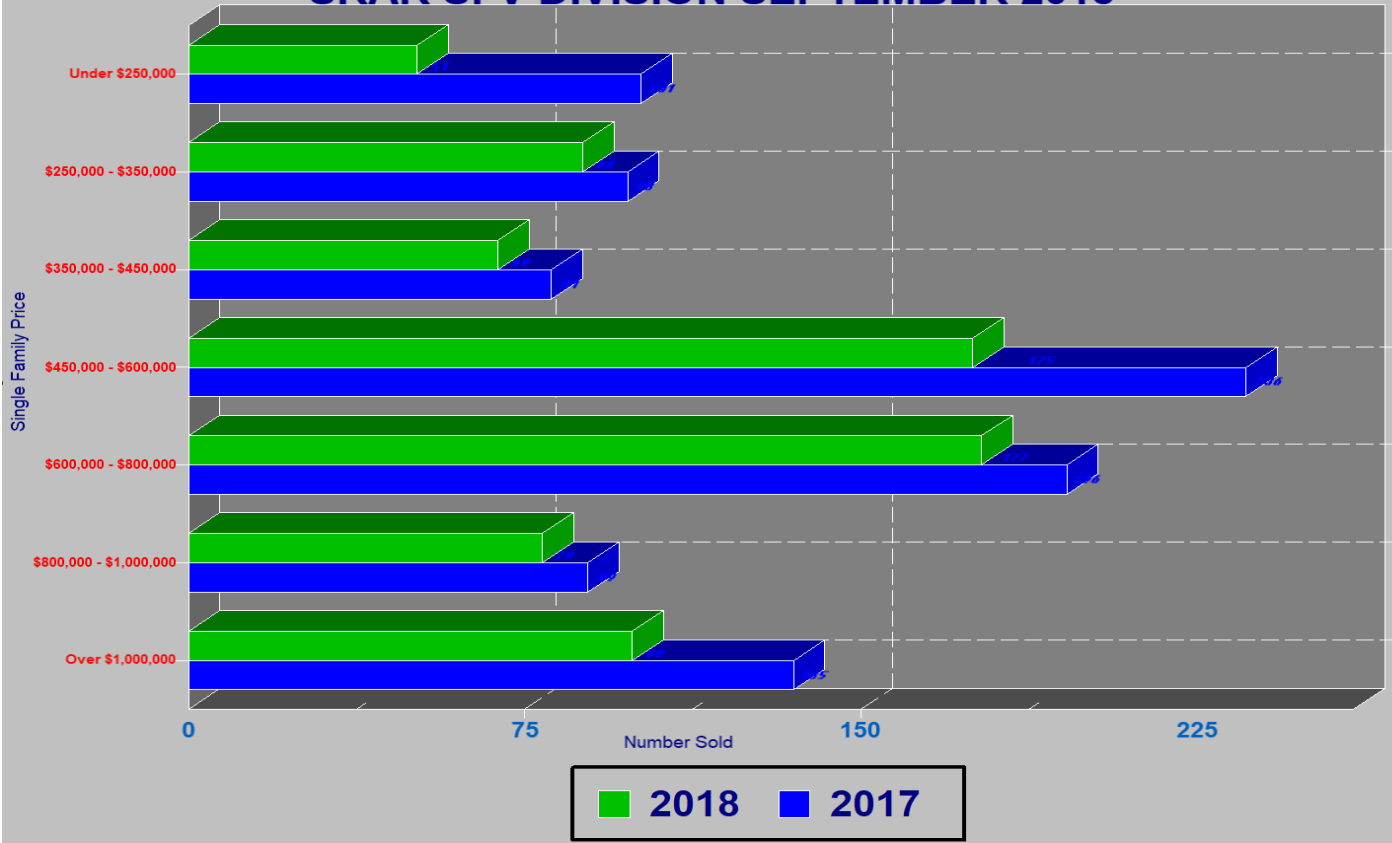

SINGLE FAMILY SALES BY PRICE SRAR SFV DIVISION SEPTEMBER 2018