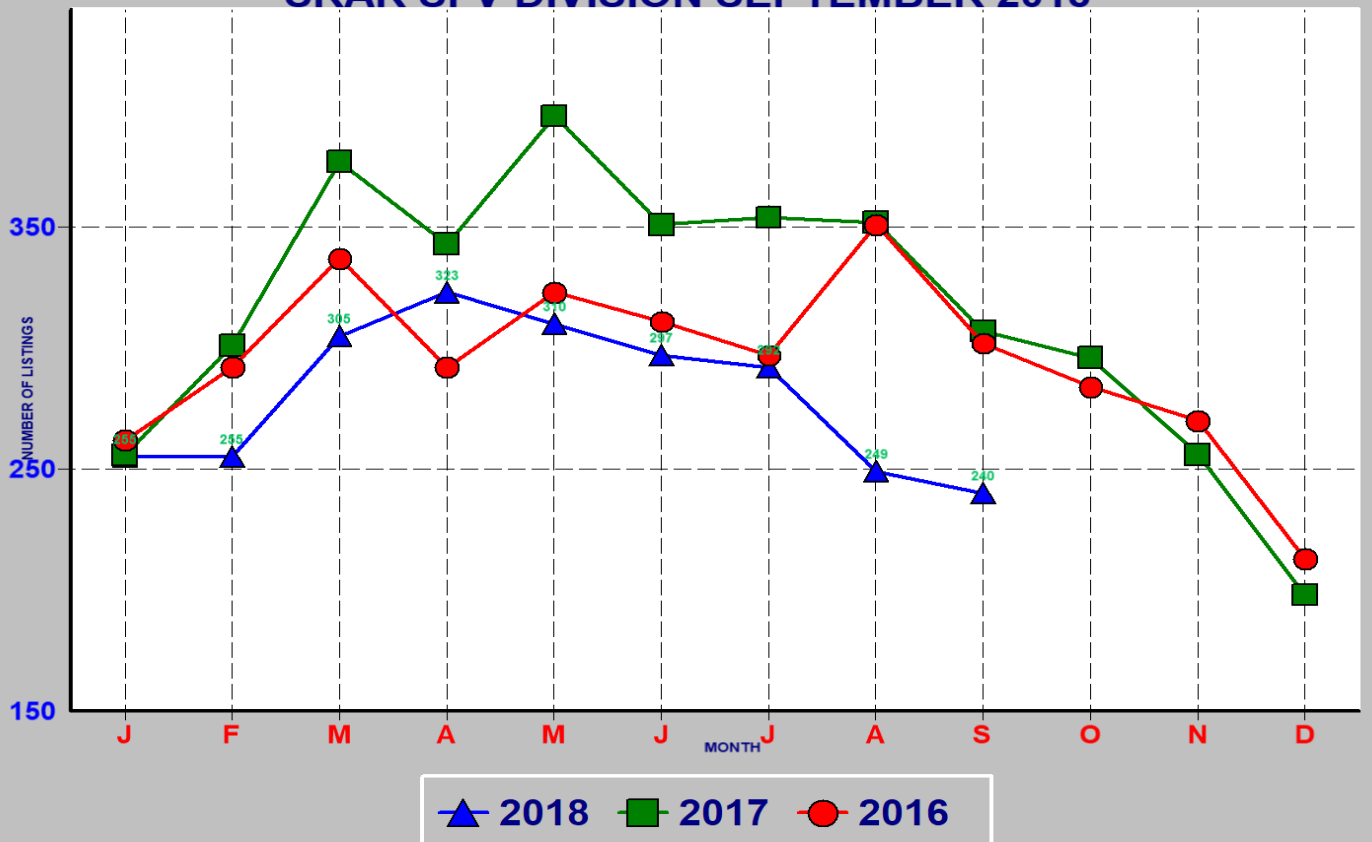

CONDO ESCROWS OPENED SRAR SFV DIVISION SEPTEMBER 2018