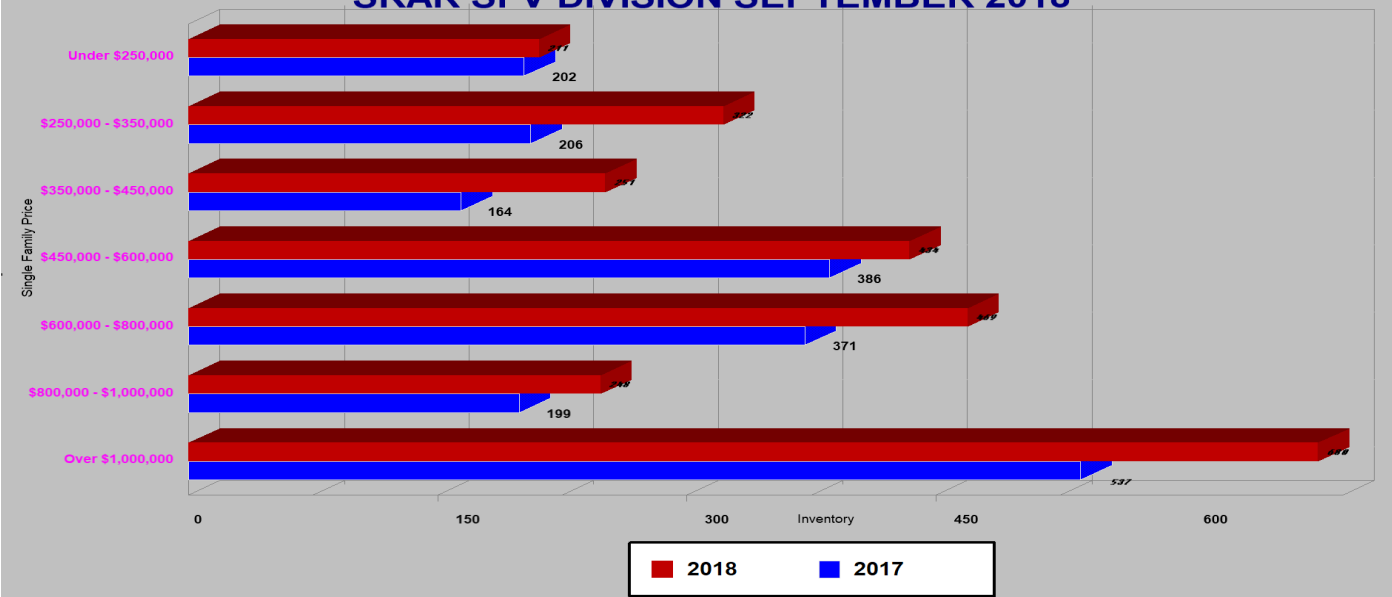

SINGLE FAMILY INVENTORY BY PRICE SRAR SFV DIVISION SEPTEMBER 2018