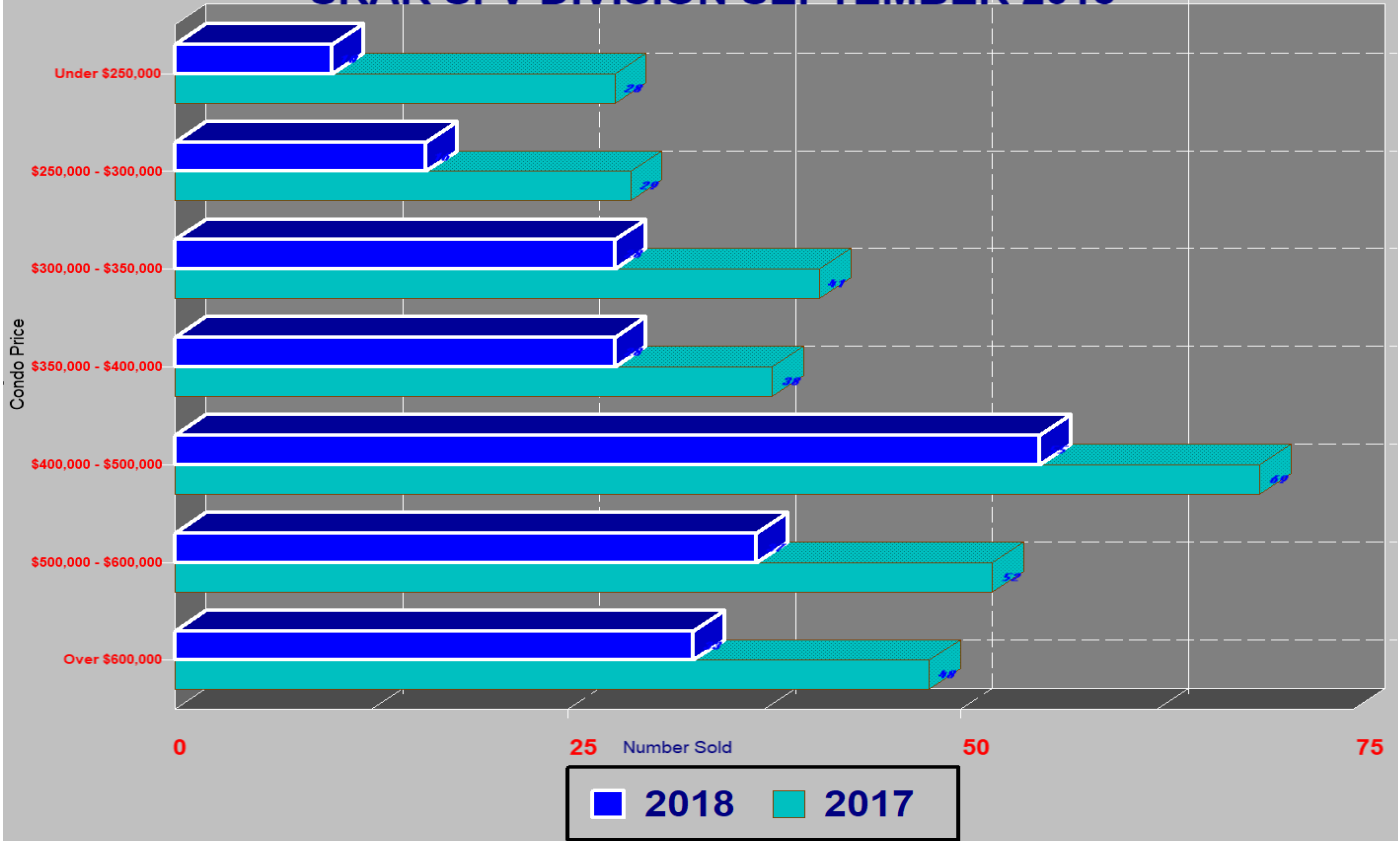

CONDO SALES BY PRICE SRAR SFV DIVISION SEPTEMBER 2018