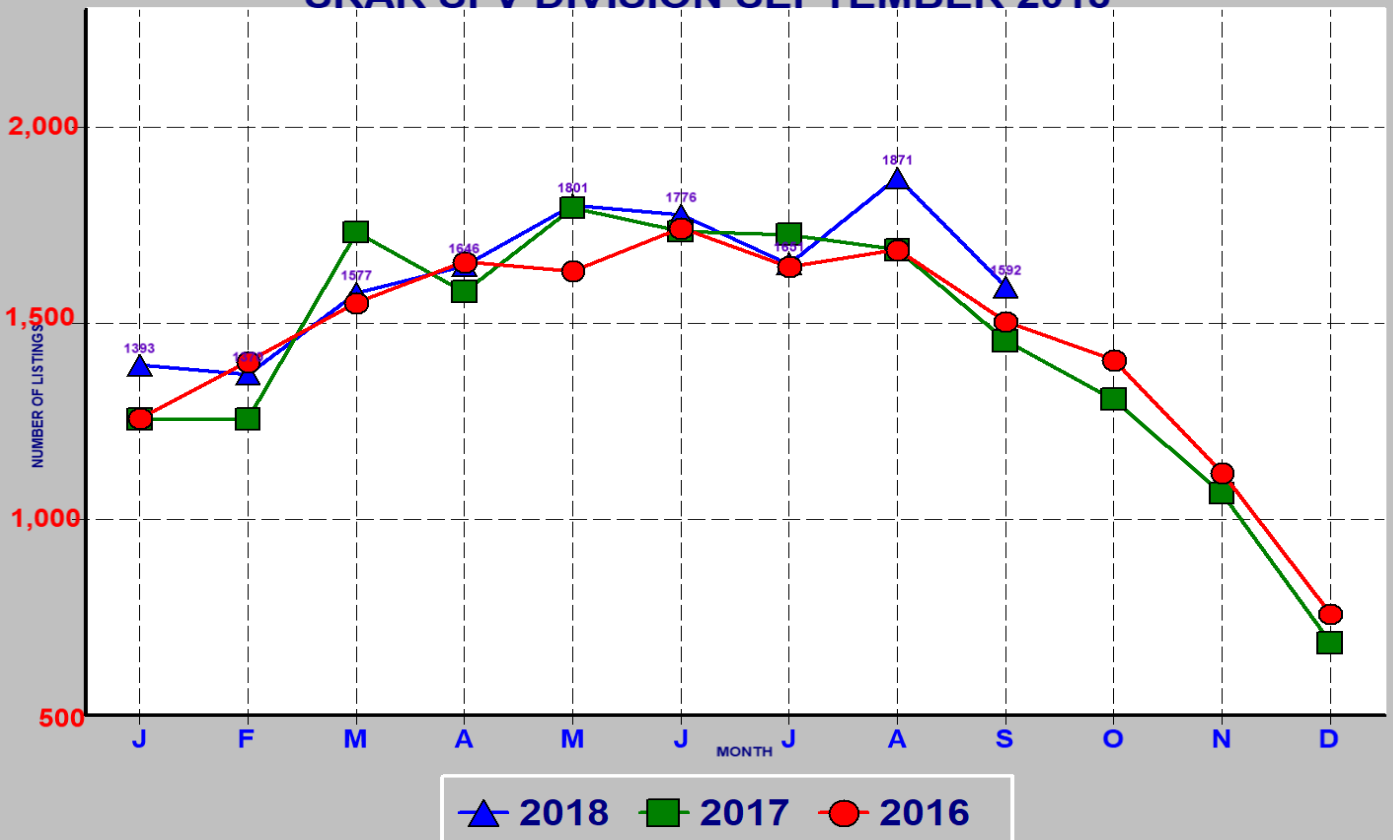

NEW LISTINGS SRAR SFV DIVISION SEPTEMBER 2018