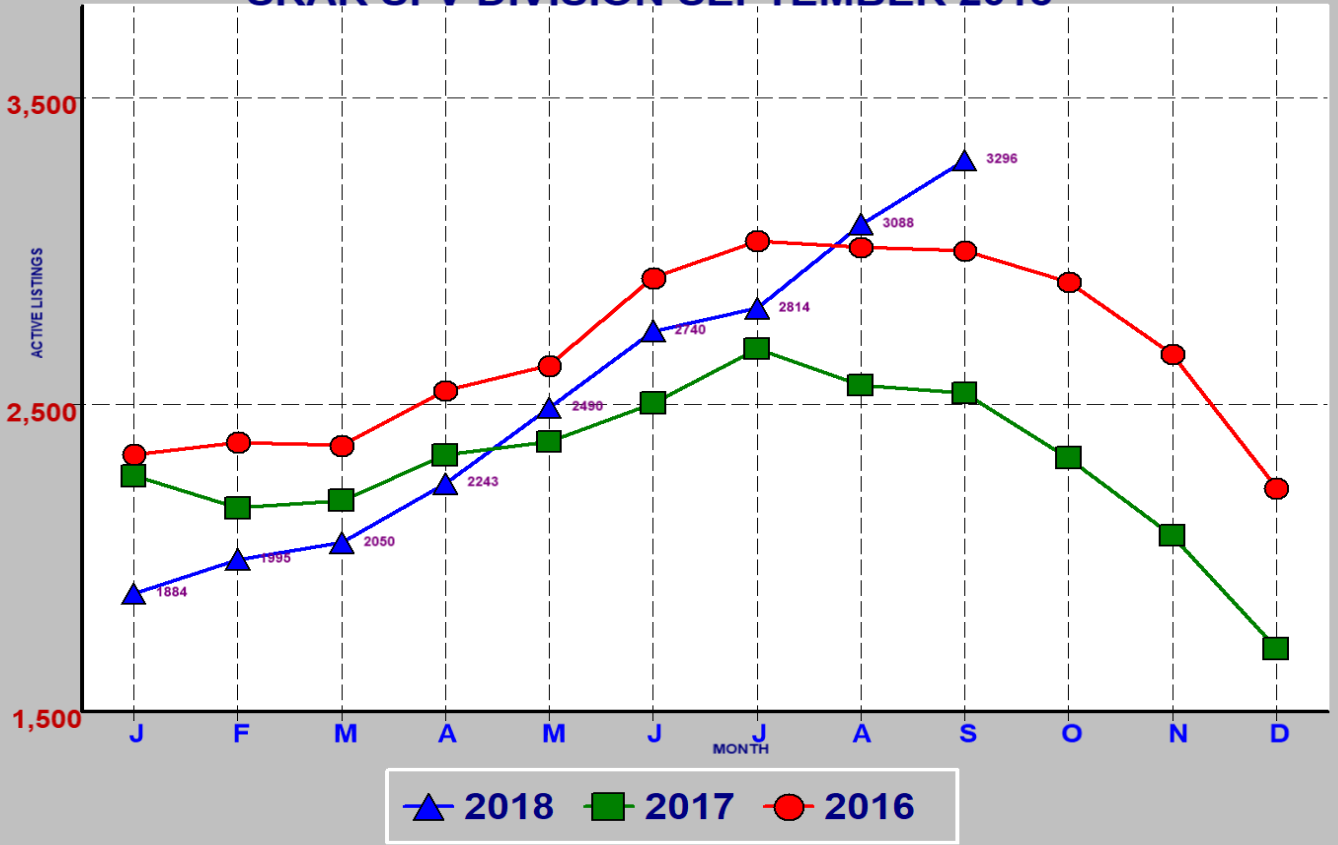

## RESIDENTIAL INVENTORY SRAR SFV DIVISION SEPTEMBER 2018