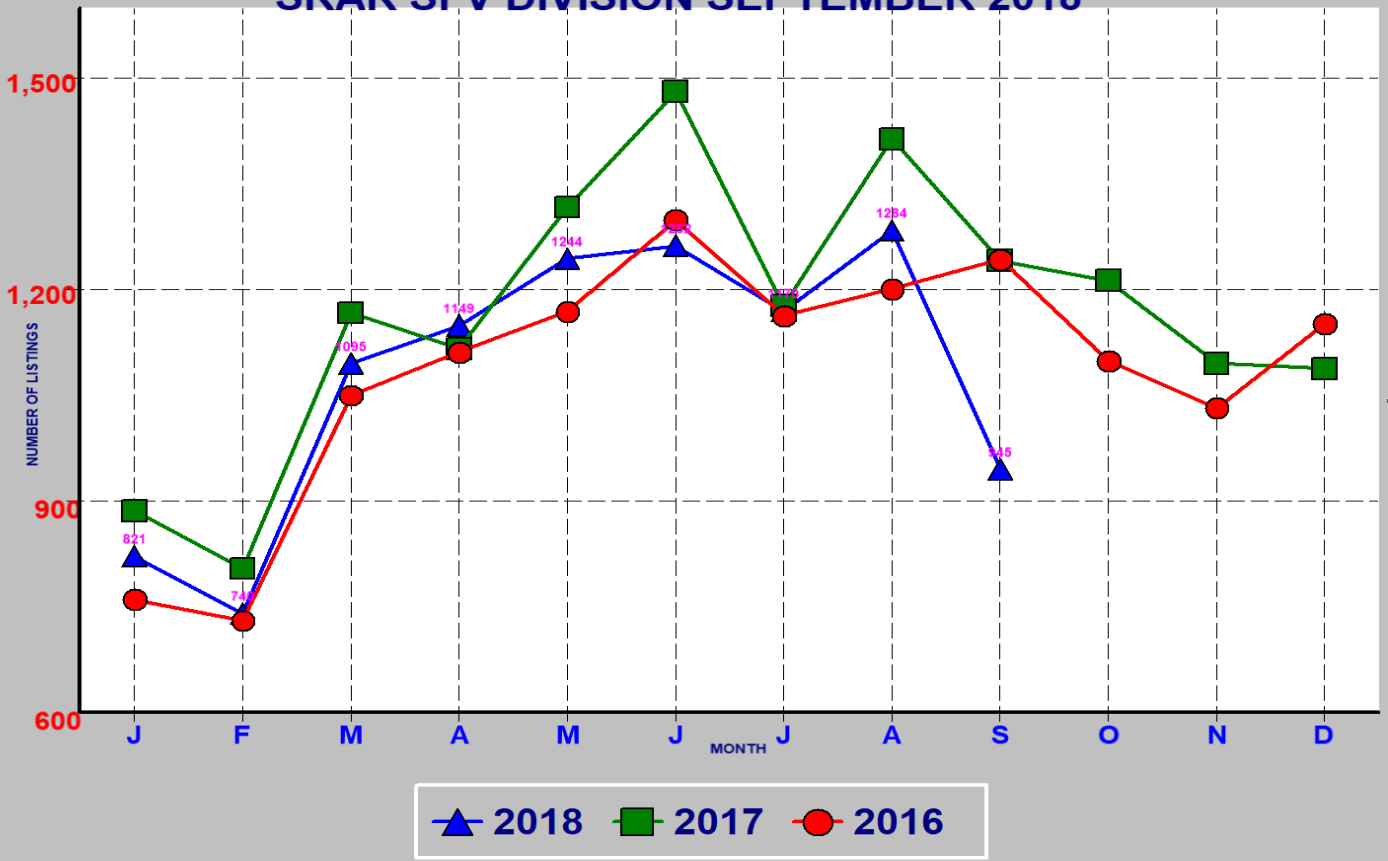

RESIDENTIAL ESCROWS CLOSED SRAR SFV DIVISION SEPTEMBER 2018