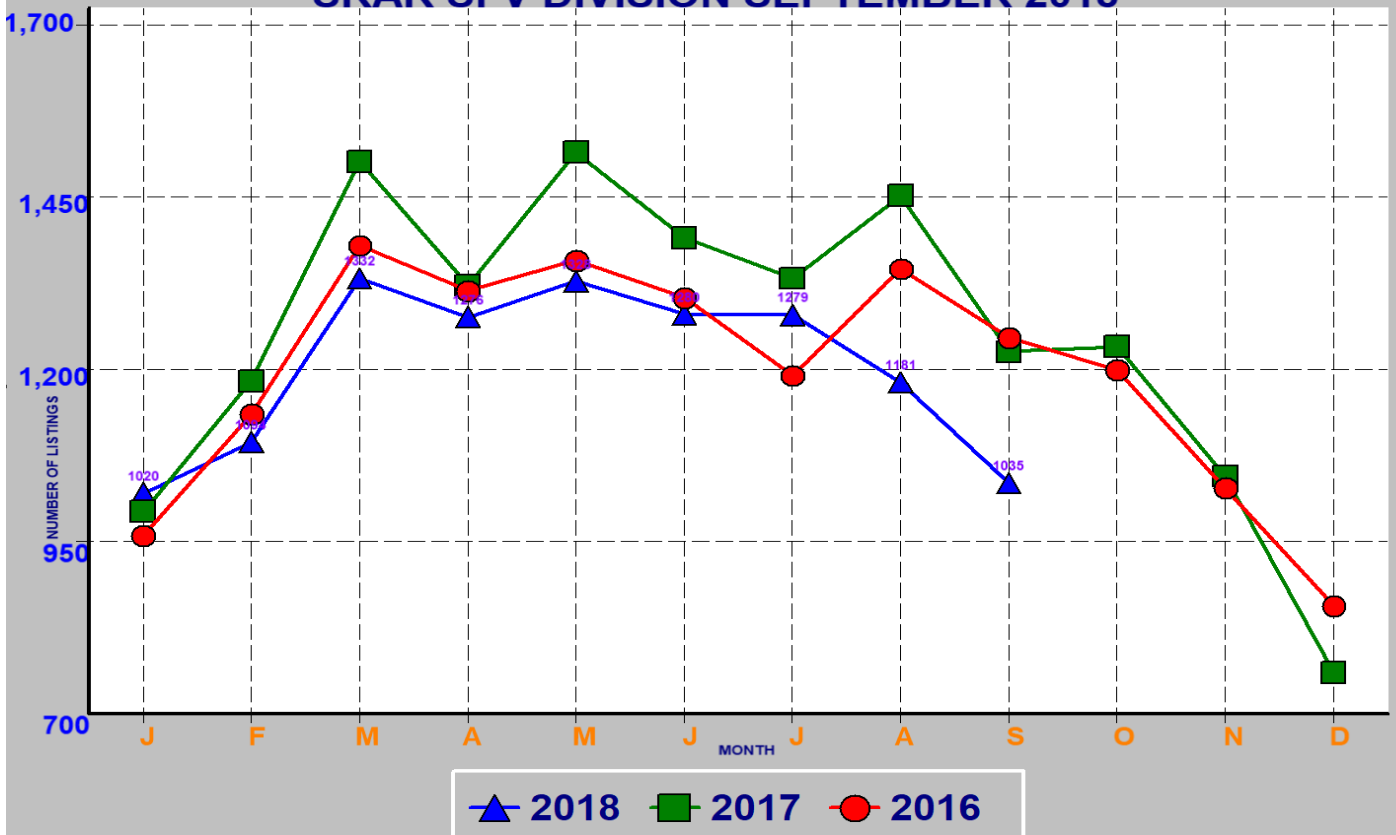

RESIDENTIAL ESCROWS OPENED SRAR SFV DIVISION SEPTEMBER 2018