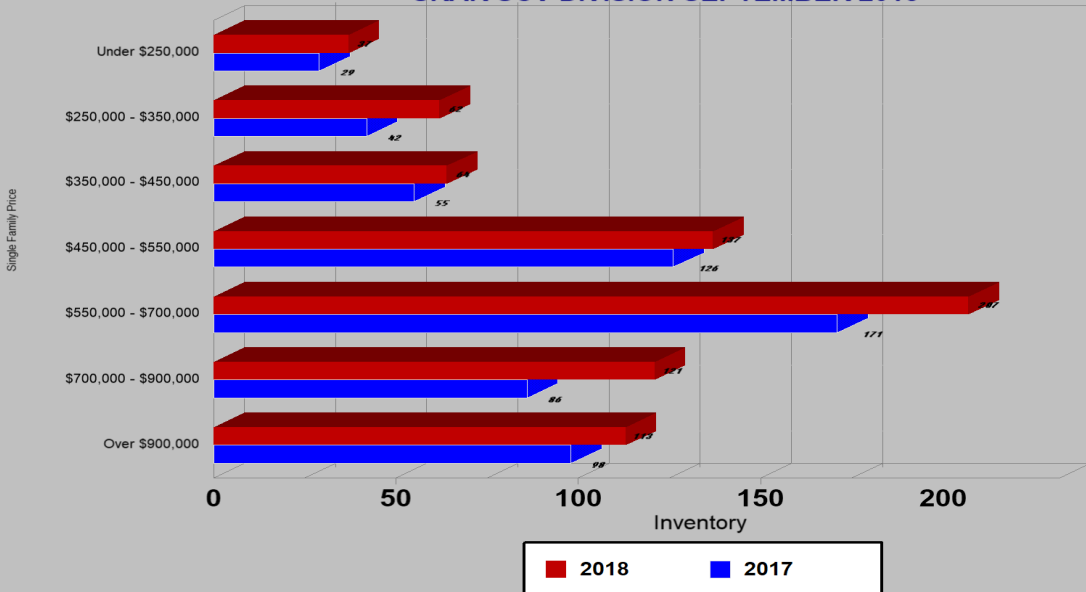

SINGLE FAMILY ESCROWS CLOSED SRAR SCV DIVISION SEPTEMBER 2018

SINGLE FAMILY ESCROWS OPENED SRAR SCV DIVISION SEPTEMBER 2018

SINGLE FAMILY SALES BY PRICE SRAR SCV DIVISION JULY 2018

SINGLE FAMILY INVENTORY BY PRICE SRAR SCV DIVISION SEPTEMBER 2018

CONDO ESCROWS CLOSED SRAR SCV DIVISION SEPTEMBER 2018

CONDO ESCROWS OPENED SRAR SCV DIVISION SEPTEMBER 2018

CONDO SALES BY PRICE SRAR SCV DIVISION SEPTEMBER 2018

CONDO INVENTORY BY PRICE SRAR SCV DIVISION SEPTEMBER 2018