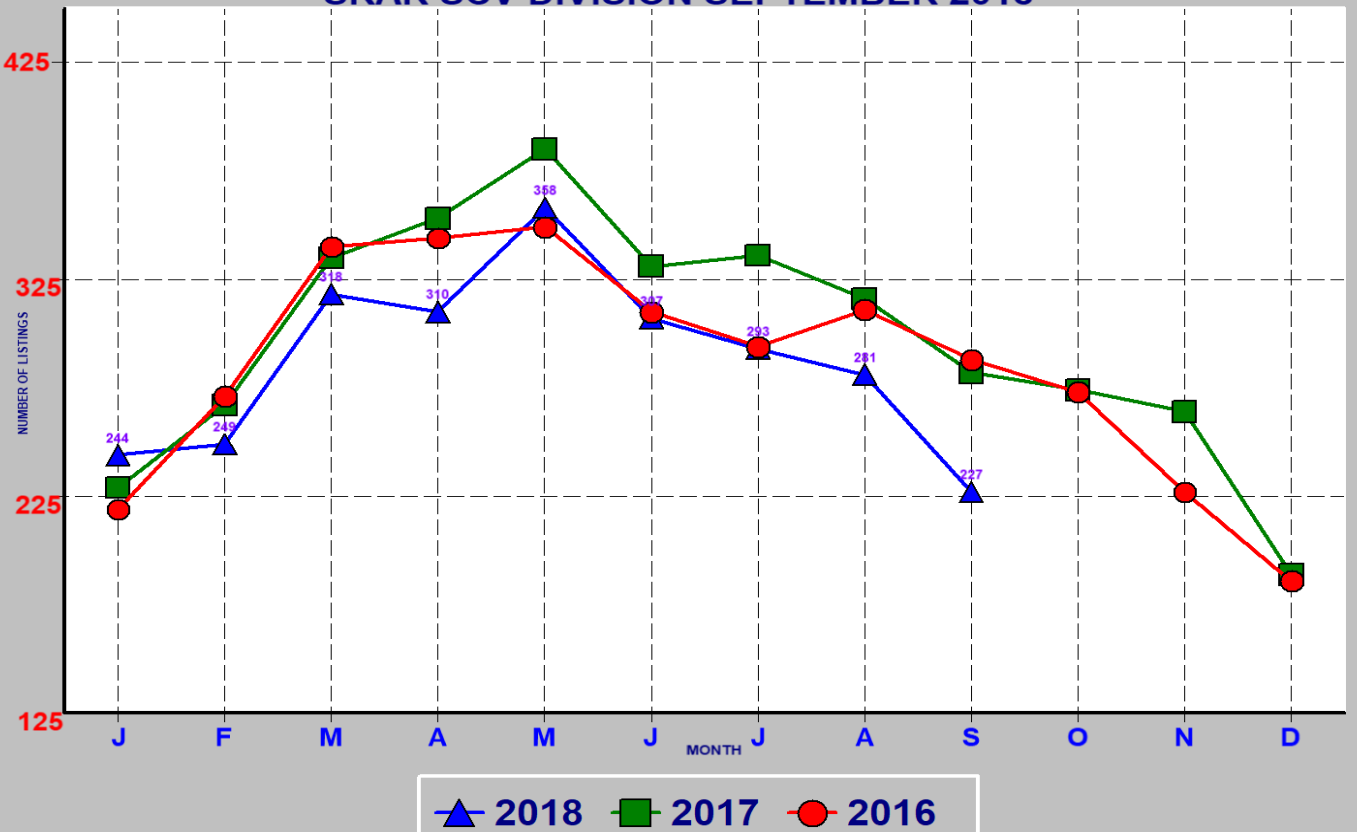

RESIDENTIAL INVENTORY SRAR SCV DIVISION SEPTEMBER 2018

NEW LISTINGS SRAR SCV DIVISION SEPTEMBER 2018

RESIDENTIAL ESCROWS CLOSED

SRAR SCV DIVISION SEPTEMBER 2018

RESIDENTIAL ESCROWS OPENED

SRAR SCV DIVISION SEPTEMBER 2018

SINGLE FAMILY ESCROWS CLOSED SRAR SCV DIVISION SEPTEMBER 2018

SINGLE FAMILY ESCROWS OPENED SRAR SCV DIVISION SEPTEMBER 2018

SINGLE FAMILY SALES BY PRICE SRAR SCV DIVISION JULY 2018

SINGLE FAMILY INVENTORY BY PRICE SRAR SCV DIVISION SEPTEMBER 2018