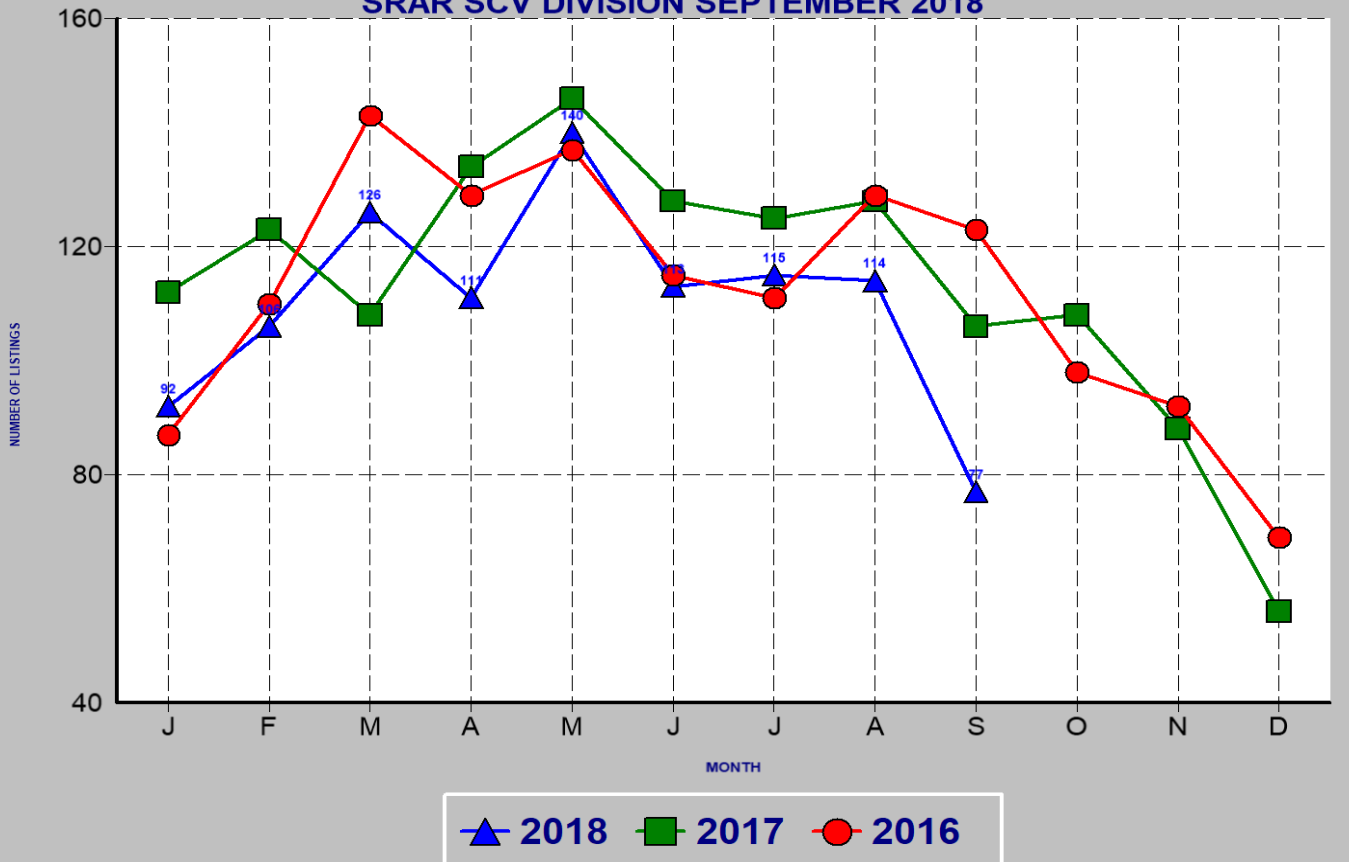

CONDO ESCROWS OPENED SRAR SCV DIVISION SEPTEMBER 2018