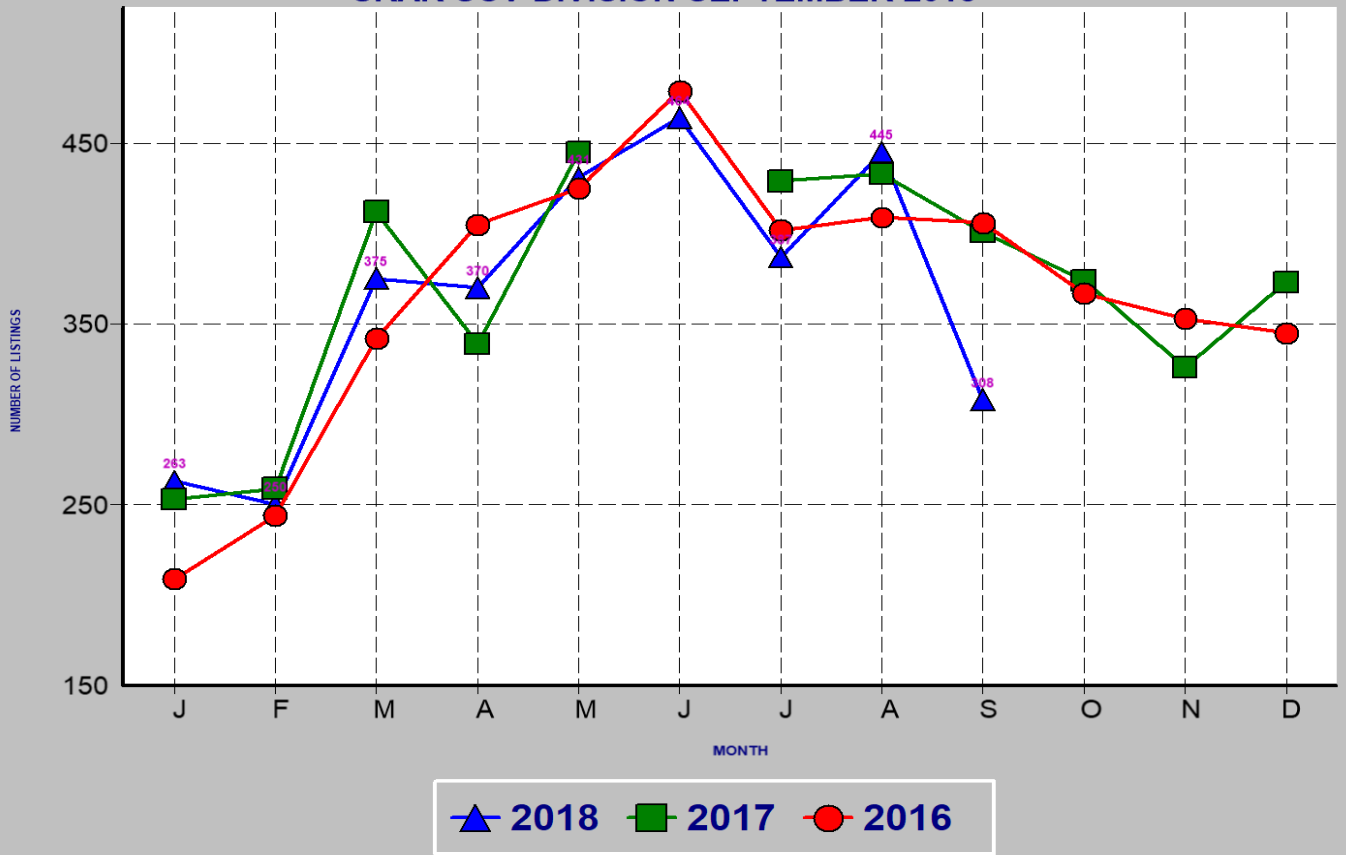

RESIDENTIAL INVENTORY SRAR SCV DIVISION SEPTEMBER 2018

NEW LISTINGS SRAR SCV DIVISION SEPTEMBER 2018

RESIDENTIAL ESCROWS CLOSED

SRAR SCV DIVISION SEPTEMBER 2018

RESIDENTIAL ESCROWS OPENED

SRAR SCV DIVISION SEPTEMBER 2018

SINGLE FAMILY ESCROWS CLOSED SRAR SCV DIVISION SEPTEMBER 2018

SINGLE FAMILY ESCROWS OPENED SRAR SCV DIVISION SEPTEMBER 2018

SINGLE FAMILY SALES BY PRICE SRAR SCV DIVISION JULY 2018

SINGLE FAMILY INVENTORY BY PRICE SRAR SCV DIVISION SEPTEMBER 2018