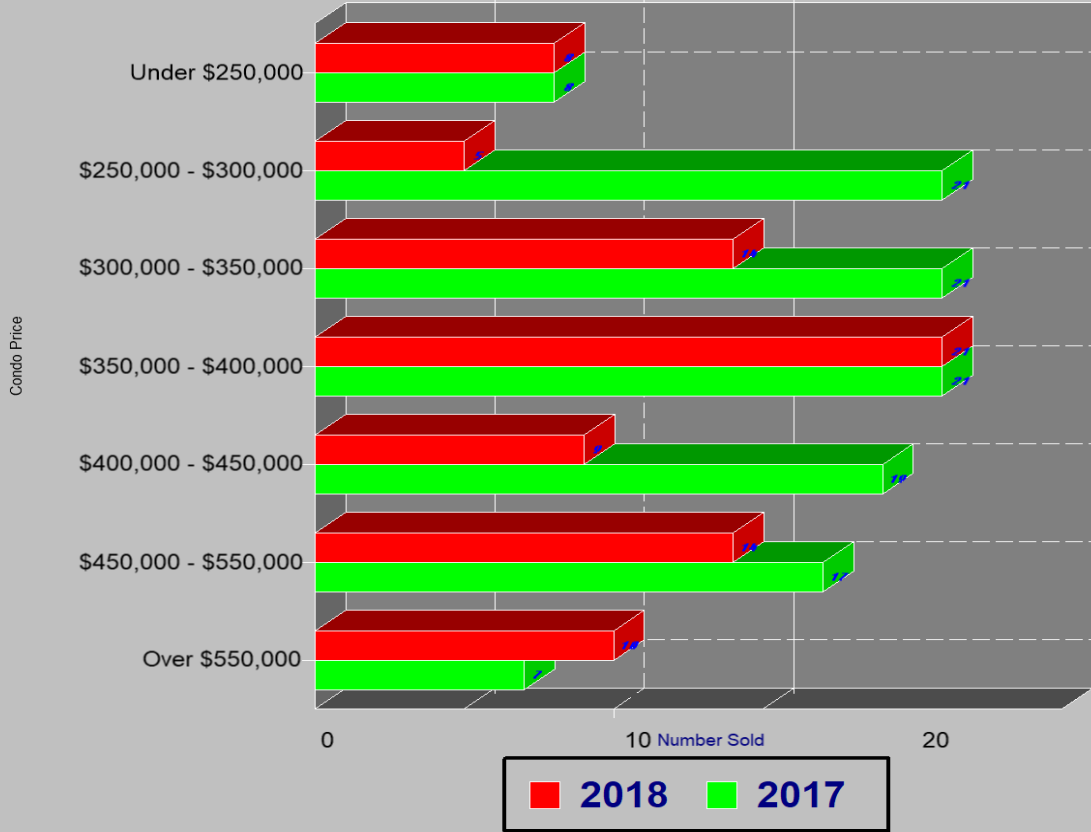

SINGLE FAMILY ESCROWS CLOSED SRAR SCV DIVISION SEPTEMBER 2018

SINGLE FAMILY ESCROWS OPENED SRAR SCV DIVISION SEPTEMBER 2018

SINGLE FAMILY SALES BY PRICE SRAR SCV DIVISION JULY 2018

SINGLE FAMILY INVENTORY BY PRICE SRAR SCV DIVISION SEPTEMBER 2018

CONDO ESCROWS CLOSED SRAR SCV DIVISION SEPTEMBER 2018

CONDO ESCROWS OPENED SRAR SCV DIVISION SEPTEMBER 2018

CONDO SALES BY PRICE SRAR SCV DIVISION SEPTEMBER 2018

CONDO INVENTORY BY PRICE SRAR SCV DIVISION SEPTEMBER 2018