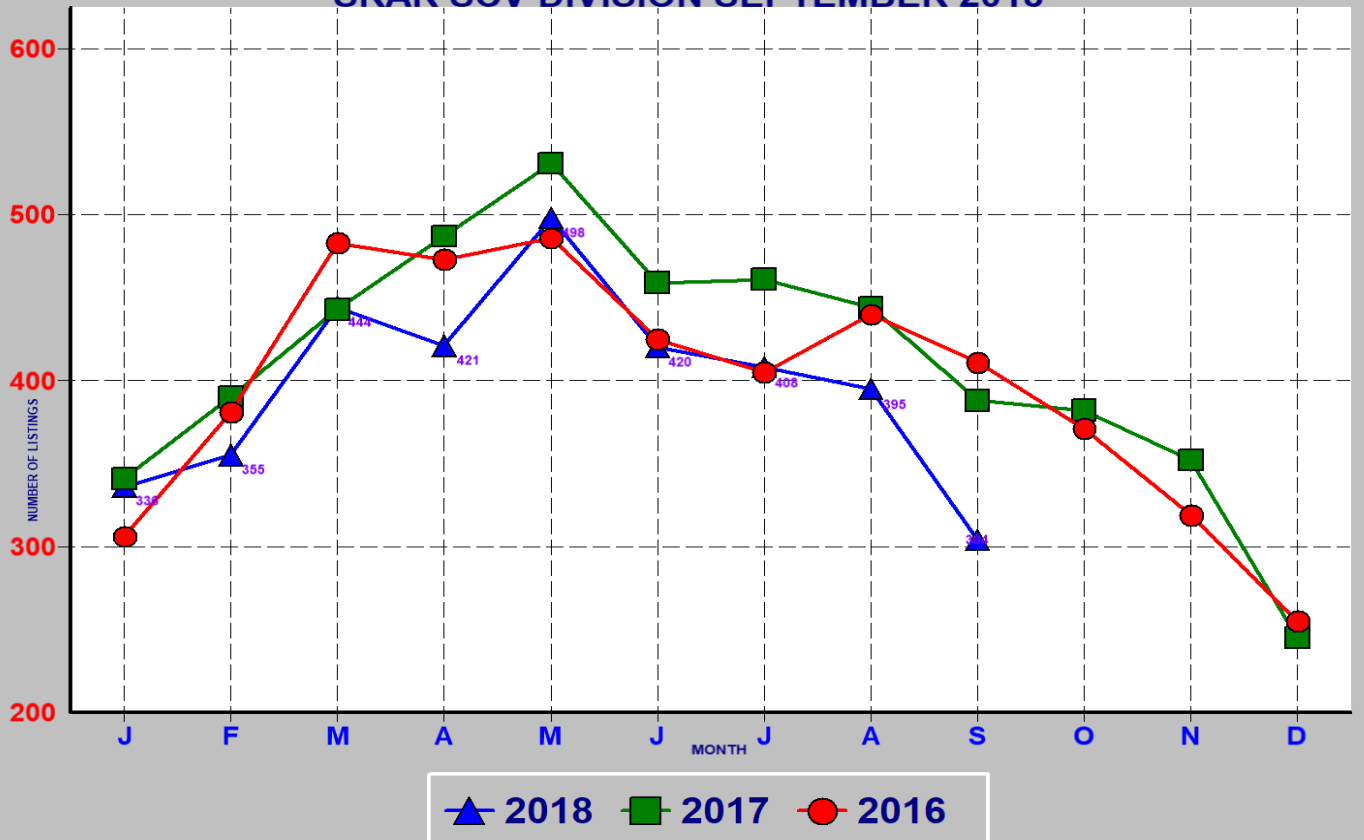

RESIDENTIAL INVENTORY SRAR SCV DIVISION SEPTEMBER 2018

NEW LISTINGS SRAR SCV DIVISION SEPTEMBER 2018

RESIDENTIAL ESCROWS CLOSED

SRAR SCV DIVISION SEPTEMBER 2018

RESIDENTIAL ESCROWS OPENED

SRAR SCV DIVISION SEPTEMBER 2018

SINGLE FAMILY ESCROWS CLOSED SRAR SCV DIVISION SEPTEMBER 2018

SINGLE FAMILY ESCROWS OPENED SRAR SCV DIVISION SEPTEMBER 2018

SINGLE FAMILY SALES BY PRICE SRAR SCV DIVISION JULY 2018

SINGLE FAMILY INVENTORY BY PRICE SRAR SCV DIVISION SEPTEMBER 2018