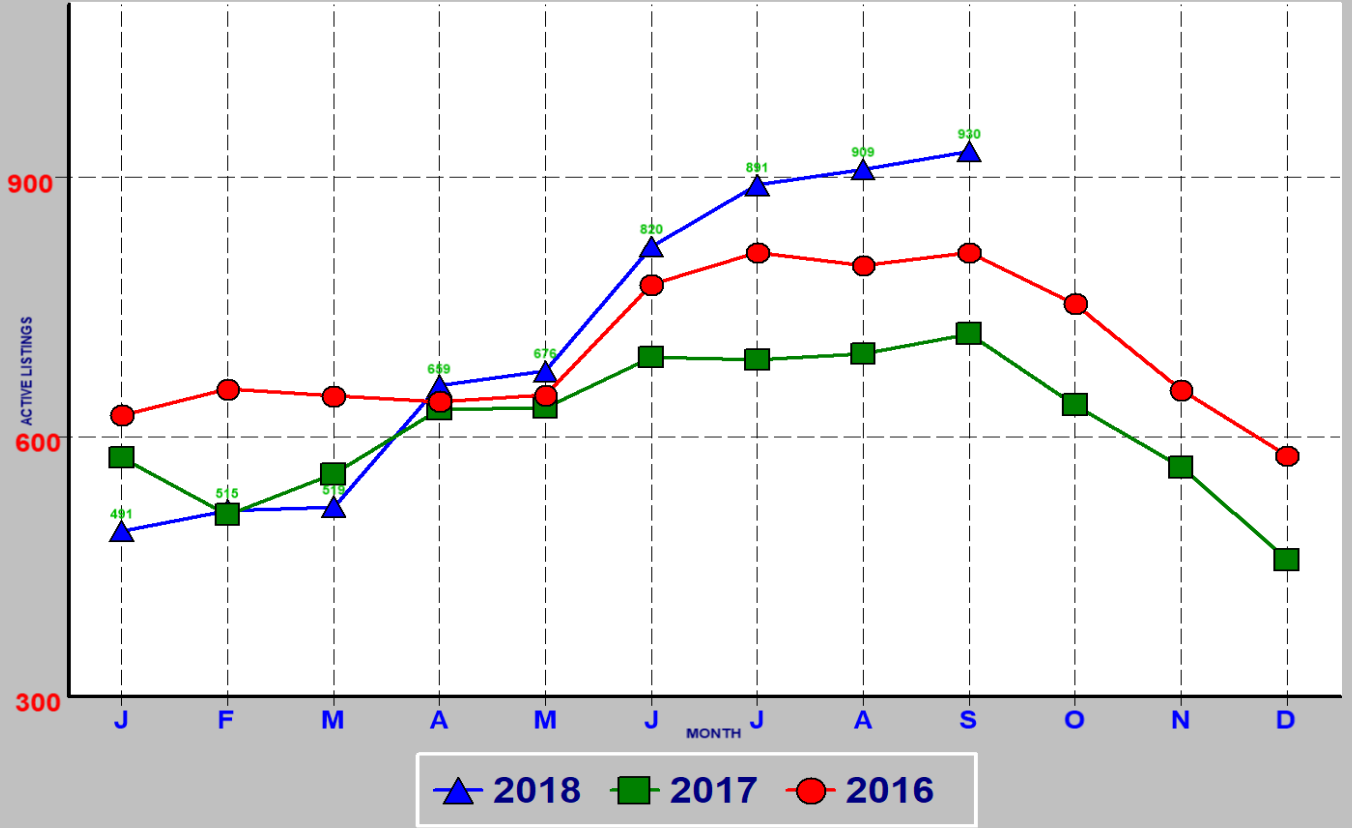

RESIDENTIAL INVENTORY SRAR SCV DIVISION SEPTEMBER 2018

NEW LISTINGS SRAR SCV DIVISION SEPTEMBER 2018

RESIDENTIAL ESCROWS CLOSED

SRAR SCV DIVISION SEPTEMBER 2018

RESIDENTIAL ESCROWS OPENED

SRAR SCV DIVISION SEPTEMBER 2018

SINGLE FAMILY ESCROWS CLOSED SRAR SCV DIVISION SEPTEMBER 2018

SINGLE FAMILY ESCROWS OPENED SRAR SCV DIVISION SEPTEMBER 2018

SINGLE FAMILY SALES BY PRICE SRAR SCV DIVISION JULY 2018

SINGLE FAMILY INVENTORY BY PRICE SRAR SCV DIVISION SEPTEMBER 2018