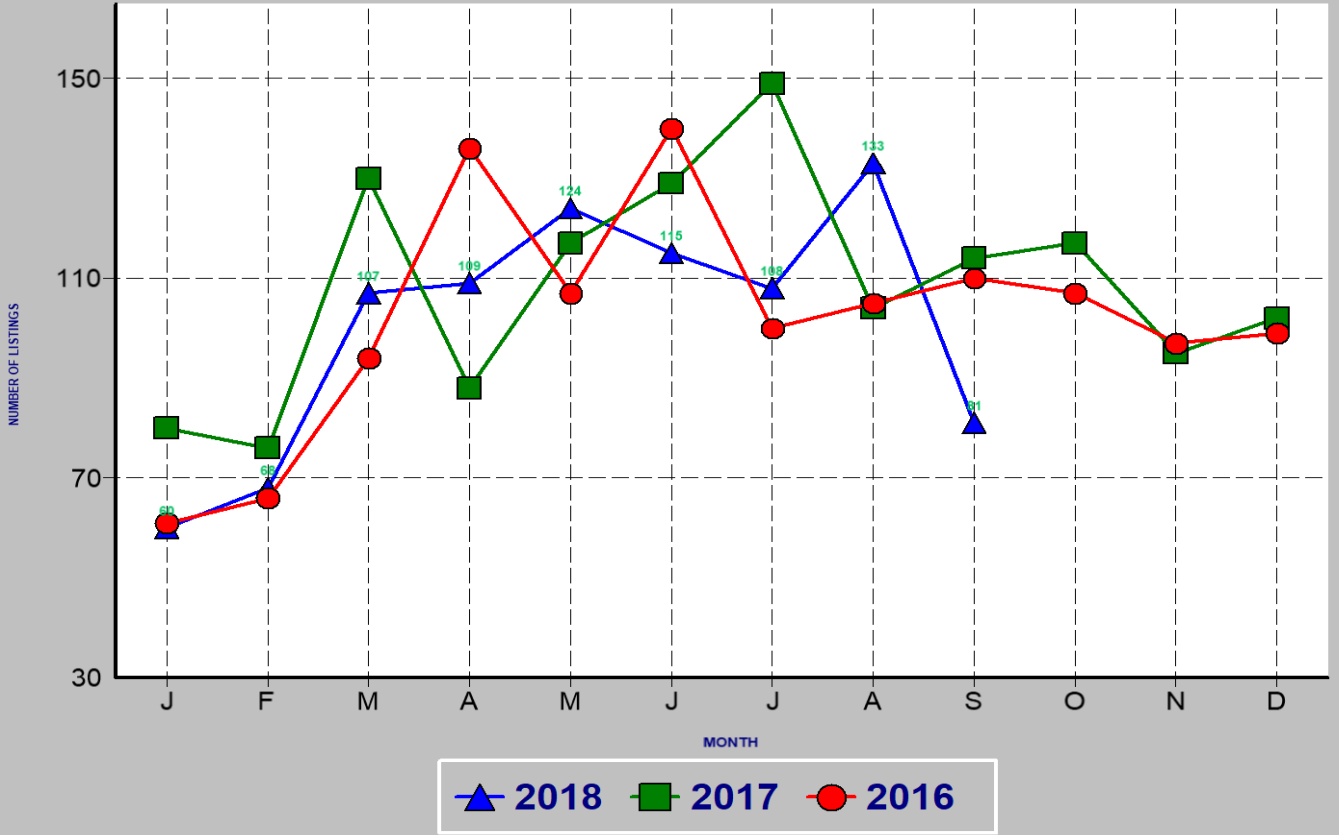

CONDO ESCROWS CLOSED SRAR SCV DIVISION SEPTEMBER 2018