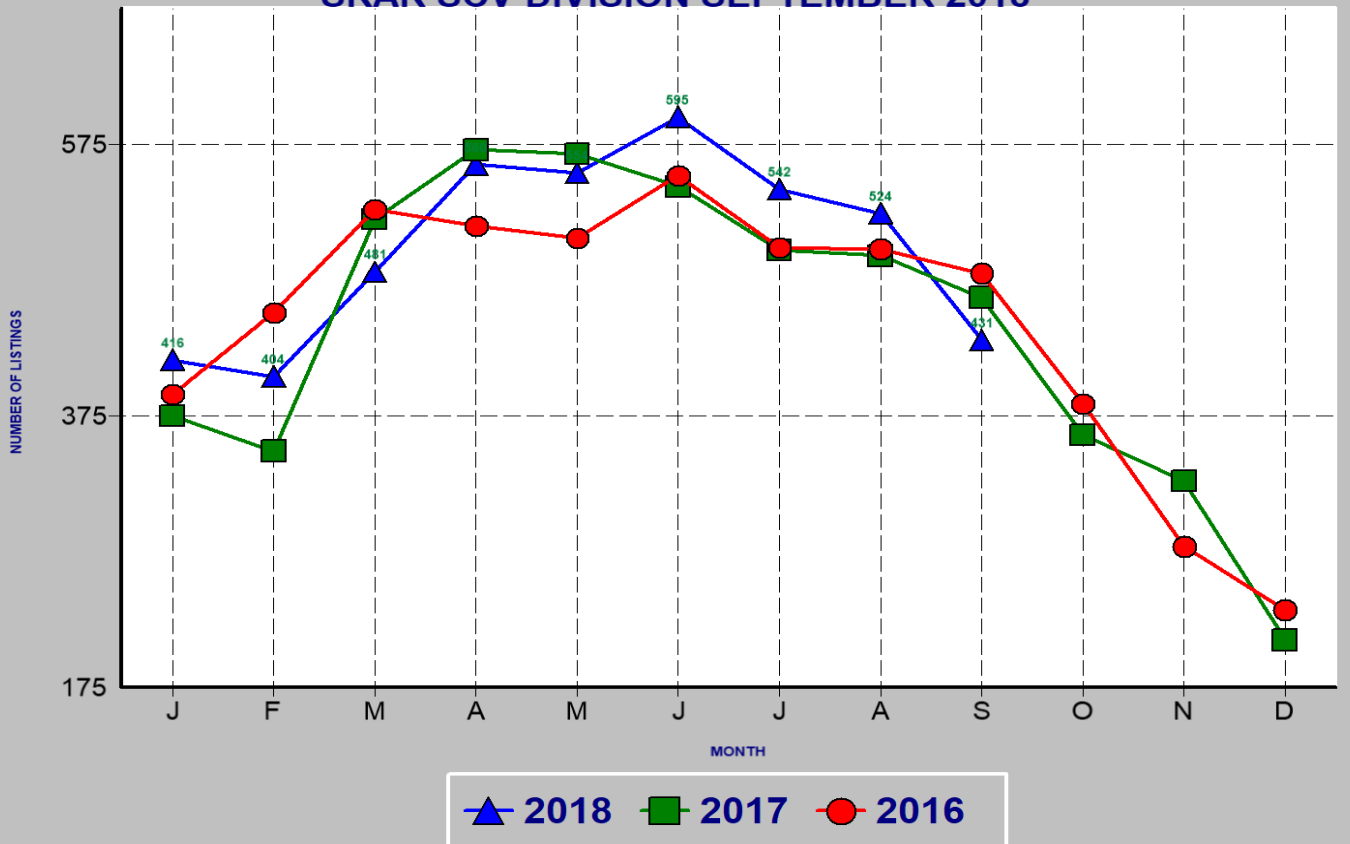

RESIDENTIAL INVENTORY SRAR SCV DIVISION SEPTEMBER 2018

NEW LISTINGS SRAR SCV DIVISION SEPTEMBER 2018

RESIDENTIAL ESCROWS CLOSED

SRAR SCV DIVISION SEPTEMBER 2018

RESIDENTIAL ESCROWS OPENED

SRAR SCV DIVISION SEPTEMBER 2018

SINGLE FAMILY ESCROWS CLOSED SRAR SCV DIVISION SEPTEMBER 2018

SINGLE FAMILY ESCROWS OPENED SRAR SCV DIVISION SEPTEMBER 2018

SINGLE FAMILY SALES BY PRICE SRAR SCV DIVISION JULY 2018

SINGLE FAMILY INVENTORY BY PRICE SRAR SCV DIVISION SEPTEMBER 2018