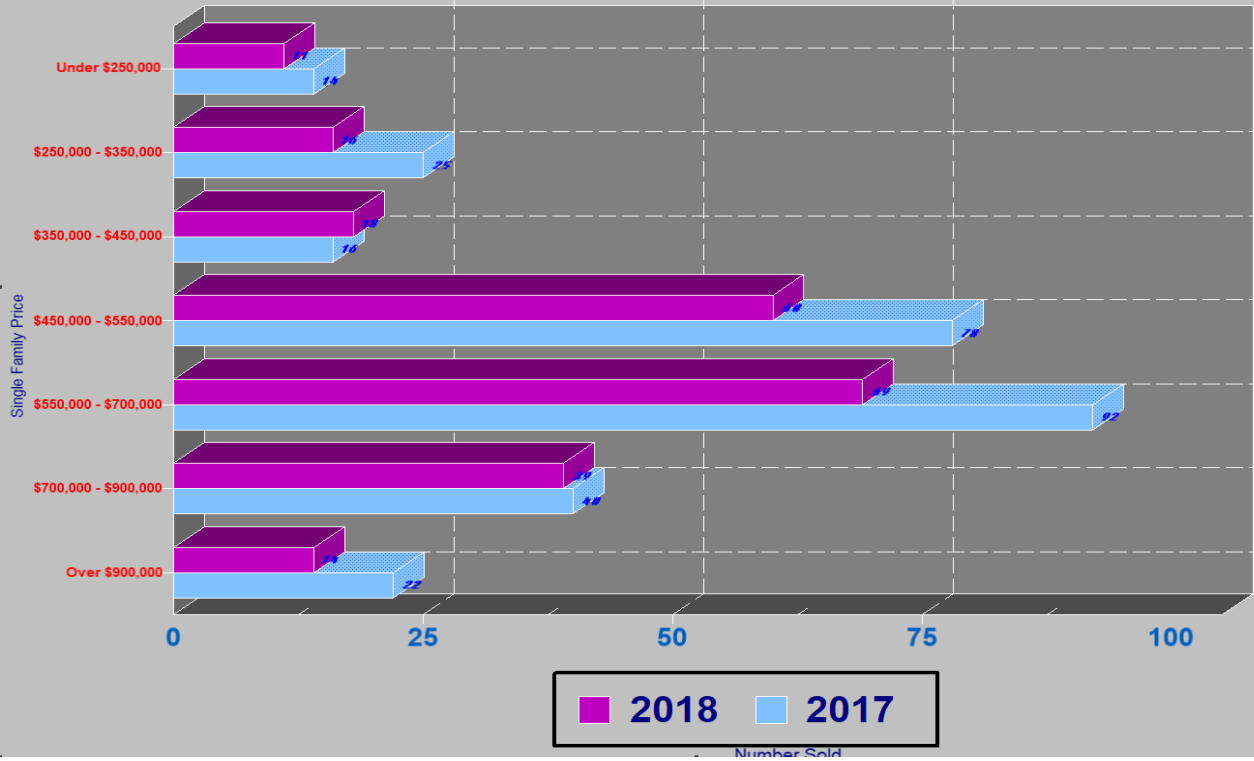

RESIDENTIAL INVENTORY SRAR SCV DIVISION SEPTEMBER 2018

NEW LISTINGS SRAR SCV DIVISION SEPTEMBER 2018

RESIDENTIAL ESCROWS CLOSED

SRAR SCV DIVISION SEPTEMBER 2018

RESIDENTIAL ESCROWS OPENED

SRAR SCV DIVISION SEPTEMBER 2018

SINGLE FAMILY ESCROWS CLOSED SRAR SCV DIVISION SEPTEMBER 2018

SINGLE FAMILY ESCROWS OPENED SRAR SCV DIVISION SEPTEMBER 2018

SINGLE FAMILY SALES BY PRICE SRAR SCV DIVISION JULY 2018

SINGLE FAMILY INVENTORY BY PRICE SRAR SCV DIVISION SEPTEMBER 2018