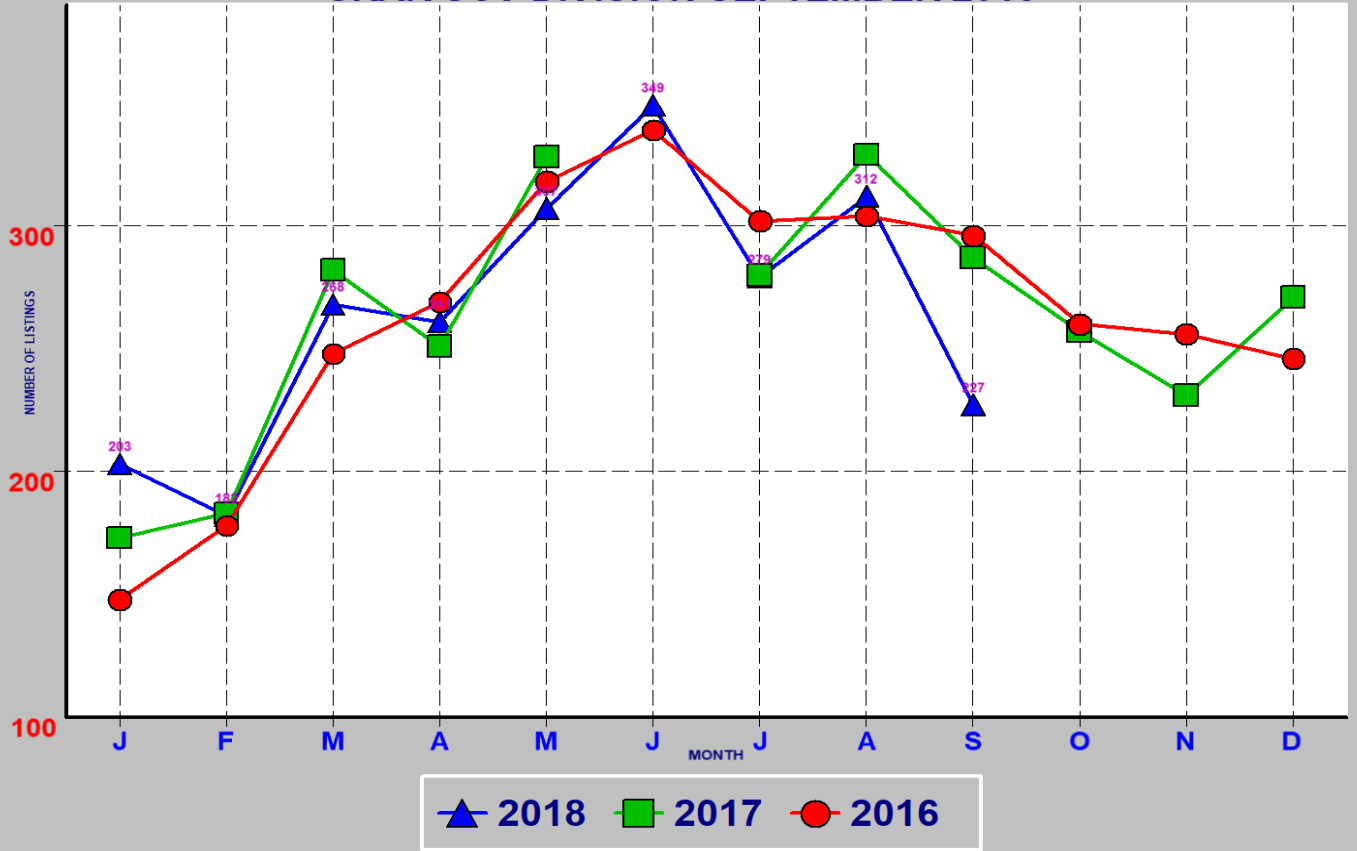

RESIDENTIAL INVENTORY SRAR SCV DIVISION SEPTEMBER 2018

NEW LISTINGS SRAR SCV DIVISION SEPTEMBER 2018

RESIDENTIAL ESCROWS CLOSED

SRAR SCV DIVISION SEPTEMBER 2018

RESIDENTIAL ESCROWS OPENED

SRAR SCV DIVISION SEPTEMBER 2018

SINGLE FAMILY ESCROWS CLOSED SRAR SCV DIVISION SEPTEMBER 2018

SINGLE FAMILY ESCROWS OPENED SRAR SCV DIVISION SEPTEMBER 2018

SINGLE FAMILY SALES BY PRICE SRAR SCV DIVISION JULY 2018

SINGLE FAMILY INVENTORY BY PRICE SRAR SCV DIVISION SEPTEMBER 2018