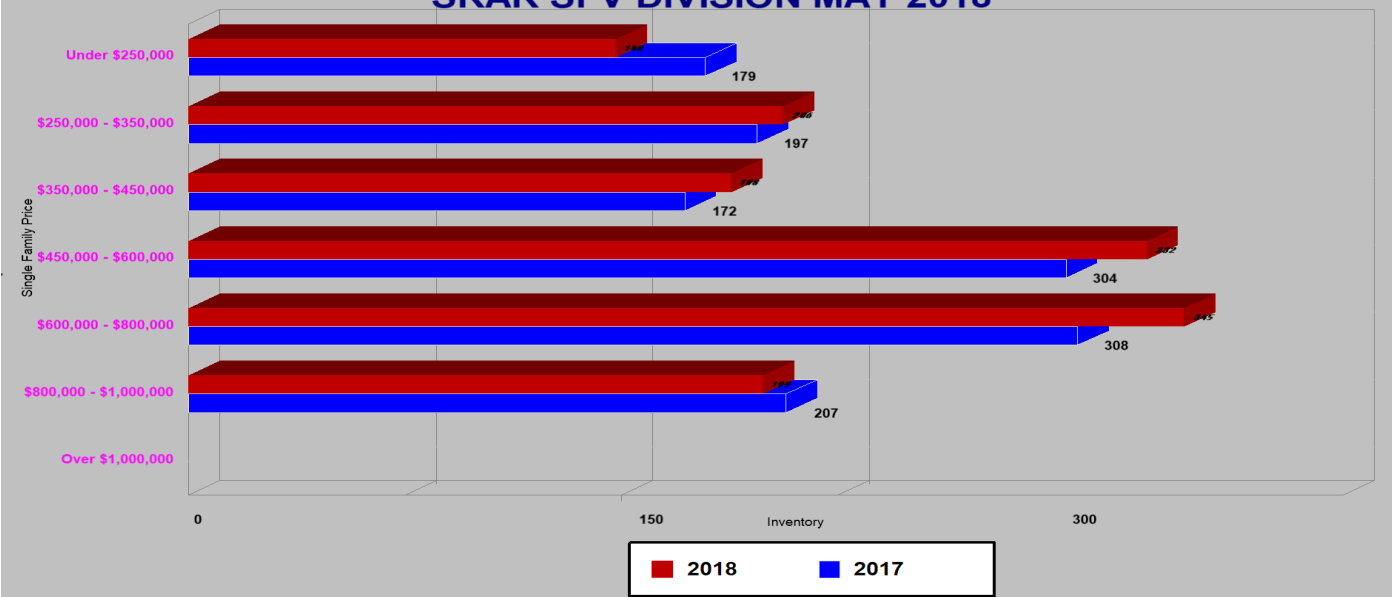

RESIDENTIAL INVENTORY SRAR SFV DIVISION MAY 2018

NEW LISTINGS SRAR SFV DIVISION MAY 2018

RESIDENTIAL ESCROWS CLOSED SRAR SFV DIVISION MAY 2018

RESIDENTIAL ESCROWS OPENED SRAR SFV DIVISION MAY 2018

SINGLE FAMILY ESCROWS CLOSED SRAR SFV DIVISION MAY 2018

SINGLE FAMILY ESCROWS OPENED SRAR SFV DIVISION MAY 2018

SINGLE FAMILY SALES BY PRICE SRAR SFV DIVISION MAY 2018

SINGLE FAMILY INVENTORY BY PRICE SRAR SFV DIVISION MAY 2018

CONDO ESCROWS CLOSED SRAR SFV DIVISION MAY 2018