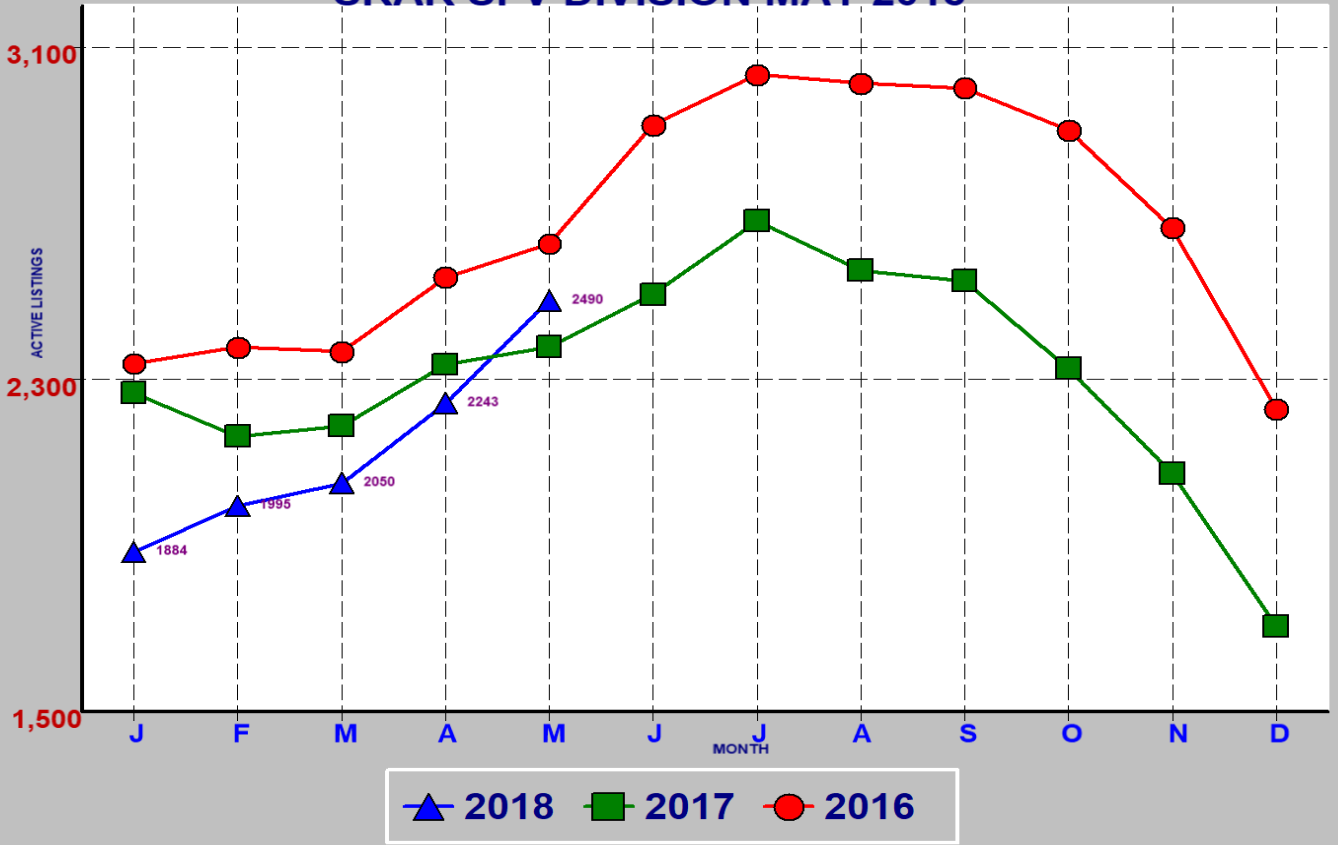

RESIDENTIAL INVENTORY SRAR SFV DIVISION MAY 2018

NEW LISTINGS SRAR SFV DIVISION MAY 2018

RESIDENTIAL ESCROWS CLOSED SRAR SFV DIVISION MAY 2018

RESIDENTIAL ESCROWS OPENED SRAR SFV DIVISION MAY 2018

SINGLE FAMILY ESCROWS CLOSED SRAR SFV DIVISION MAY 2018

SINGLE FAMILY ESCROWS OPENED SRAR SFV DIVISION MAY 2018

SINGLE FAMILY SALES BY PRICE SRAR SFV DIVISION MAY 2018

SINGLE FAMILY INVENTORY BY PRICE SRAR SFV DIVISION MAY 2018

CONDO ESCROWS CLOSED SRAR SFV DIVISION MAY 2018