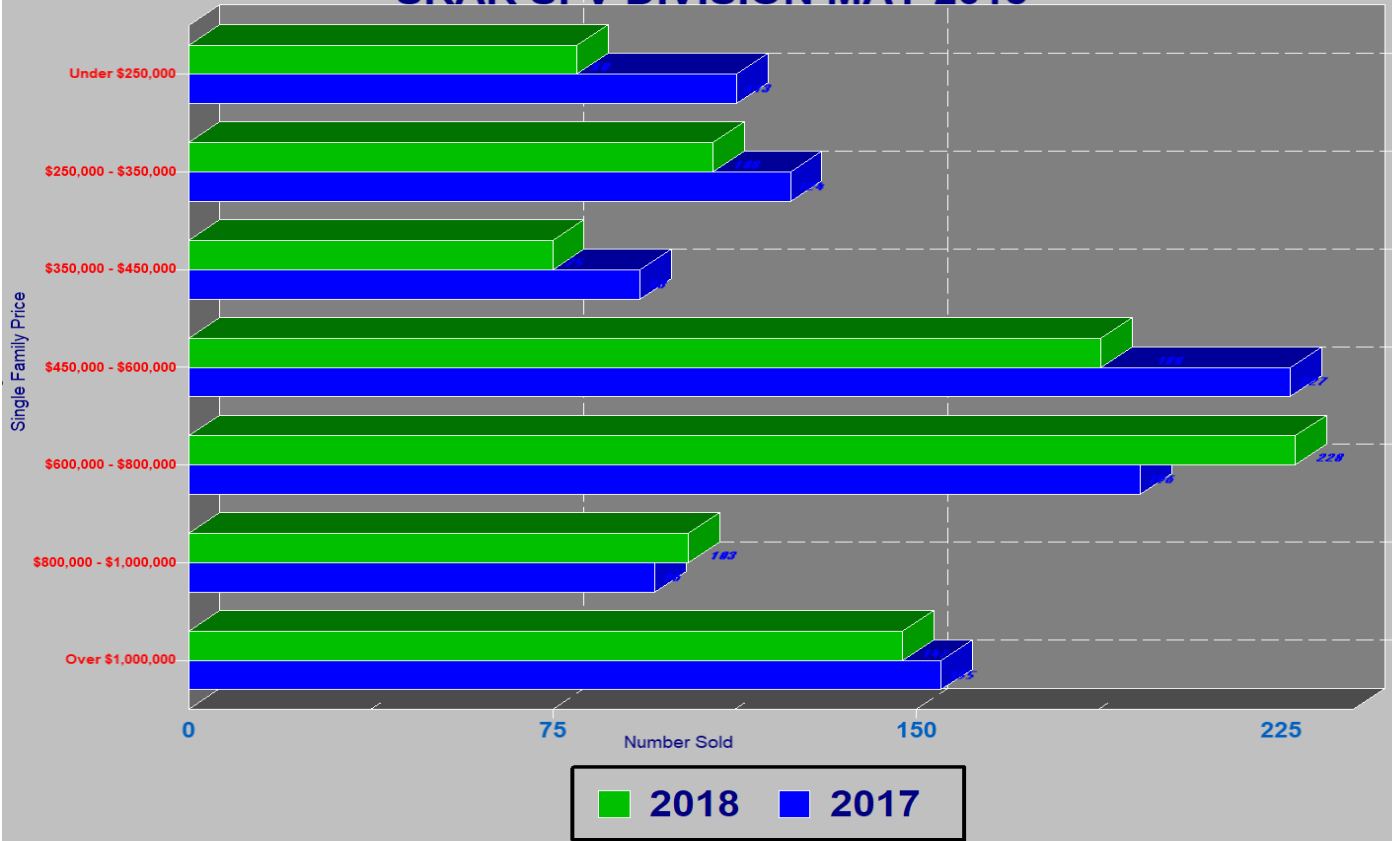

RESIDENTIAL INVENTORY SRAR SFV DIVISION MAY 2018

NEW LISTINGS SRAR SFV DIVISION MAY 2018

RESIDENTIAL ESCROWS CLOSED SRAR SFV DIVISION MAY 2018

RESIDENTIAL ESCROWS OPENED SRAR SFV DIVISION MAY 2018

SINGLE FAMILY ESCROWS CLOSED SRAR SFV DIVISION MAY 2018

SINGLE FAMILY ESCROWS OPENED SRAR SFV DIVISION MAY 2018

SINGLE FAMILY SALES BY PRICE SRAR SFV DIVISION MAY 2018

SINGLE FAMILY INVENTORY BY PRICE SRAR SFV DIVISION MAY 2018

CONDO ESCROWS CLOSED SRAR SFV DIVISION MAY 2018