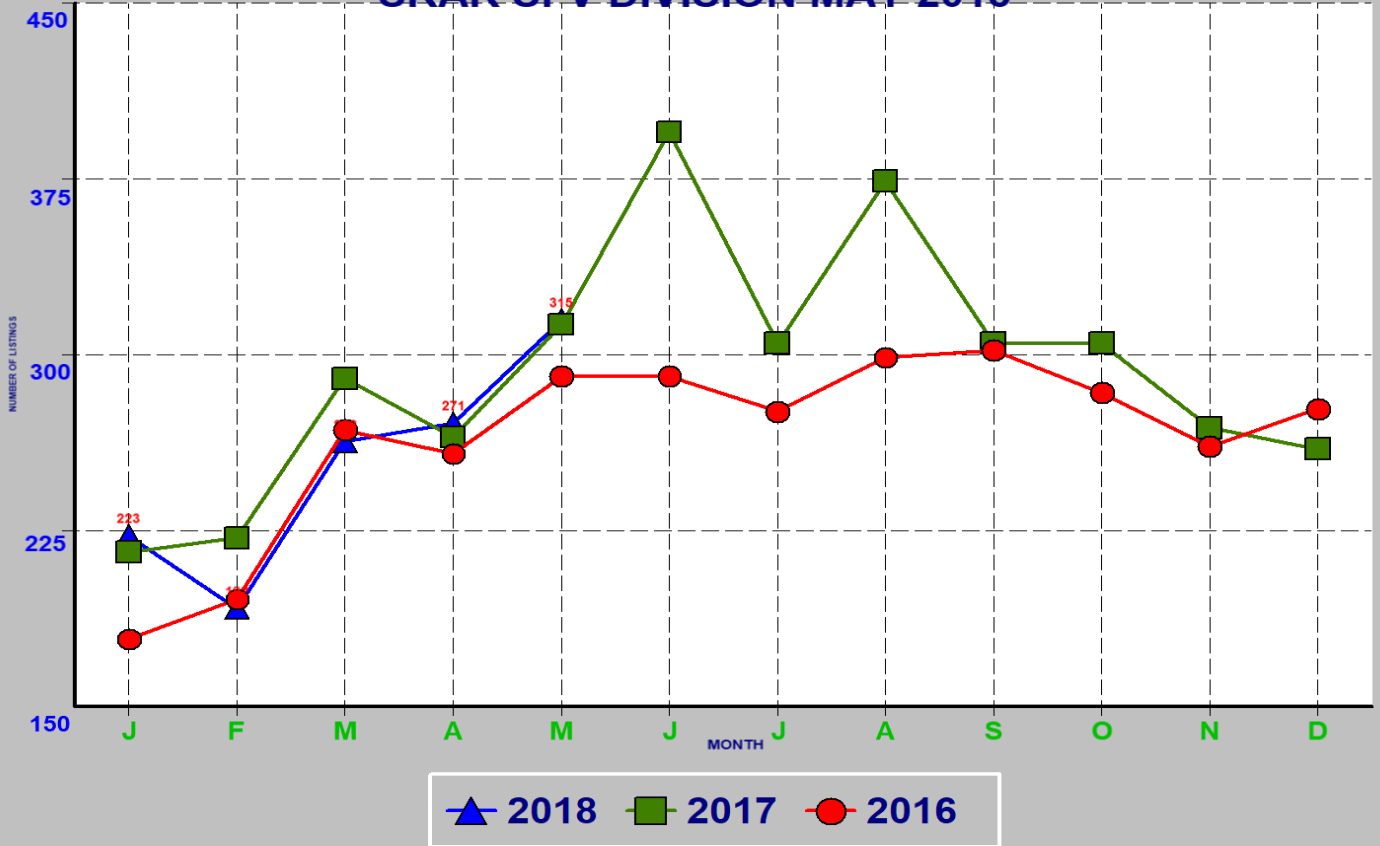

SINGLE FAMILY ESCROWS OPENED SRAR SFV DIVISION MAY 2018

SINGLE FAMILY SALES BY PRICE SRAR SFV DIVISION MAY 2018

SINGLE FAMILY INVENTORY BY PRICE SRAR SFV DIVISION MAY 2018

CONDO ESCROWS CLOSED SRAR SFV DIVISION MAY 2018