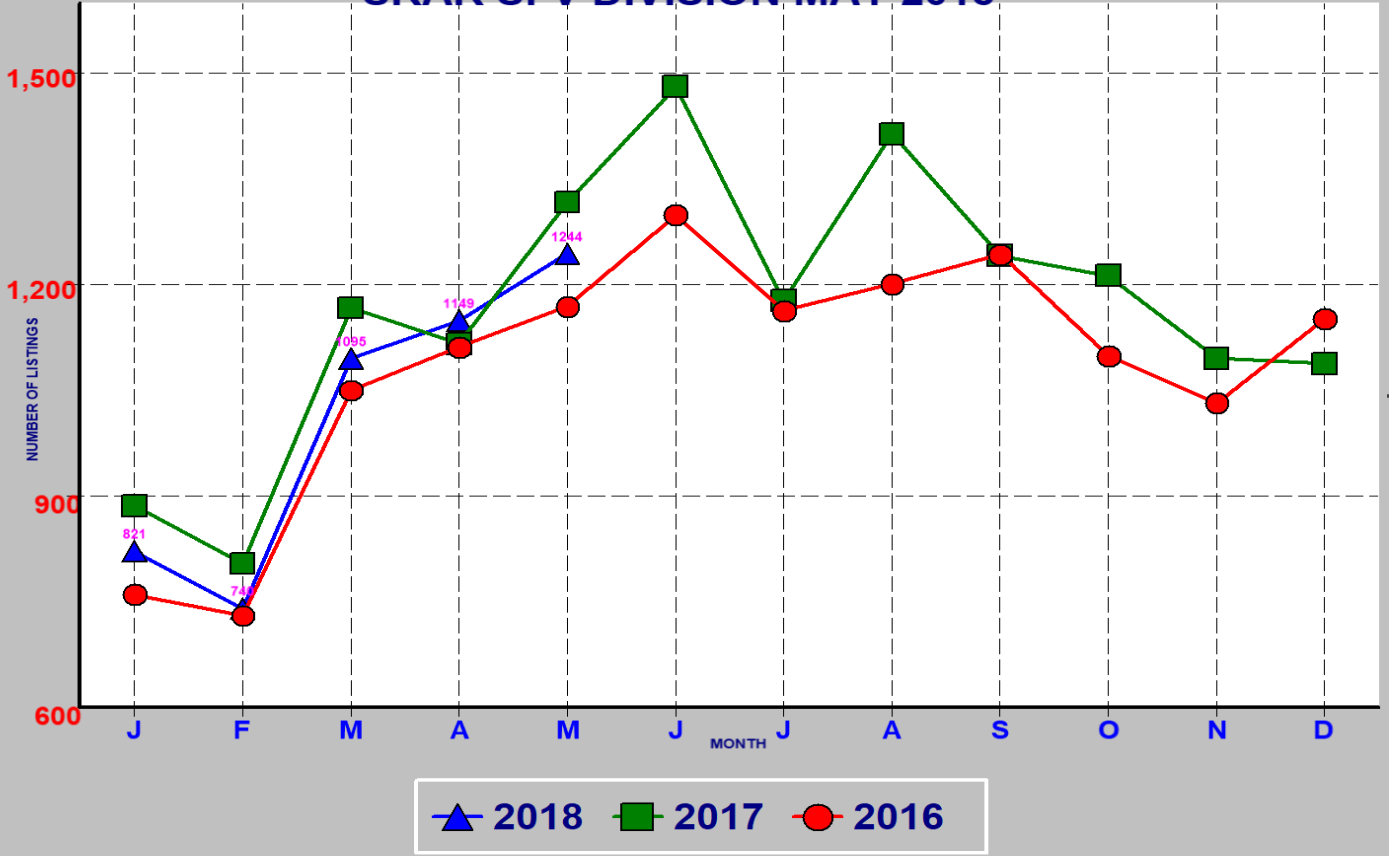

RESIDENTIAL INVENTORY SRAR SFV DIVISION MAY 2018

NEW LISTINGS SRAR SFV DIVISION MAY 2018

RESIDENTIAL ESCROWS CLOSED SRAR SFV DIVISION MAY 2018

RESIDENTIAL ESCROWS OPENED SRAR SFV DIVISION MAY 2018

SINGLE FAMILY ESCROWS CLOSED SRAR SFV DIVISION MAY 2018

SINGLE FAMILY ESCROWS OPENED SRAR SFV DIVISION MAY 2018

SINGLE FAMILY SALES BY PRICE SRAR SFV DIVISION MAY 2018

SINGLE FAMILY INVENTORY BY PRICE SRAR SFV DIVISION MAY 2018

CONDO ESCROWS CLOSED SRAR SFV DIVISION MAY 2018