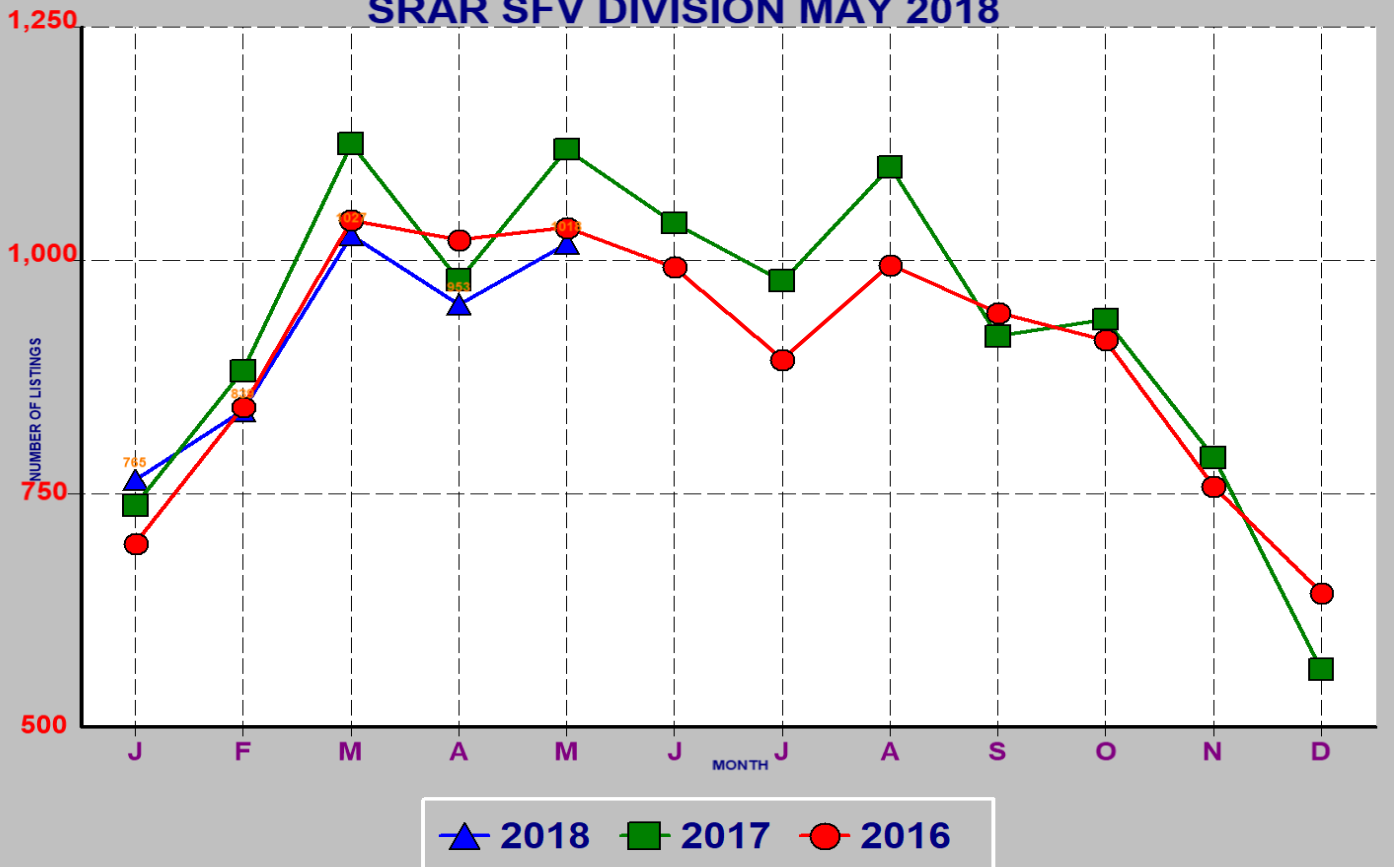

RESIDENTIAL INVENTORY SRAR SFV DIVISION MAY 2018

NEW LISTINGS SRAR SFV DIVISION MAY 2018

RESIDENTIAL ESCROWS CLOSED SRAR SFV DIVISION MAY 2018

RESIDENTIAL ESCROWS OPENED SRAR SFV DIVISION MAY 2018

SINGLE FAMILY ESCROWS CLOSED SRAR SFV DIVISION MAY 2018

SINGLE FAMILY ESCROWS OPENED SRAR SFV DIVISION MAY 2018

SINGLE FAMILY SALES BY PRICE SRAR SFV DIVISION MAY 2018

SINGLE FAMILY INVENTORY BY PRICE SRAR SFV DIVISION MAY 2018

CONDO ESCROWS CLOSED SRAR SFV DIVISION MAY 2018