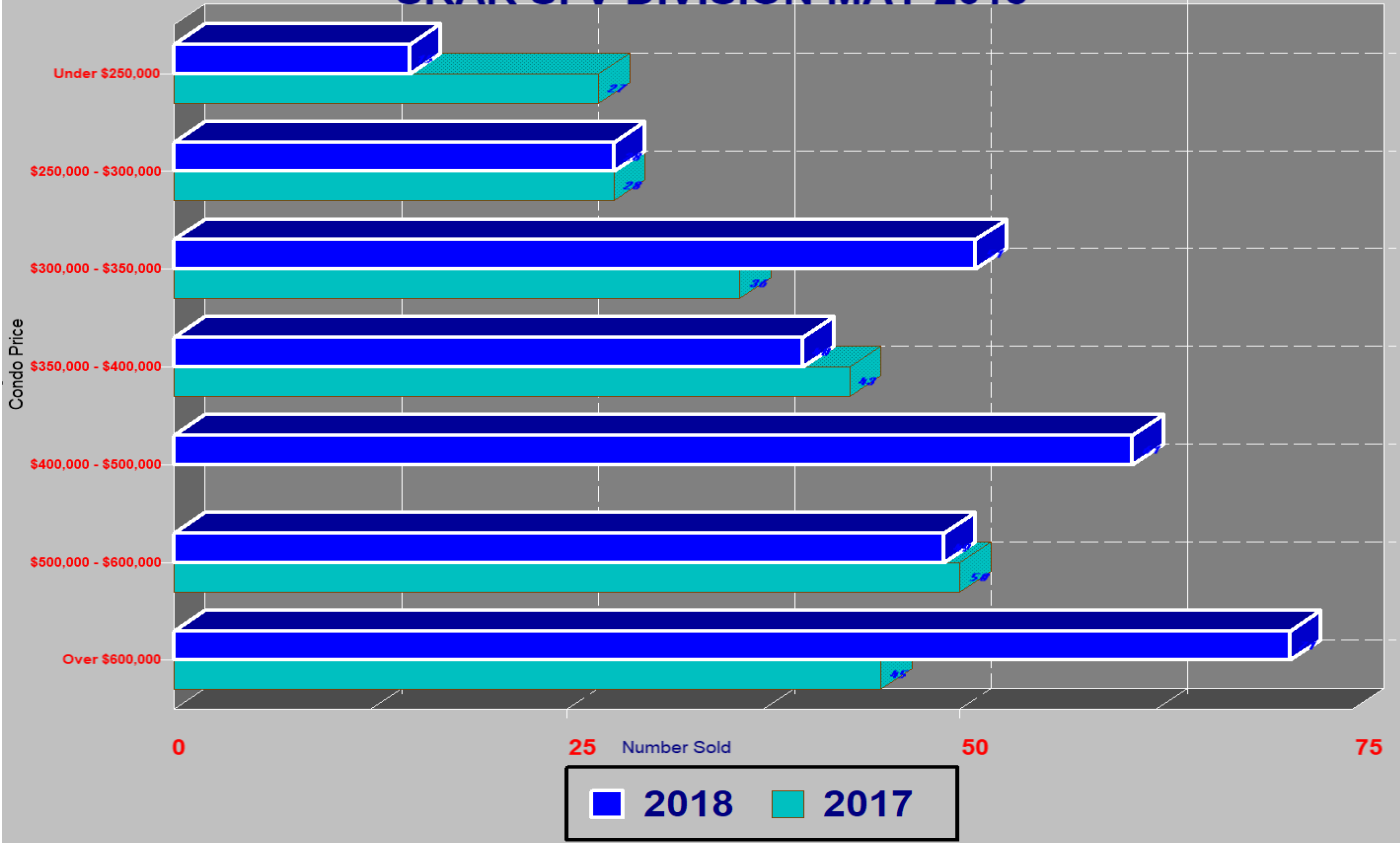

CONDO SALES BY PRICE SRAR SFV DIVISION MAY 2018