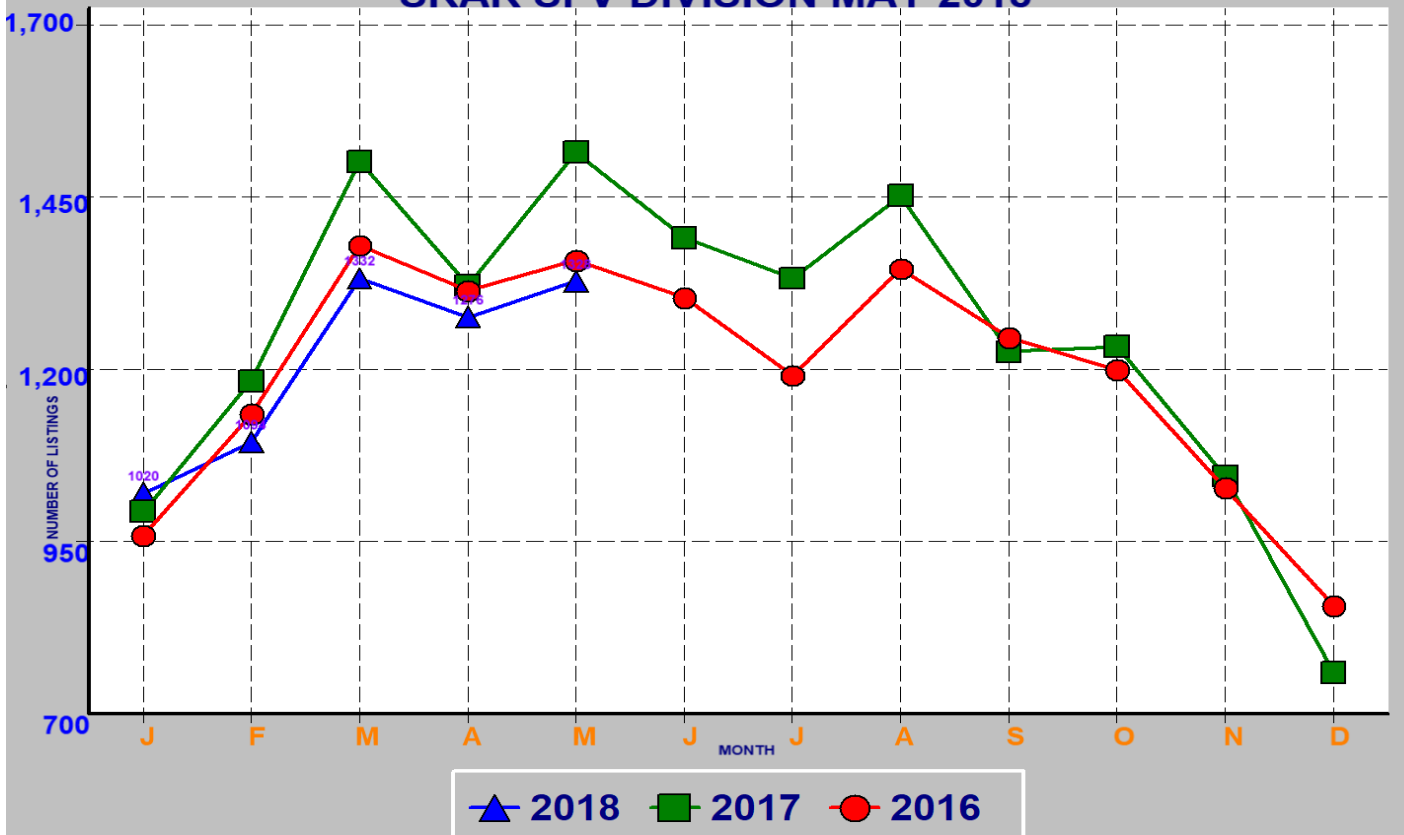

RESIDENTIAL INVENTORY SRAR SFV DIVISION MAY 2018

NEW LISTINGS SRAR SFV DIVISION MAY 2018

RESIDENTIAL ESCROWS CLOSED SRAR SFV DIVISION MAY 2018

RESIDENTIAL ESCROWS OPENED SRAR SFV DIVISION MAY 2018

SINGLE FAMILY ESCROWS CLOSED SRAR SFV DIVISION MAY 2018

SINGLE FAMILY ESCROWS OPENED SRAR SFV DIVISION MAY 2018

SINGLE FAMILY SALES BY PRICE SRAR SFV DIVISION MAY 2018

SINGLE FAMILY INVENTORY BY PRICE SRAR SFV DIVISION MAY 2018

CONDO ESCROWS CLOSED SRAR SFV DIVISION MAY 2018