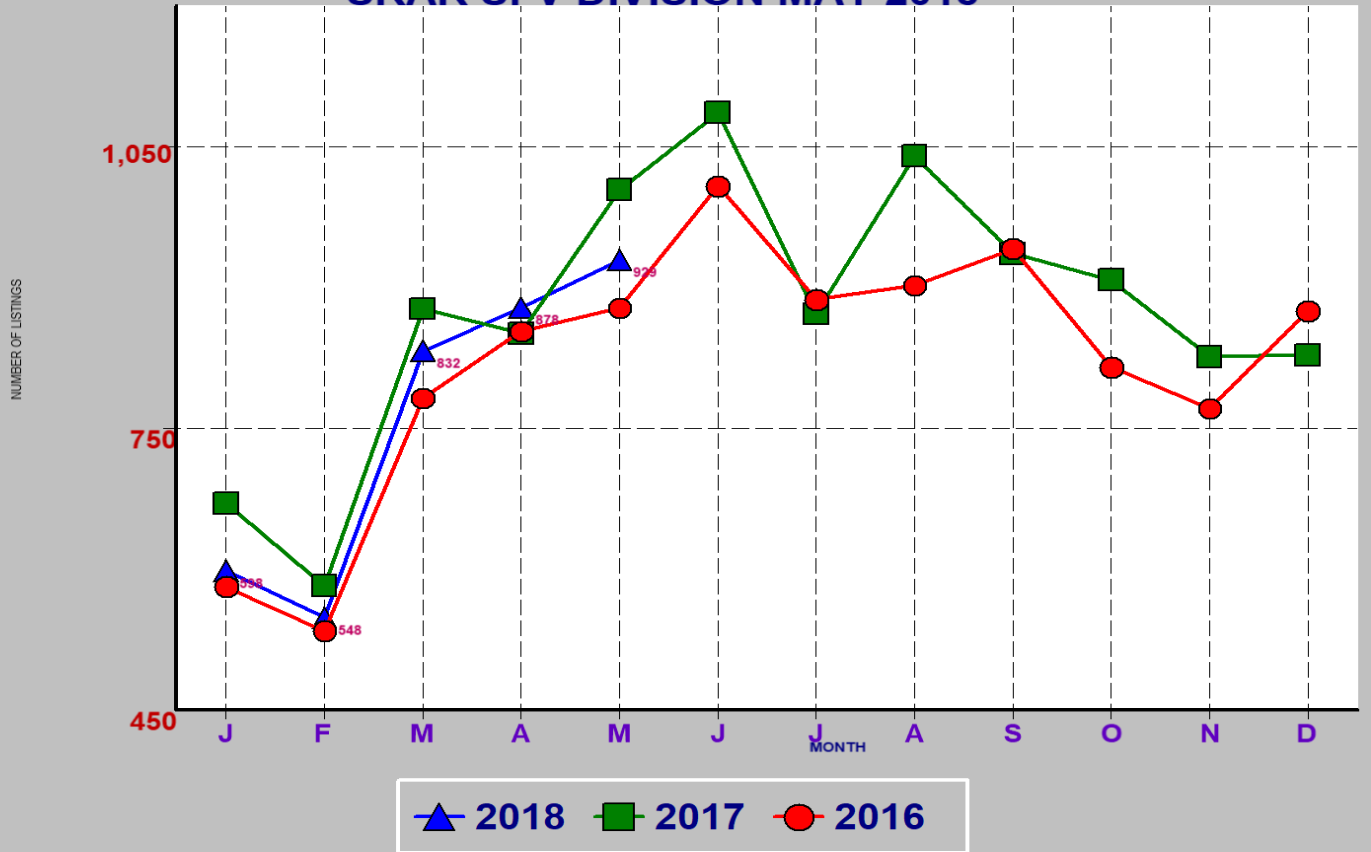

RESIDENTIAL INVENTORY SRAR SFV DIVISION MAY 2018

NEW LISTINGS SRAR SFV DIVISION MAY 2018

RESIDENTIAL ESCROWS CLOSED SRAR SFV DIVISION MAY 2018

RESIDENTIAL ESCROWS OPENED SRAR SFV DIVISION MAY 2018

SINGLE FAMILY ESCROWS CLOSED SRAR SFV DIVISION MAY 2018

SINGLE FAMILY ESCROWS OPENED SRAR SFV DIVISION MAY 2018

SINGLE FAMILY SALES BY PRICE SRAR SFV DIVISION MAY 2018

SINGLE FAMILY INVENTORY BY PRICE SRAR SFV DIVISION MAY 2018

CONDO ESCROWS CLOSED SRAR SFV DIVISION MAY 2018