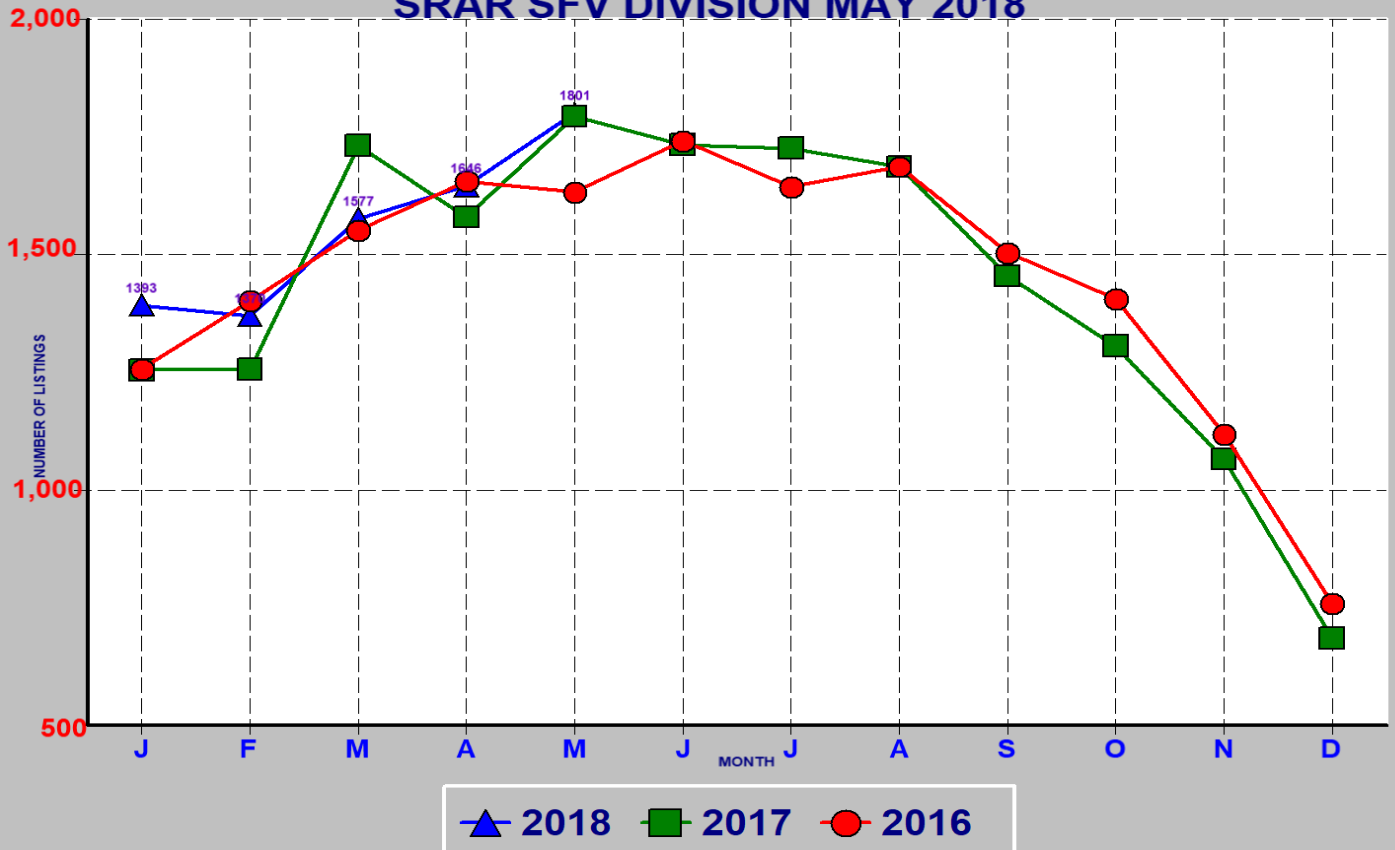

RESIDENTIAL INVENTORY SRAR SFV DIVISION MAY 2018

NEW LISTINGS SRAR SFV DIVISION MAY 2018

RESIDENTIAL ESCROWS CLOSED SRAR SFV DIVISION MAY 2018

RESIDENTIAL ESCROWS OPENED SRAR SFV DIVISION MAY 2018

SINGLE FAMILY ESCROWS CLOSED SRAR SFV DIVISION MAY 2018

SINGLE FAMILY ESCROWS OPENED SRAR SFV DIVISION MAY 2018

SINGLE FAMILY SALES BY PRICE SRAR SFV DIVISION MAY 2018

SINGLE FAMILY INVENTORY BY PRICE SRAR SFV DIVISION MAY 2018

CONDO ESCROWS CLOSED SRAR SFV DIVISION MAY 2018