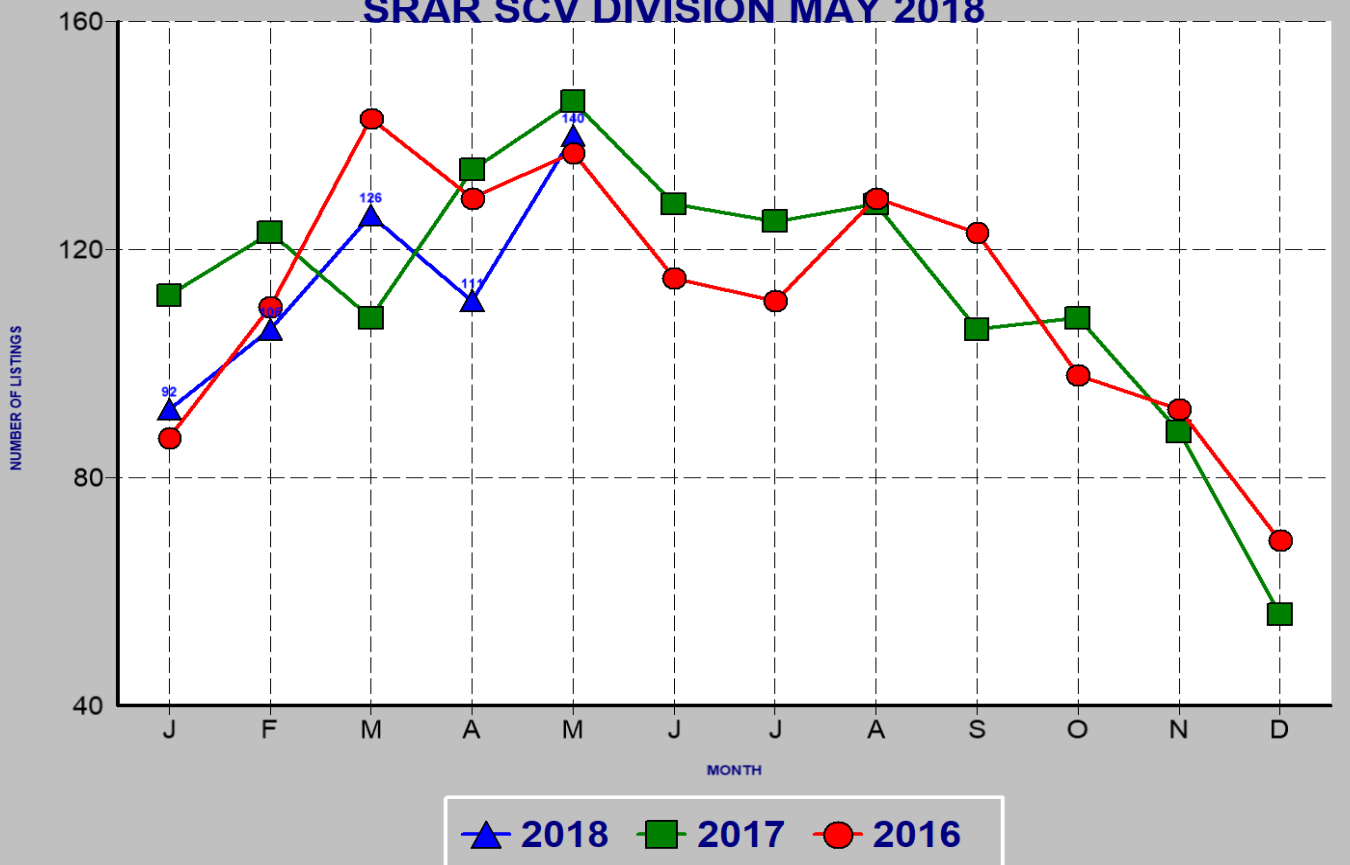

CONDO ESCROWS OPENED SRAR SCV DIVISION MAY 2018