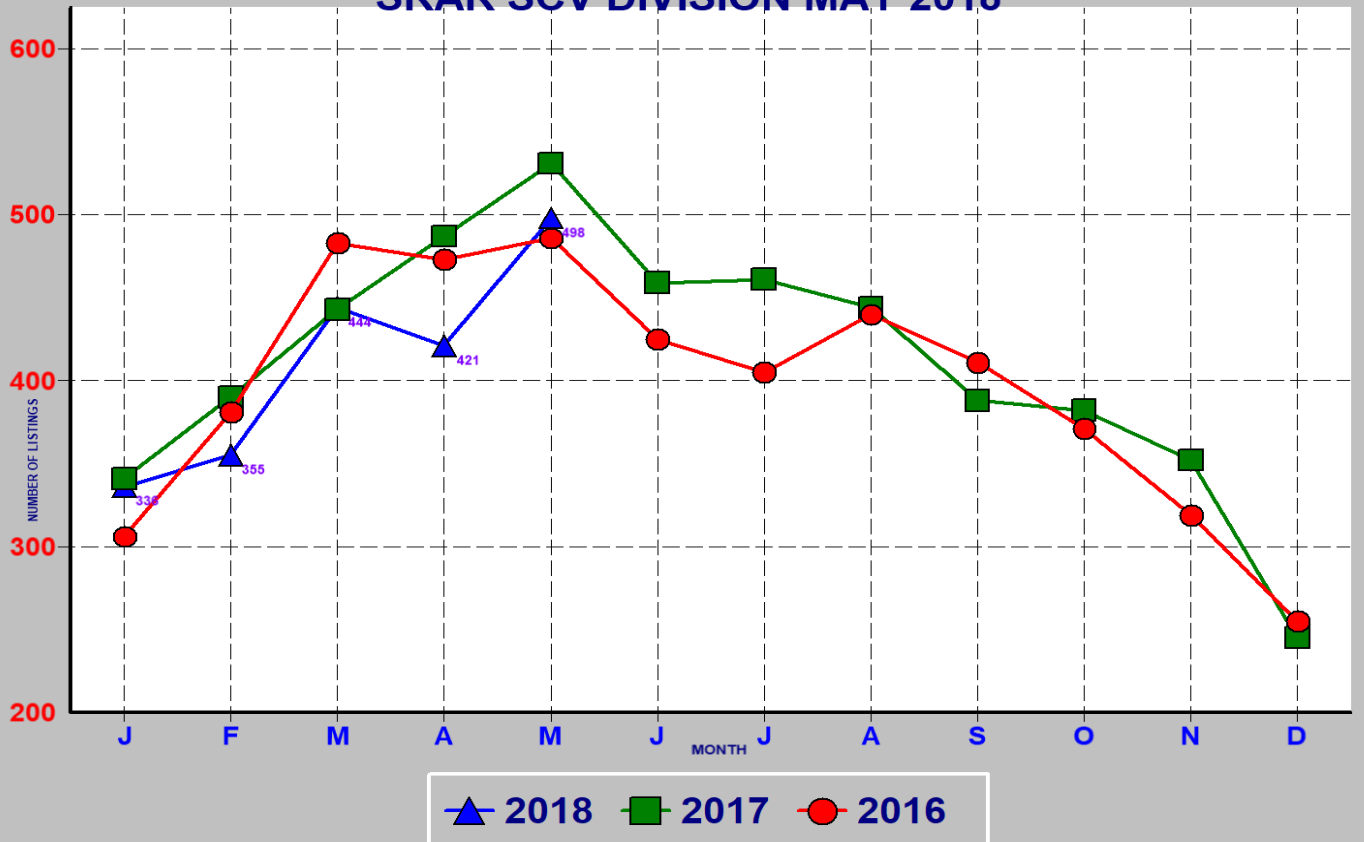

RESIDENTIAL INVENTORY SRAR SCV DIVISION MAY 2018

NEW LISTINGS SRAR SCV DIVISION MAY 2018

RESIDENTIAL ESCROWS CLOSED SRAR SCV DIVISION MAY 2018

RESIDENTIAL ESCROWS OPENED SRAR SCV DIVISION MAY 2018

SINGLE FAMILY ESCROWS CLOSED SRAR SCV DIVISION MAY 2018

SINGLE FAMILY ESCROWS OPENED SRAR SCV DIVISION MAY 2018

SINGLE FAMILY SALES BY PRICE SRAR SCV DIVISION MAY 2018

SINGLE FAMILY INVENTORY BY PRICE SRAR SCV DIVISION MAY 2018

CONDO ESCROWS CLOSED SRAR SCV DIVISION MAY 2018