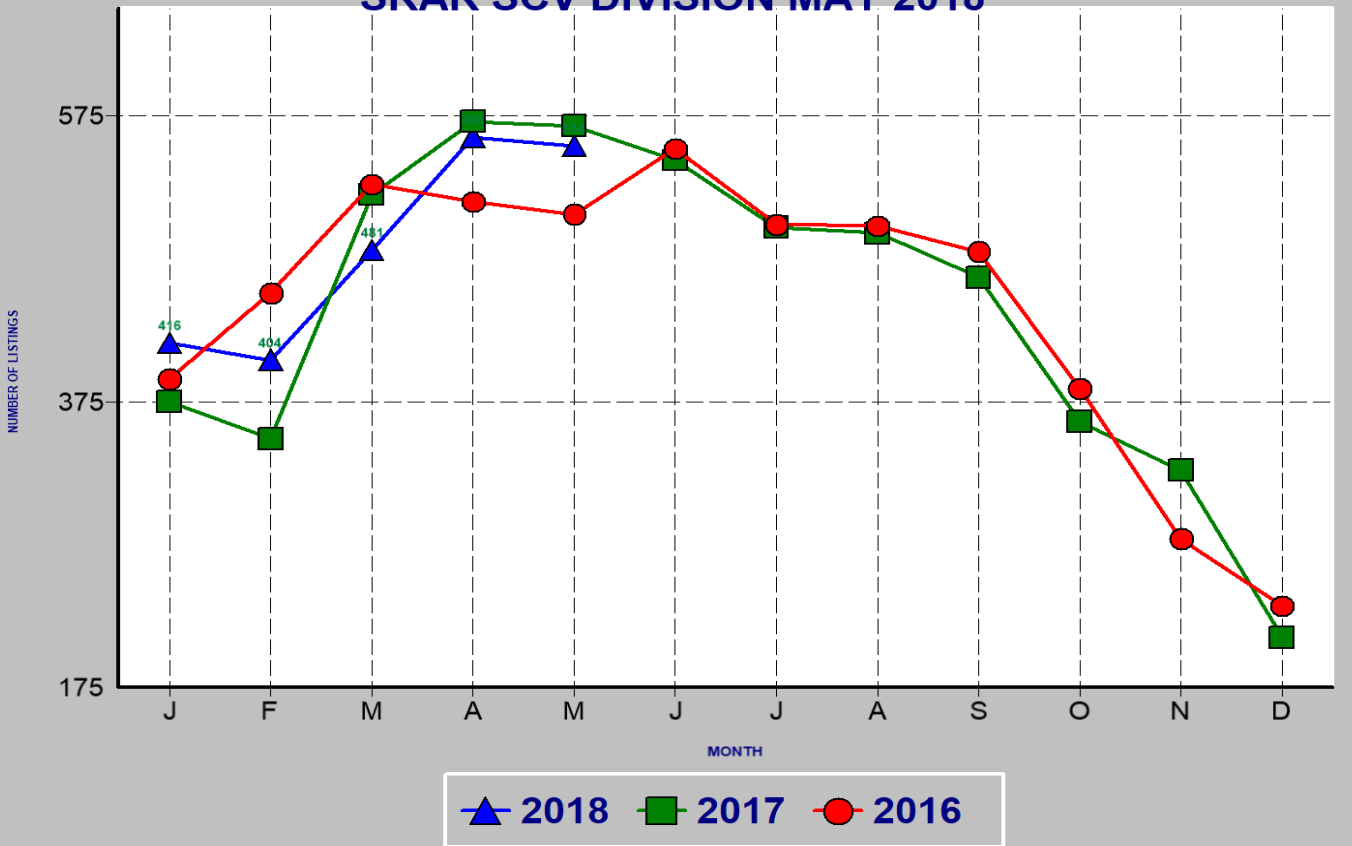

RESIDENTIAL INVENTORY SRAR SCV DIVISION MAY 2018

NEW LISTINGS SRAR SCV DIVISION MAY 2018

RESIDENTIAL ESCROWS CLOSED SRAR SCV DIVISION MAY 2018

RESIDENTIAL ESCROWS OPENED SRAR SCV DIVISION MAY 2018

SINGLE FAMILY ESCROWS CLOSED SRAR SCV DIVISION MAY 2018