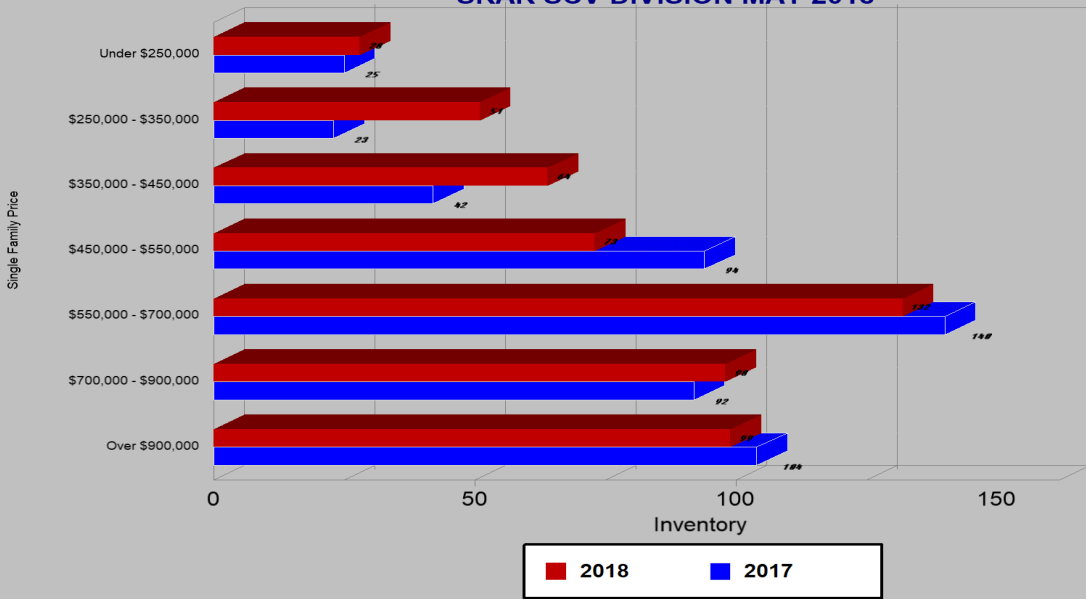

RESIDENTIAL INVENTORY SRAR SCV DIVISION MAY 2018

NEW LISTINGS SRAR SCV DIVISION MAY 2018

RESIDENTIAL ESCROWS CLOSED SRAR SCV DIVISION MAY 2018

RESIDENTIAL ESCROWS OPENED SRAR SCV DIVISION MAY 2018

SINGLE FAMILY ESCROWS CLOSED SRAR SCV DIVISION MAY 2018

SINGLE FAMILY ESCROWS OPENED SRAR SCV DIVISION MAY 2018

SINGLE FAMILY SALES BY PRICE SRAR SCV DIVISION MAY 2018

SINGLE FAMILY INVENTORY BY PRICE SRAR SCV DIVISION MAY 2018

CONDO ESCROWS CLOSED SRAR SCV DIVISION MAY 2018