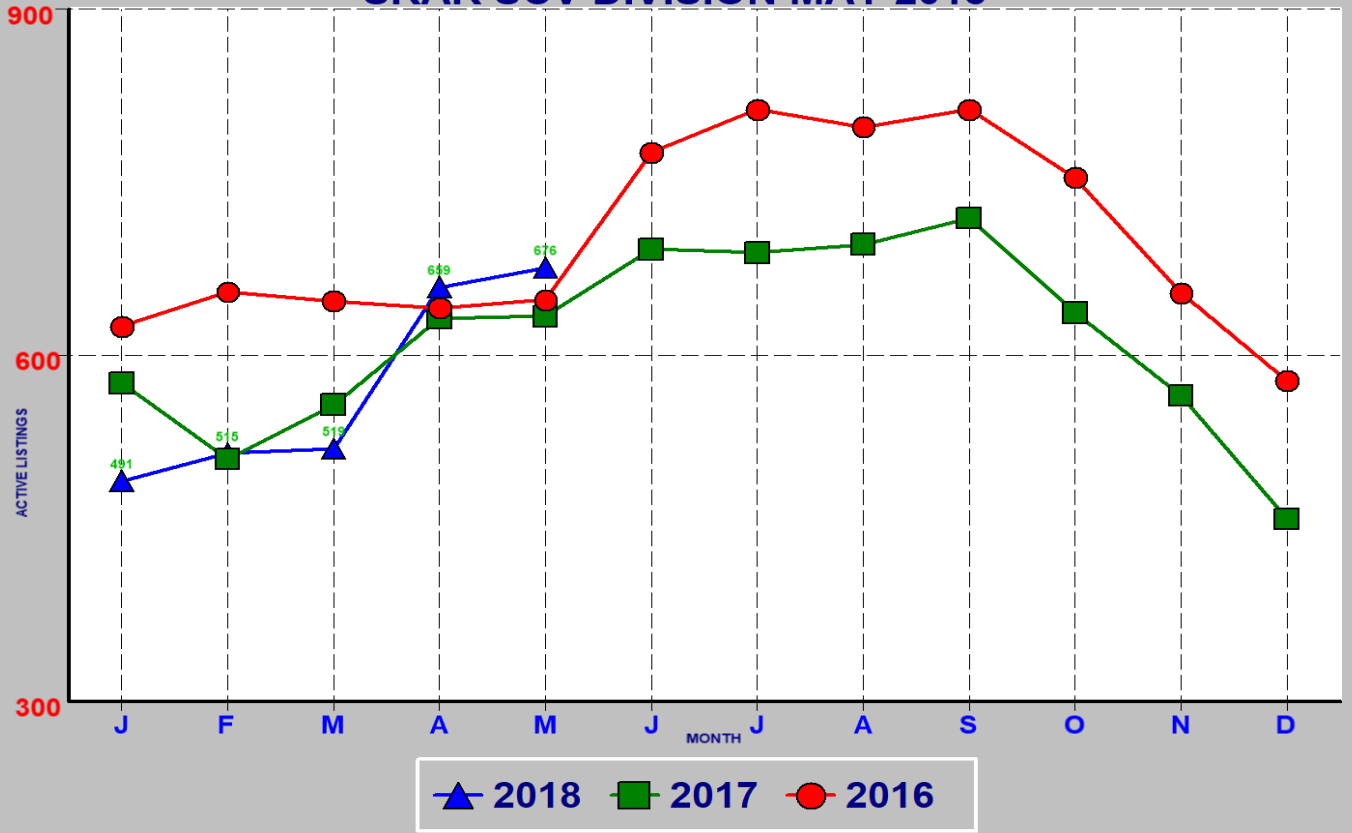

RESIDENTIAL INVENTORY SRAR SCV DIVISION MAY 2018

NEW LISTINGS SRAR SCV DIVISION MAY 2018

RESIDENTIAL ESCROWS CLOSED SRAR SCV DIVISION MAY 2018

RESIDENTIAL ESCROWS OPENED SRAR SCV DIVISION MAY 2018

SINGLE FAMILY ESCROWS CLOSED SRAR SCV DIVISION MAY 2018

SINGLE FAMILY ESCROWS OPENED SRAR SCV DIVISION MAY 2018

SINGLE FAMILY SALES BY PRICE SRAR SCV DIVISION MAY 2018

SINGLE FAMILY INVENTORY BY PRICE SRAR SCV DIVISION MAY 2018

CONDO ESCROWS CLOSED SRAR SCV DIVISION MAY 2018