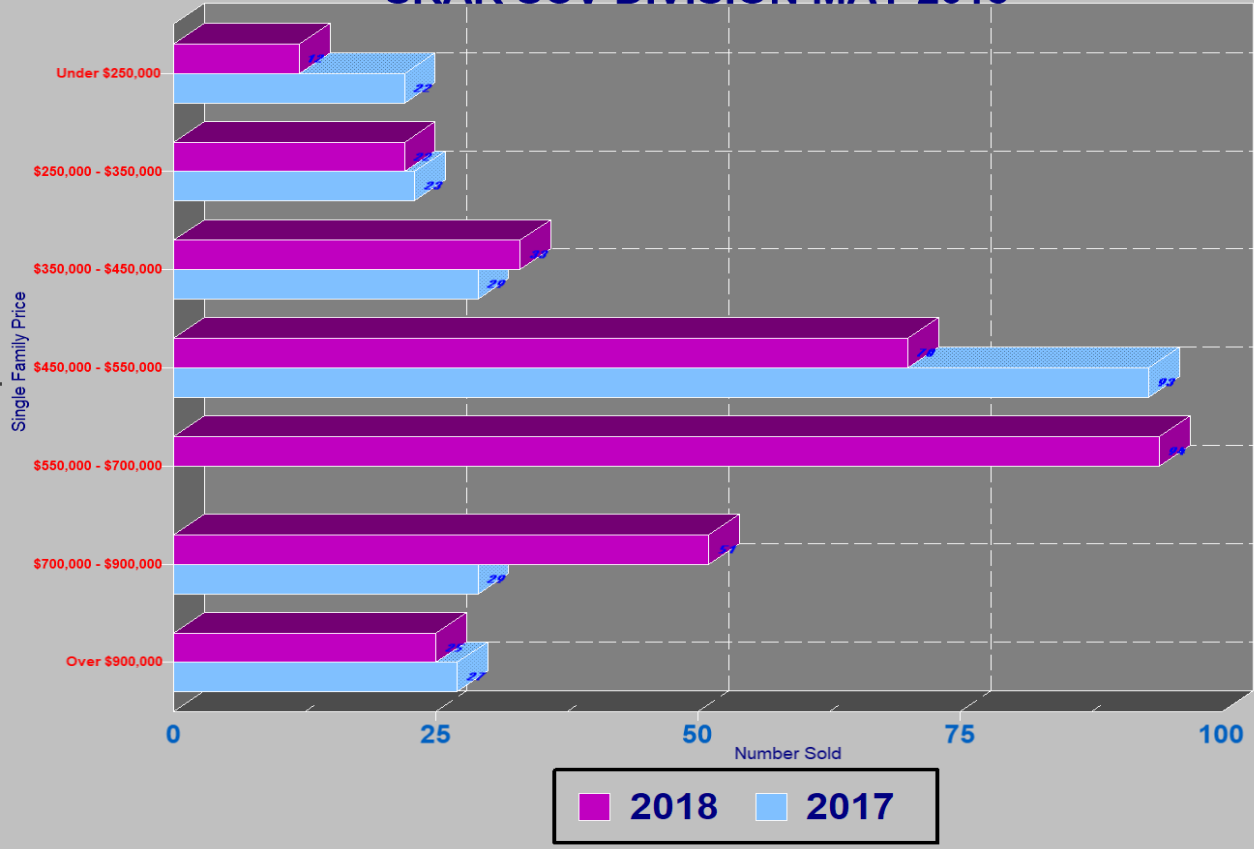

RESIDENTIAL INVENTORY SRAR SCV DIVISION MAY 2018

NEW LISTINGS SRAR SCV DIVISION MAY 2018

RESIDENTIAL ESCROWS CLOSED SRAR SCV DIVISION MAY 2018

RESIDENTIAL ESCROWS OPENED SRAR SCV DIVISION MAY 2018

SINGLE FAMILY ESCROWS CLOSED SRAR SCV DIVISION MAY 2018

SINGLE FAMILY ESCROWS OPENED SRAR SCV DIVISION MAY 2018

SINGLE FAMILY SALES BY PRICE SRAR SCV DIVISION MAY 2018

SINGLE FAMILY INVENTORY BY PRICE SRAR SCV DIVISION MAY 2018

CONDO ESCROWS CLOSED SRAR SCV DIVISION MAY 2018