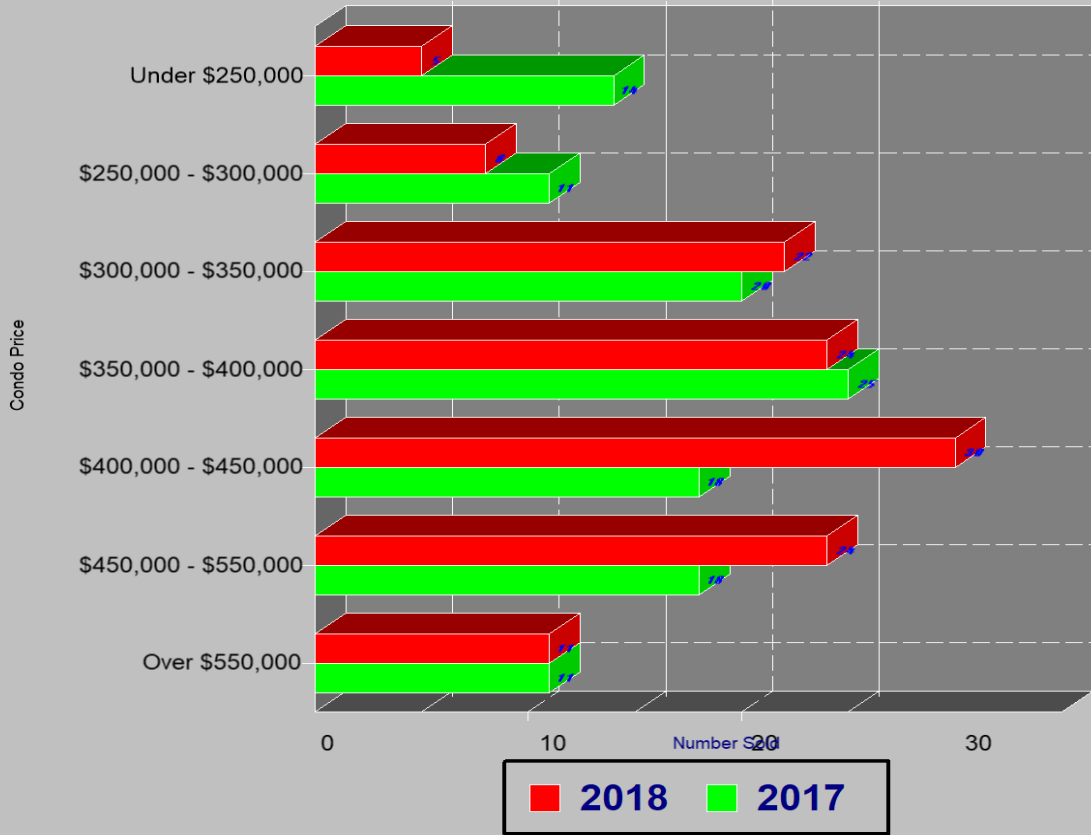

SINGLE FAMILY ESCROWS OPENED SRAR SCV DIVISION MAY 2018

SINGLE FAMILY SALES BY PRICE SRAR SCV DIVISION MAY 2018

SINGLE FAMILY INVENTORY BY PRICE SRAR SCV DIVISION MAY 2018

CONDO ESCROWS CLOSED SRAR SCV DIVISION MAY 2018

CONDO ESCROWS OPENED SRAR SCV DIVISION MAY 2018

CONDO SALES BY PRICE SRAR SCV DIVISION MAY 2018

CONDO INVENTORY BY PRICE SRAR SCV DIVISION MAY 2018