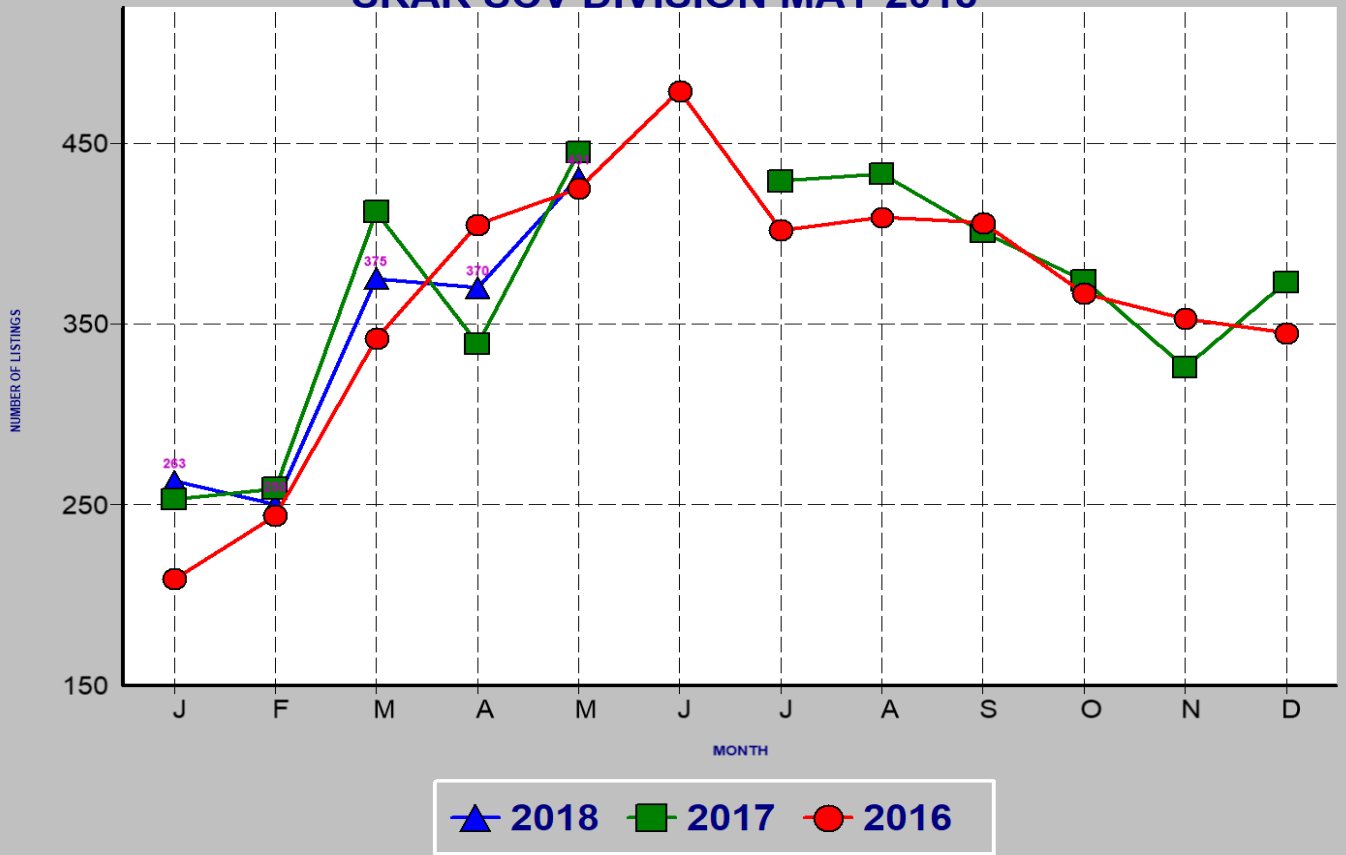

RESIDENTIAL INVENTORY SRAR SCV DIVISION MAY 2018

NEW LISTINGS SRAR SCV DIVISION MAY 2018

RESIDENTIAL ESCROWS CLOSED SRAR SCV DIVISION MAY 2018

RESIDENTIAL ESCROWS OPENED SRAR SCV DIVISION MAY 2018

SINGLE FAMILY ESCROWS CLOSED SRAR SCV DIVISION MAY 2018