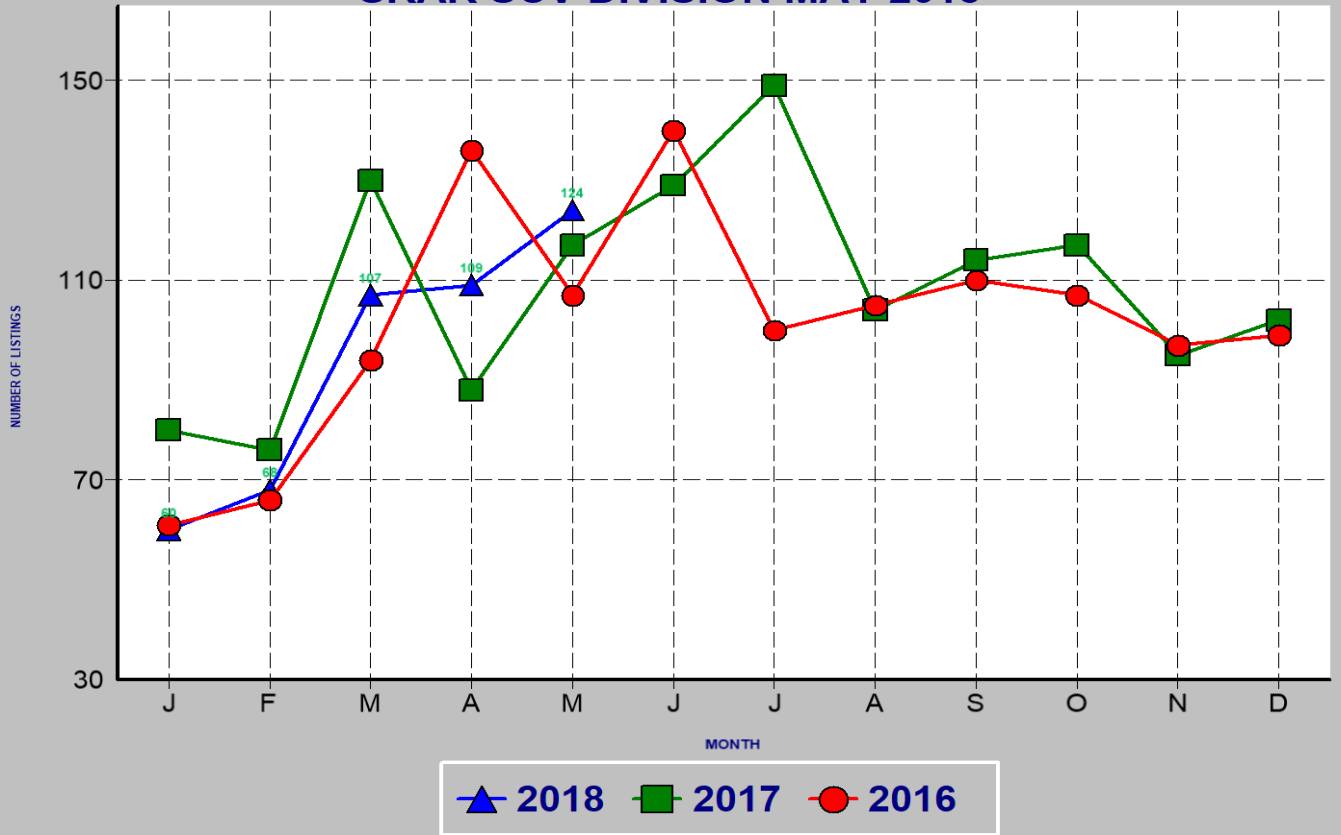

SINGLE FAMILY ESCROWS OPENED SRAR SCV DIVISION MAY 2018

SINGLE FAMILY SALES BY PRICE SRAR SCV DIVISION MAY 2018

SINGLE FAMILY INVENTORY BY PRICE SRAR SCV DIVISION MAY 2018

CONDO ESCROWS CLOSED SRAR SCV DIVISION MAY 2018