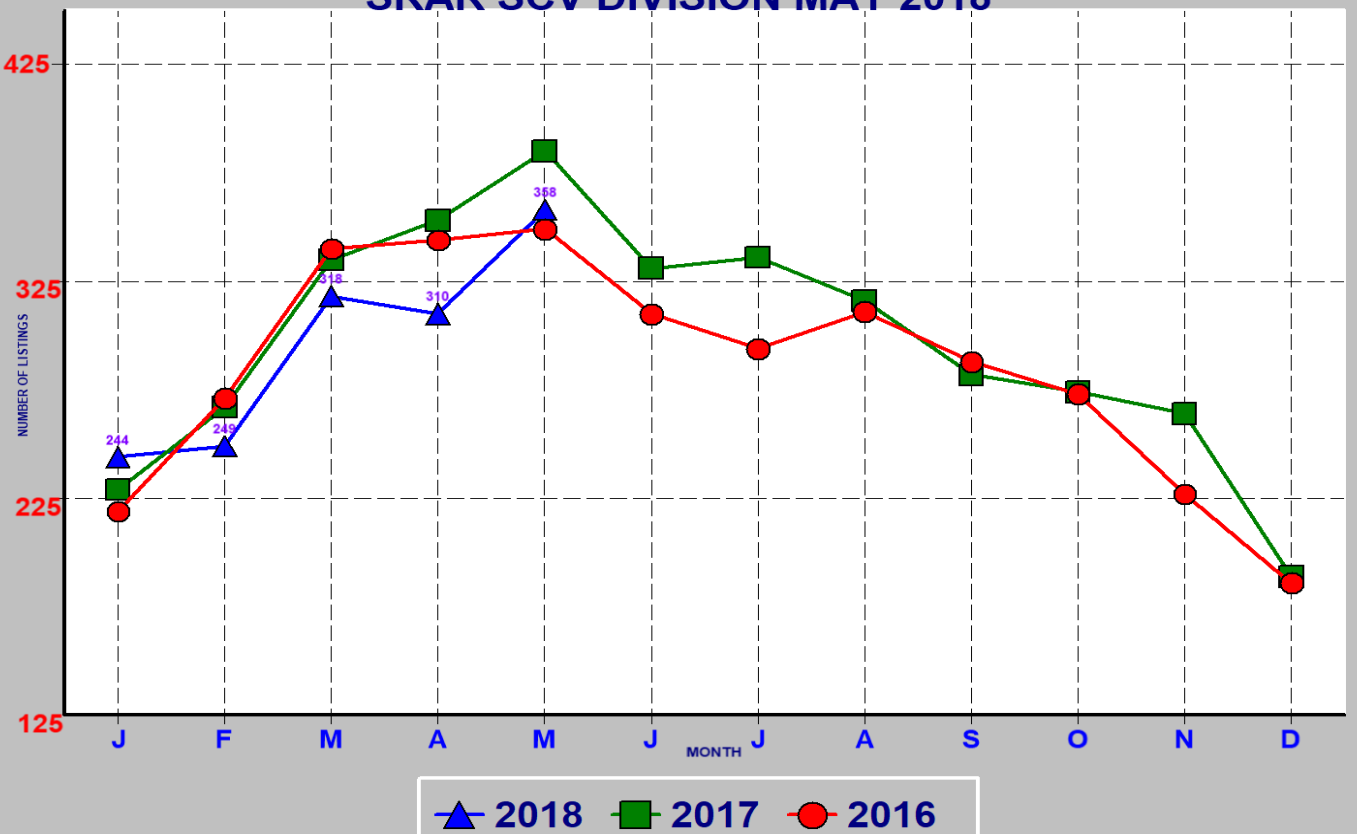

RESIDENTIAL INVENTORY SRAR SCV DIVISION MAY 2018

NEW LISTINGS SRAR SCV DIVISION MAY 2018

RESIDENTIAL ESCROWS CLOSED SRAR SCV DIVISION MAY 2018

RESIDENTIAL ESCROWS OPENED SRAR SCV DIVISION MAY 2018

SINGLE FAMILY ESCROWS CLOSED SRAR SCV DIVISION MAY 2018

SINGLE FAMILY ESCROWS OPENED SRAR SCV DIVISION MAY 2018

SINGLE FAMILY SALES BY PRICE SRAR SCV DIVISION MAY 2018

SINGLE FAMILY INVENTORY BY PRICE SRAR SCV DIVISION MAY 2018

CONDO ESCROWS CLOSED SRAR SCV DIVISION MAY 2018