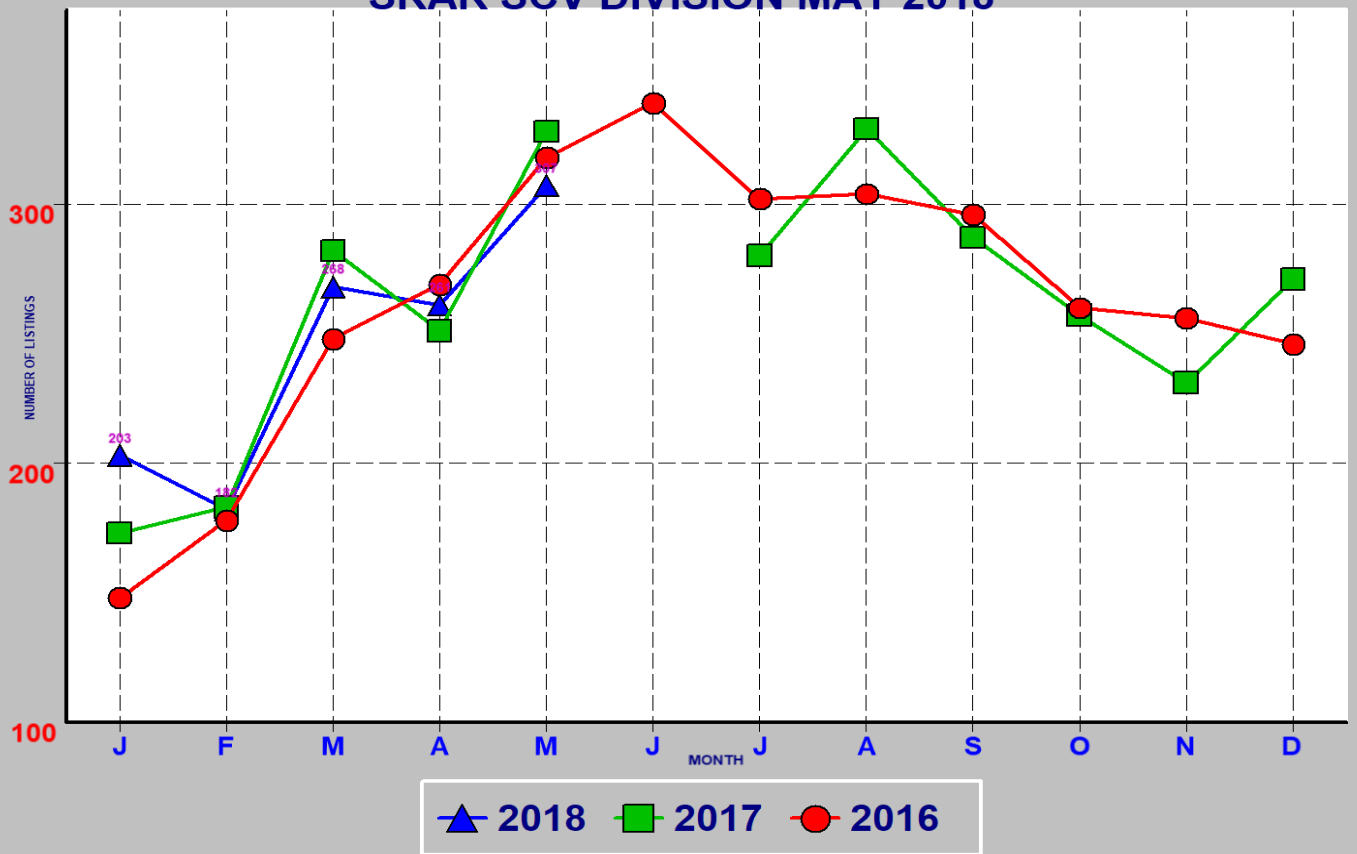

RESIDENTIAL INVENTORY SRAR SCV DIVISION MAY 2018

NEW LISTINGS SRAR SCV DIVISION MAY 2018

RESIDENTIAL ESCROWS CLOSED SRAR SCV DIVISION MAY 2018

RESIDENTIAL ESCROWS OPENED SRAR SCV DIVISION MAY 2018

SINGLE FAMILY ESCROWS CLOSED SRAR SCV DIVISION MAY 2018

SINGLE FAMILY ESCROWS OPENED SRAR SCV DIVISION MAY 2018

SINGLE FAMILY SALES BY PRICE SRAR SCV DIVISION MAY 2018

SINGLE FAMILY INVENTORY BY PRICE SRAR SCV DIVISION MAY 2018

CONDO ESCROWS CLOSED SRAR SCV DIVISION MAY 2018