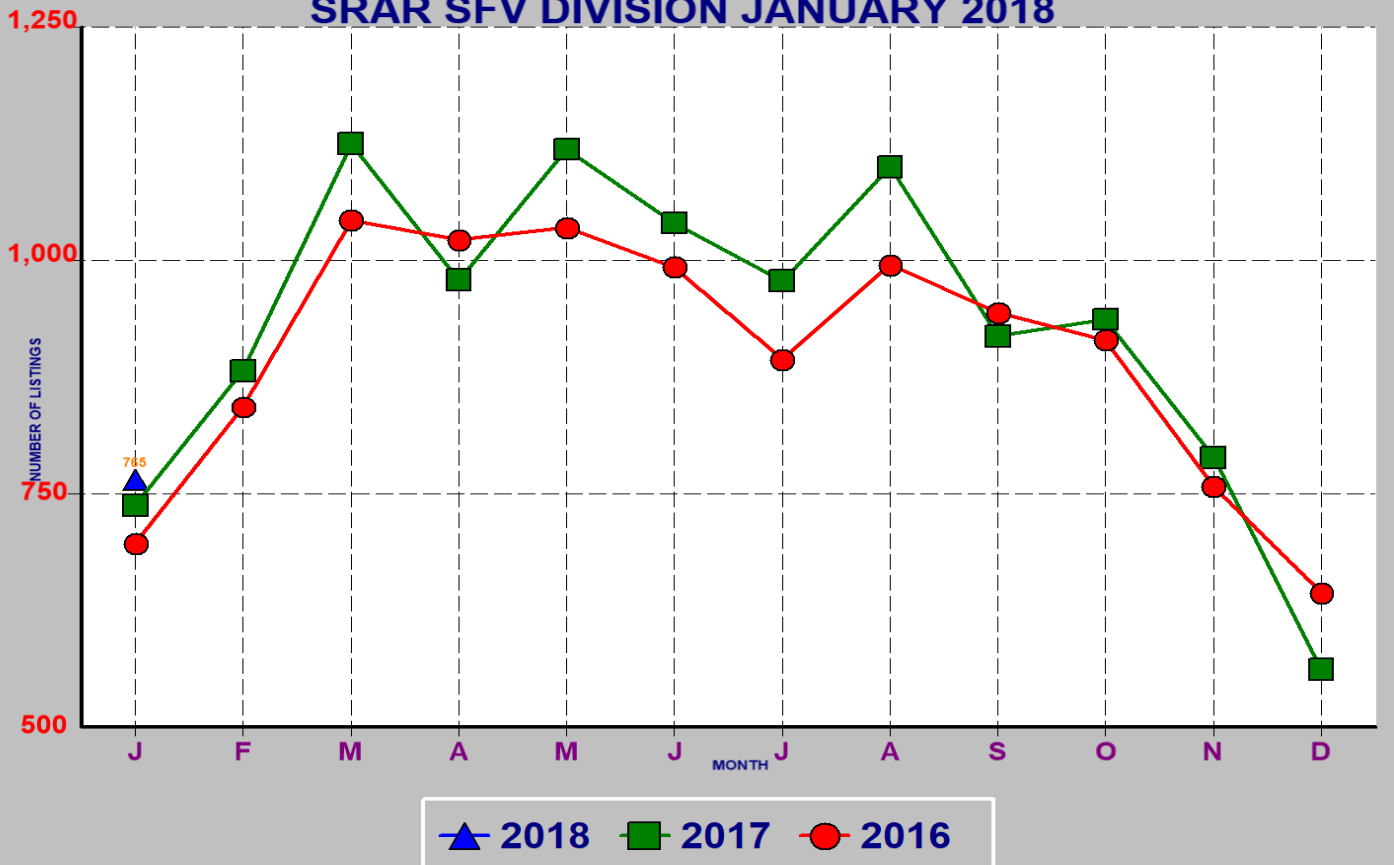

SINGLE FAMILY ESCROWS OPENED SRAR SFV DIVISION JANUARY 2018