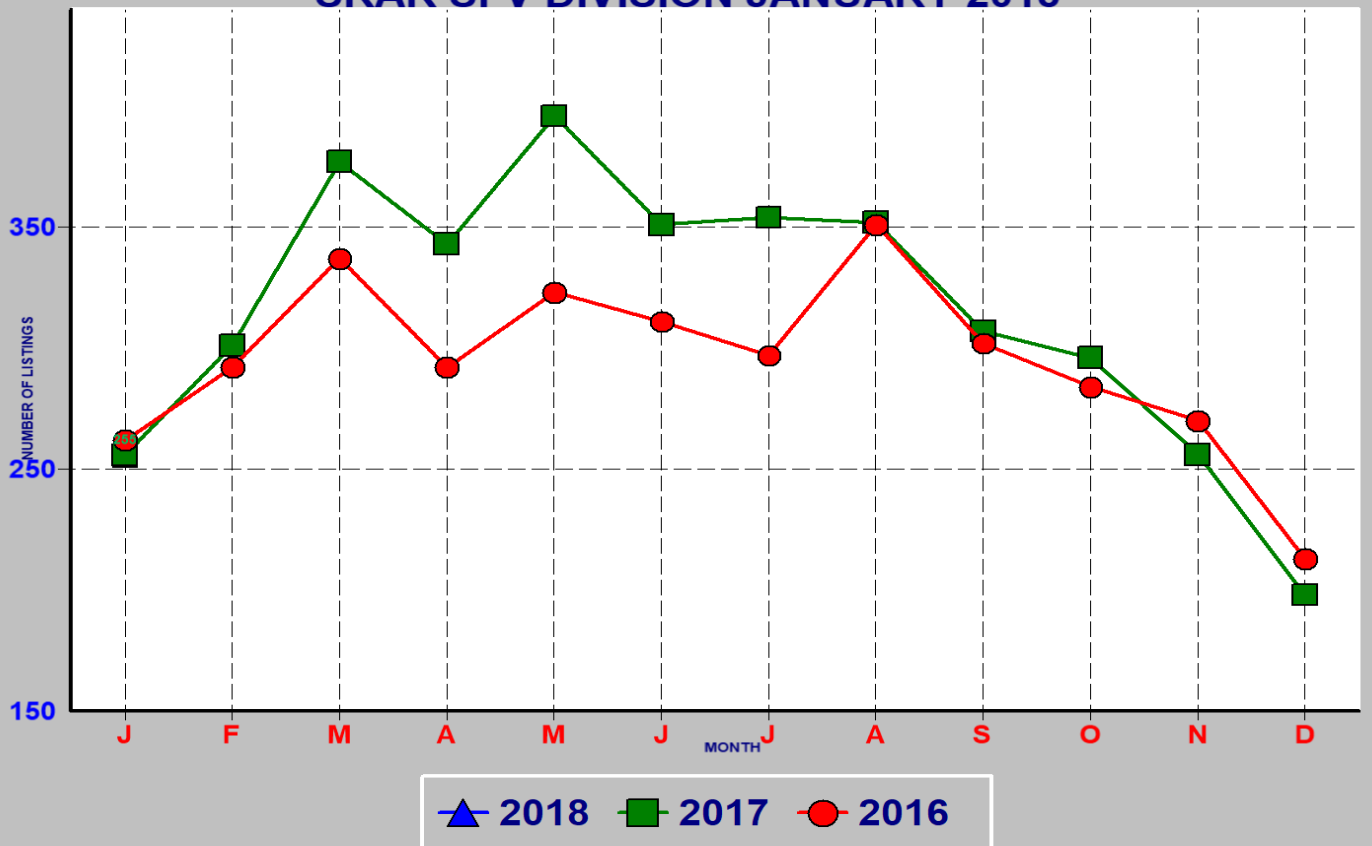

CONDO ESCROWS OPENED SRAR SFV DIVISION JANUARY 2018