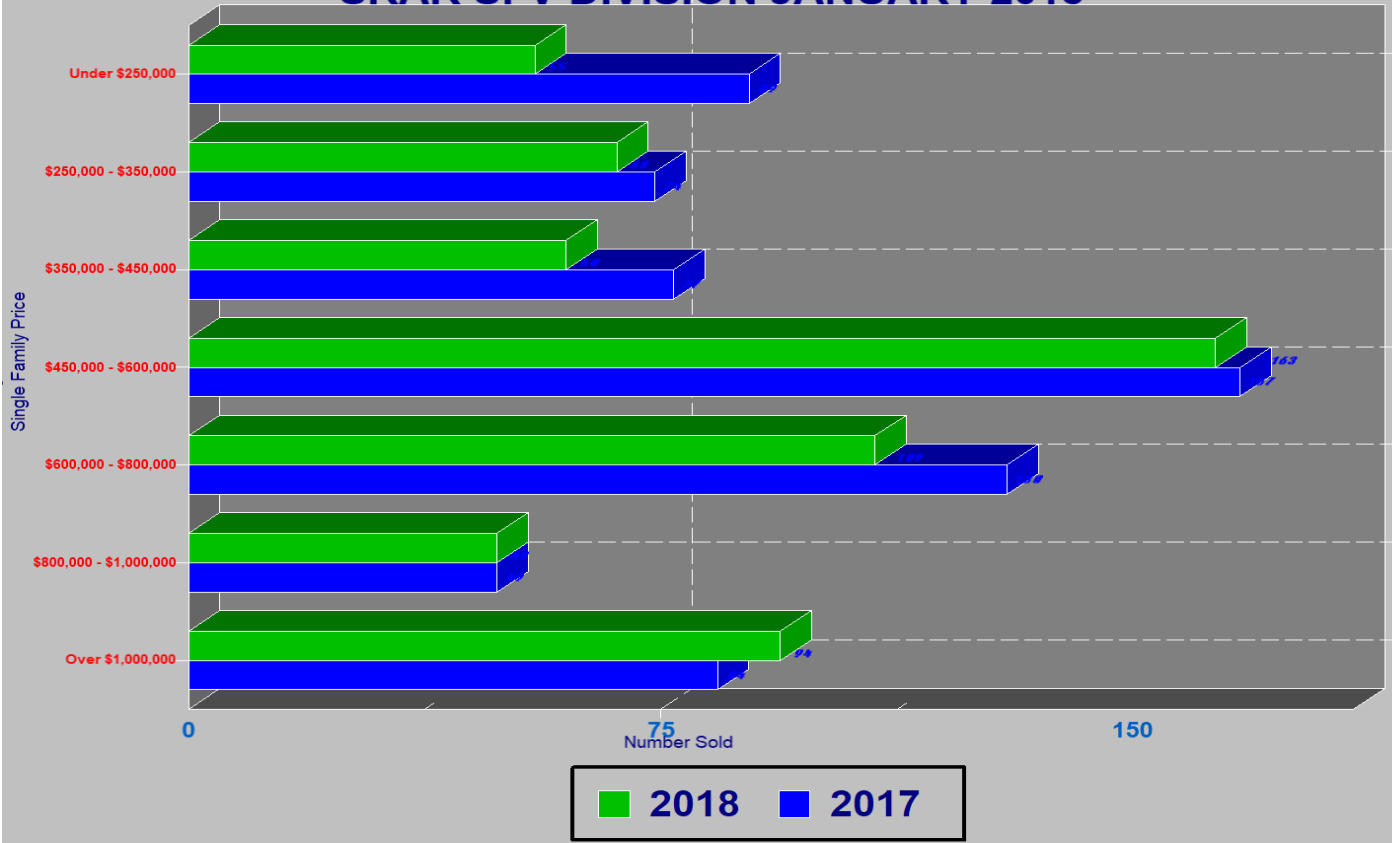

SINGLE FAMILY SALES BY PRICE SRAR SFV DIVISION JANUARY 2018