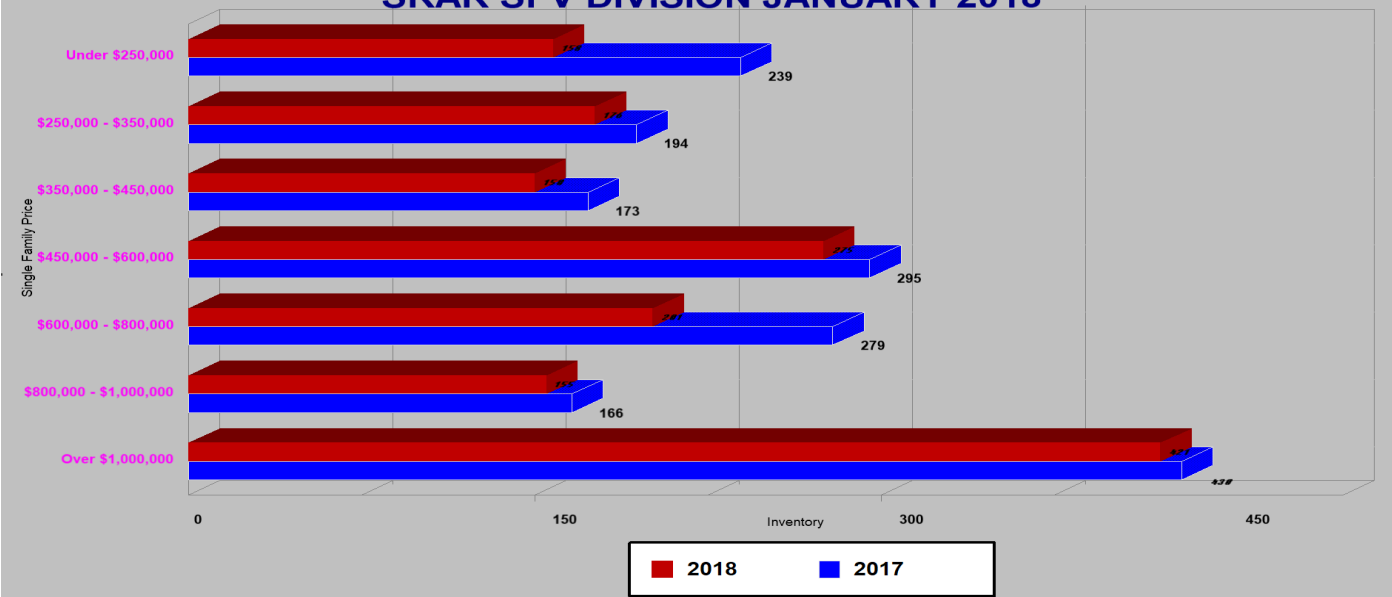

SINGLE FAMILY INVENTORY BY PRICE SRAR SFV DIVISION JANUARY 2018