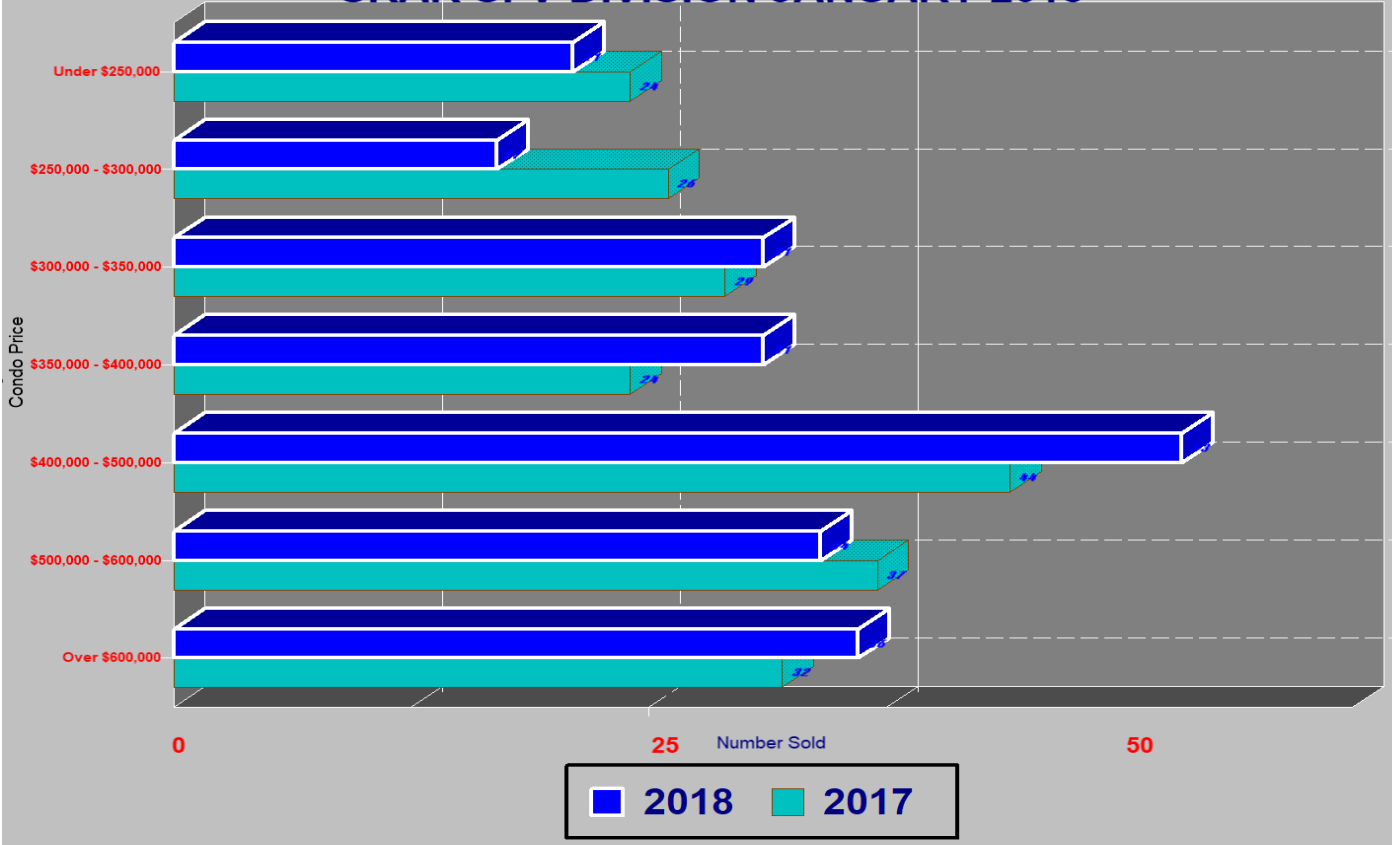

CONDO SALES BY PRICE SRAR SFV DIVISION JANUARY 2018