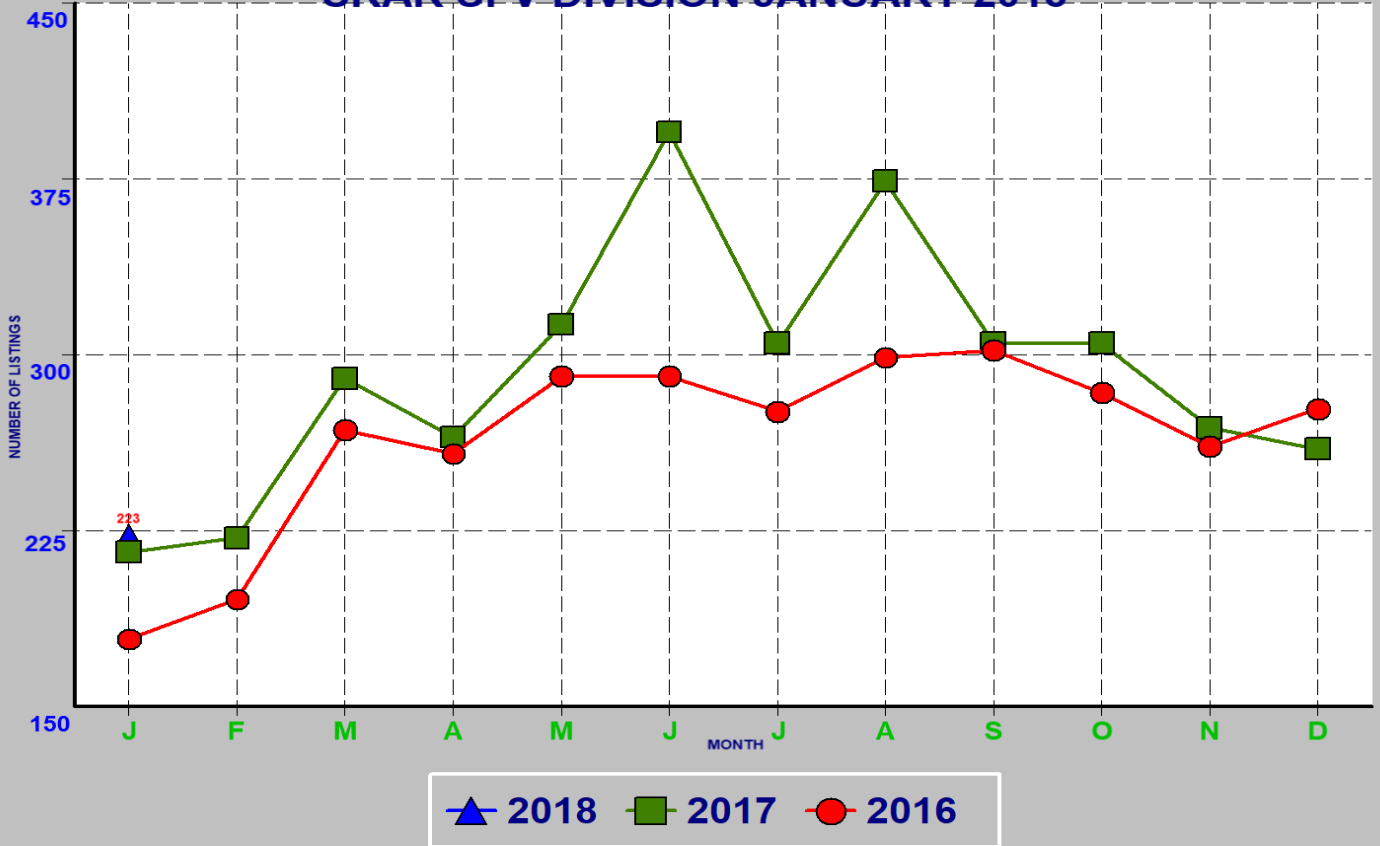

CONDO ESCROWS CLOSED SRAR SFV DIVISION JANUARY 2018