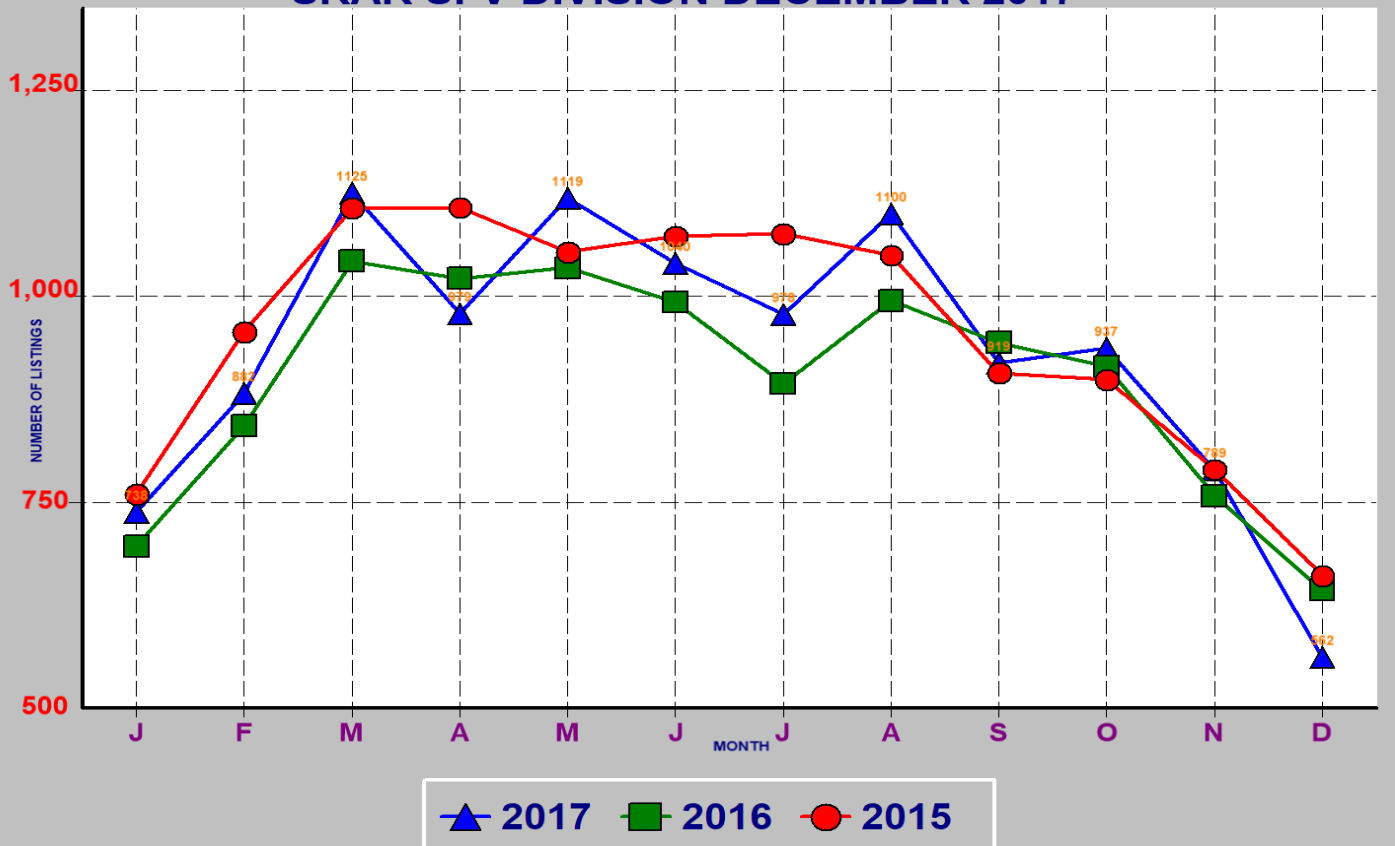

SINGLE FAMILY ESCROWS OPENED SRAR SFV DIVISION DECEMBER 2017