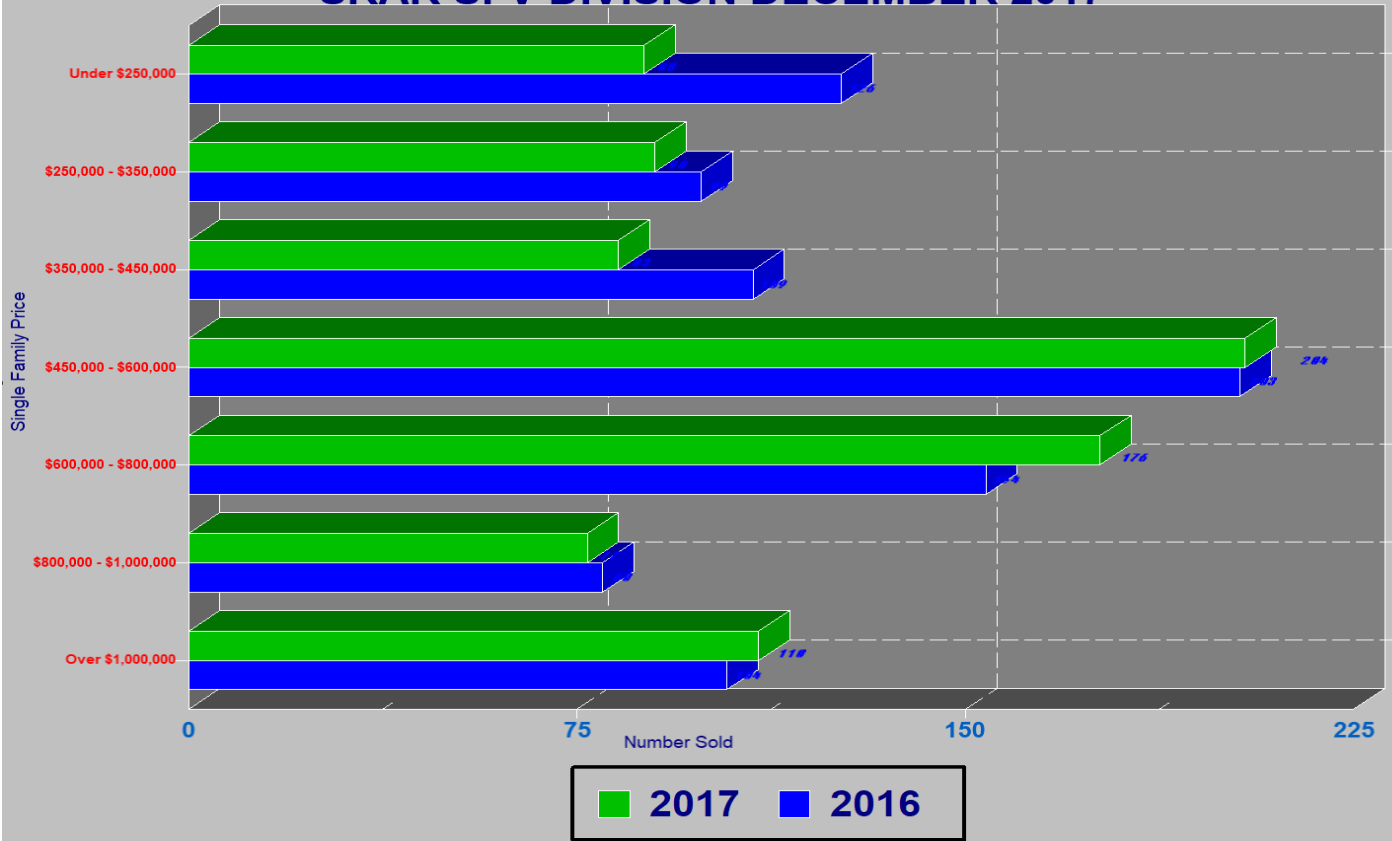

SINGLE FAMILY SALES BY PRICE SRAR SFV DIVISION DECEMBER 2017