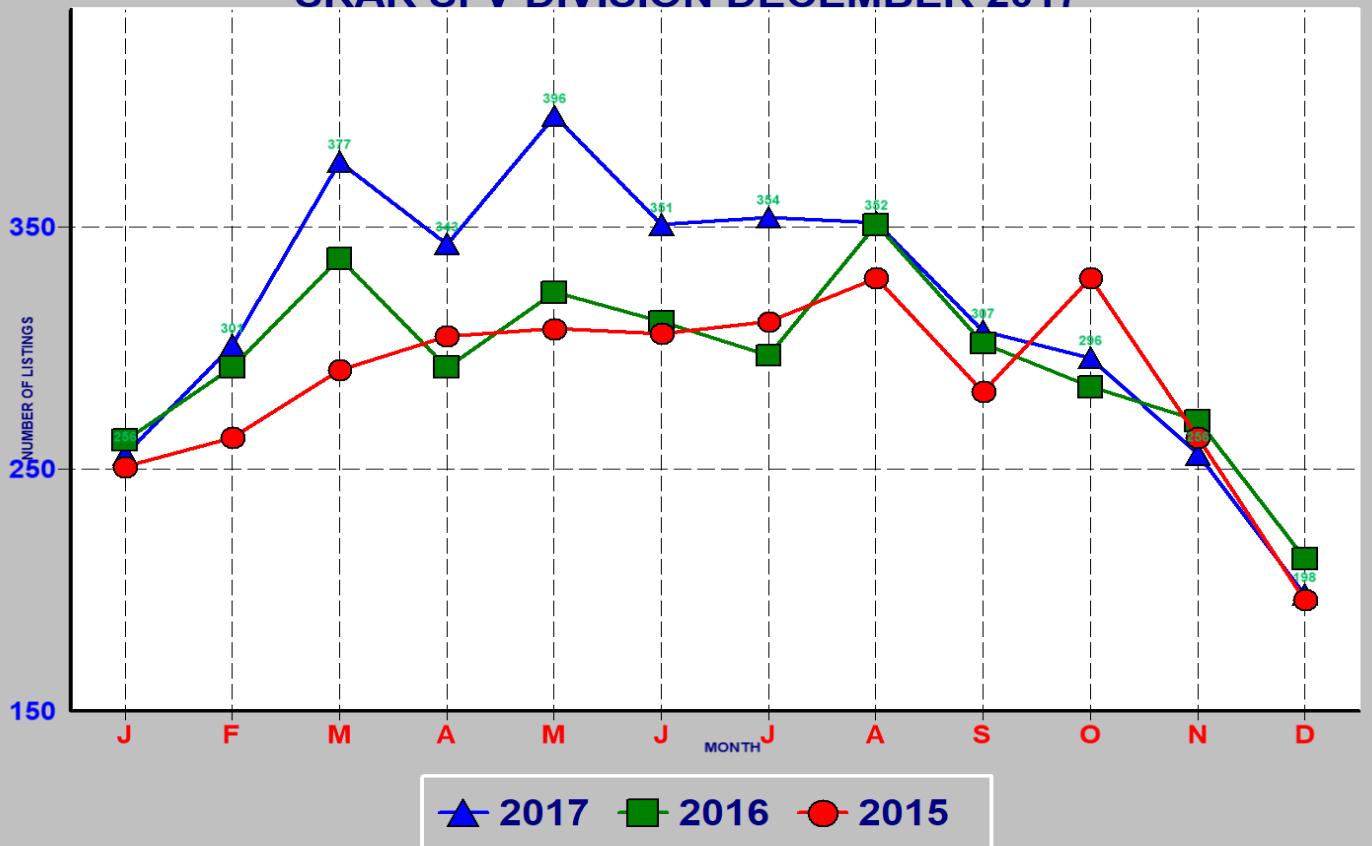

CONDO ESCROWS OPENED SRAR SFV DIVISION DECEMBER 2017