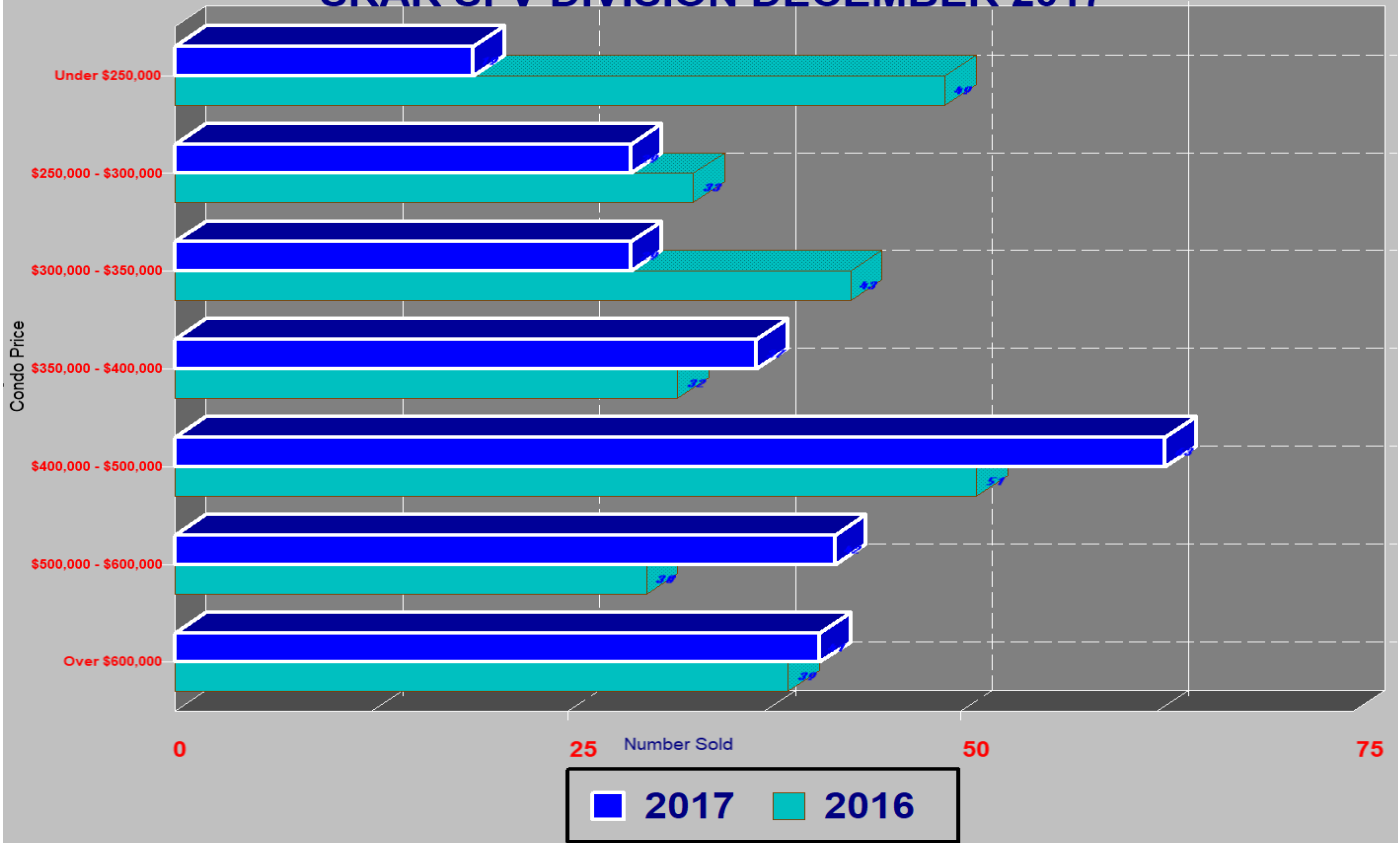

CONDO SALES BY PRICE SRAR SFV DIVISION DECEMBER 2017