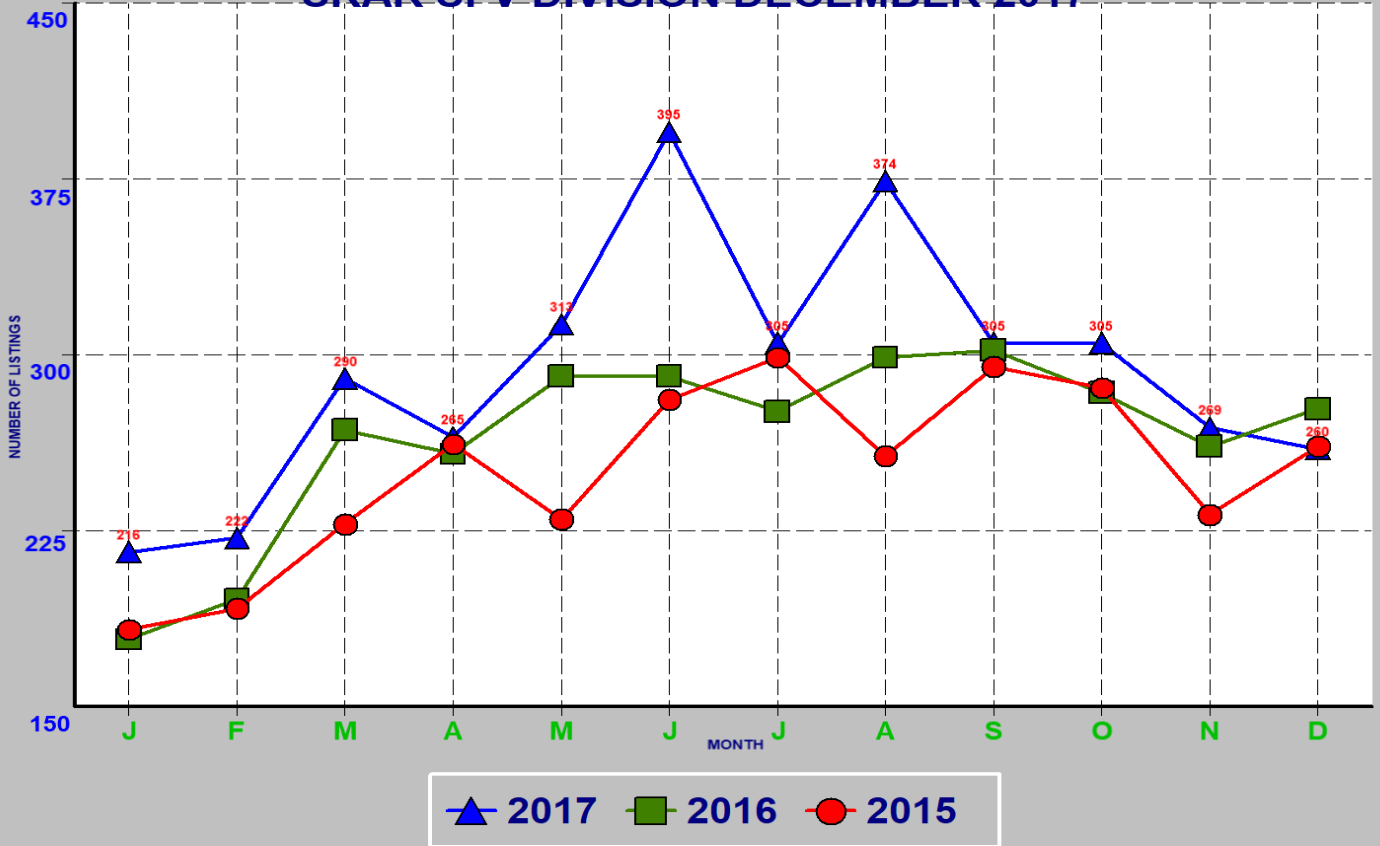

CONDO ESCROWS CLOSED SRAR SFV DIVISION DECEMBER 2017