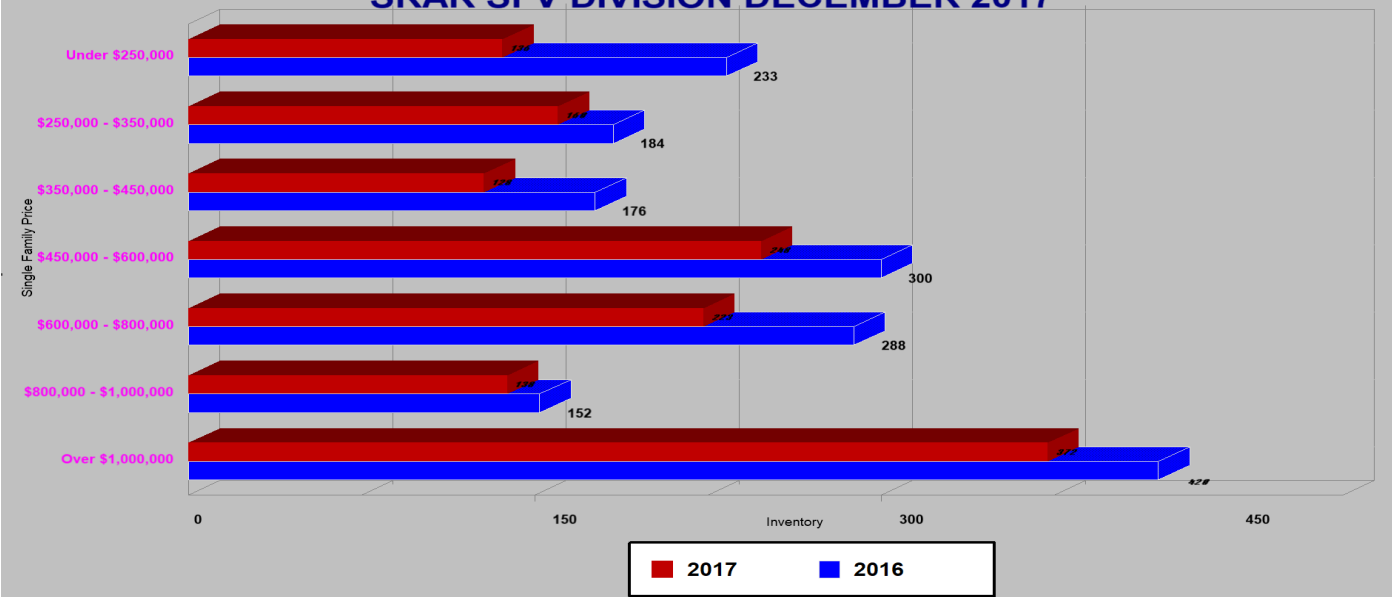

SINGLE FAMILY INVENTORY BY PRICE SRAR SFV DIVISION DECEMBER 2017