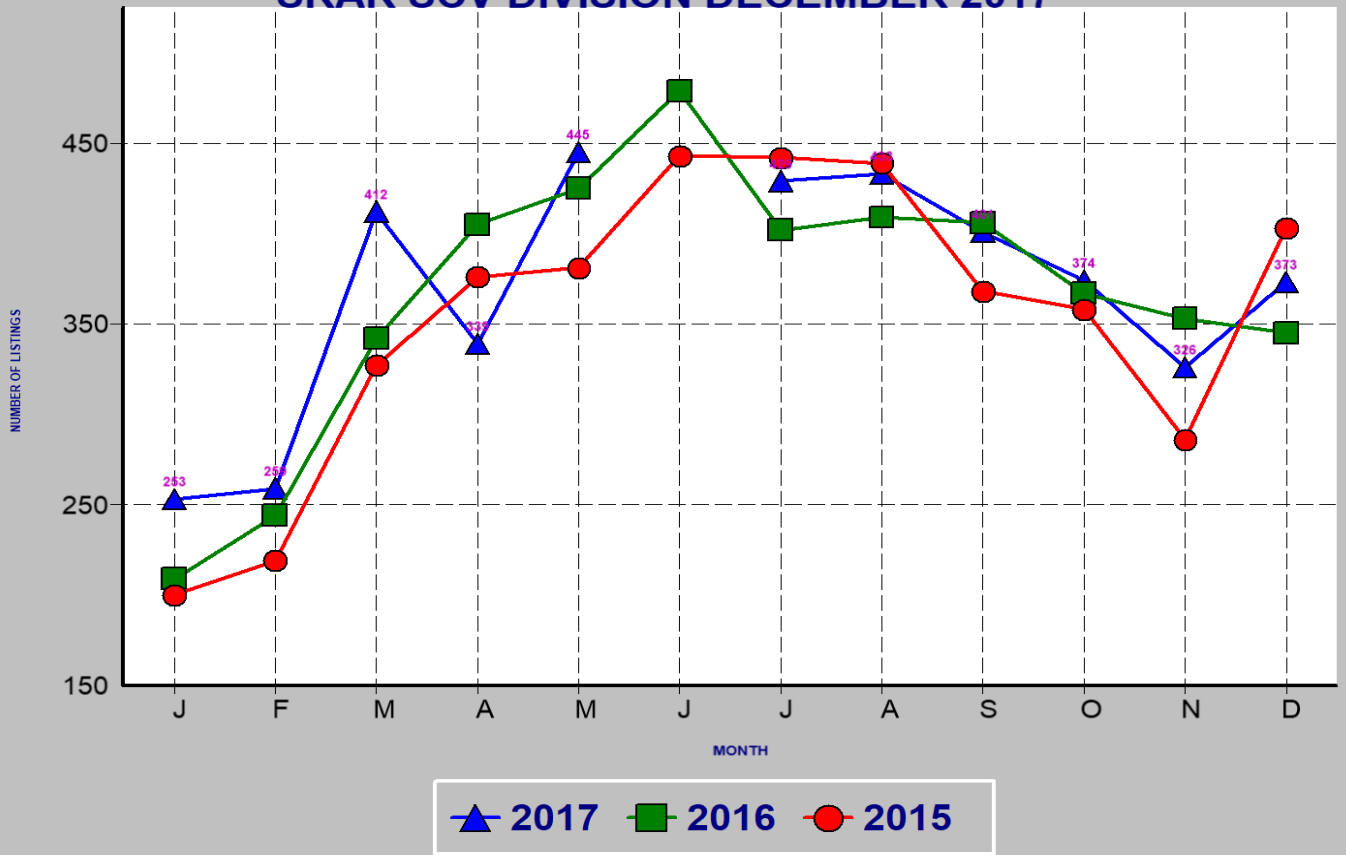

RESIDENTIAL INVENTORY SRAR SCV DIVISION DECEMBER 2017

NEW LISTINGS SRAR SCV DIVISION DECEMBER 2017

RESIDENTIAL ESCROWS CLOSED SRAR SCV DIVISION DECEMBER 2017

RESIDENTIAL ESCROWS OPENED SRAR SCV DIVISION DECEMBER 2017

SINGLE FAMILY ESCROWS CLOSED SRAR SCV DIVISION DECEMBER 2017

SINGLE FAMILY ESCROWS OPENED SRAR SCV DIVISION DECEMBER 2017

SINGLE FAMILY SALES BY PRICE SRAR SCV DIVISION DECEMBER 2017

SINGLE FAMILY INVENTORY BY PRICE SRAR SCV DIVISION DECEMBER 2017