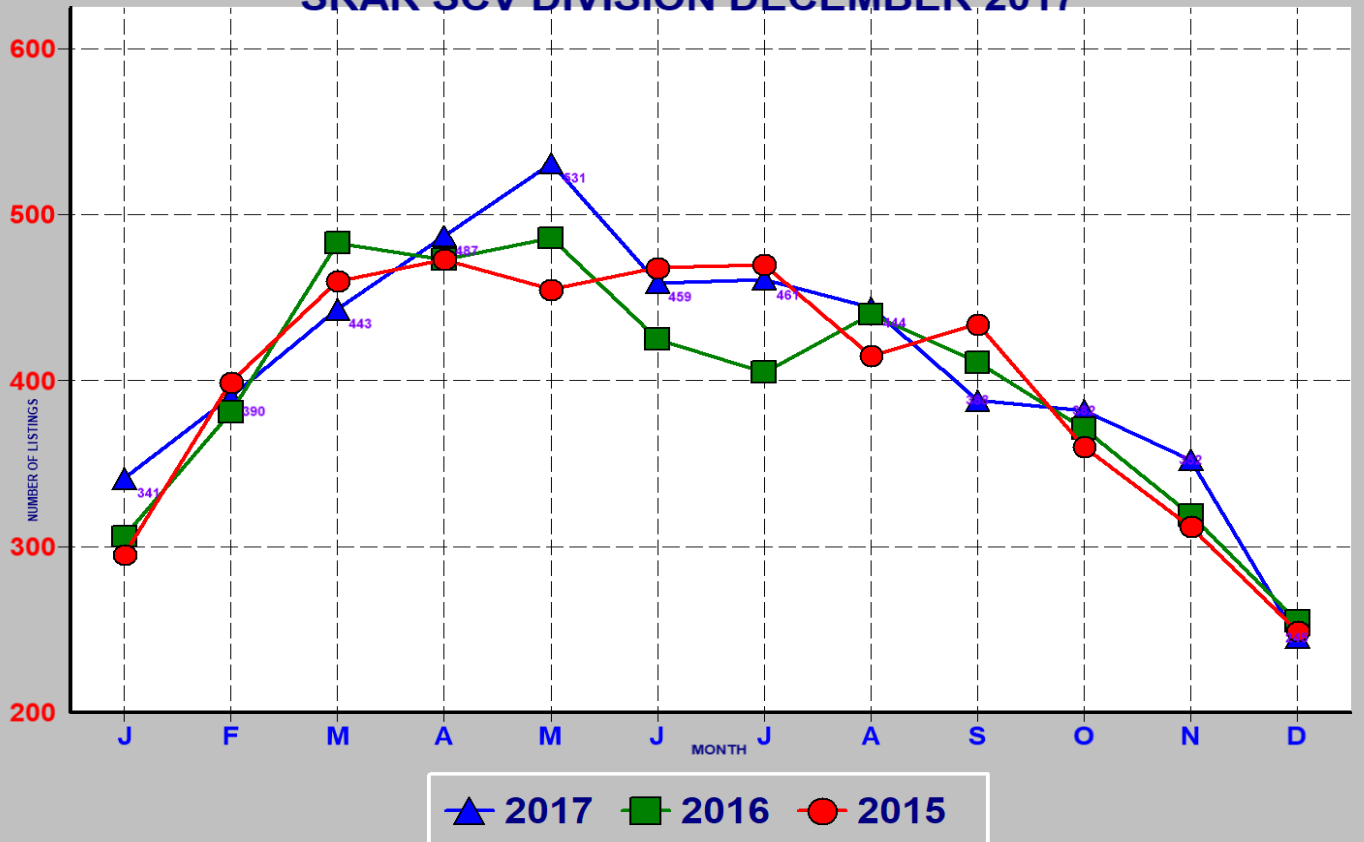

RESIDENTIAL INVENTORY SRAR SCV DIVISION DECEMBER 2017

NEW LISTINGS SRAR SCV DIVISION DECEMBER 2017

RESIDENTIAL ESCROWS CLOSED SRAR SCV DIVISION DECEMBER 2017

RESIDENTIAL ESCROWS OPENED SRAR SCV DIVISION DECEMBER 2017

SINGLE FAMILY ESCROWS CLOSED SRAR SCV DIVISION DECEMBER 2017

SINGLE FAMILY ESCROWS OPENED SRAR SCV DIVISION DECEMBER 2017

SINGLE FAMILY SALES BY PRICE SRAR SCV DIVISION DECEMBER 2017

SINGLE FAMILY INVENTORY BY PRICE SRAR SCV DIVISION DECEMBER 2017