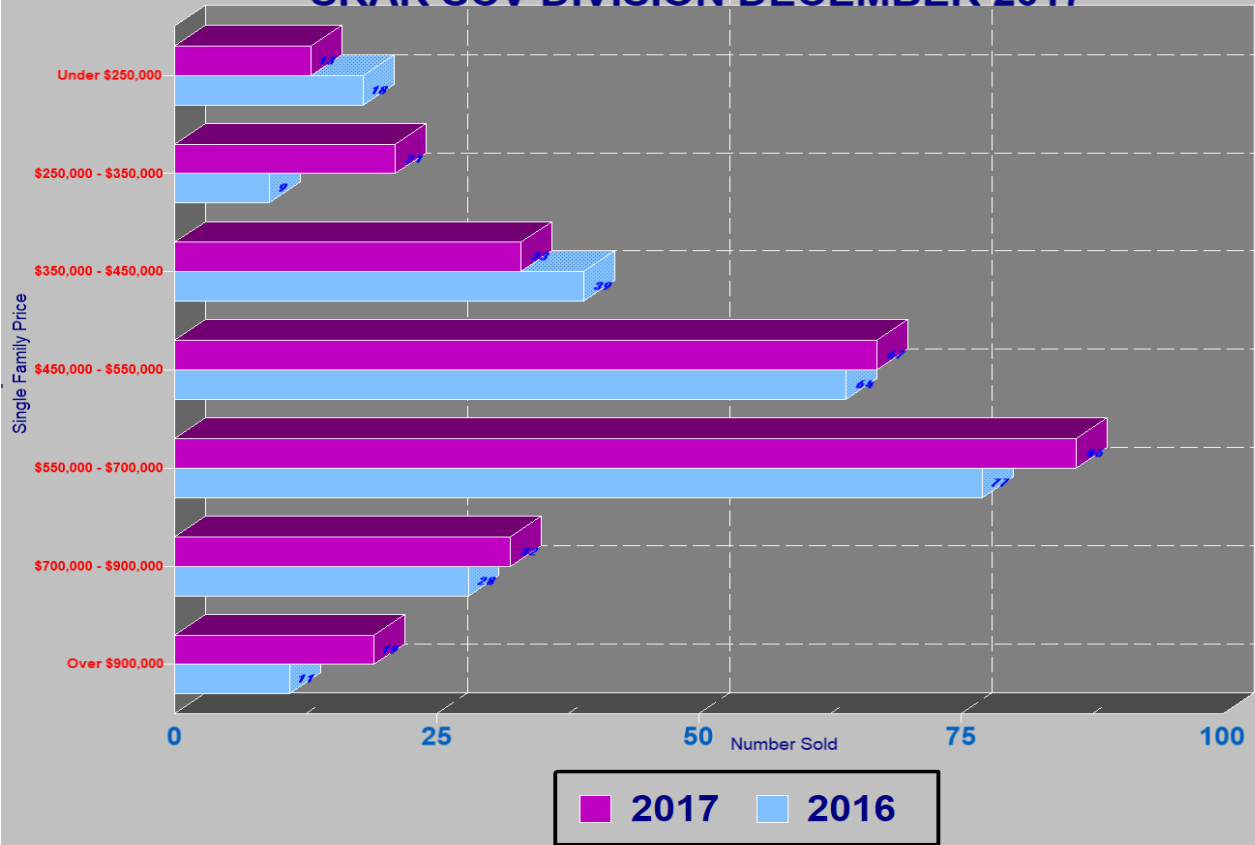

RESIDENTIAL INVENTORY SRAR SCV DIVISION DECEMBER 2017

NEW LISTINGS SRAR SCV DIVISION DECEMBER 2017

RESIDENTIAL ESCROWS CLOSED SRAR SCV DIVISION DECEMBER 2017

RESIDENTIAL ESCROWS OPENED SRAR SCV DIVISION DECEMBER 2017

SINGLE FAMILY ESCROWS CLOSED SRAR SCV DIVISION DECEMBER 2017

SINGLE FAMILY ESCROWS OPENED SRAR SCV DIVISION DECEMBER 2017

SINGLE FAMILY SALES BY PRICE SRAR SCV DIVISION DECEMBER 2017

SINGLE FAMILY INVENTORY BY PRICE SRAR SCV DIVISION DECEMBER 2017