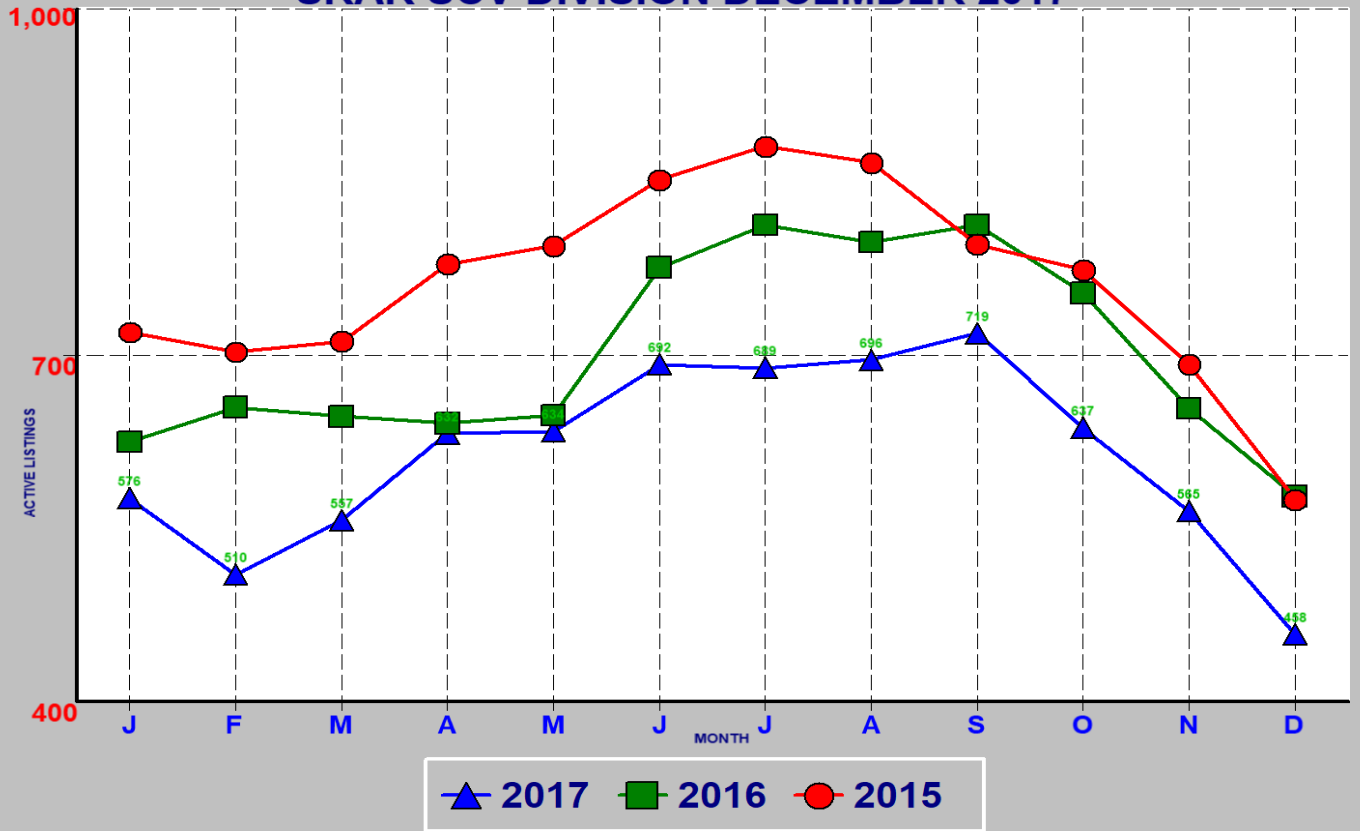

RESIDENTIAL INVENTORY SRAR SCV DIVISION DECEMBER 2017

NEW LISTINGS SRAR SCV DIVISION DECEMBER 2017

RESIDENTIAL ESCROWS CLOSED SRAR SCV DIVISION DECEMBER 2017

RESIDENTIAL ESCROWS OPENED SRAR SCV DIVISION DECEMBER 2017

SINGLE FAMILY ESCROWS CLOSED SRAR SCV DIVISION DECEMBER 2017

SINGLE FAMILY ESCROWS OPENED SRAR SCV DIVISION DECEMBER 2017

SINGLE FAMILY SALES BY PRICE SRAR SCV DIVISION DECEMBER 2017

SINGLE FAMILY INVENTORY BY PRICE SRAR SCV DIVISION DECEMBER 2017