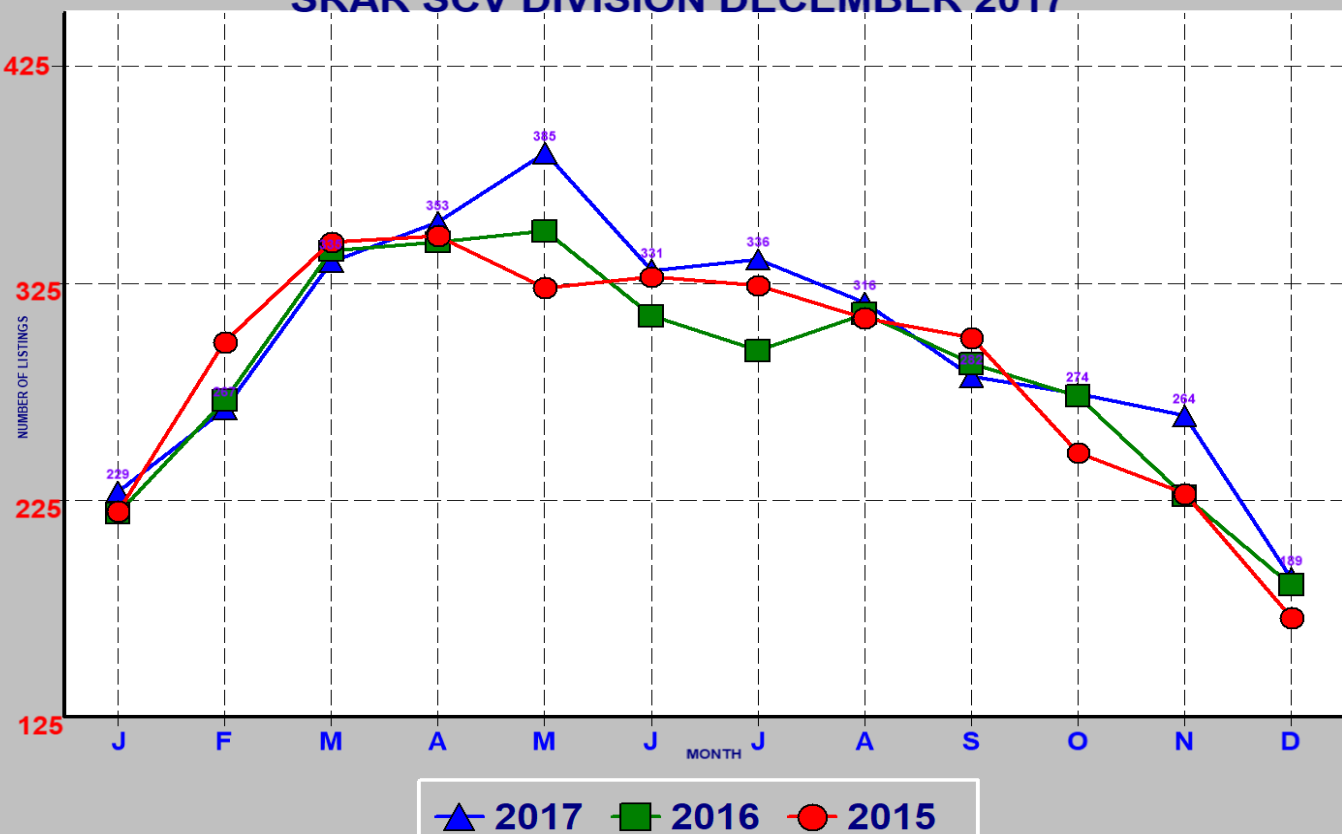

RESIDENTIAL INVENTORY SRAR SCV DIVISION DECEMBER 2017

NEW LISTINGS SRAR SCV DIVISION DECEMBER 2017

RESIDENTIAL ESCROWS CLOSED SRAR SCV DIVISION DECEMBER 2017

RESIDENTIAL ESCROWS OPENED SRAR SCV DIVISION DECEMBER 2017

SINGLE FAMILY ESCROWS CLOSED SRAR SCV DIVISION DECEMBER 2017

SINGLE FAMILY ESCROWS OPENED SRAR SCV DIVISION DECEMBER 2017

SINGLE FAMILY SALES BY PRICE SRAR SCV DIVISION DECEMBER 2017

SINGLE FAMILY INVENTORY BY PRICE SRAR SCV DIVISION DECEMBER 2017