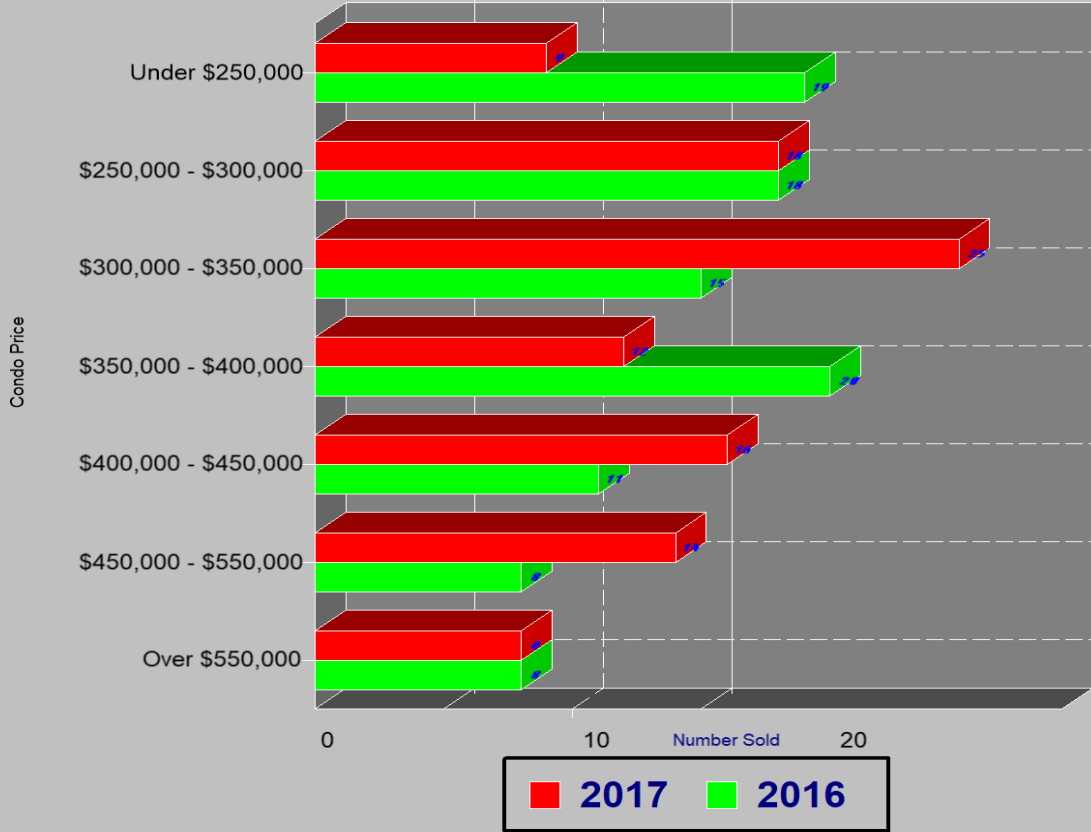

SINGLE FAMILY ESCROWS CLOSED SRAR SCV DIVISION DECEMBER 2017

SINGLE FAMILY ESCROWS OPENED SRAR SCV DIVISION DECEMBER 2017

SINGLE FAMILY SALES BY PRICE SRAR SCV DIVISION DECEMBER 2017

SINGLE FAMILY INVENTORY BY PRICE SRAR SCV DIVISION DECEMBER 2017

CONDO ESCROWS CLOSED SRAR SCV DIVISION DECEMBER 2017

CONDO ESCROWS OPENED SRAR SCV DIVISION DECEMBER 2017

CONDO SALES BY PRICE SRAR SCV DIVISION DECEMBER 2017

CONDO INVENTORY BY PRICE SRAR SCV DIVISION DECEMBER 2017