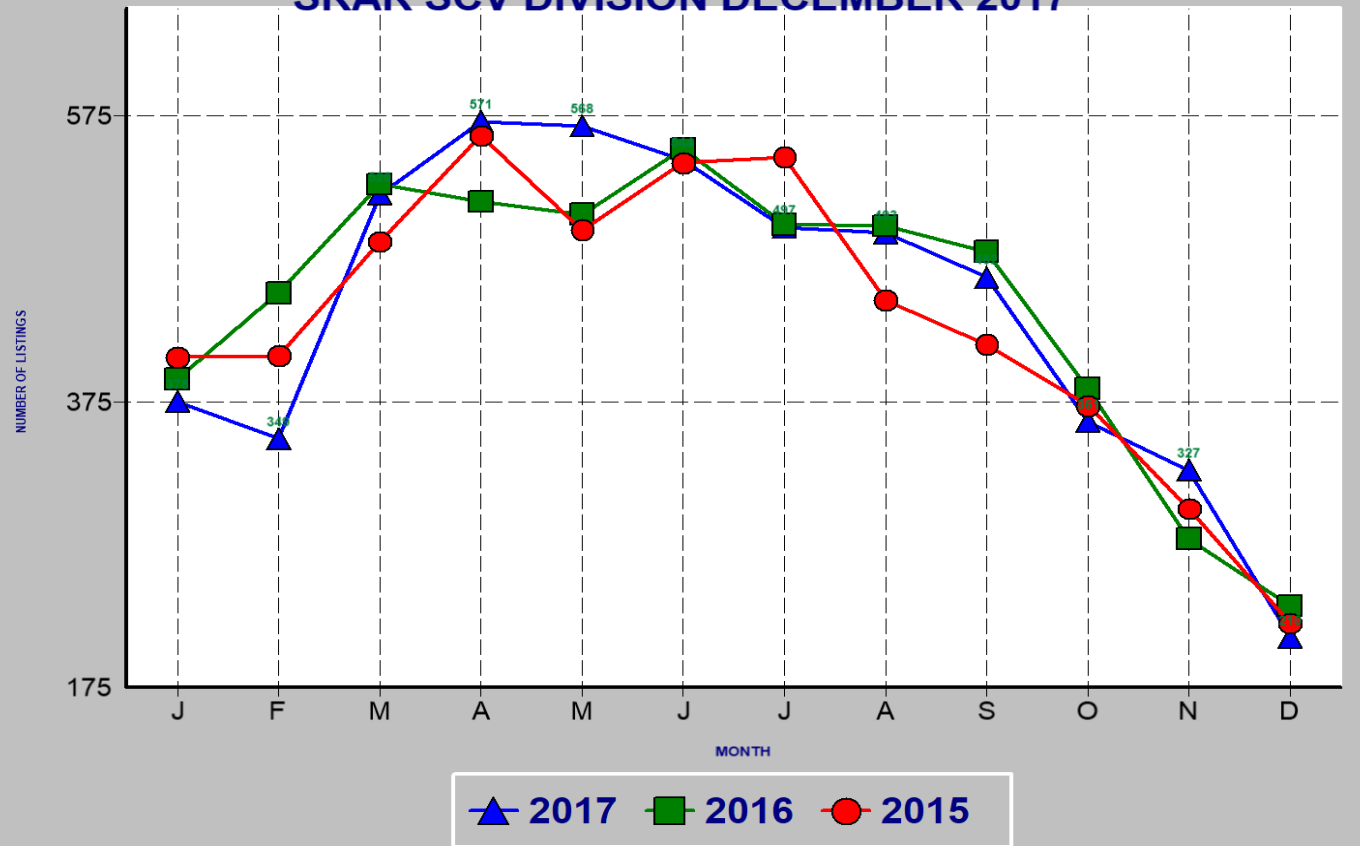

RESIDENTIAL INVENTORY SRAR SCV DIVISION DECEMBER 2017

NEW LISTINGS SRAR SCV DIVISION DECEMBER 2017

RESIDENTIAL ESCROWS CLOSED SRAR SCV DIVISION DECEMBER 2017

RESIDENTIAL ESCROWS OPENED SRAR SCV DIVISION DECEMBER 2017

SINGLE FAMILY ESCROWS CLOSED SRAR SCV DIVISION DECEMBER 2017

SINGLE FAMILY ESCROWS OPENED SRAR SCV DIVISION DECEMBER 2017

SINGLE FAMILY SALES BY PRICE SRAR SCV DIVISION DECEMBER 2017

SINGLE FAMILY INVENTORY BY PRICE SRAR SCV DIVISION DECEMBER 2017