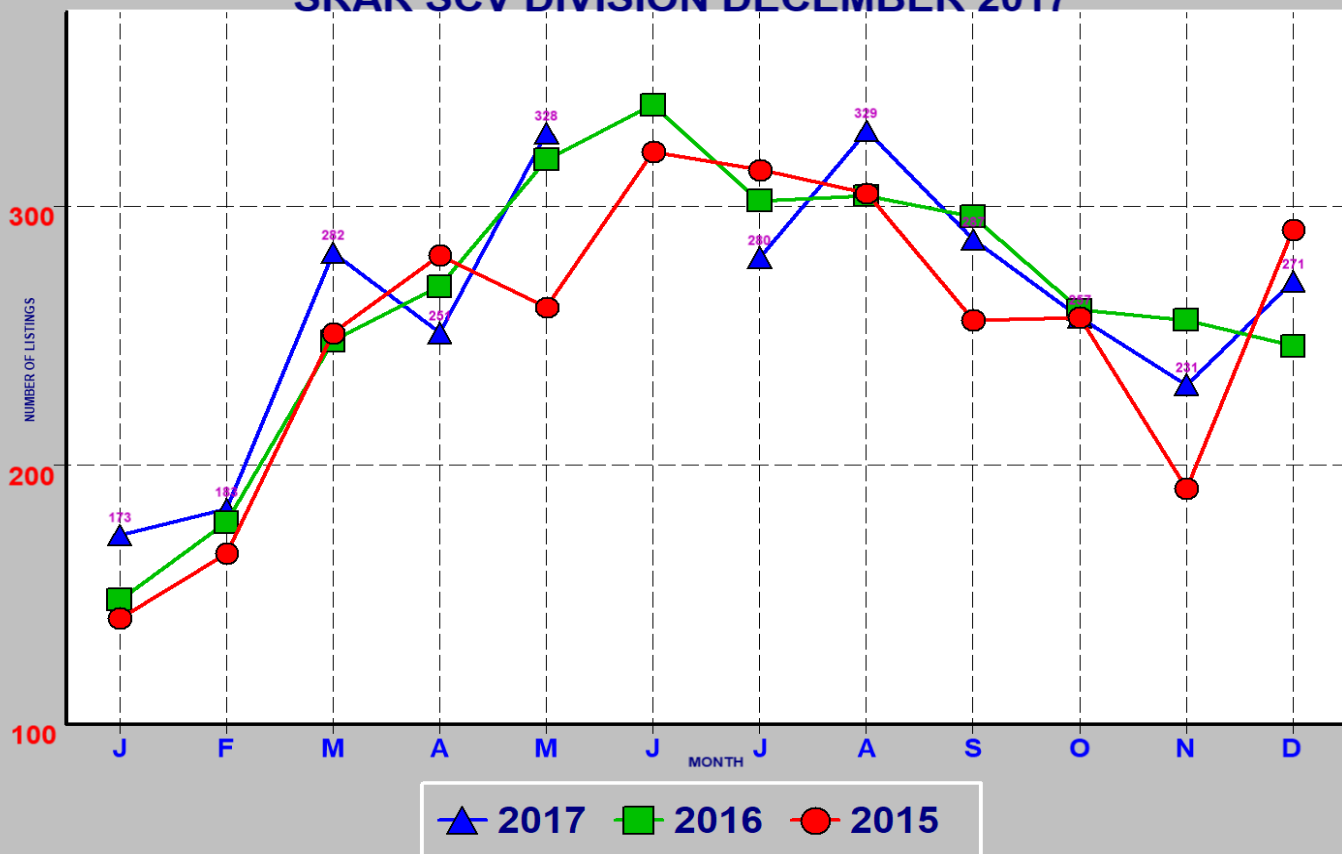

RESIDENTIAL INVENTORY SRAR SCV DIVISION DECEMBER 2017

NEW LISTINGS SRAR SCV DIVISION DECEMBER 2017

RESIDENTIAL ESCROWS CLOSED SRAR SCV DIVISION DECEMBER 2017

RESIDENTIAL ESCROWS OPENED SRAR SCV DIVISION DECEMBER 2017

SINGLE FAMILY ESCROWS CLOSED SRAR SCV DIVISION DECEMBER 2017

SINGLE FAMILY ESCROWS OPENED SRAR SCV DIVISION DECEMBER 2017

SINGLE FAMILY SALES BY PRICE SRAR SCV DIVISION DECEMBER 2017

SINGLE FAMILY INVENTORY BY PRICE SRAR SCV DIVISION DECEMBER 2017