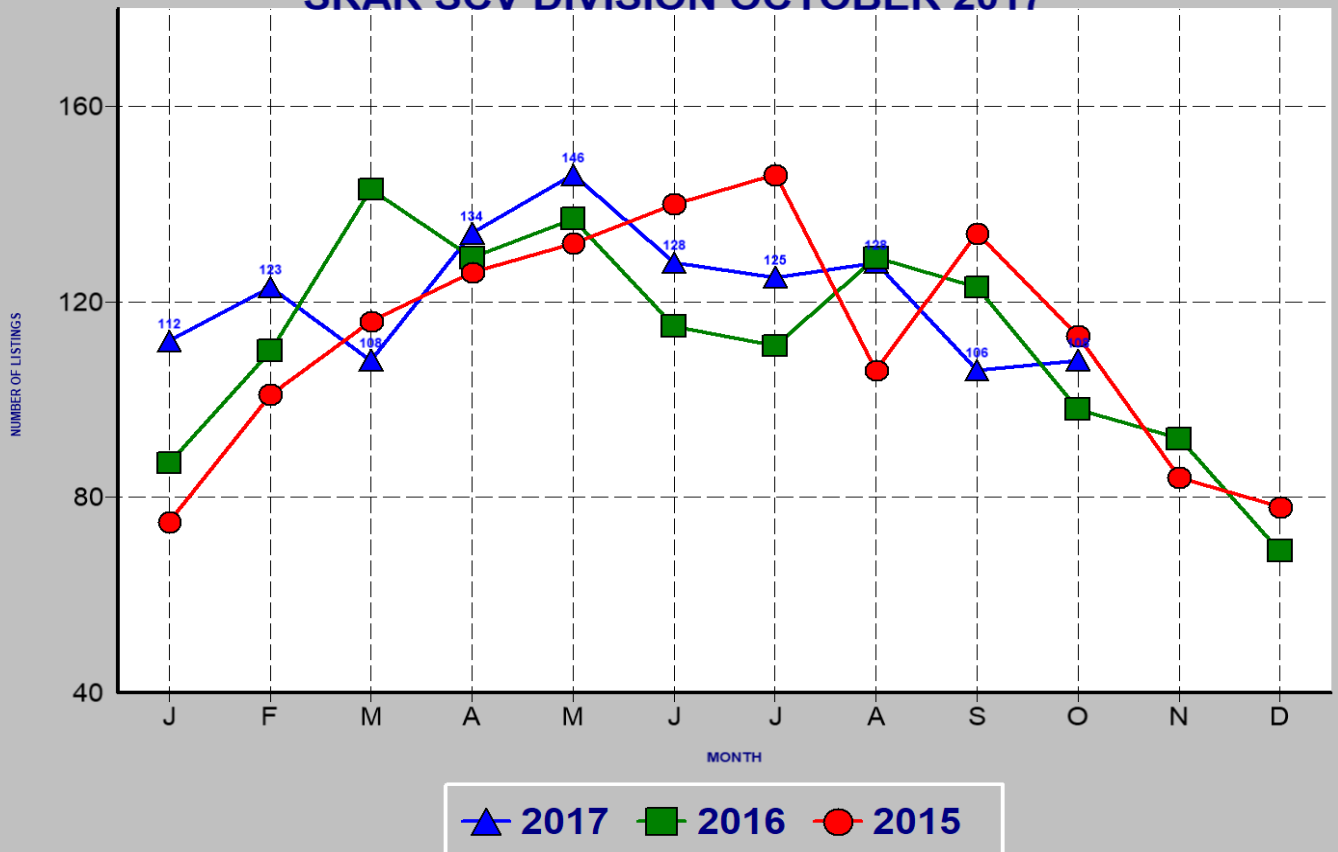

CONDO ESCROWS OPENED SRAR SCV DIVISION OCTOBER 2017