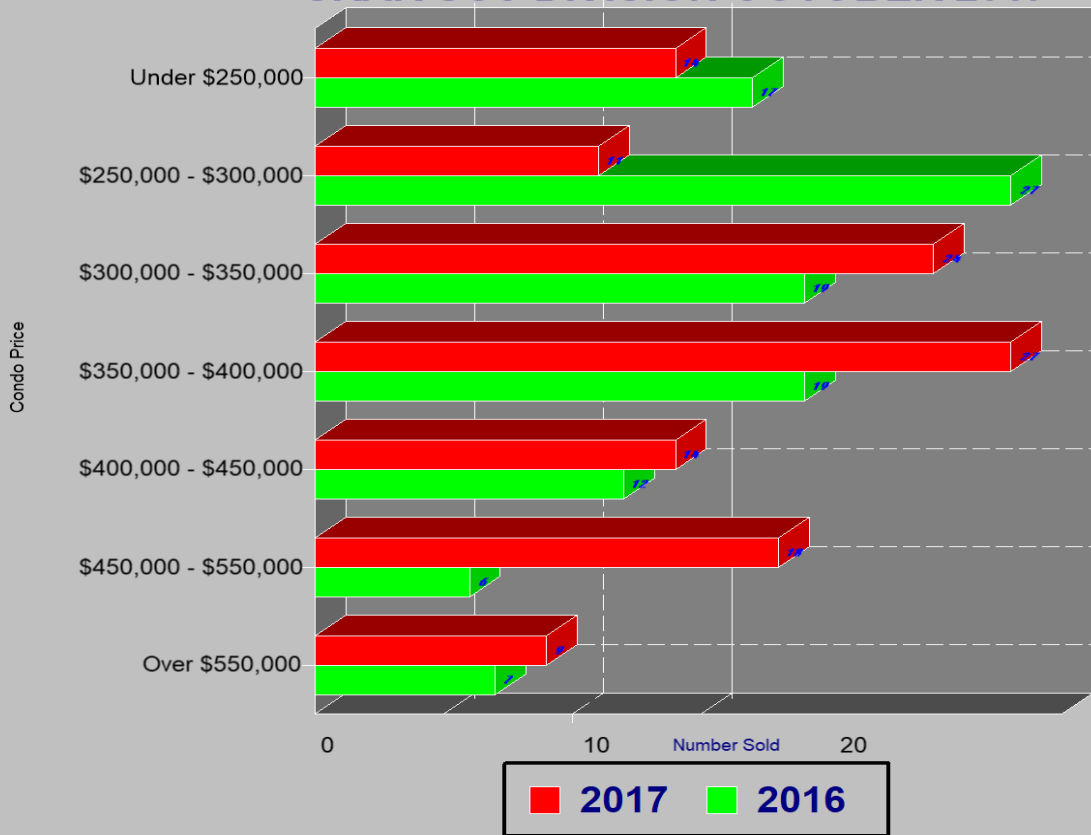

CONDO SALES BY PRICE SRAR SCV DIVISION OCTOBER 2017