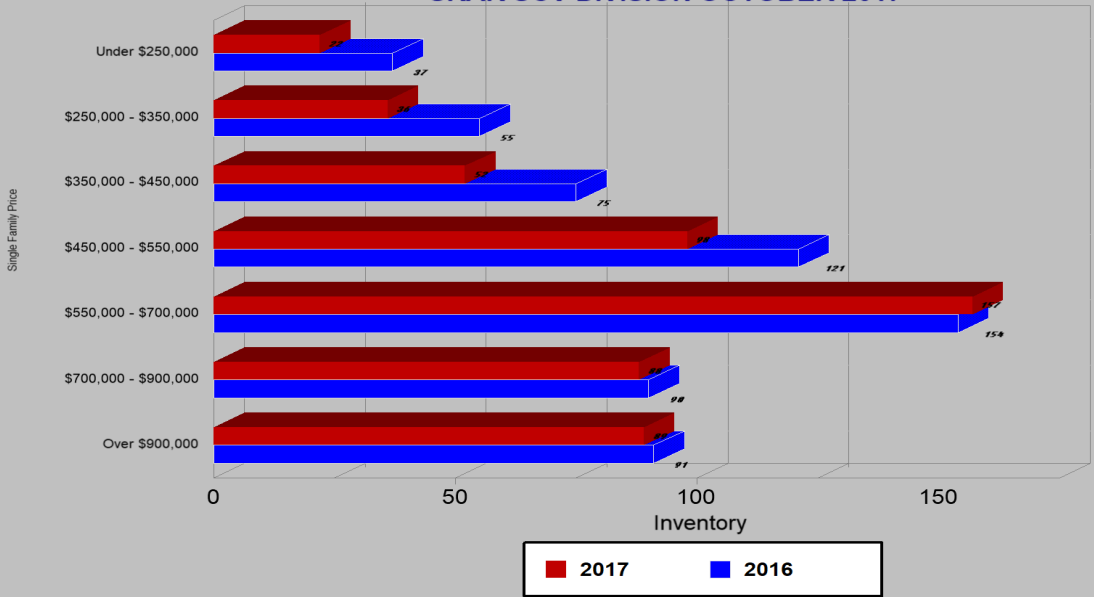

SINGLE FAMILY INVENTORY BY PRICE SRAR SCV DIVISION OCTOBER 2017