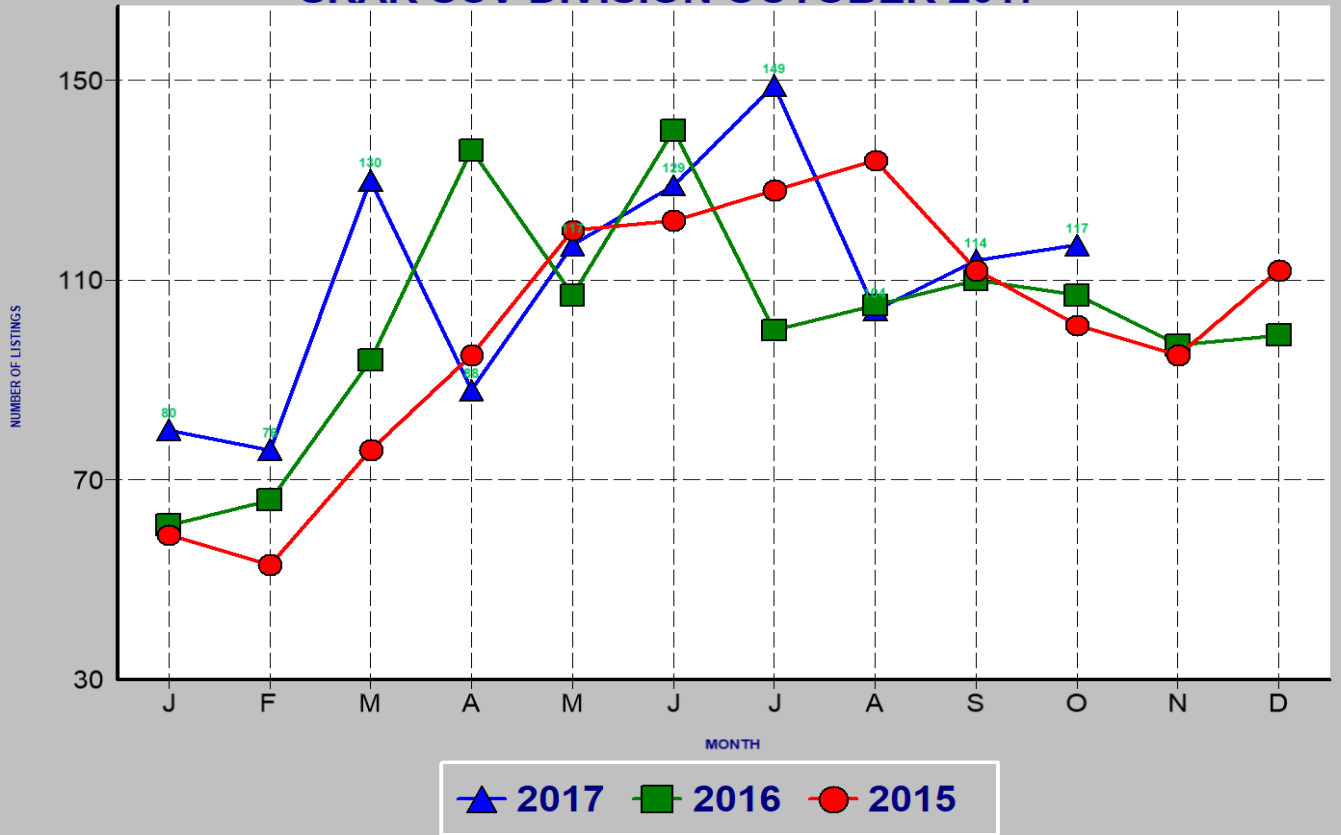

CONDO ESCROWS CLOSED SRAR SCV DIVISION OCTOBER 2017