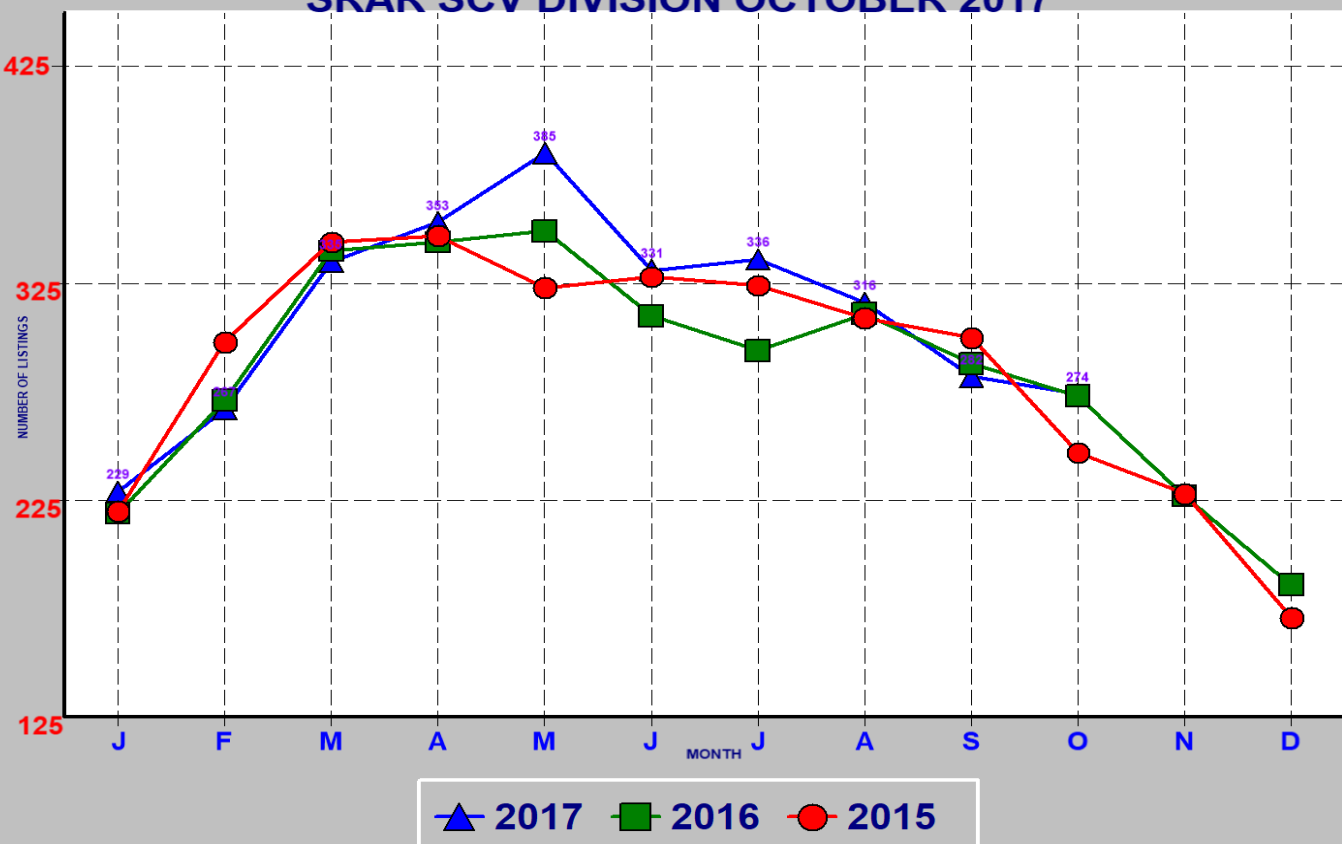

SINGLE FAMILY ESCROWS OPENED SRAR SCV DIVISION OCTOBER 2017