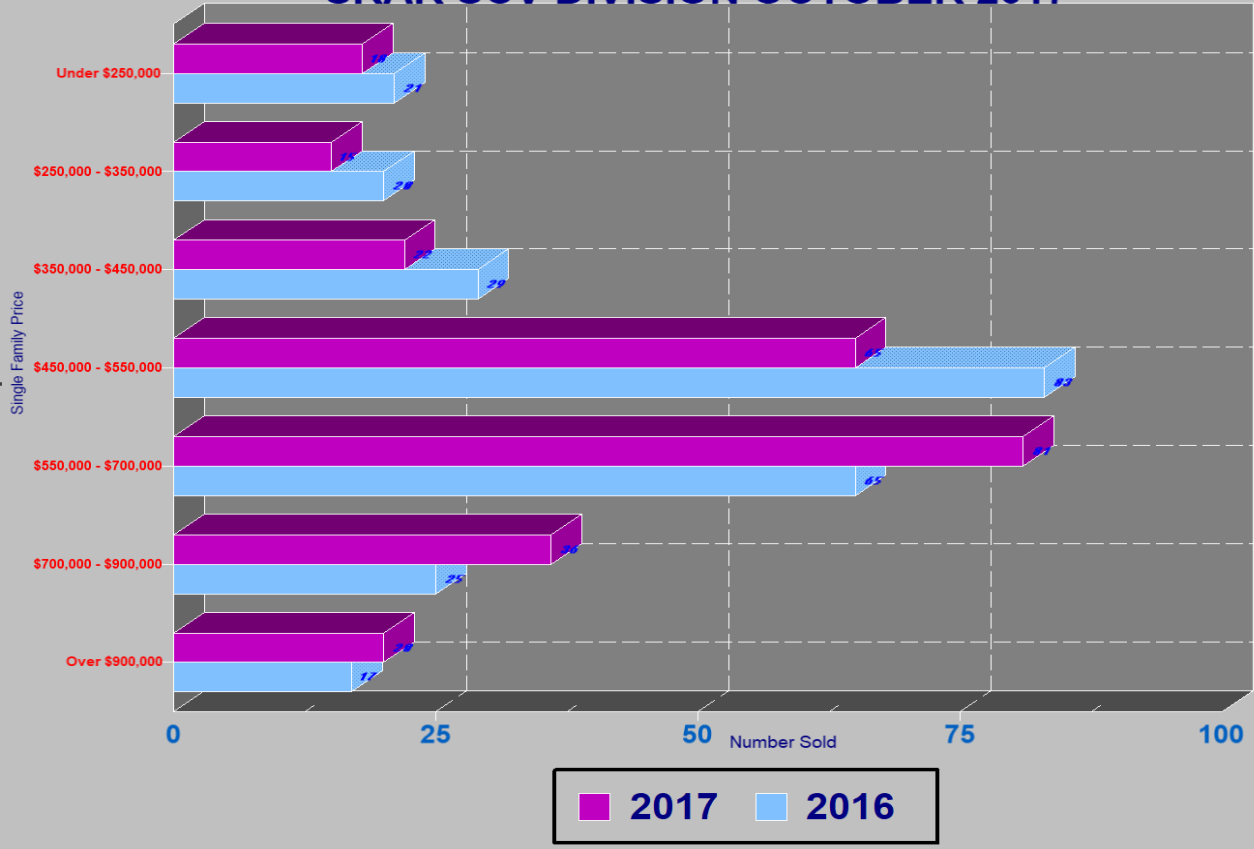

SINGLE FAMILY SALES BY PRICE SRAR SCV DIVISION OCTOBER 2017