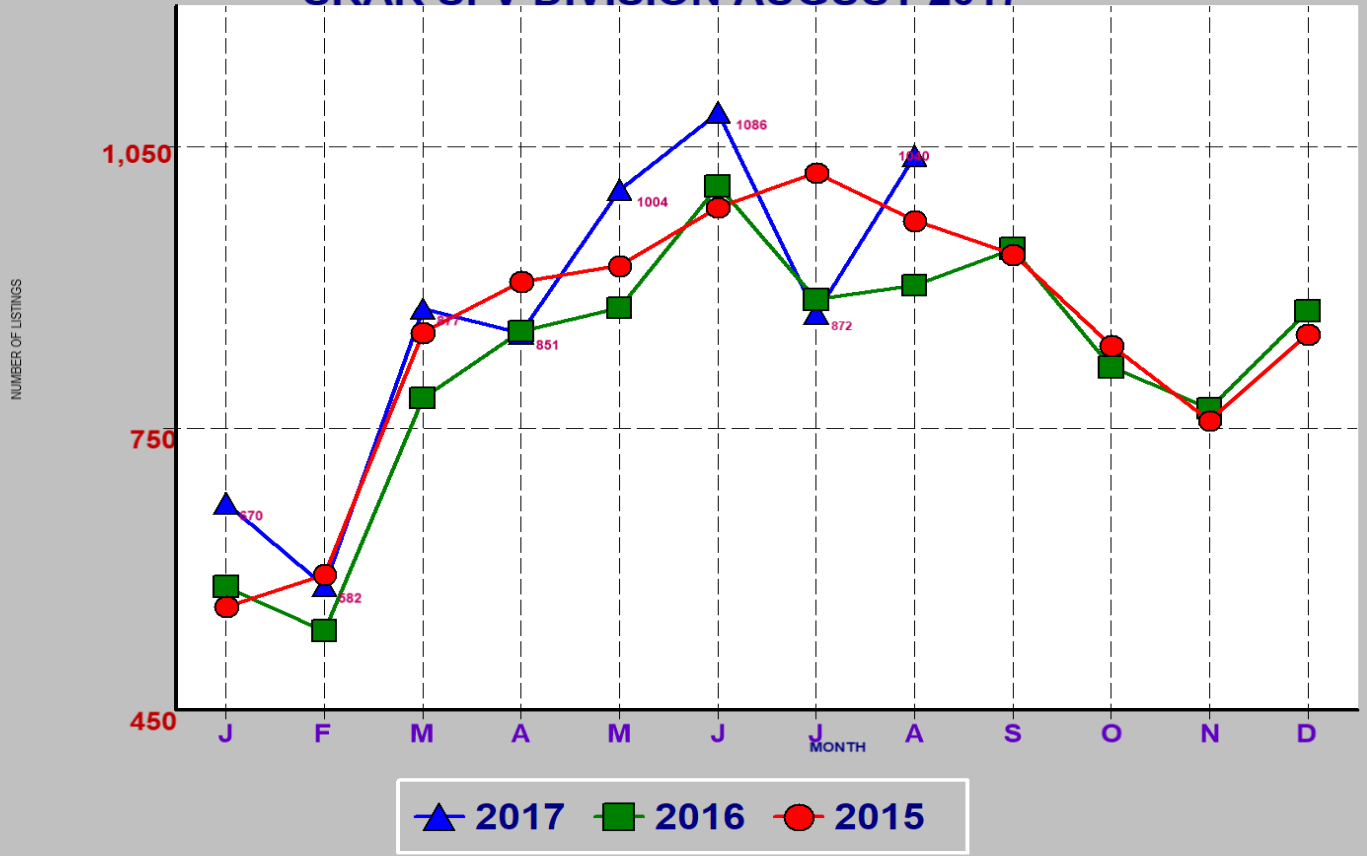

RESIDENTIAL INVENTORY SRAR SFV DIVISION AUGUST 2017

NEW LISTINGS SRAR SFV DIVISION AUGUST 2017

RESIDENTIAL ESCROWS CLOSED SRAR SFV DIVISION AUGUST 2017

RESIDENTIAL ESCROWS OPENED SRAR SFV DIVISION AUGUST 2017

SINGLE FAMILY ESCROWS CLOSED SRAR SFV DIVISION AUGUST 2017

SINGLE FAMILY ESCROWS OPENED SRAR SFV DIVISION AUGUST 2017

SINGLE FAMILY SALES BY PRICE SRAR SFV DIVISION AUGUST 2017

SINGLE FAMILY INVENTORY BY PRICE SRAR SFV DIVISION AUGUST 2017