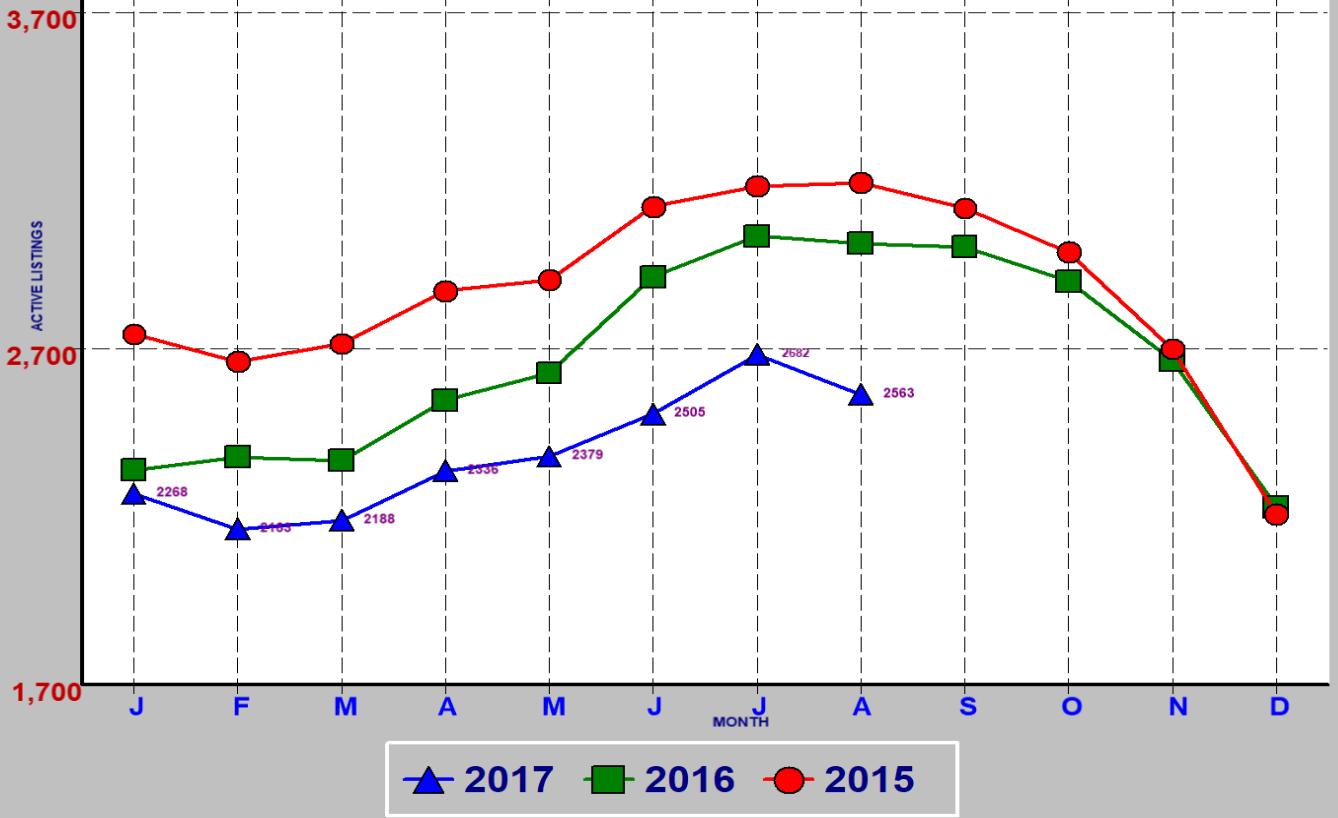

RESIDENTIAL INVENTORY SRAR SFV DIVISION AUGUST 2017

NEW LISTINGS SRAR SFV DIVISION AUGUST 2017

RESIDENTIAL ESCROWS CLOSED SRAR SFV DIVISION AUGUST 2017

RESIDENTIAL ESCROWS OPENED SRAR SFV DIVISION AUGUST 2017

SINGLE FAMILY ESCROWS CLOSED SRAR SFV DIVISION AUGUST 2017

SINGLE FAMILY ESCROWS OPENED SRAR SFV DIVISION AUGUST 2017

SINGLE FAMILY SALES BY PRICE SRAR SFV DIVISION AUGUST 2017

SINGLE FAMILY INVENTORY BY PRICE SRAR SFV DIVISION AUGUST 2017