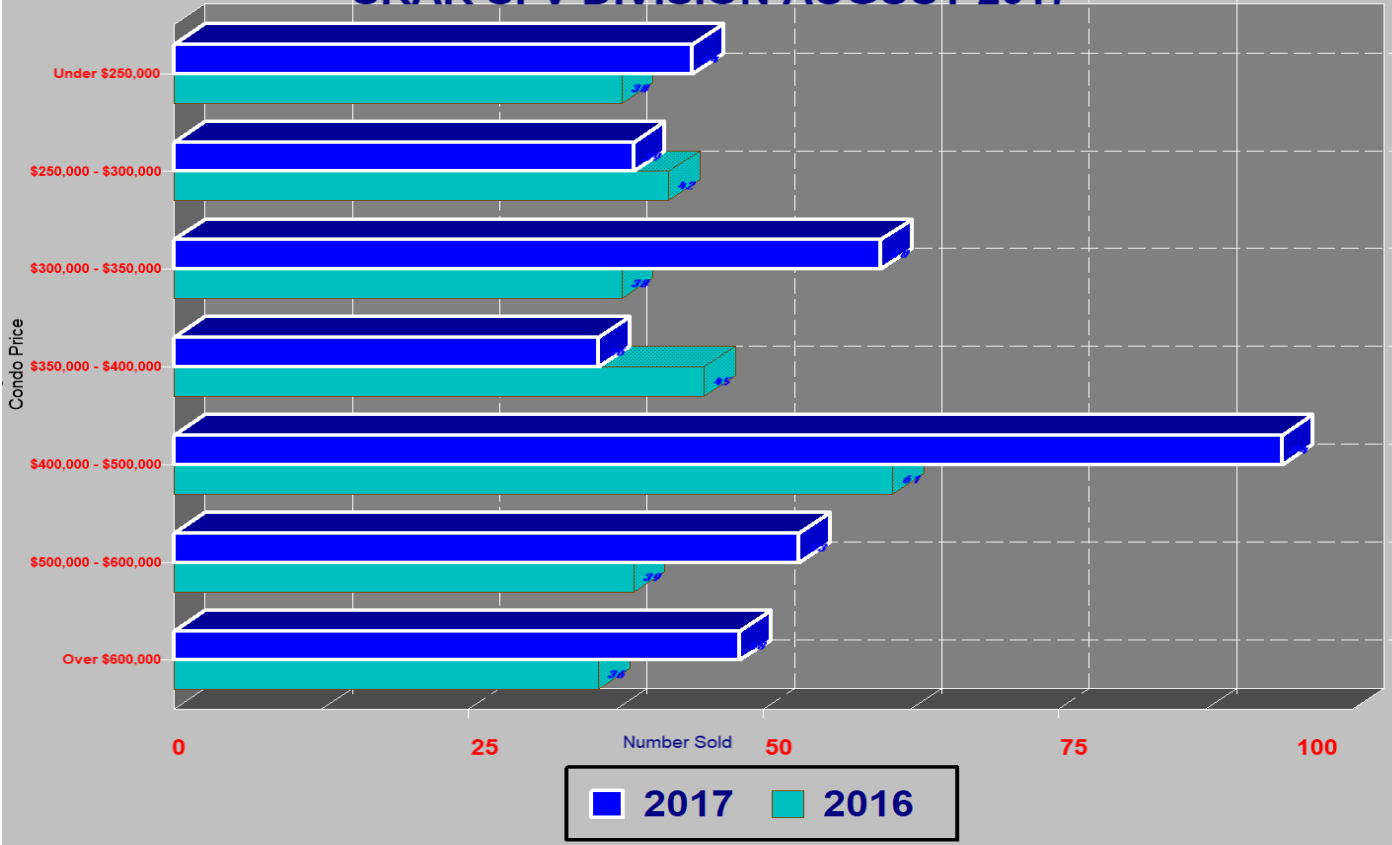

CONDO SALES BY PRICE SRAR SFV DIVISION AUGUST 2017