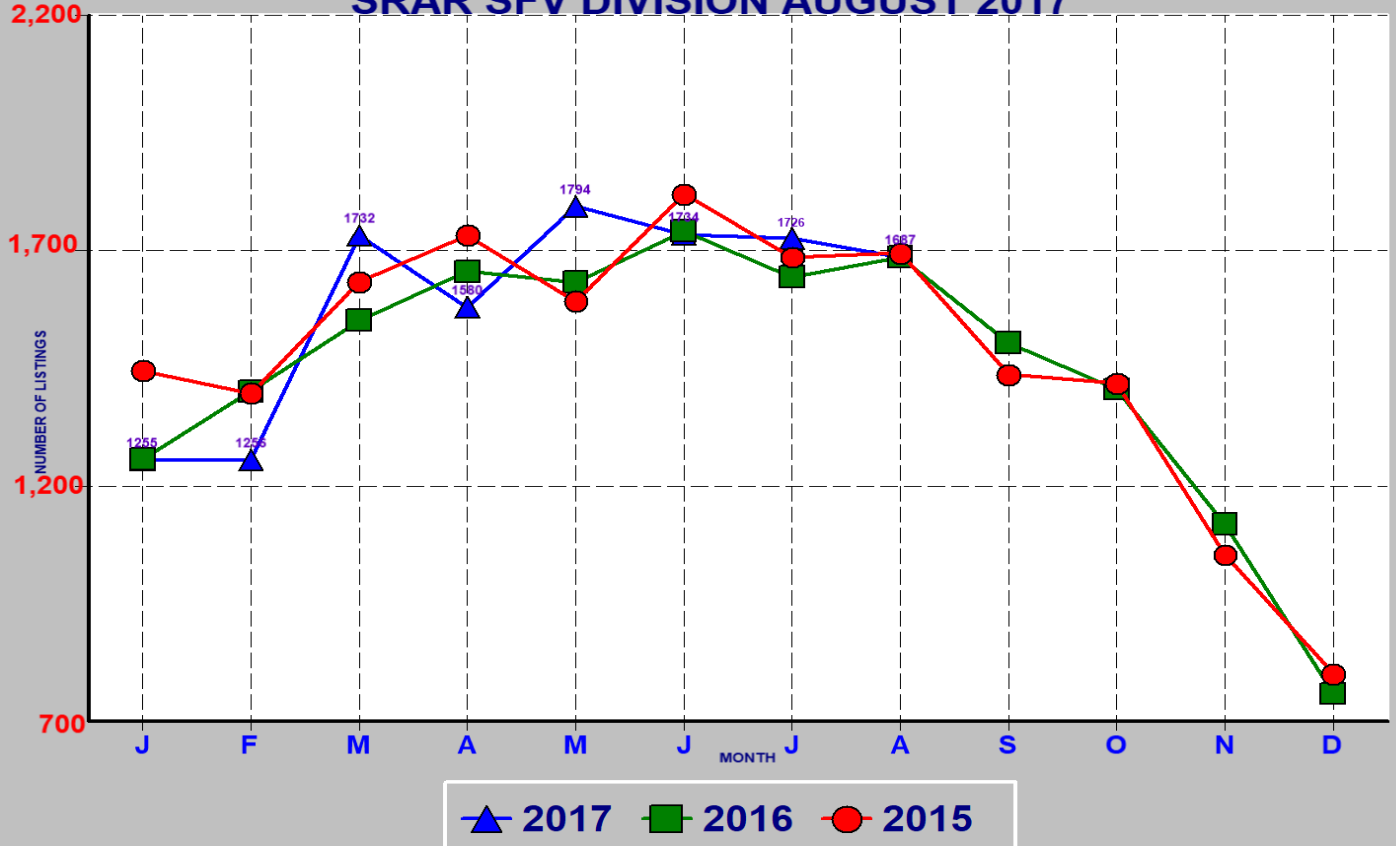

RESIDENTIAL INVENTORY SRAR SFV DIVISION AUGUST 2017

NEW LISTINGS SRAR SFV DIVISION AUGUST 2017

RESIDENTIAL ESCROWS CLOSED SRAR SFV DIVISION AUGUST 2017

RESIDENTIAL ESCROWS OPENED SRAR SFV DIVISION AUGUST 2017