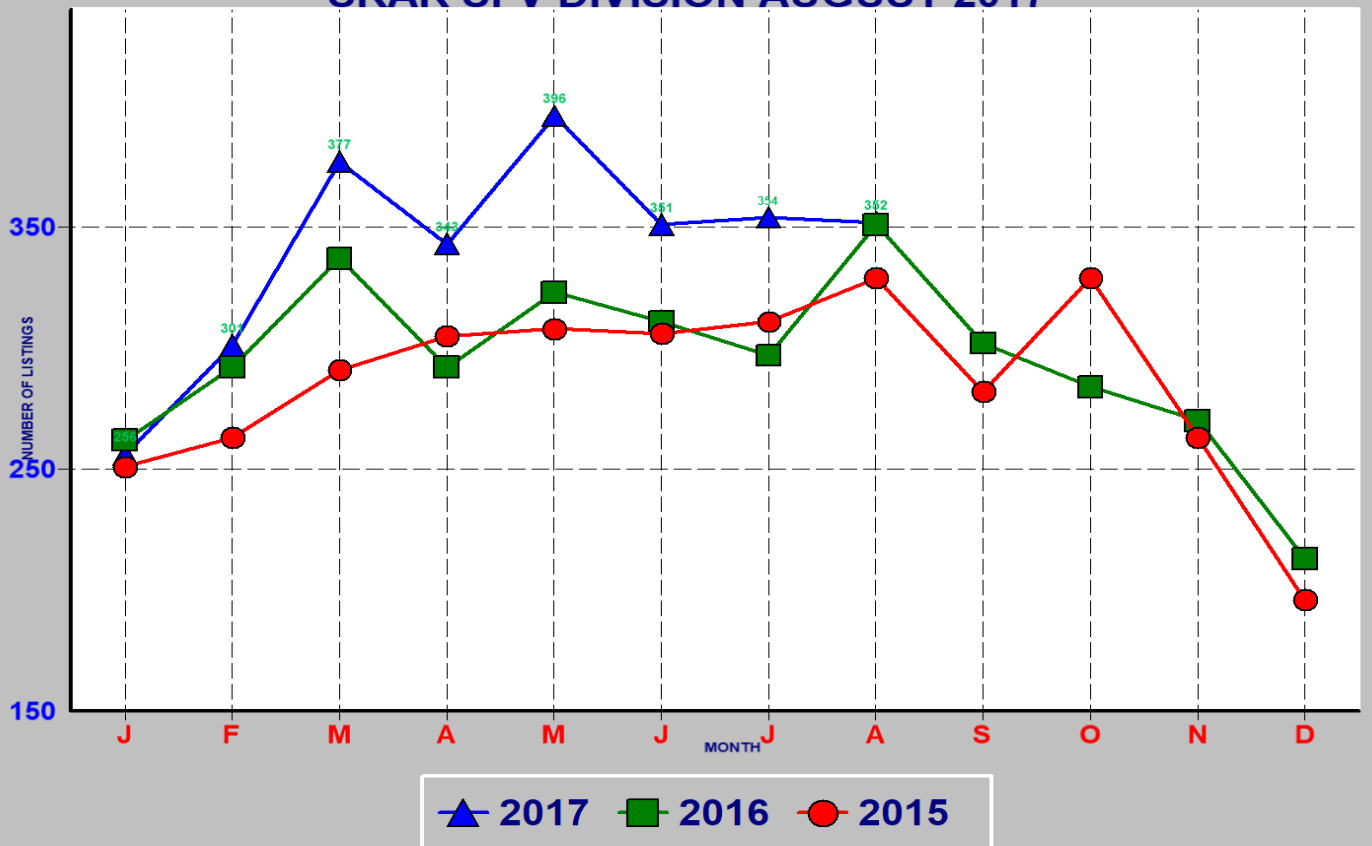

CONDO ESCROWS OPENED SRAR SFV DIVISION AUGUST 2017