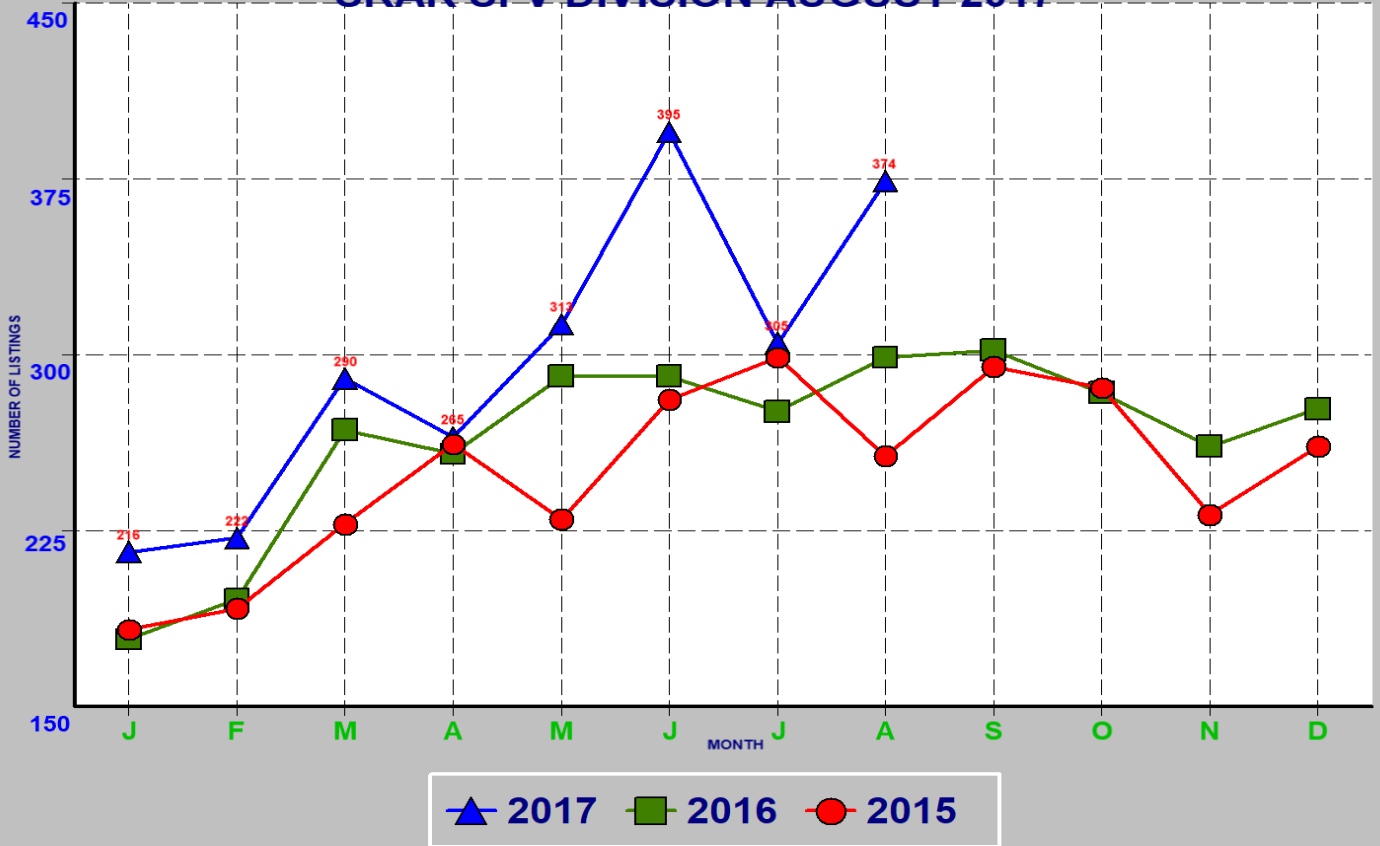

CONDO ESCROWS CLOSED SRAR SFV DIVISION AUGUST 2017