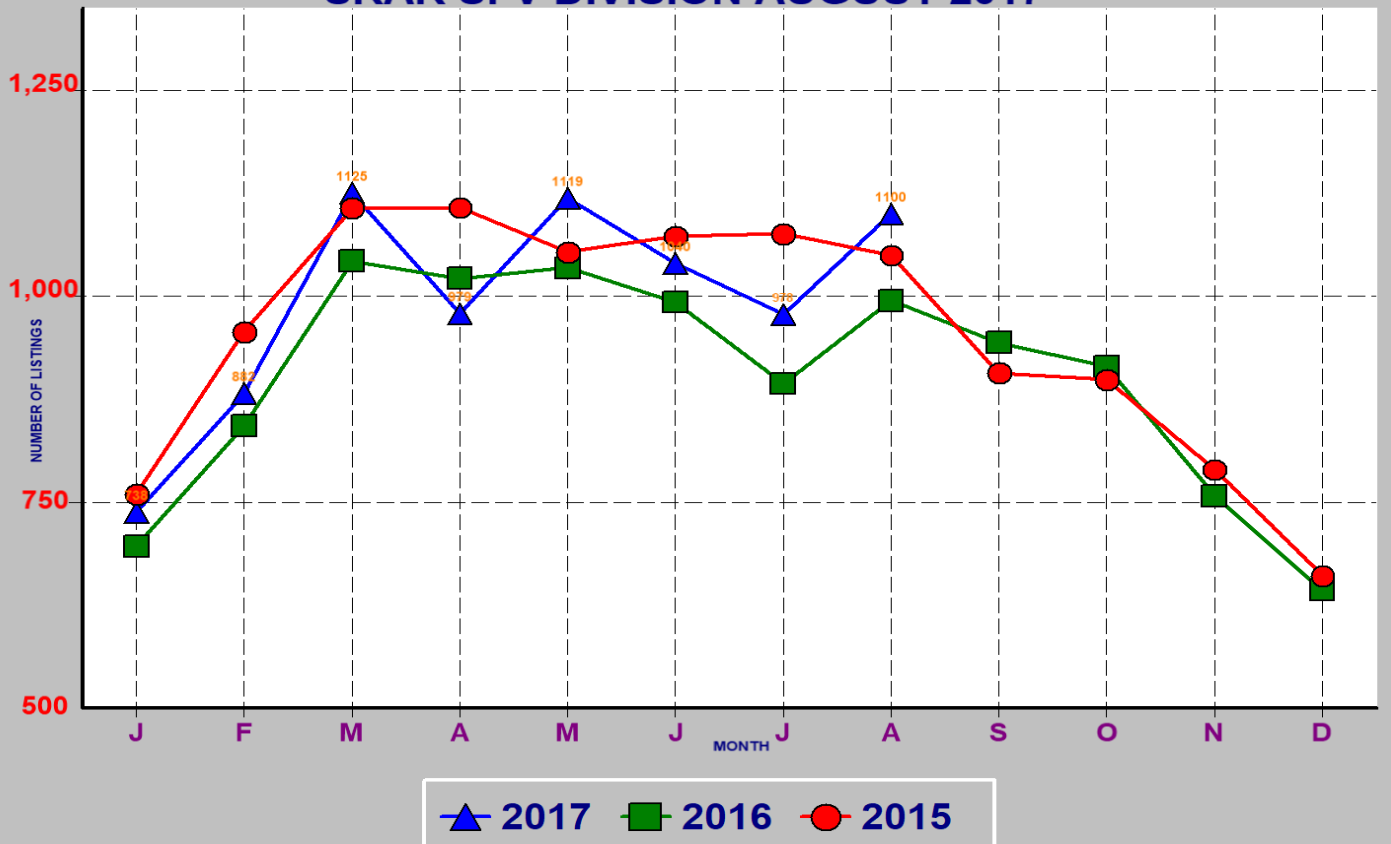

RESIDENTIAL INVENTORY SRAR SFV DIVISION AUGUST 2017

NEW LISTINGS SRAR SFV DIVISION AUGUST 2017

RESIDENTIAL ESCROWS CLOSED SRAR SFV DIVISION AUGUST 2017

RESIDENTIAL ESCROWS OPENED SRAR SFV DIVISION AUGUST 2017

SINGLE FAMILY ESCROWS CLOSED SRAR SFV DIVISION AUGUST 2017

SINGLE FAMILY ESCROWS OPENED SRAR SFV DIVISION AUGUST 2017

SINGLE FAMILY SALES BY PRICE SRAR SFV DIVISION AUGUST 2017

SINGLE FAMILY INVENTORY BY PRICE SRAR SFV DIVISION AUGUST 2017