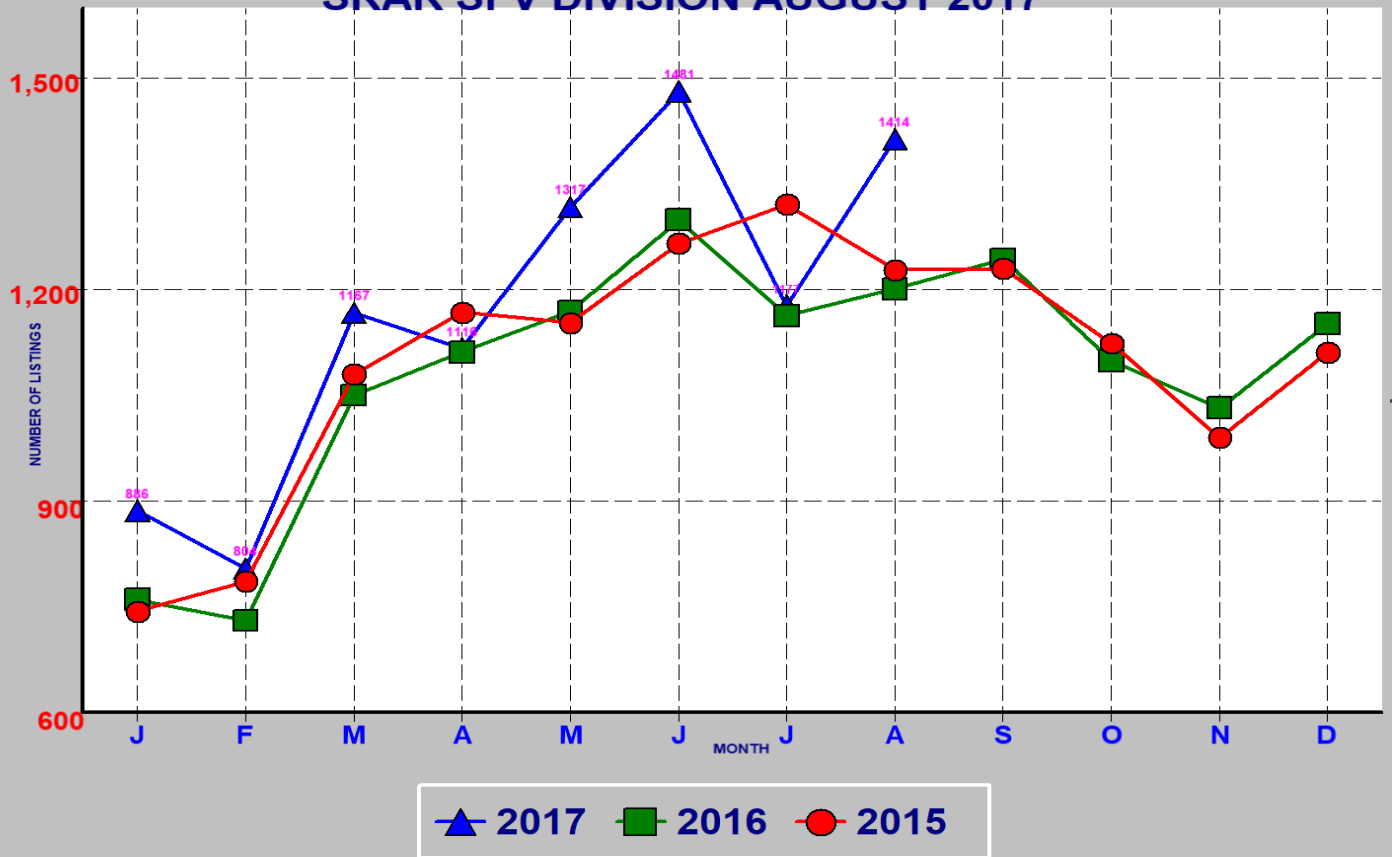

RESIDENTIAL INVENTORY SRAR SFV DIVISION AUGUST 2017

NEW LISTINGS SRAR SFV DIVISION AUGUST 2017

RESIDENTIAL ESCROWS CLOSED SRAR SFV DIVISION AUGUST 2017

RESIDENTIAL ESCROWS OPENED SRAR SFV DIVISION AUGUST 2017