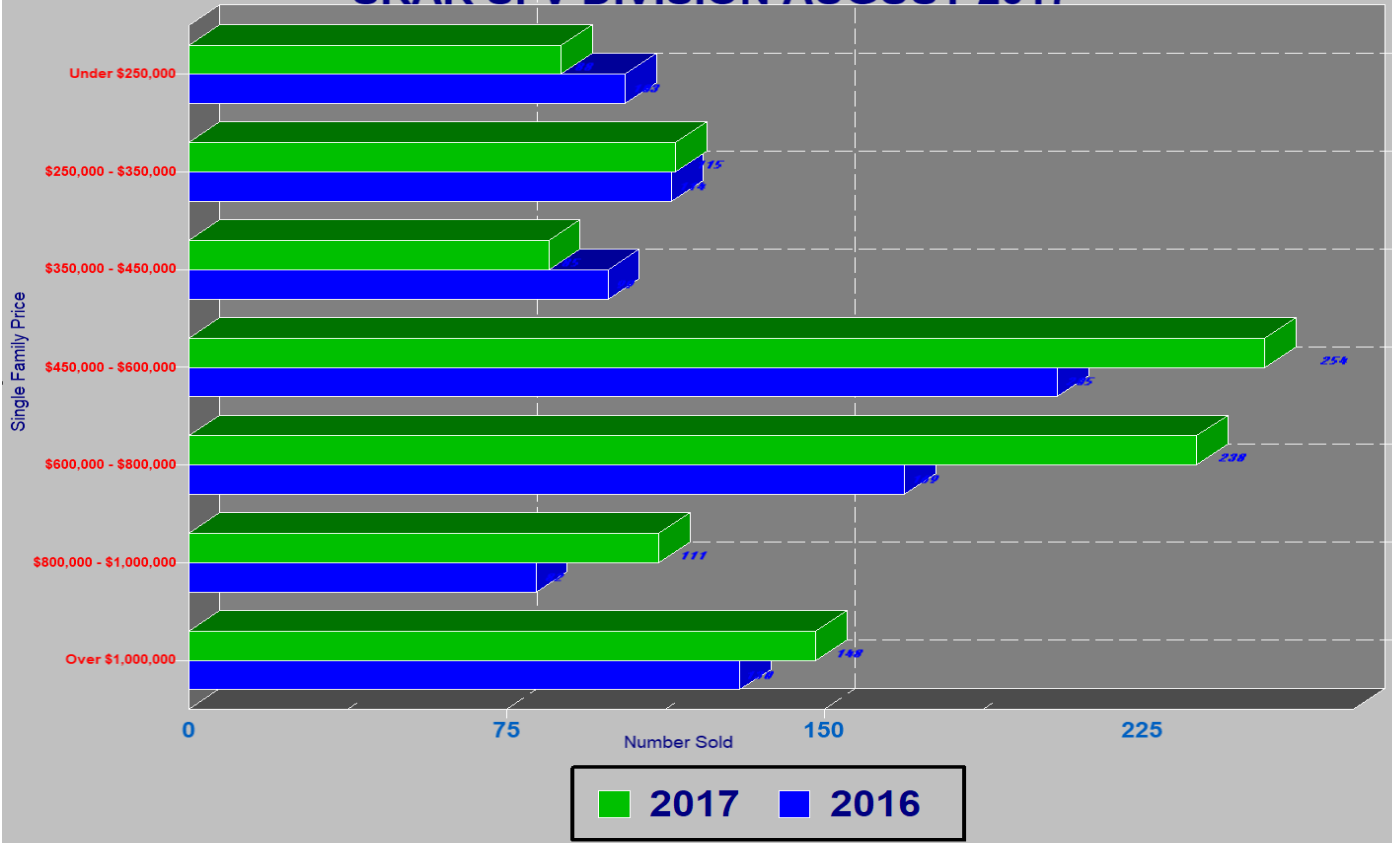

RESIDENTIAL INVENTORY SRAR SFV DIVISION AUGUST 2017

NEW LISTINGS SRAR SFV DIVISION AUGUST 2017

RESIDENTIAL ESCROWS CLOSED SRAR SFV DIVISION AUGUST 2017

RESIDENTIAL ESCROWS OPENED SRAR SFV DIVISION AUGUST 2017

SINGLE FAMILY ESCROWS CLOSED SRAR SFV DIVISION AUGUST 2017

SINGLE FAMILY ESCROWS OPENED SRAR SFV DIVISION AUGUST 2017

SINGLE FAMILY SALES BY PRICE SRAR SFV DIVISION AUGUST 2017

SINGLE FAMILY INVENTORY BY PRICE SRAR SFV DIVISION AUGUST 2017