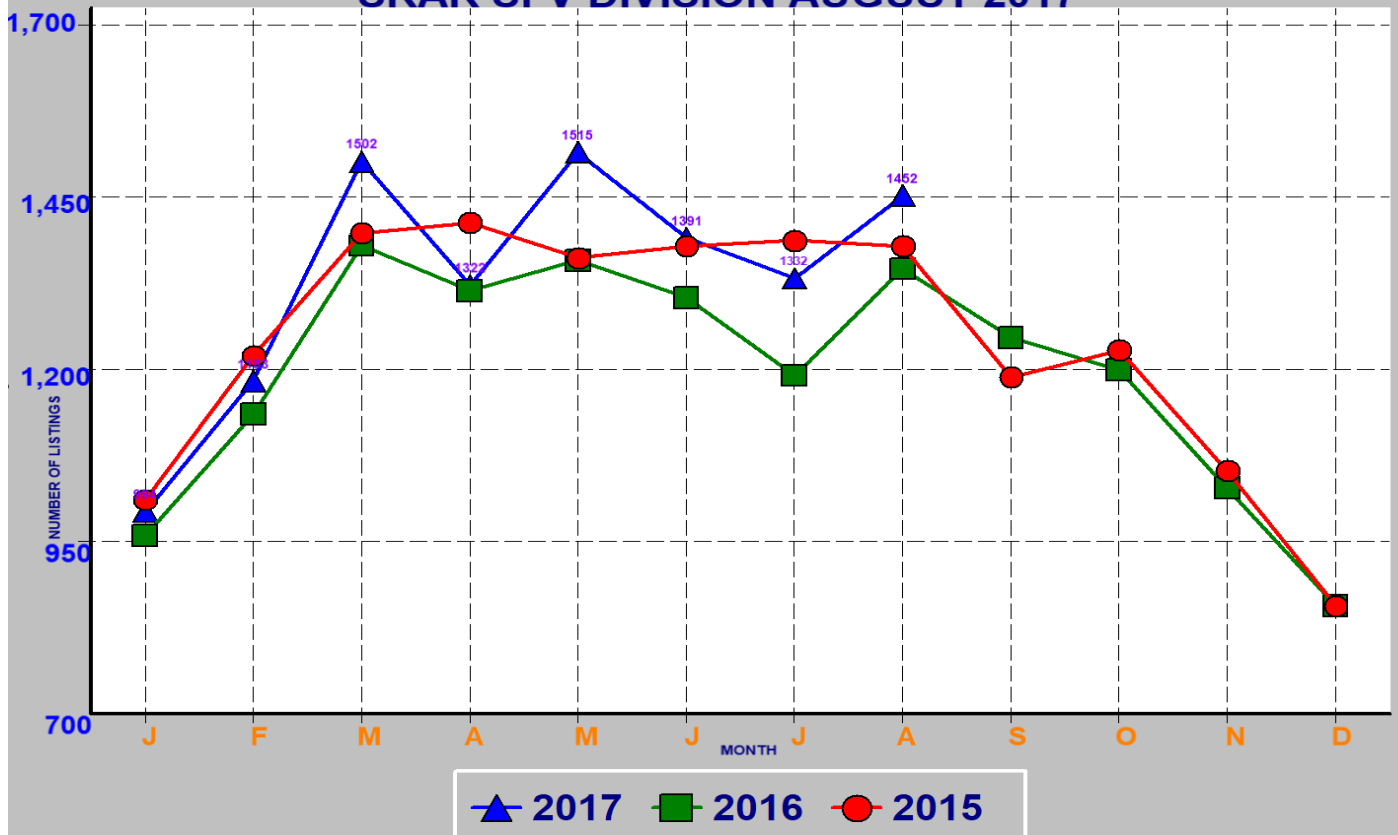

RESIDENTIAL INVENTORY SRAR SFV DIVISION AUGUST 2017

NEW LISTINGS SRAR SFV DIVISION AUGUST 2017

RESIDENTIAL ESCROWS CLOSED SRAR SFV DIVISION AUGUST 2017

RESIDENTIAL ESCROWS OPENED SRAR SFV DIVISION AUGUST 2017