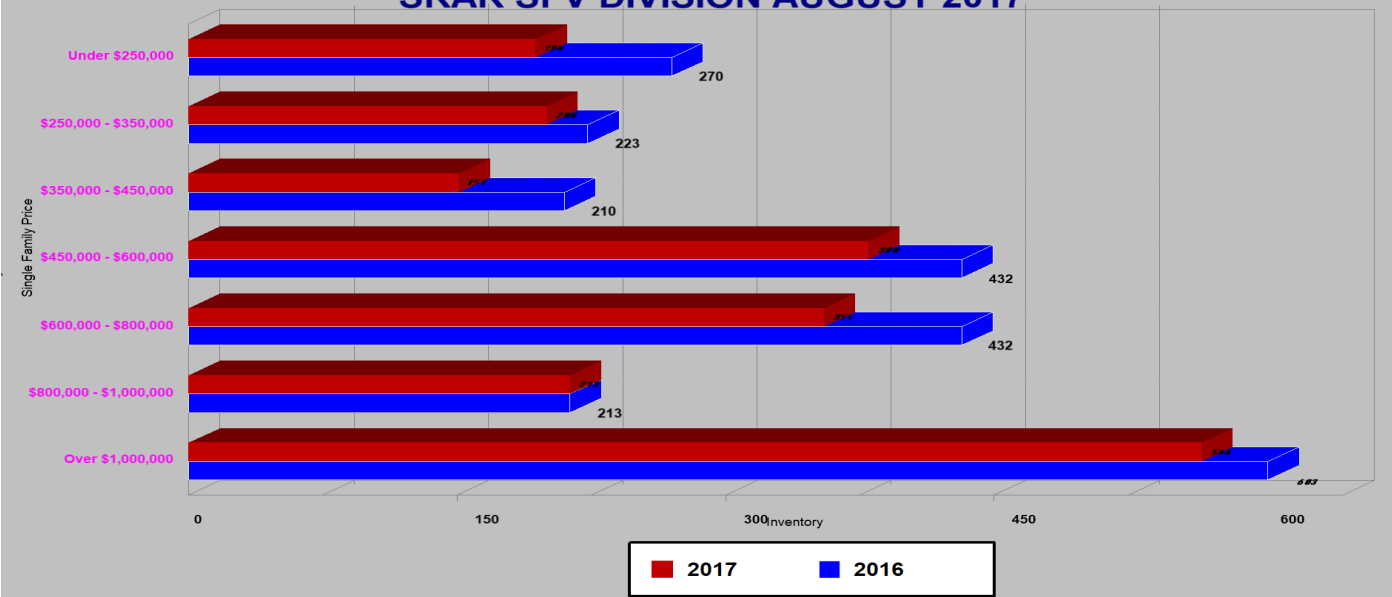

SINGLE FAMILY ESCROWS CLOSED SRAR SFV DIVISION AUGUST 2017

SINGLE FAMILY ESCROWS OPENED SRAR SFV DIVISION AUGUST 2017

SINGLE FAMILY SALES BY PRICE SRAR SFV DIVISION AUGUST 2017

SINGLE FAMILY INVENTORY BY PRICE SRAR SFV DIVISION AUGUST 2017