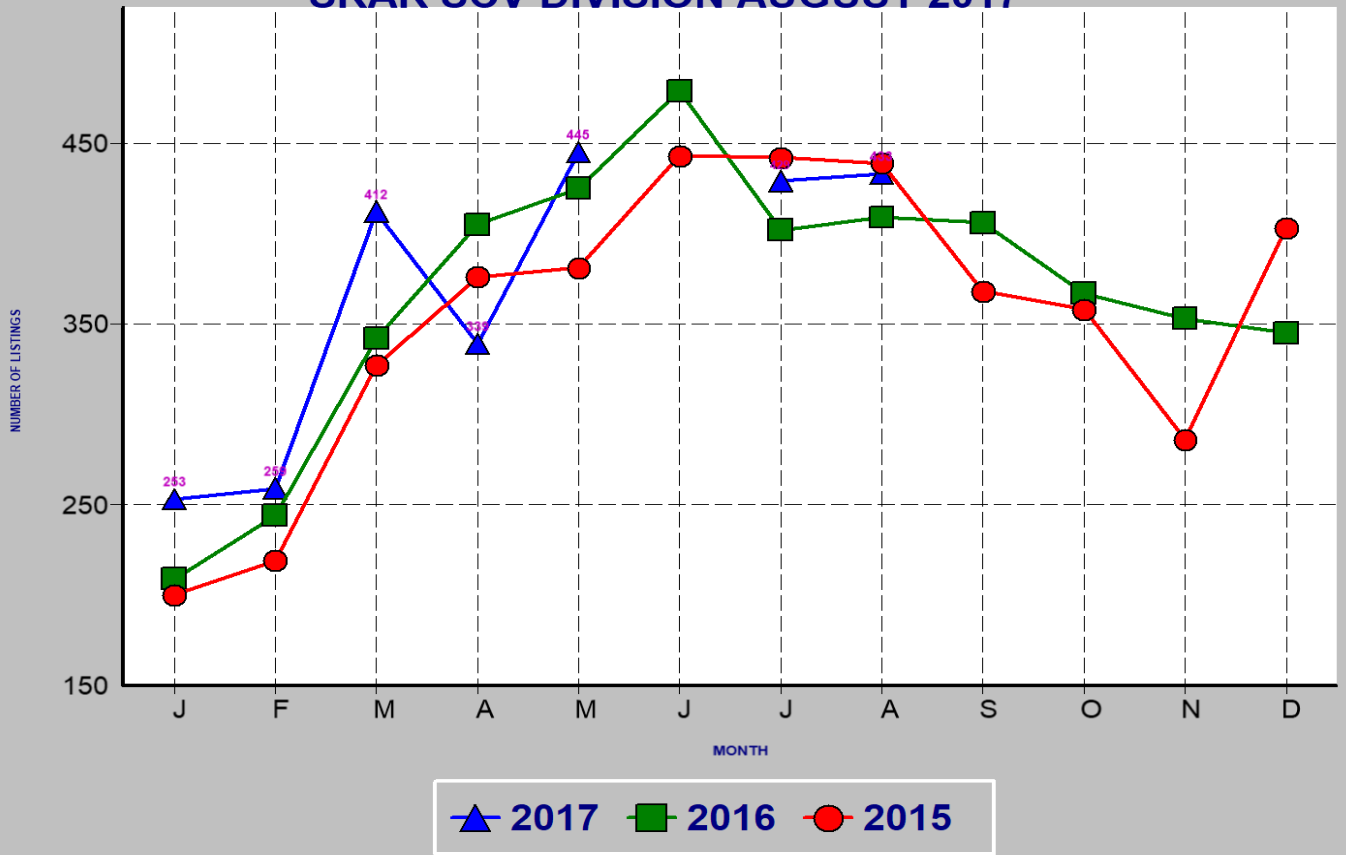

RESIDENTIAL INVENTORY SRAR SCV DIVISION AUGUST 2017

NEW LISTINGS SRAR SCV DIVISION AUGUST 2017

RESIDENTIAL ESCROWS CLOSED SRAR SCV DIVISION AUGUST 2017

RESIDENTIAL ESCROWS OPENED SRAR SCV DIVISION AUGUST 2017

SINGLE FAMILY ESCROWS CLOSED SRAR SCV DIVISION AUGUST 2017

SINGLE FAMILY ESCROWS OPENED SRAR SCV DIVISION AUGUST 2017

SINGLE FAMILY SALES BY PRICE SRAR SCV DIVISION AUGUST 2017

SINGLE FAMILY INVENTORY BY PRICE SRAR SCV DIVISION AUGUST 2017