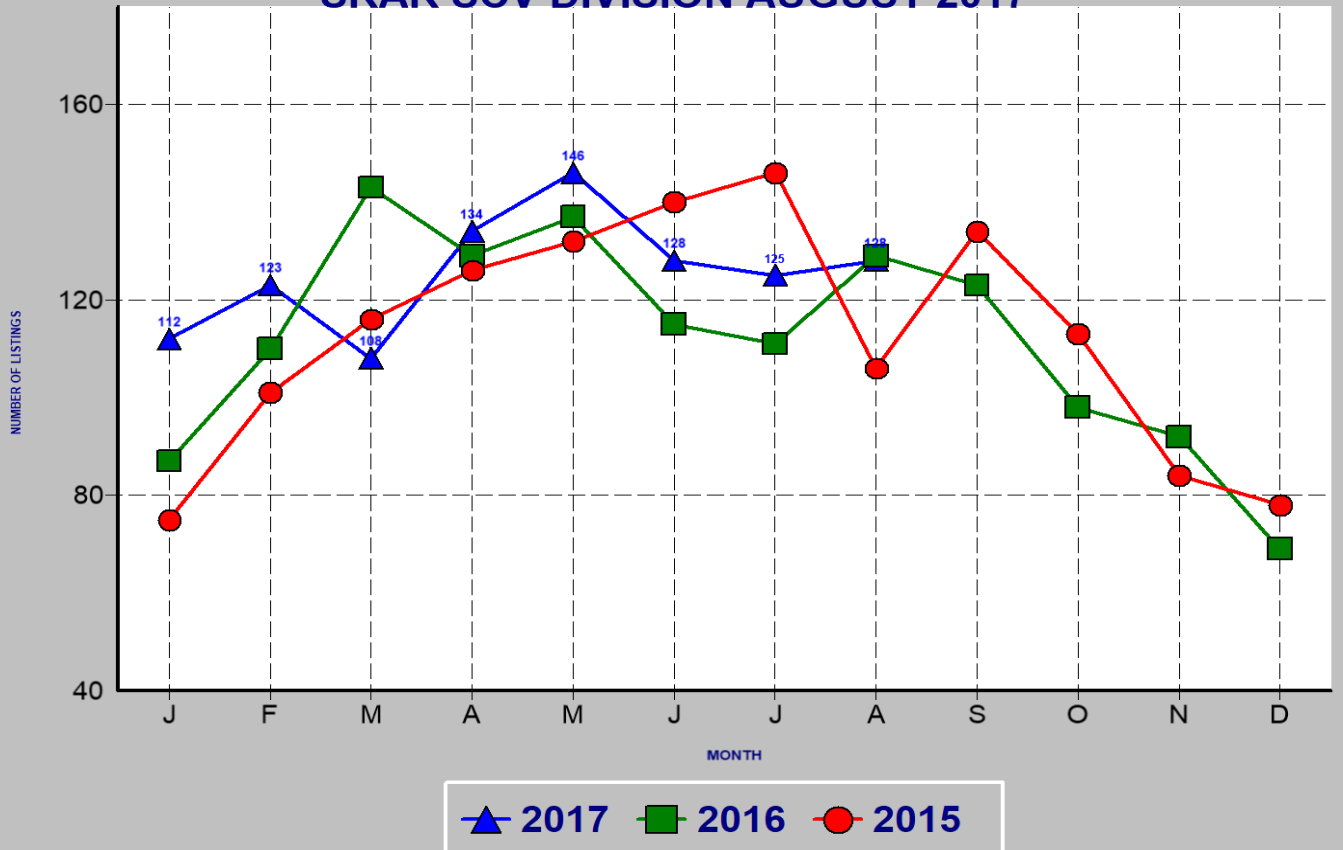

CONDO ESCROWS OPENED SRAR SCV DIVISION AUGUST 2017