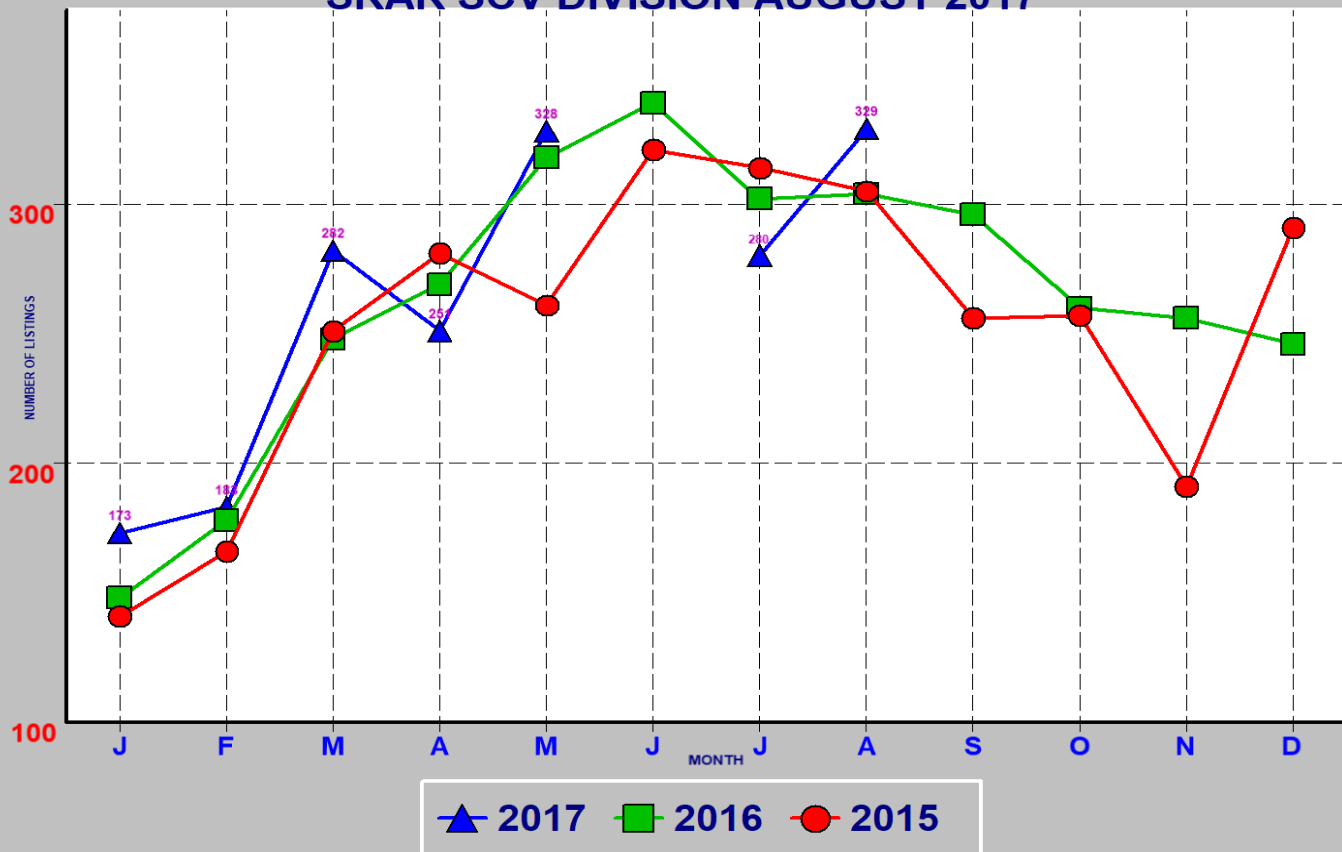

SINGLE FAMILY ESCROWS CLOSED SRAR SCV DIVISION AUGUST 2017