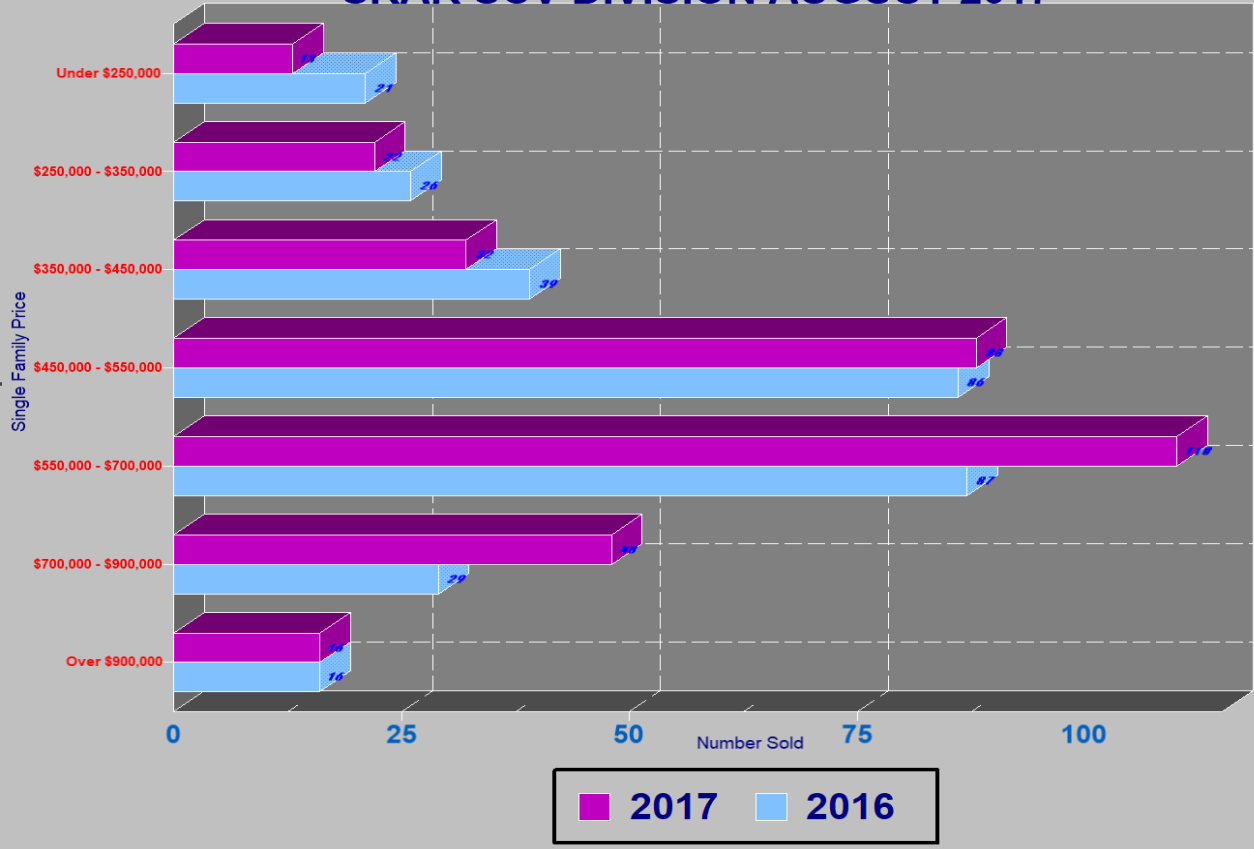

RESIDENTIAL INVENTORY SRAR SCV DIVISION AUGUST 2017

NEW LISTINGS SRAR SCV DIVISION AUGUST 2017

RESIDENTIAL ESCROWS CLOSED SRAR SCV DIVISION AUGUST 2017

RESIDENTIAL ESCROWS OPENED SRAR SCV DIVISION AUGUST 2017

SINGLE FAMILY ESCROWS CLOSED SRAR SCV DIVISION AUGUST 2017

SINGLE FAMILY ESCROWS OPENED SRAR SCV DIVISION AUGUST 2017

SINGLE FAMILY SALES BY PRICE SRAR SCV DIVISION AUGUST 2017

SINGLE FAMILY INVENTORY BY PRICE SRAR SCV DIVISION AUGUST 2017