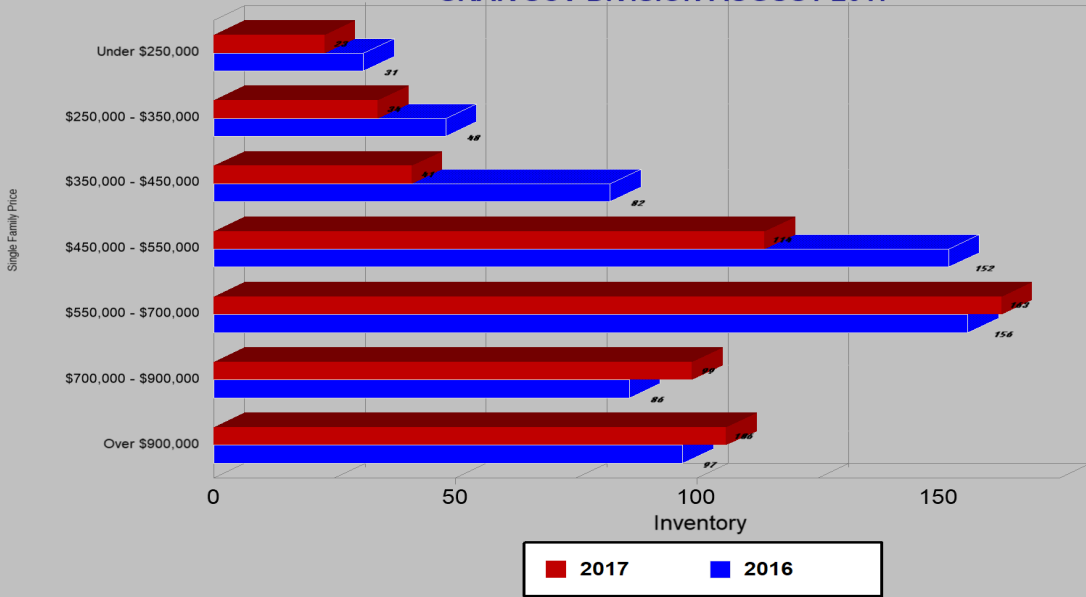

SINGLE FAMILY ESCROWS CLOSED SRAR SCV DIVISION AUGUST 2017

SINGLE FAMILY ESCROWS OPENED SRAR SCV DIVISION AUGUST 2017

SINGLE FAMILY SALES BY PRICE SRAR SCV DIVISION AUGUST 2017

SINGLE FAMILY INVENTORY BY PRICE SRAR SCV DIVISION AUGUST 2017

CONDO ESCROWS CLOSED SRAR SCV DIVISION AUGUST 2017

CONDO ESCROWS OPENED SRAR SCV DIVISION AUGUST 2017

CONDO SALES BY PRICE SRAR SCV DIVISION AUGUST 2017

CONDO INVENTORY BY PRICE SRAR SCV DIVISION AUGUST 2017