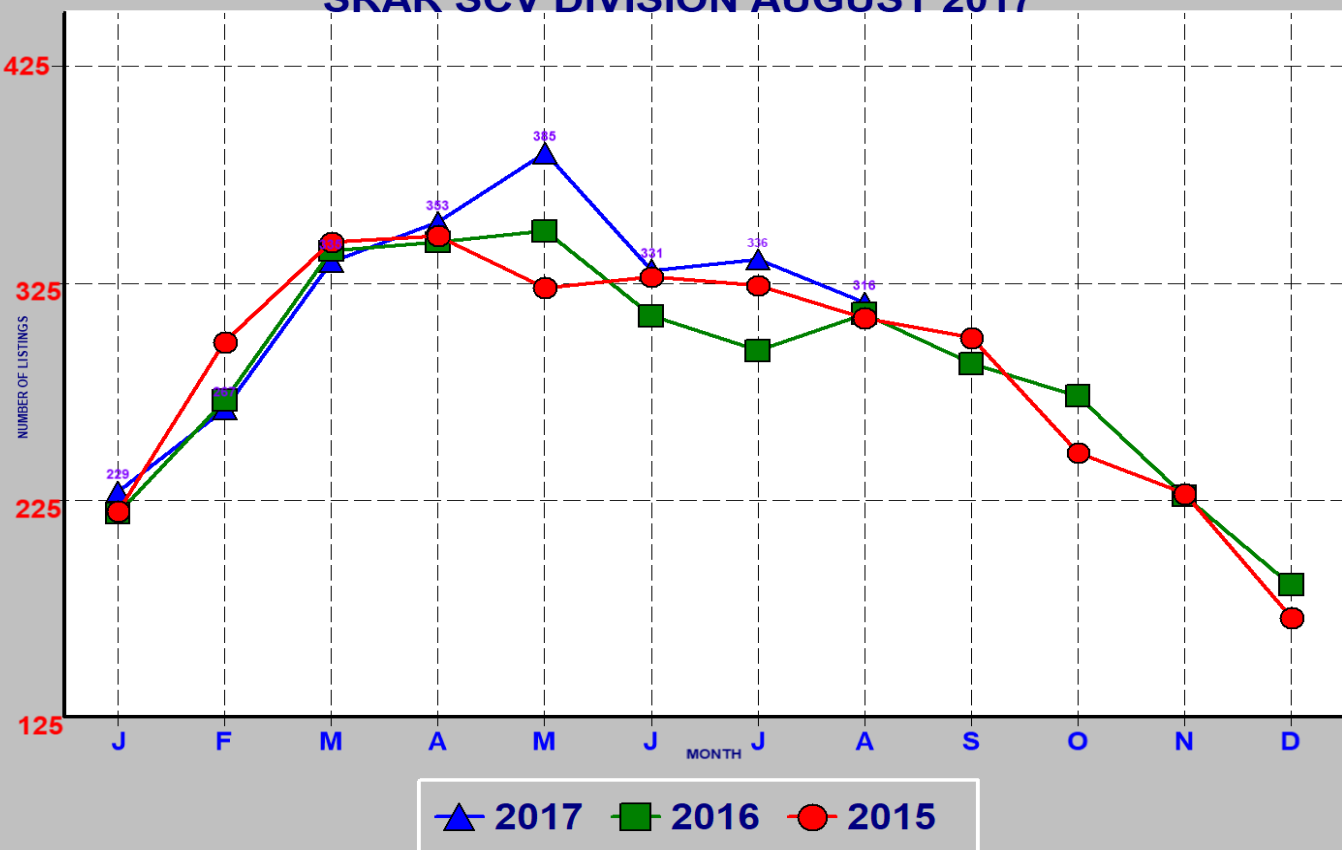

RESIDENTIAL INVENTORY SRAR SCV DIVISION AUGUST 2017

NEW LISTINGS SRAR SCV DIVISION AUGUST 2017

RESIDENTIAL ESCROWS CLOSED SRAR SCV DIVISION AUGUST 2017

RESIDENTIAL ESCROWS OPENED SRAR SCV DIVISION AUGUST 2017

SINGLE FAMILY ESCROWS CLOSED SRAR SCV DIVISION AUGUST 2017

SINGLE FAMILY ESCROWS OPENED SRAR SCV DIVISION AUGUST 2017

SINGLE FAMILY SALES BY PRICE SRAR SCV DIVISION AUGUST 2017

SINGLE FAMILY INVENTORY BY PRICE SRAR SCV DIVISION AUGUST 2017