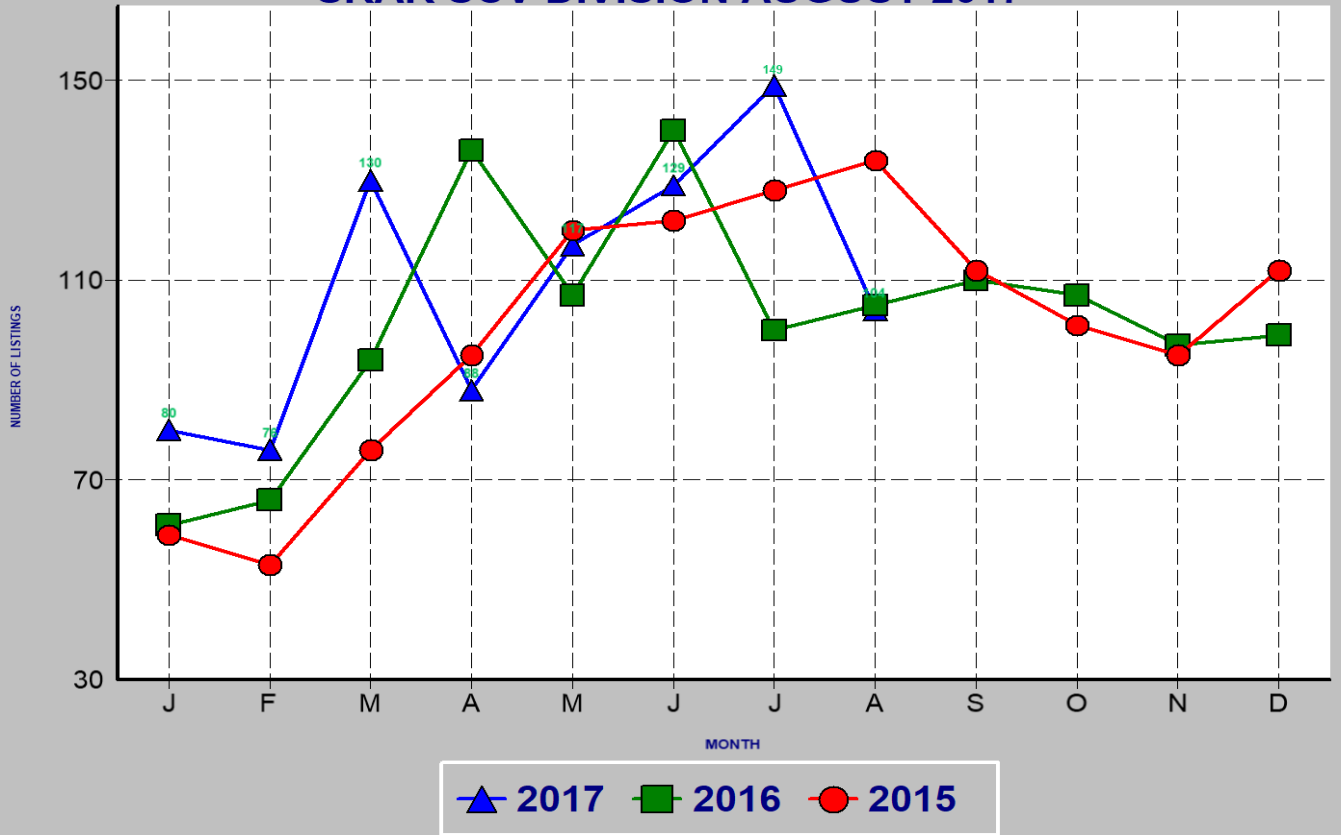

CONDO ESCROWS CLOSED SRAR SCV DIVISION AUGUST 2017