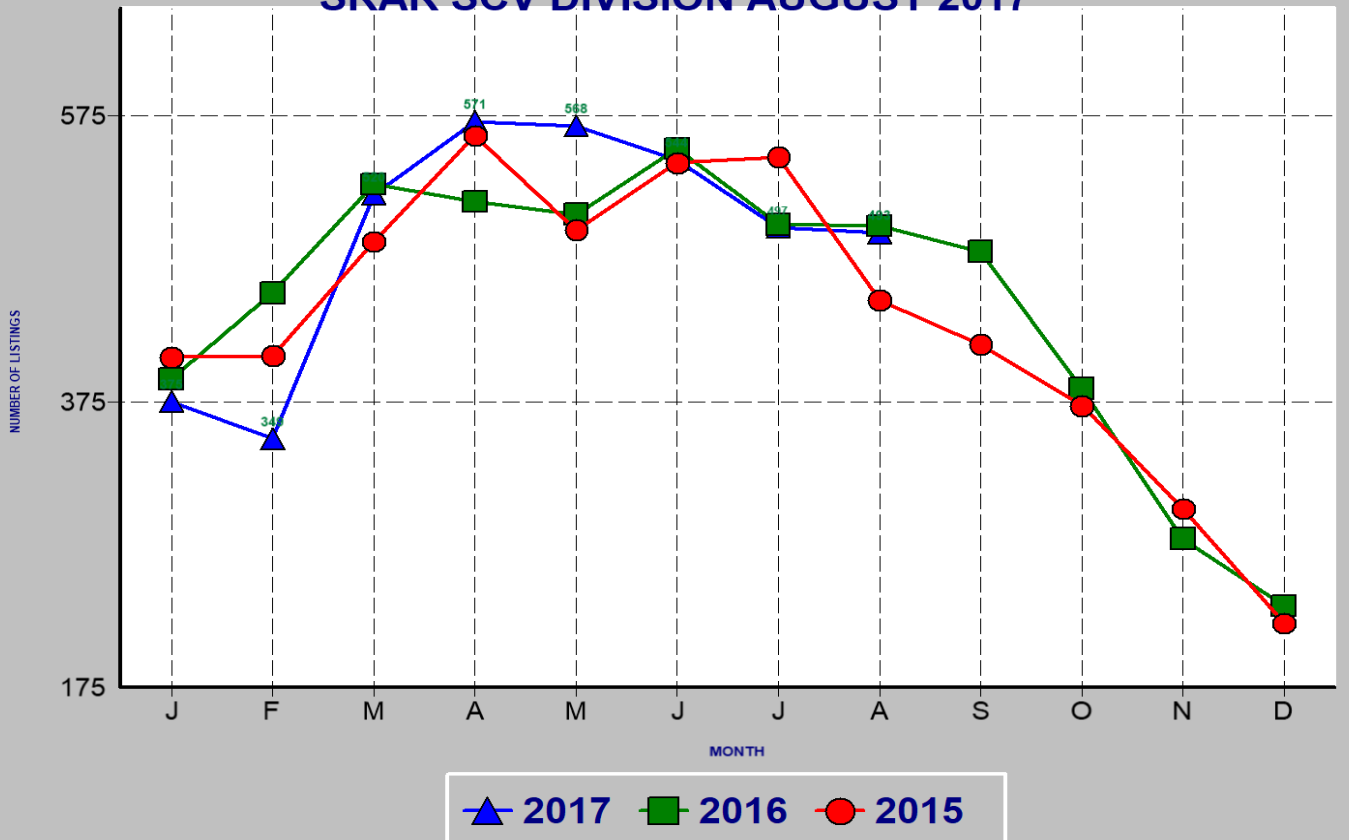

RESIDENTIAL INVENTORY SRAR SCV DIVISION AUGUST 2017

NEW LISTINGS SRAR SCV DIVISION AUGUST 2017

RESIDENTIAL ESCROWS CLOSED SRAR SCV DIVISION AUGUST 2017

RESIDENTIAL ESCROWS OPENED SRAR SCV DIVISION AUGUST 2017