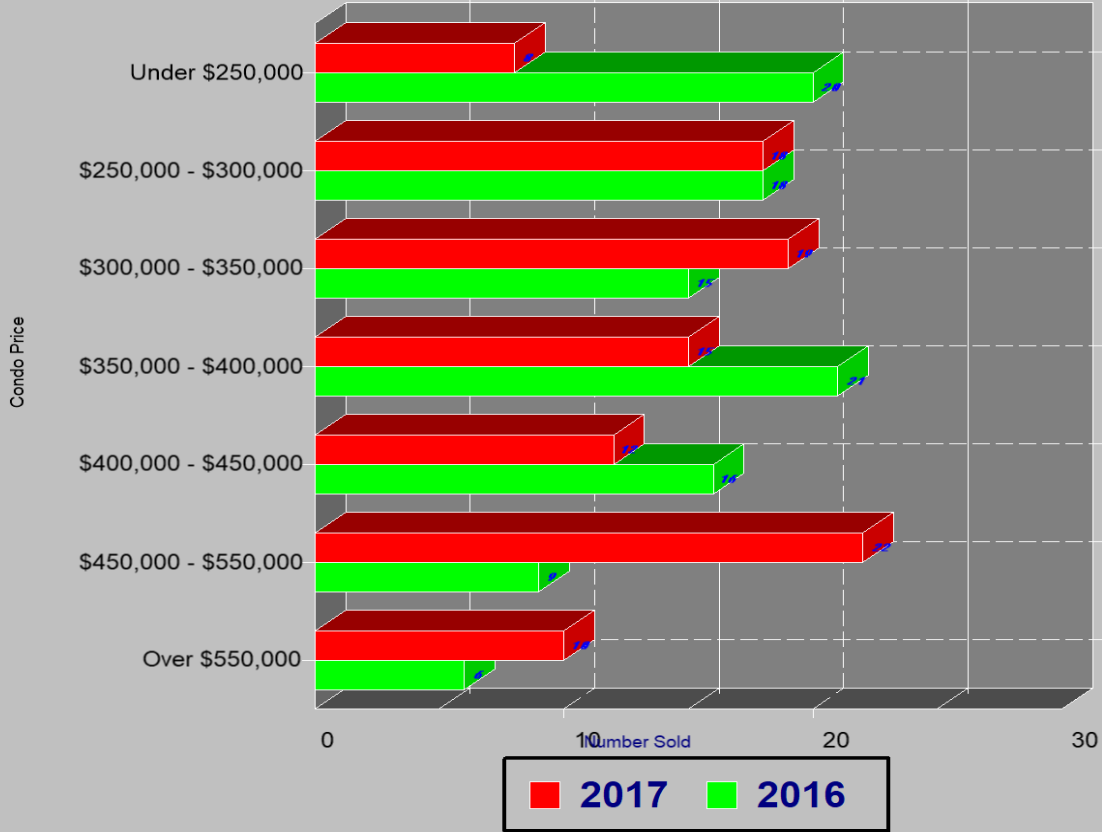

CONDO SALES BY PRICE SRAR SCV DIVISION AUGUST 2017