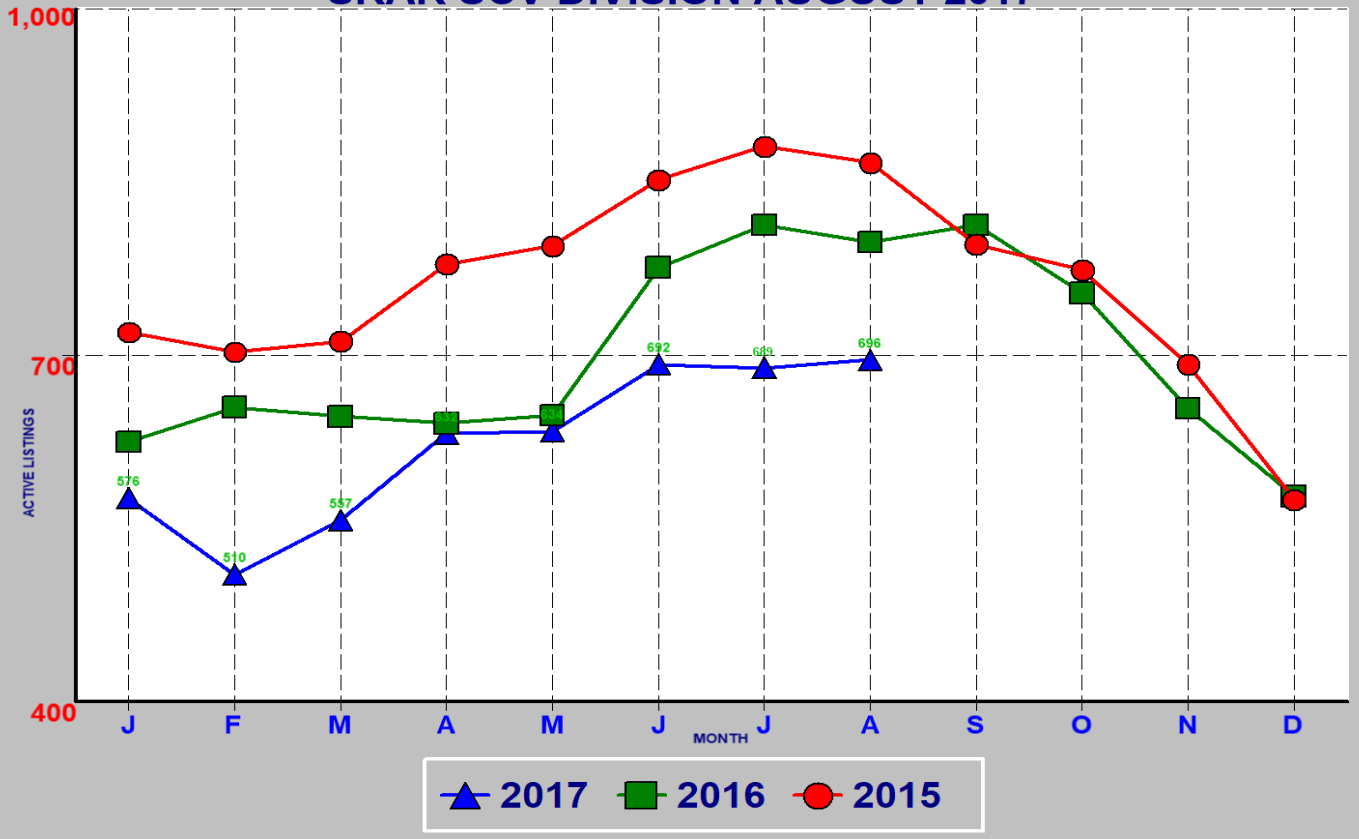

RESIDENTIAL INVENTORY SRAR SCV DIVISION AUGUST 2017

NEW LISTINGS SRAR SCV DIVISION AUGUST 2017

RESIDENTIAL ESCROWS CLOSED SRAR SCV DIVISION AUGUST 2017

RESIDENTIAL ESCROWS OPENED SRAR SCV DIVISION AUGUST 2017

SINGLE FAMILY ESCROWS CLOSED SRAR SCV DIVISION AUGUST 2017

SINGLE FAMILY ESCROWS OPENED SRAR SCV DIVISION AUGUST 2017

SINGLE FAMILY SALES BY PRICE SRAR SCV DIVISION AUGUST 2017

SINGLE FAMILY INVENTORY BY PRICE SRAR SCV DIVISION AUGUST 2017