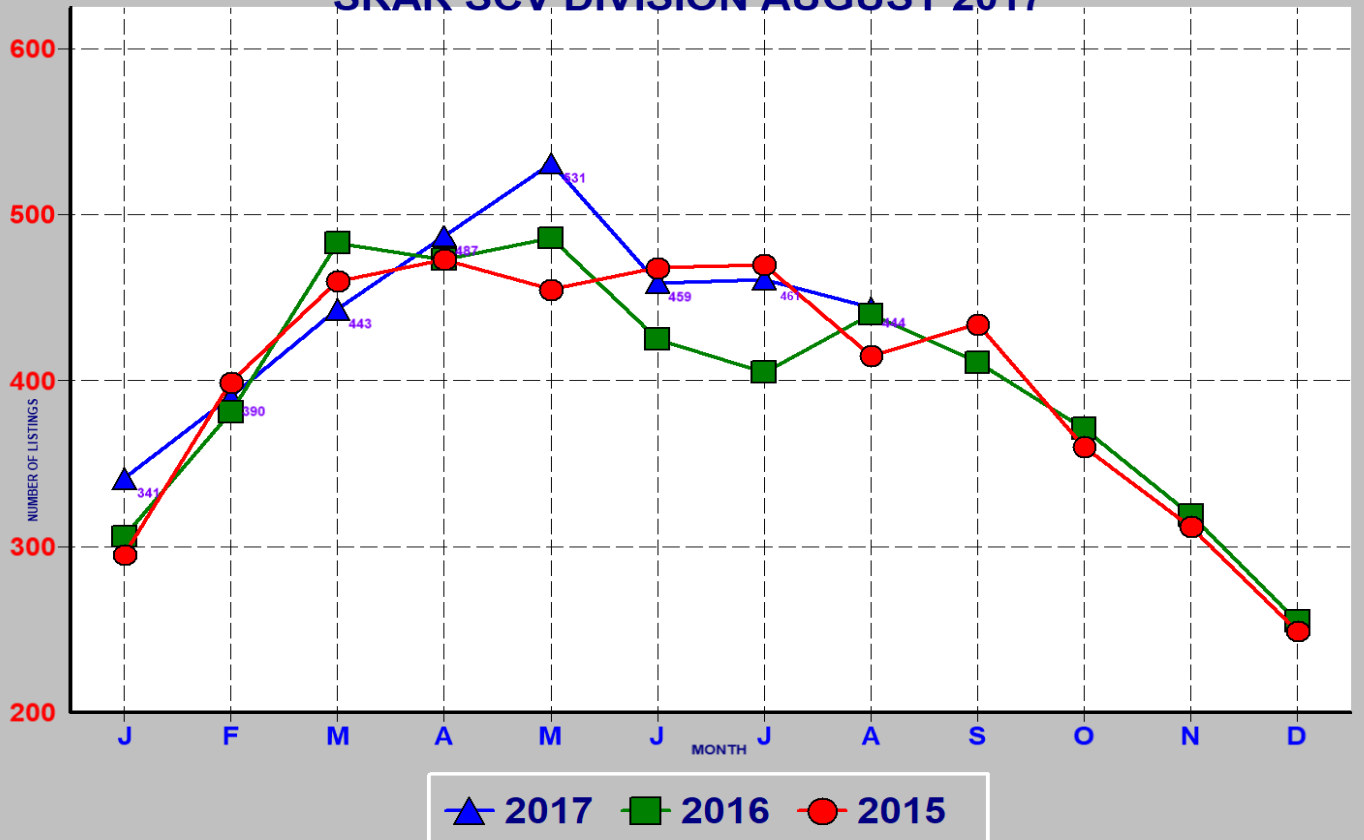

RESIDENTIAL INVENTORY SRAR SCV DIVISION AUGUST 2017

NEW LISTINGS SRAR SCV DIVISION AUGUST 2017

RESIDENTIAL ESCROWS CLOSED SRAR SCV DIVISION AUGUST 2017

RESIDENTIAL ESCROWS OPENED SRAR SCV DIVISION AUGUST 2017