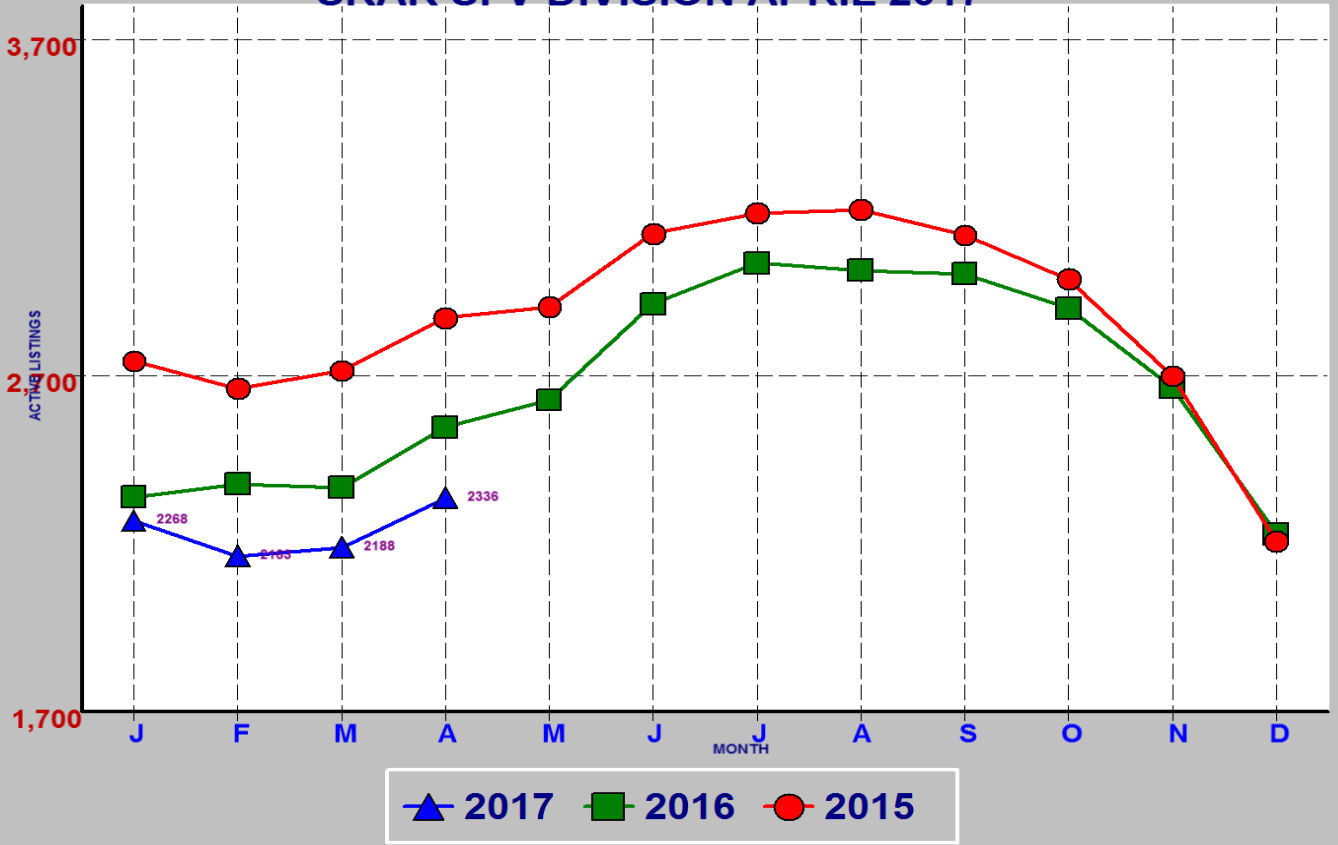

RESIDENTIAL INVENTORY SRAR SFV DIVISION APRIL 2017

NEW LISTINGS SRAR SFV DIVISION APRIL 2017

RESIDENTIAL ESCROWS CLOSED SRAR SFV DIVISION APRIL 2017

RESIDENTIAL ESCROWS OPENED SRAR SFV DIVISION APRIL 2017

SINGLE FAMILY ESCROWS CLOSED SRAR SFV DIVISION APRIL 2017

SINGLE FAMILY ESCROWS OPENED SRAR SFV DIVISION APRIL 2017

SINGLE FAMILY SALES BY PRICE SRAR SFV DIVISION APRIL 2017

SINGLE FAMILY INVENTORY BY PRICE SRAR SFV DIVISION APRIL 2017