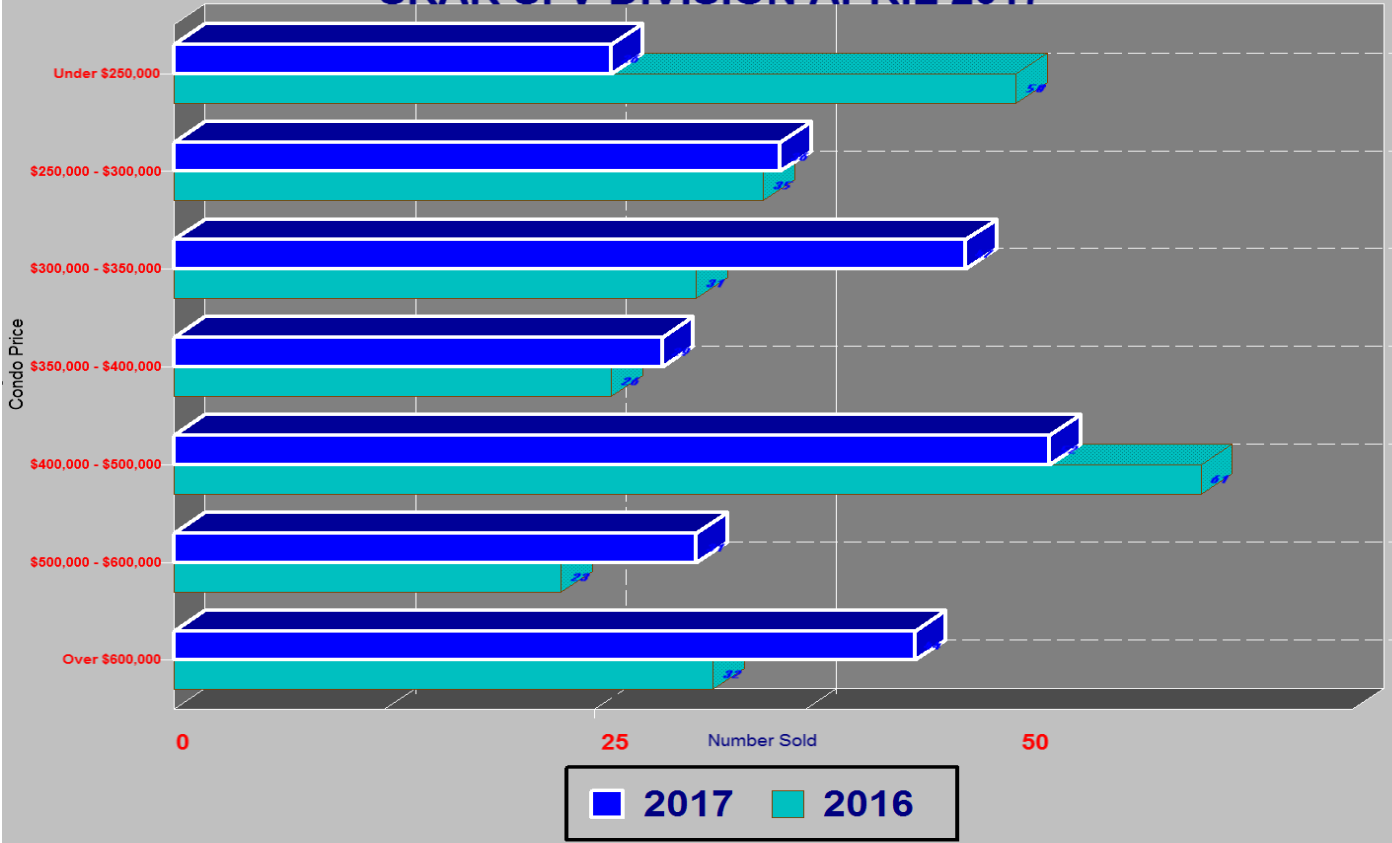

CONDO SALES BY PRICE SRAR SFV DIVISION APRIL 2017