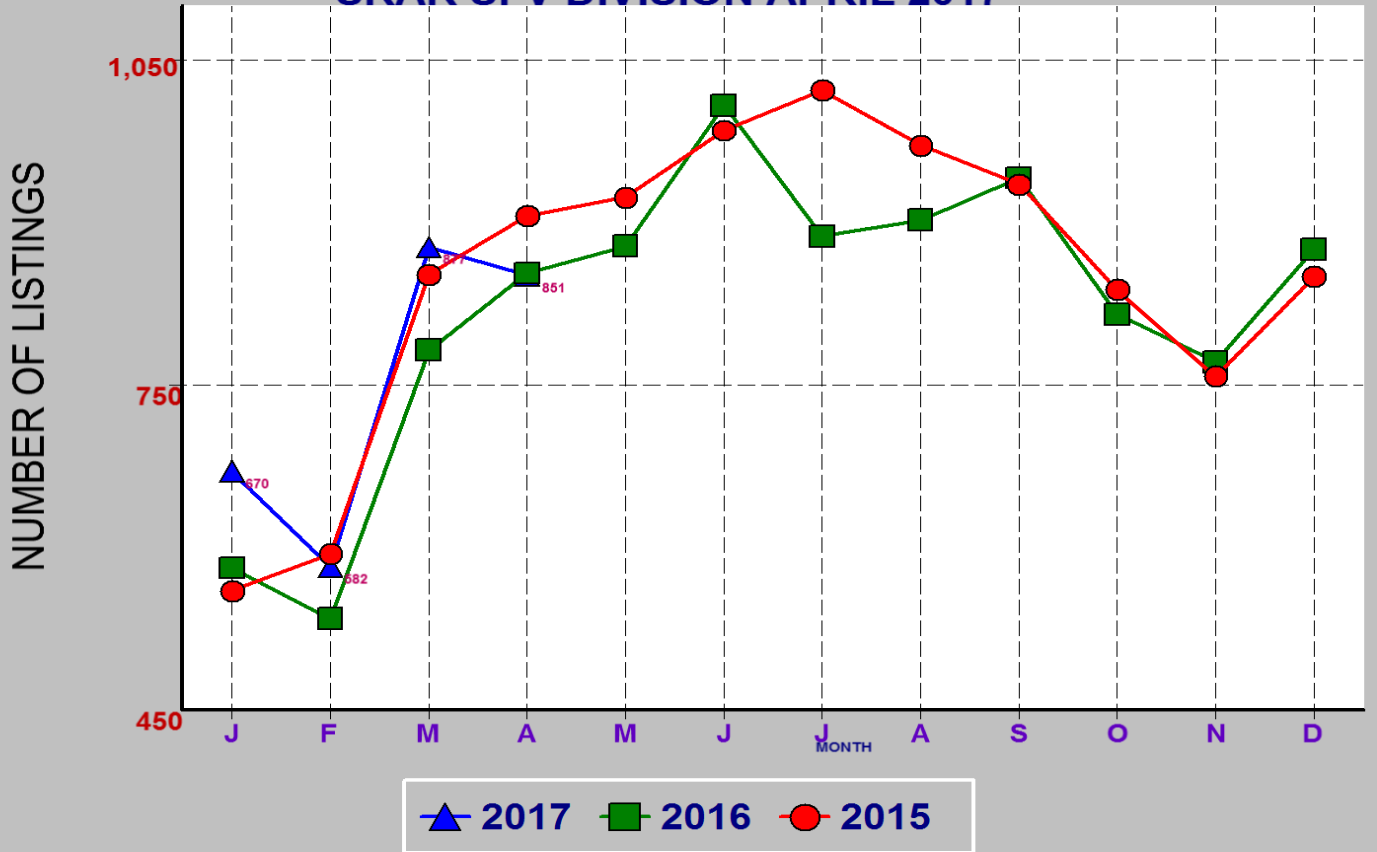

RESIDENTIAL INVENTORY SRAR SFV DIVISION APRIL 2017

NEW LISTINGS SRAR SFV DIVISION APRIL 2017

RESIDENTIAL ESCROWS CLOSED SRAR SFV DIVISION APRIL 2017

RESIDENTIAL ESCROWS OPENED SRAR SFV DIVISION APRIL 2017

SINGLE FAMILY ESCROWS CLOSED SRAR SFV DIVISION APRIL 2017

SINGLE FAMILY ESCROWS OPENED SRAR SFV DIVISION APRIL 2017

SINGLE FAMILY SALES BY PRICE SRAR SFV DIVISION APRIL 2017

SINGLE FAMILY INVENTORY BY PRICE SRAR SFV DIVISION APRIL 2017