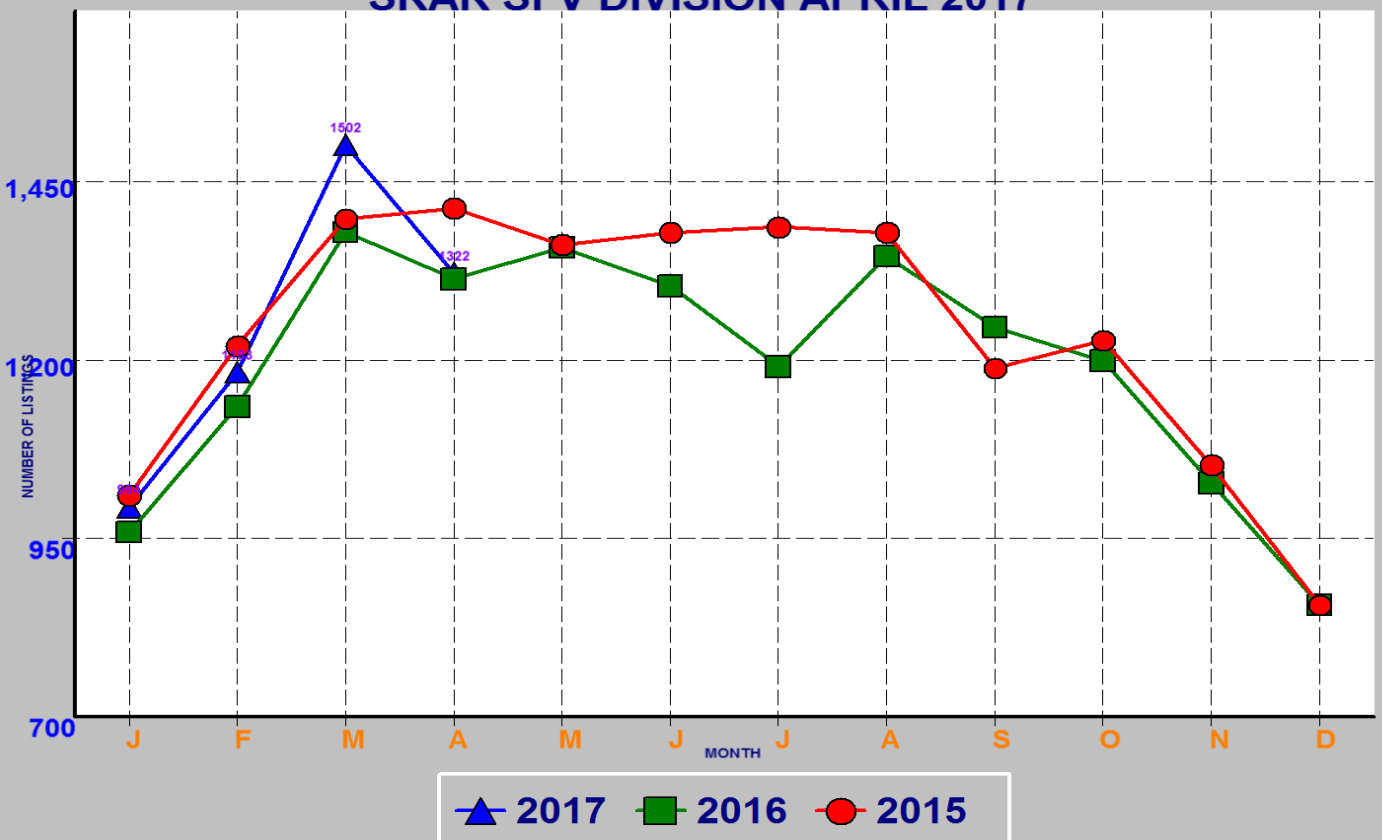

RESIDENTIAL INVENTORY SRAR SFV DIVISION APRIL 2017

NEW LISTINGS SRAR SFV DIVISION APRIL 2017

RESIDENTIAL ESCROWS CLOSED SRAR SFV DIVISION APRIL 2017

RESIDENTIAL ESCROWS OPENED SRAR SFV DIVISION APRIL 2017