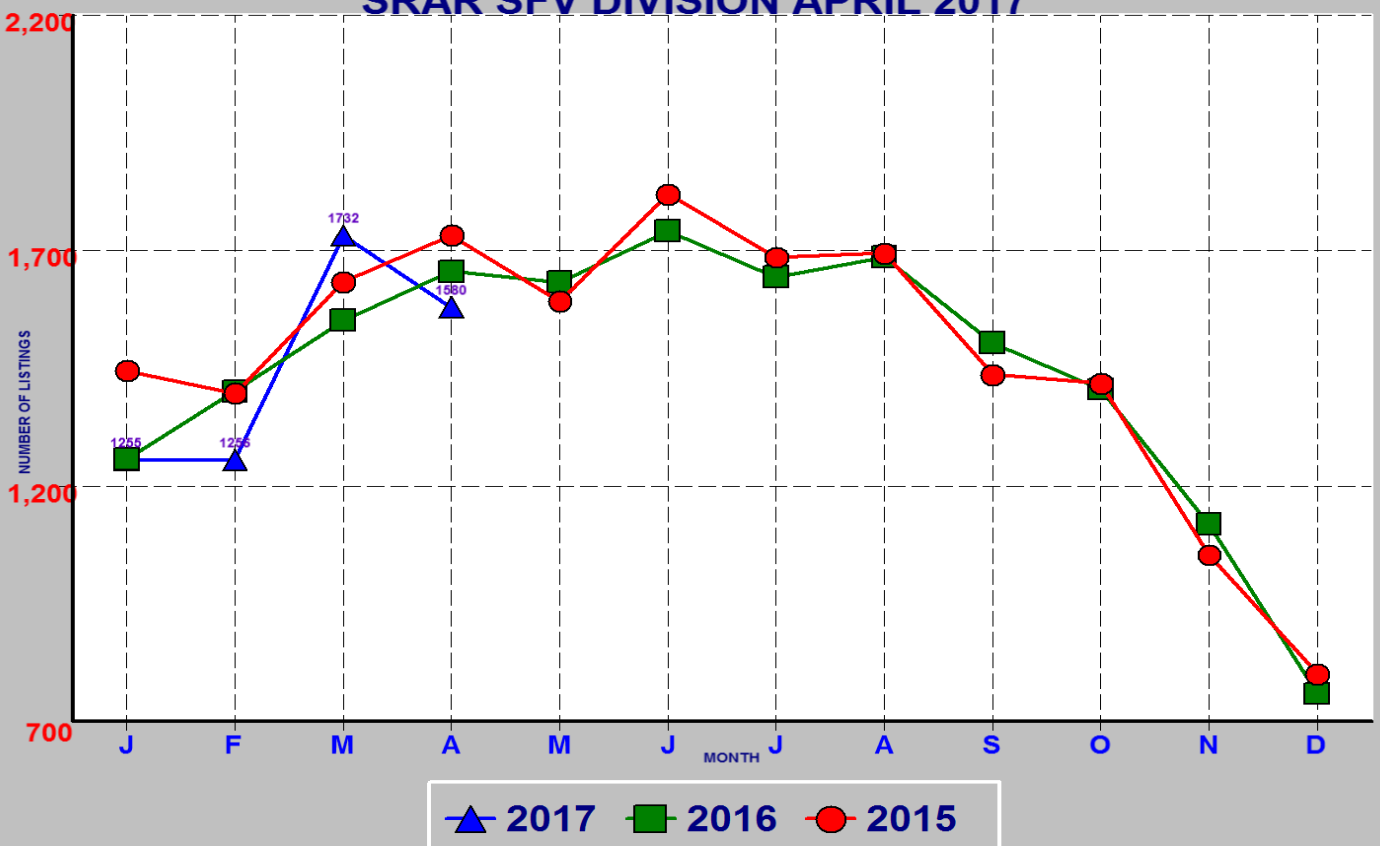

RESIDENTIAL INVENTORY SRAR SFV DIVISION APRIL 2017

NEW LISTINGS SRAR SFV DIVISION APRIL 2017

RESIDENTIAL ESCROWS CLOSED SRAR SFV DIVISION APRIL 2017

RESIDENTIAL ESCROWS OPENED SRAR SFV DIVISION APRIL 2017