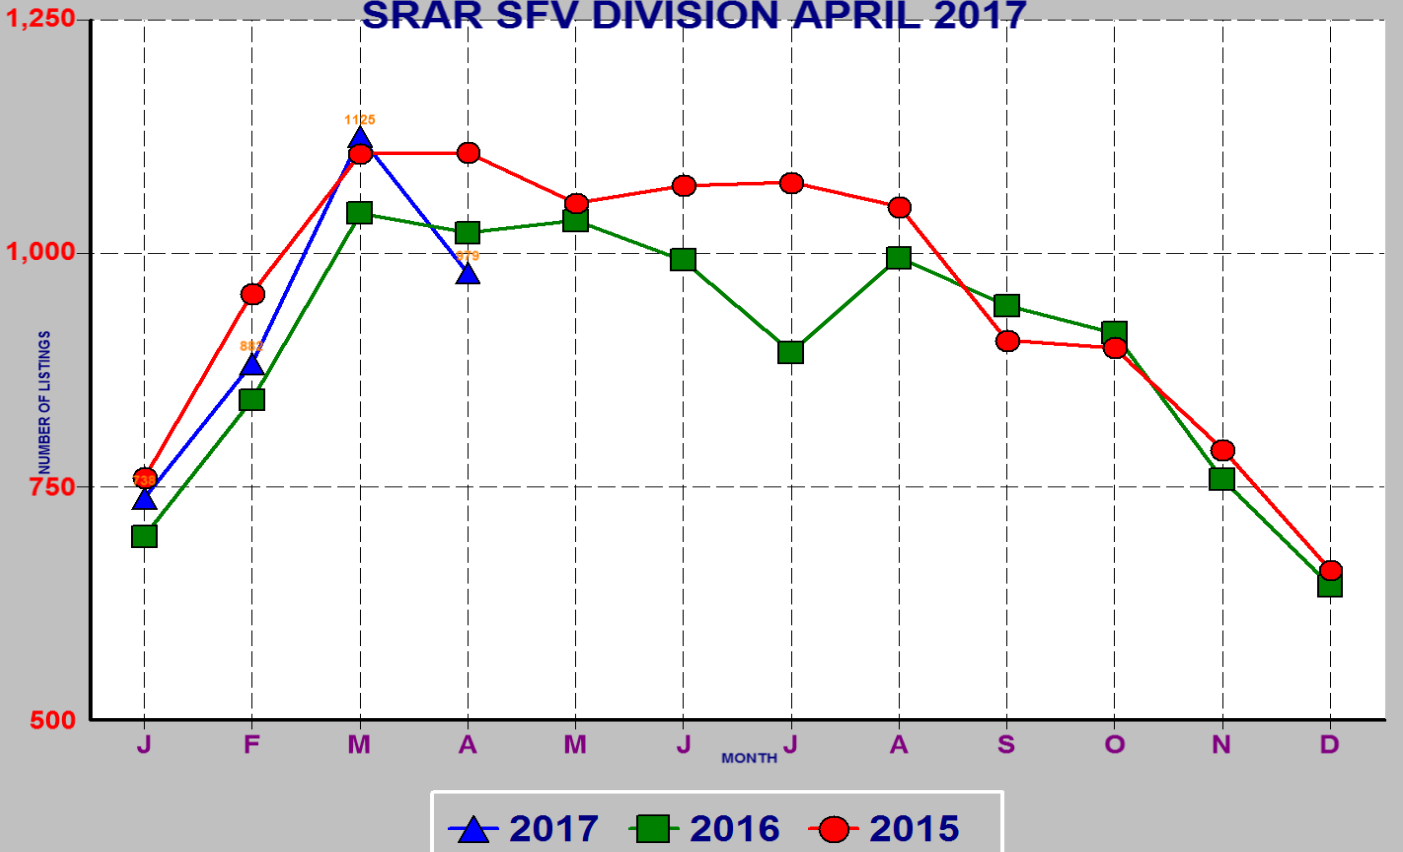

RESIDENTIAL INVENTORY SRAR SFV DIVISION APRIL 2017

NEW LISTINGS SRAR SFV DIVISION APRIL 2017

RESIDENTIAL ESCROWS CLOSED SRAR SFV DIVISION APRIL 2017

RESIDENTIAL ESCROWS OPENED SRAR SFV DIVISION APRIL 2017

SINGLE FAMILY ESCROWS CLOSED SRAR SFV DIVISION APRIL 2017

SINGLE FAMILY ESCROWS OPENED SRAR SFV DIVISION APRIL 2017

SINGLE FAMILY SALES BY PRICE SRAR SFV DIVISION APRIL 2017

SINGLE FAMILY INVENTORY BY PRICE SRAR SFV DIVISION APRIL 2017