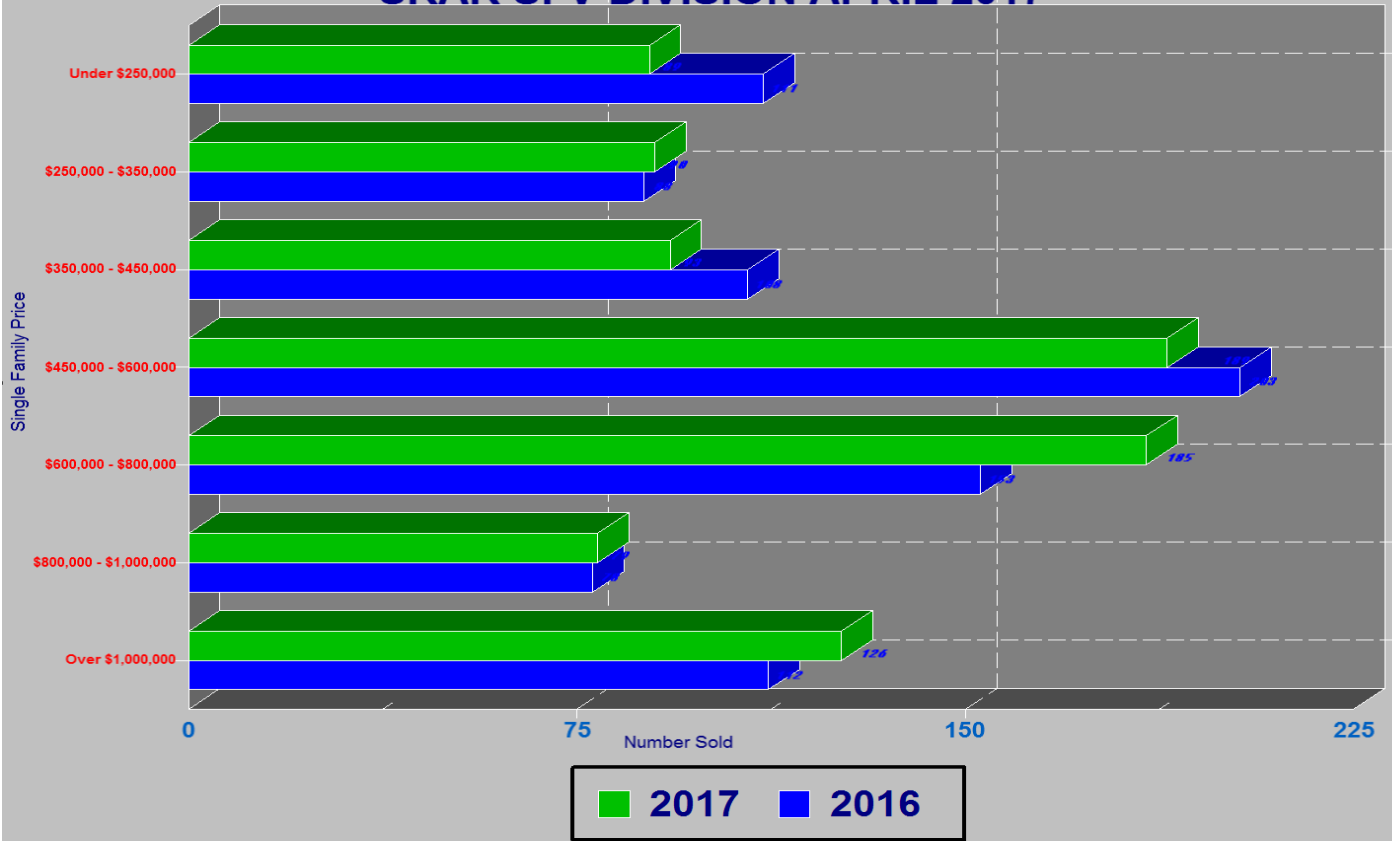

RESIDENTIAL INVENTORY SRAR SFV DIVISION APRIL 2017

NEW LISTINGS SRAR SFV DIVISION APRIL 2017

RESIDENTIAL ESCROWS CLOSED SRAR SFV DIVISION APRIL 2017

RESIDENTIAL ESCROWS OPENED SRAR SFV DIVISION APRIL 2017

SINGLE FAMILY ESCROWS CLOSED SRAR SFV DIVISION APRIL 2017

SINGLE FAMILY ESCROWS OPENED SRAR SFV DIVISION APRIL 2017

SINGLE FAMILY SALES BY PRICE SRAR SFV DIVISION APRIL 2017

SINGLE FAMILY INVENTORY BY PRICE SRAR SFV DIVISION APRIL 2017