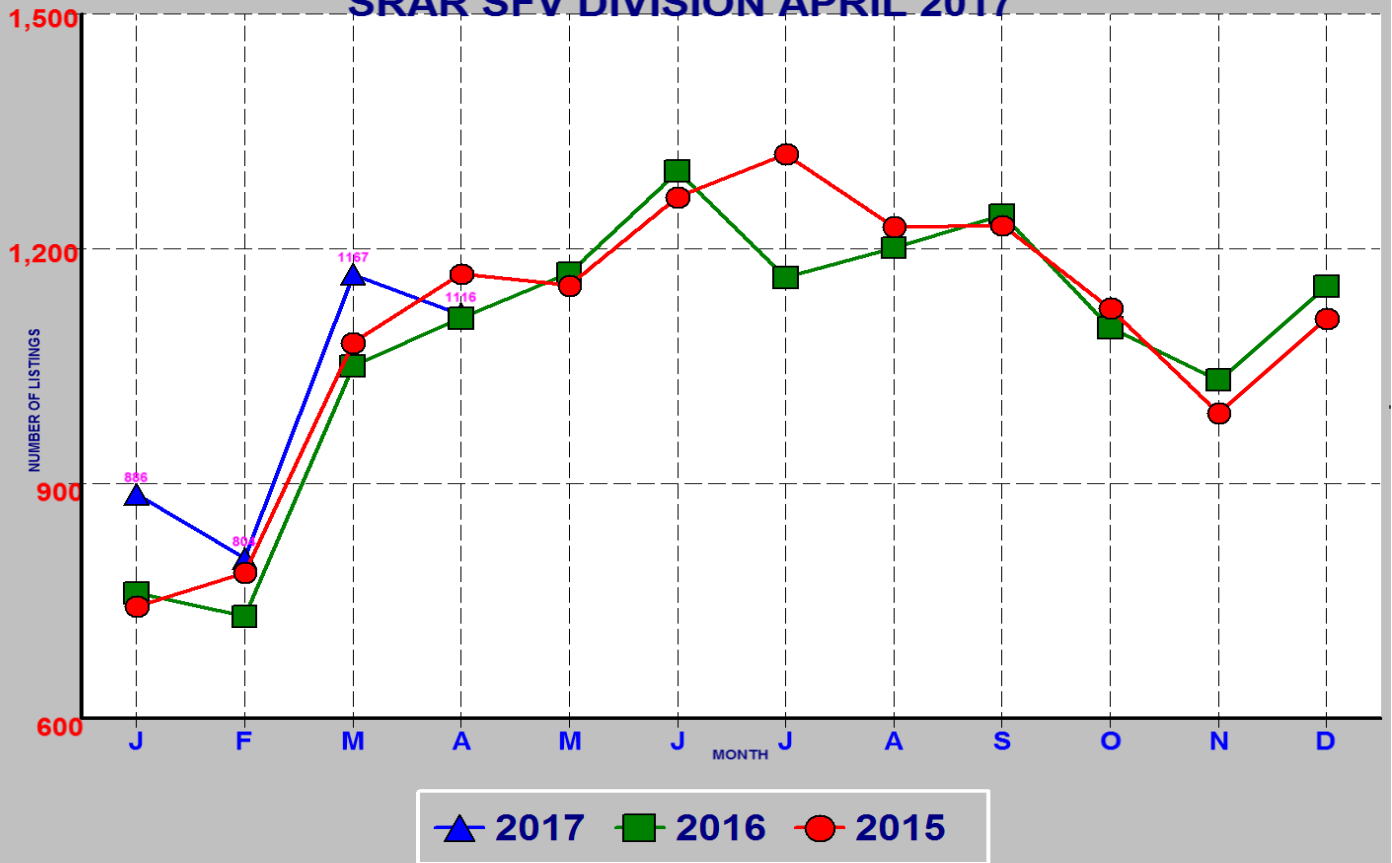

RESIDENTIAL INVENTORY SRAR SFV DIVISION APRIL 2017

NEW LISTINGS SRAR SFV DIVISION APRIL 2017

RESIDENTIAL ESCROWS CLOSED SRAR SFV DIVISION APRIL 2017

RESIDENTIAL ESCROWS OPENED SRAR SFV DIVISION APRIL 2017