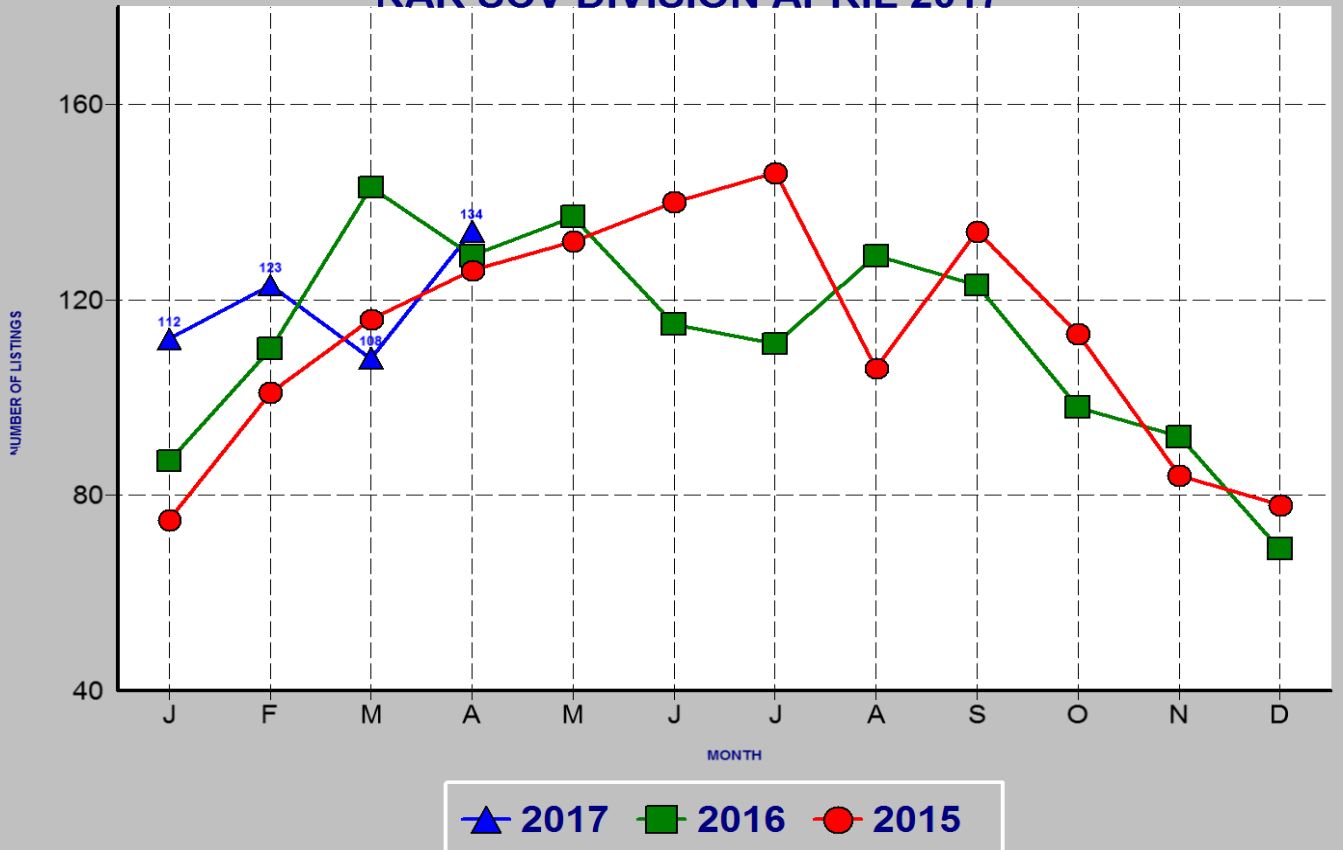

CONDO ESCROWS OPENED SRAR SCV DIVISION APRIL 2017