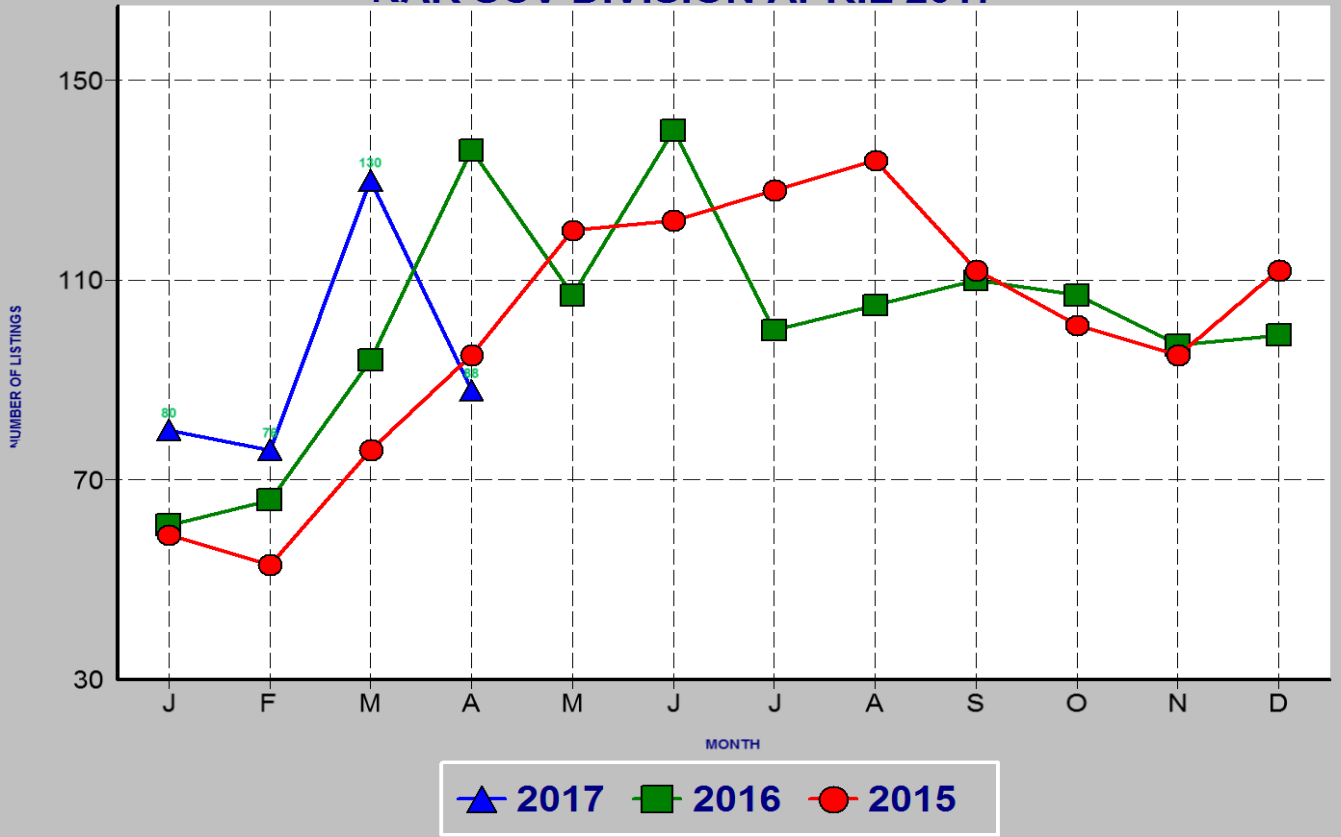

CONDO ESCROWS CLOSED SRAR SCV DIVISION APRIL 2017