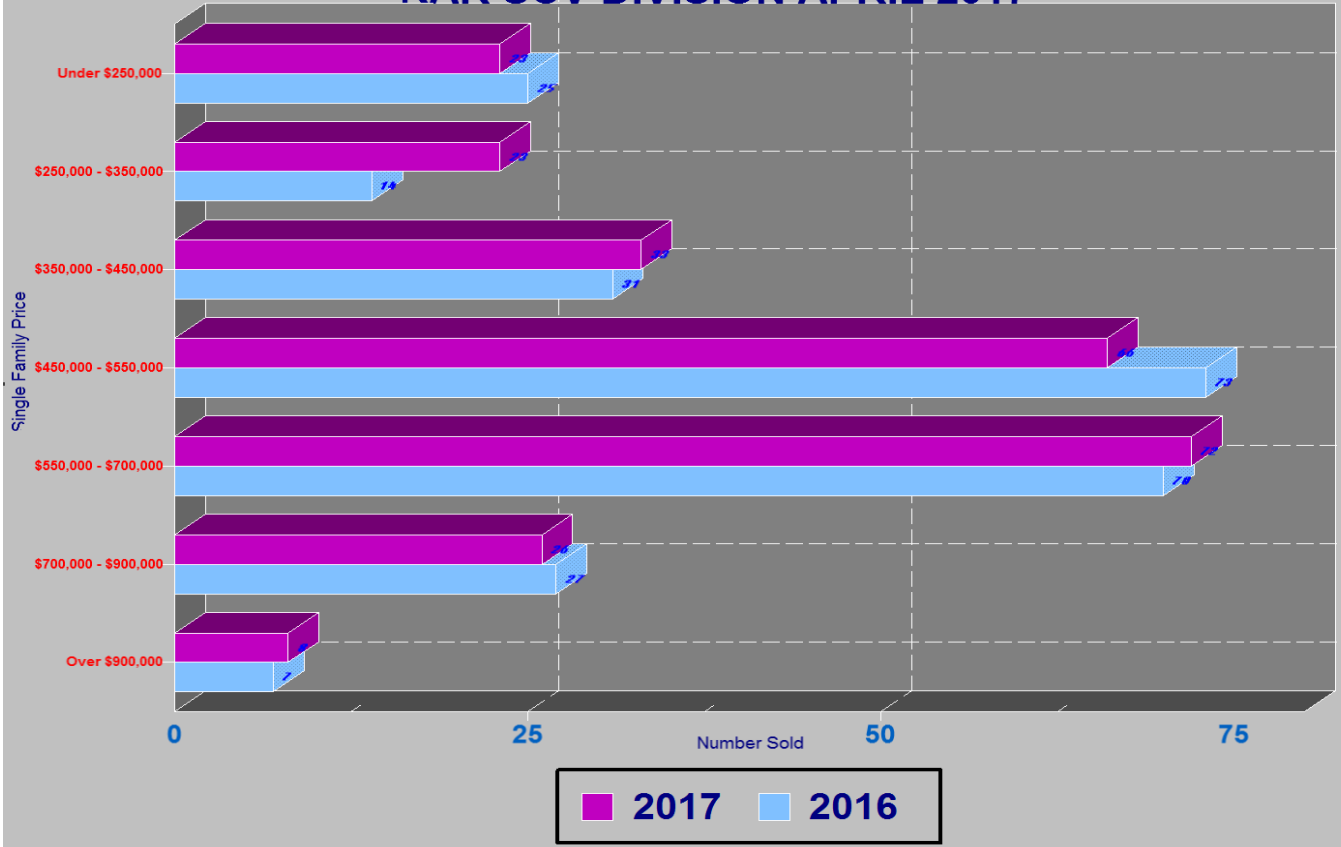

SINGLE FAMILY SALES BY PRICE SRAR SCV DIVISION APRIL 2017