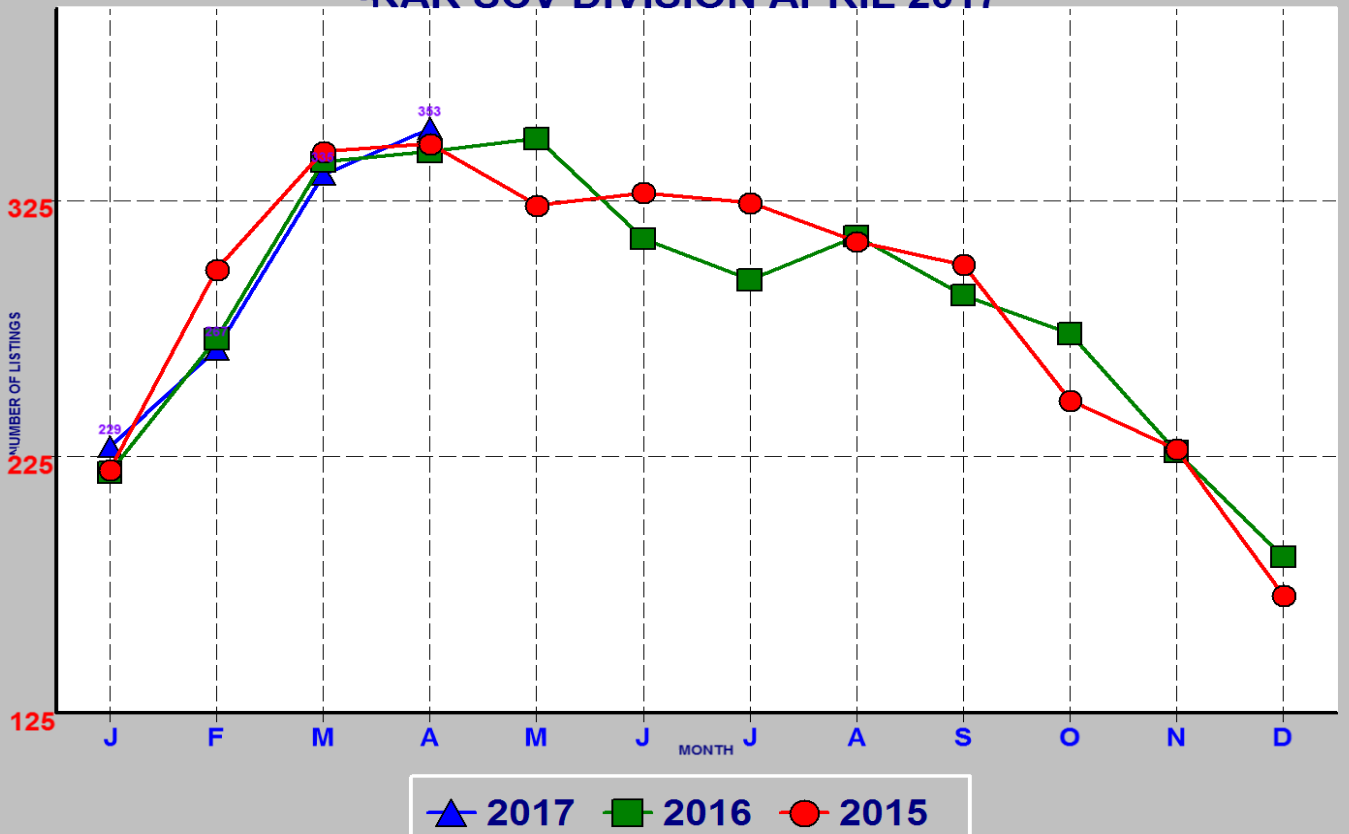

SINGLE FAMILY ESCROWS OPENED SRAR SCV DIVISION APRIL 2017