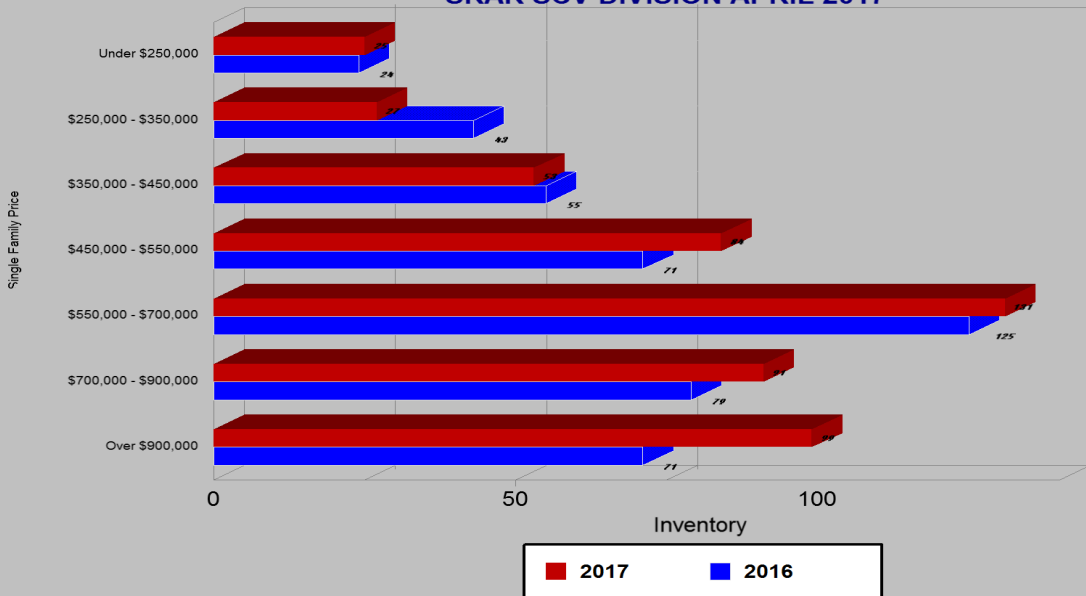

SINGLE FAMILY INVENTORY BY PRICE SRAR SCV DIVISION APRIL 2017