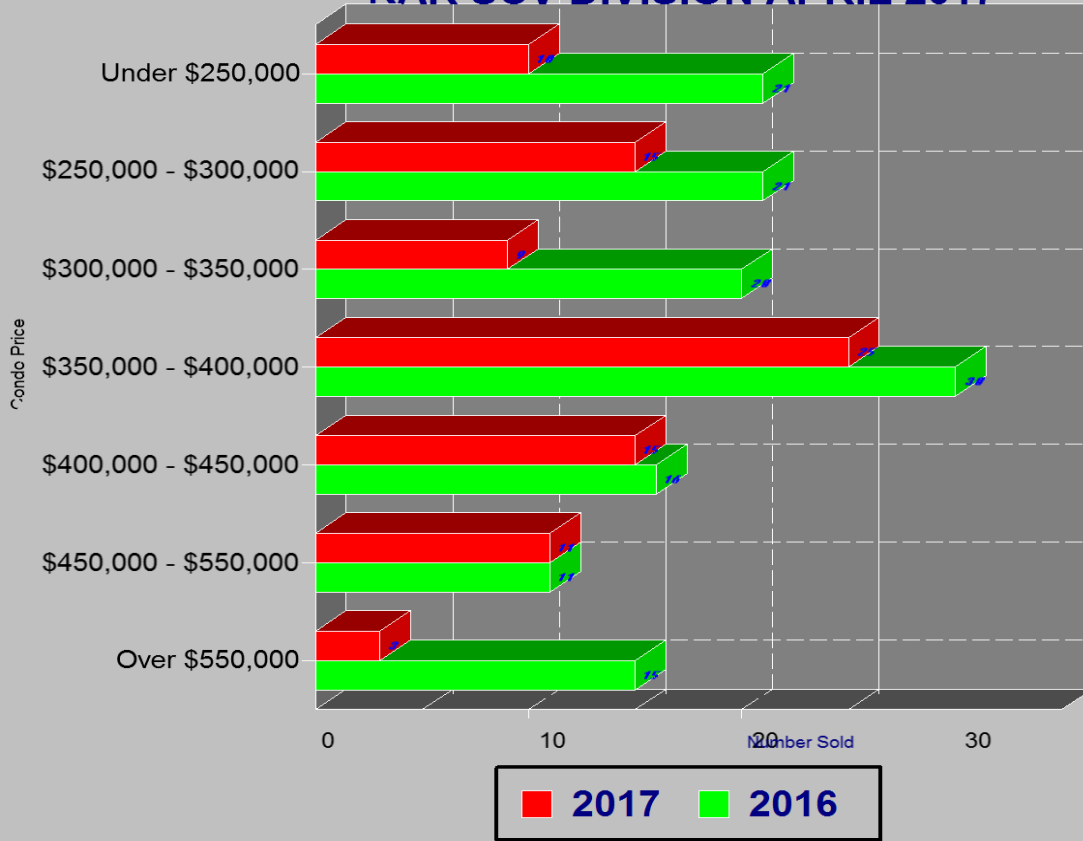

CONDO SALES BY PRICE SRAR SCV DIVISION APRIL 2017