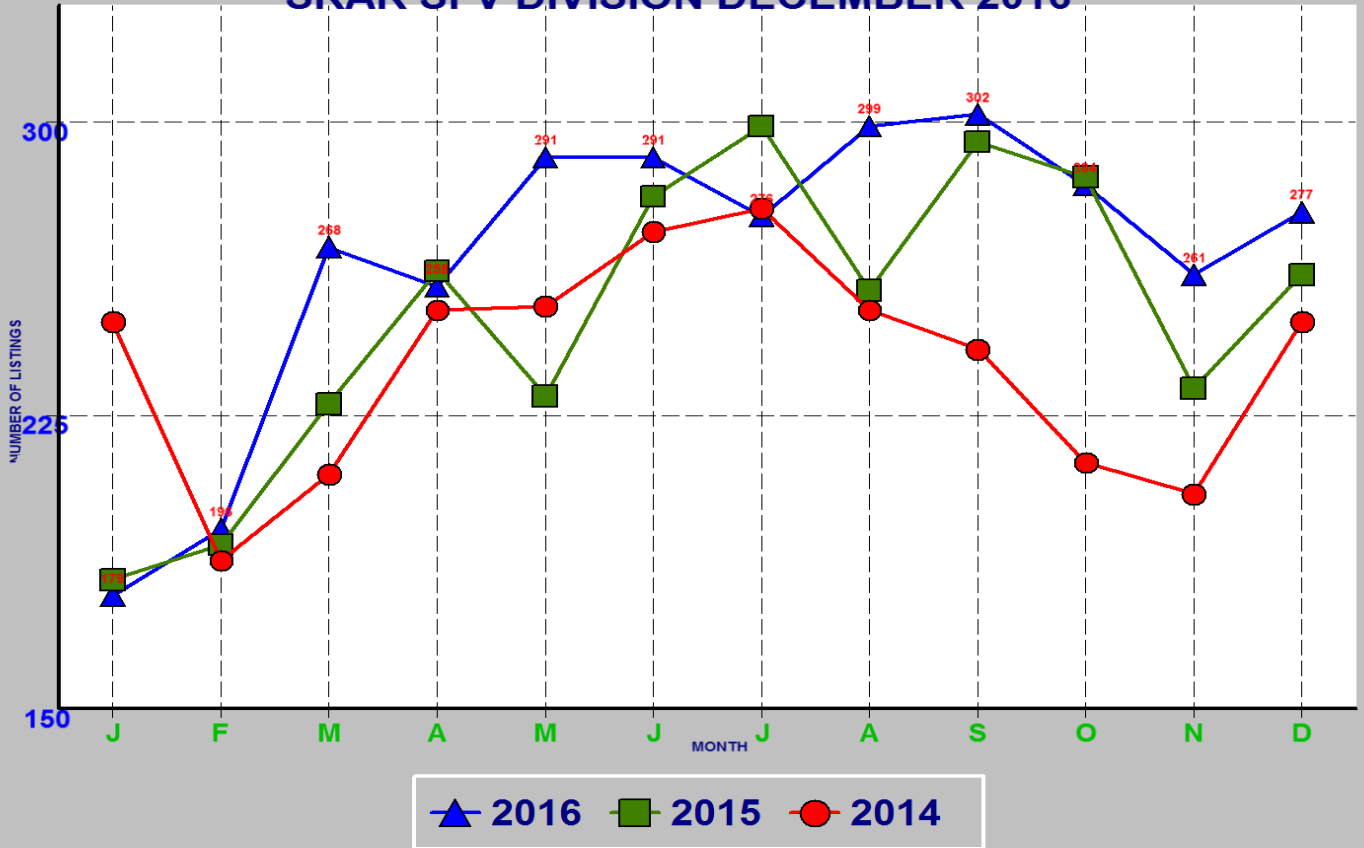

CONDO ESCROWS CLOSED SRAR SFV DIVISION DECEMBER 2016