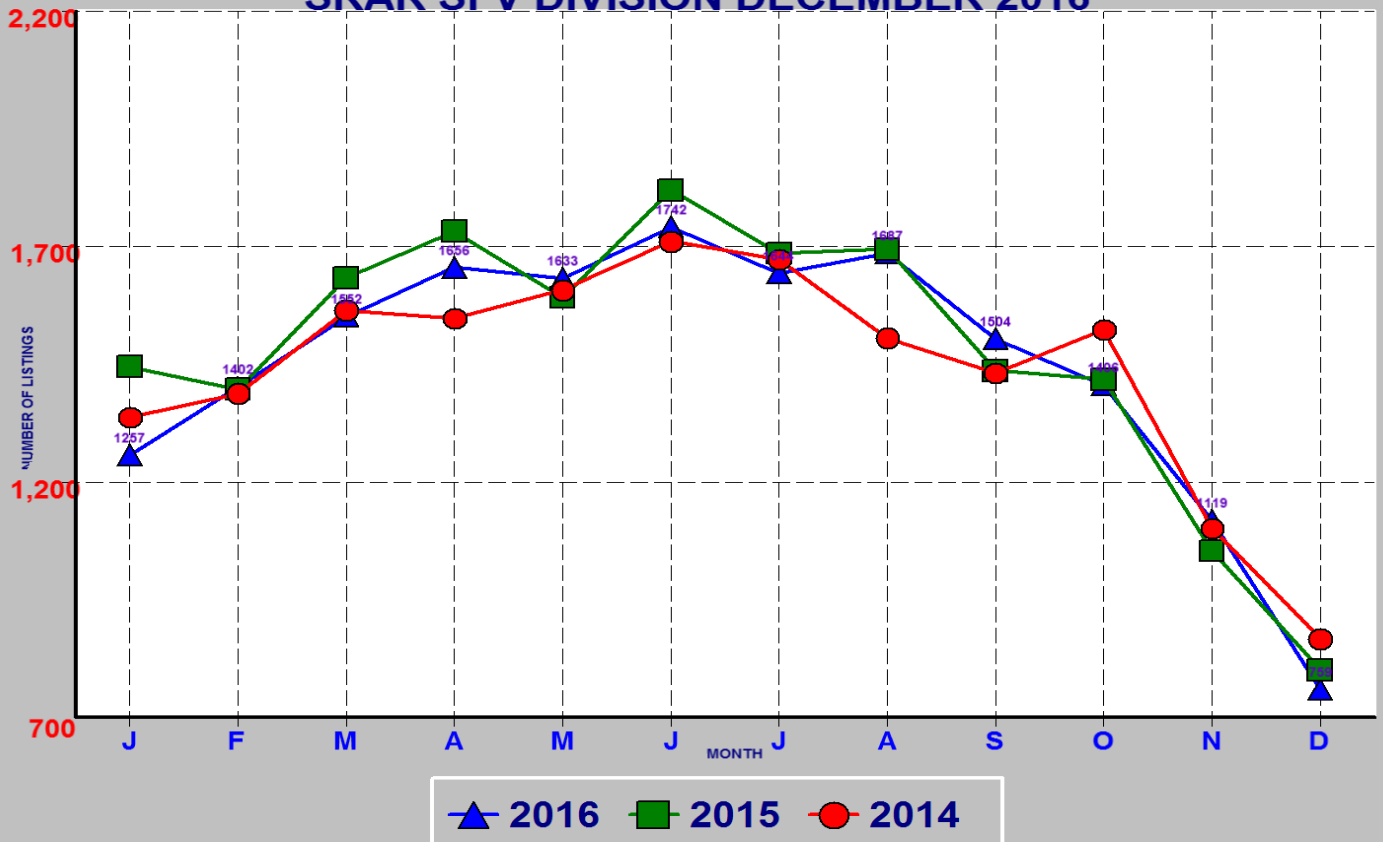

RESIDENTIAL INVENTORY SRAR SFV DIVISION DECEMBER 2016

NEW LISTINGS SRAR SFV DIVISION DECEMBER 2016

RESIDENTIAL ESCROWS CLOSED SRAR SFV DIVISION DECEMBER 2016

RESIDENTIAL ESCROWS OPENED SRAR SFV DIVISION DECEMBER 2016

SINGLE FAMILY ESCROWS CLOSED SRAR SFV DIVISION DECEMBER 2016

SINGLE FAMILY ESCROWS OPENED SRAR SFV DIVISION DECEMBER 2016

SINGLE FAMILY SALES BY PRICE SRAR SFV DIVISION DECEMBER 2016

SINGLE FAMILY INVENTORY BY PRICE SRAR SFV DIVISION DECEMBER 2016