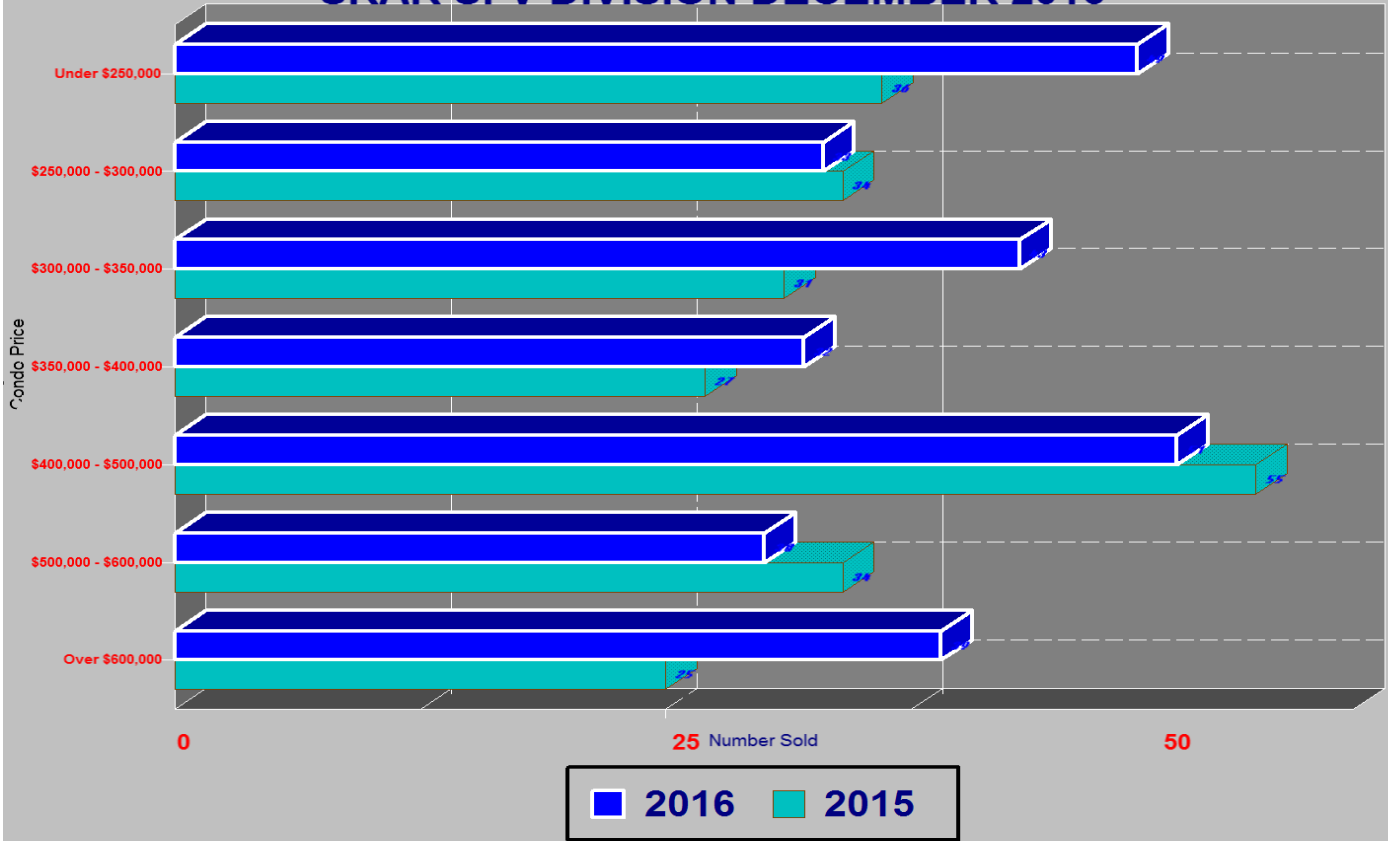

CONDO SALES BY PRICE SRAR SFV DIVISION DECEMBER 2016