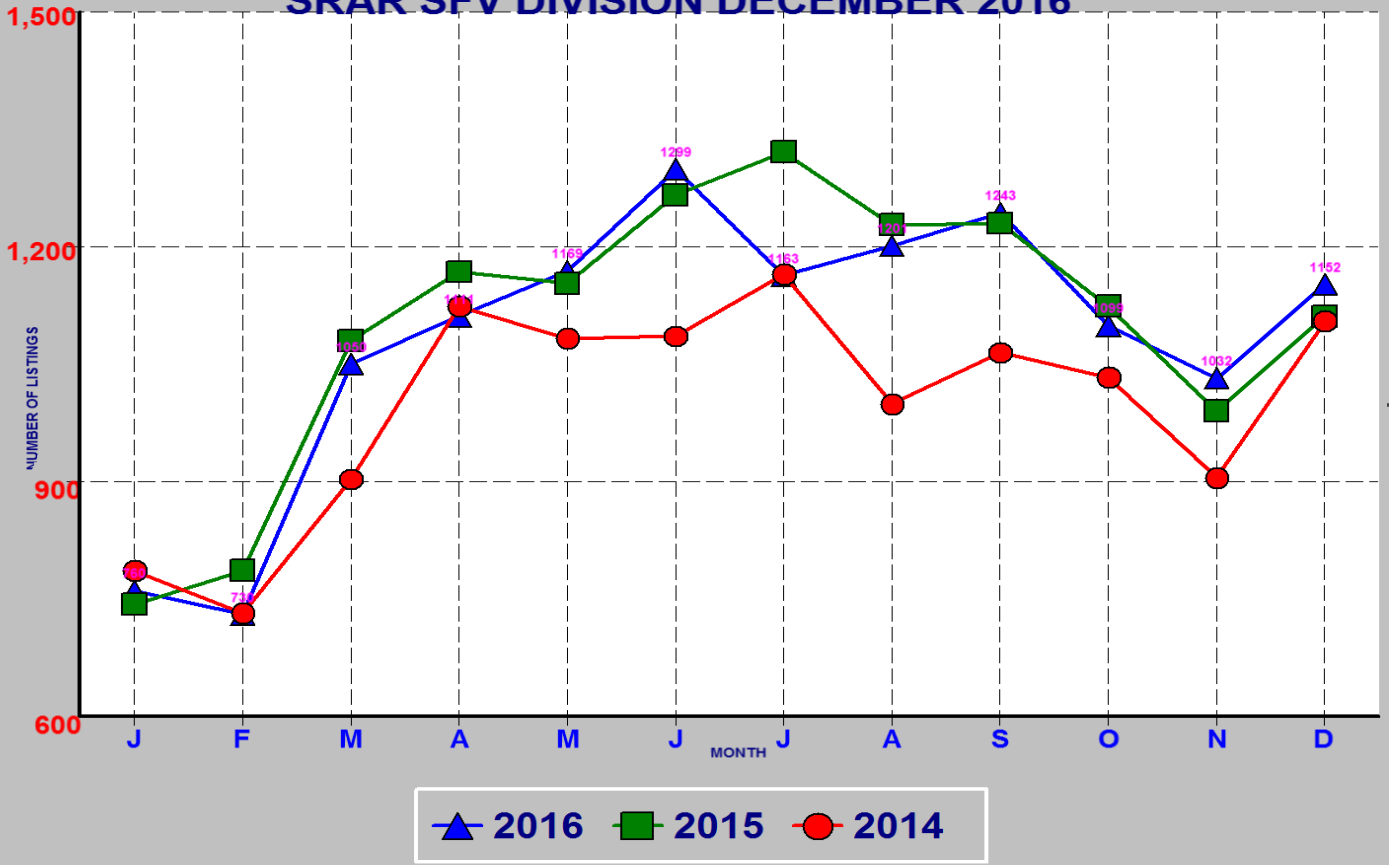

RESIDENTIAL INVENTORY SRAR SFV DIVISION DECEMBER 2016

NEW LISTINGS SRAR SFV DIVISION DECEMBER 2016

RESIDENTIAL ESCROWS CLOSED SRAR SFV DIVISION DECEMBER 2016

RESIDENTIAL ESCROWS OPENED SRAR SFV DIVISION DECEMBER 2016

SINGLE FAMILY ESCROWS CLOSED SRAR SFV DIVISION DECEMBER 2016

SINGLE FAMILY ESCROWS OPENED SRAR SFV DIVISION DECEMBER 2016

SINGLE FAMILY SALES BY PRICE SRAR SFV DIVISION DECEMBER 2016

SINGLE FAMILY INVENTORY BY PRICE SRAR SFV DIVISION DECEMBER 2016