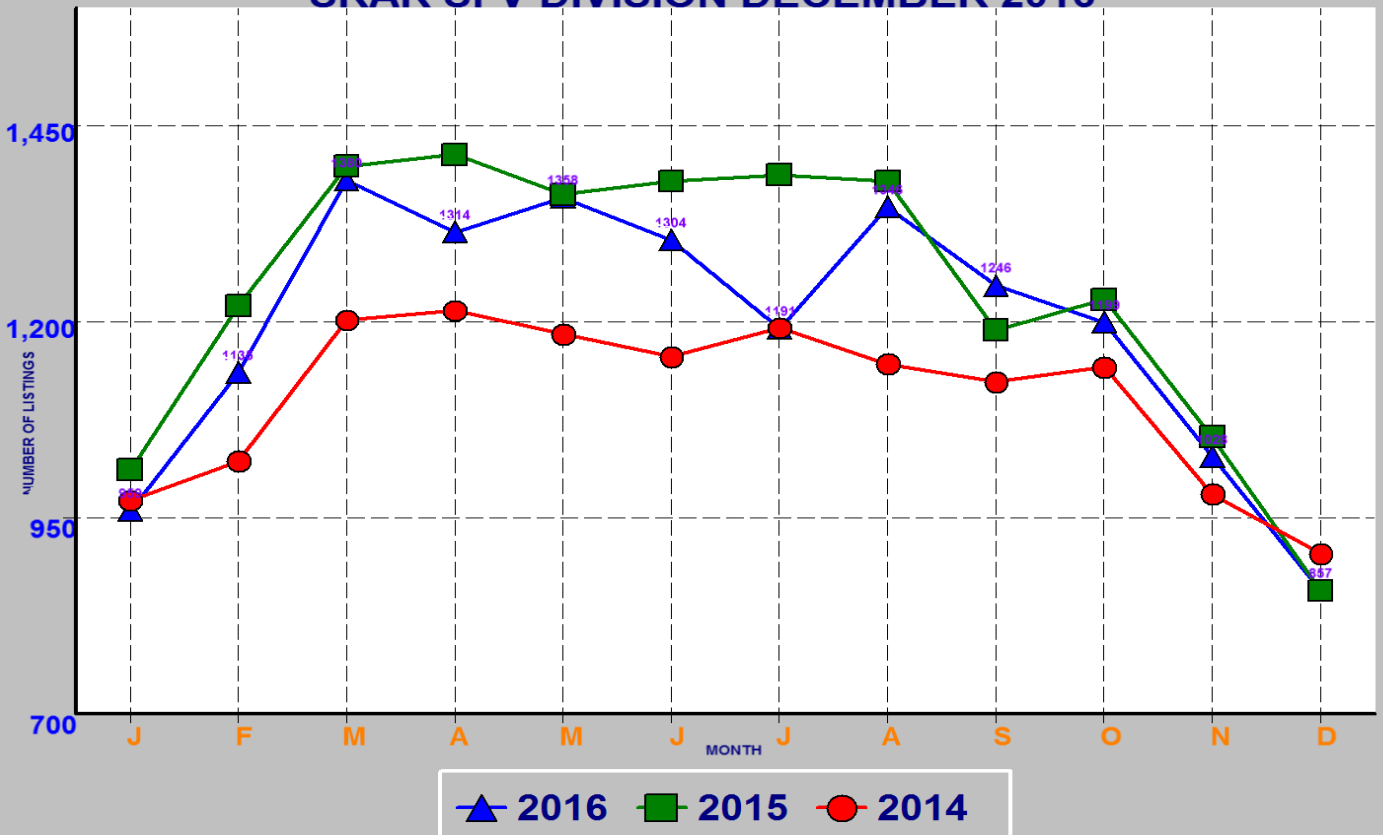

RESIDENTIAL INVENTORY SRAR SFV DIVISION DECEMBER 2016

NEW LISTINGS SRAR SFV DIVISION DECEMBER 2016

RESIDENTIAL ESCROWS CLOSED SRAR SFV DIVISION DECEMBER 2016

RESIDENTIAL ESCROWS OPENED SRAR SFV DIVISION DECEMBER 2016

SINGLE FAMILY ESCROWS CLOSED SRAR SFV DIVISION DECEMBER 2016

SINGLE FAMILY ESCROWS OPENED SRAR SFV DIVISION DECEMBER 2016

SINGLE FAMILY SALES BY PRICE SRAR SFV DIVISION DECEMBER 2016

SINGLE FAMILY INVENTORY BY PRICE SRAR SFV DIVISION DECEMBER 2016