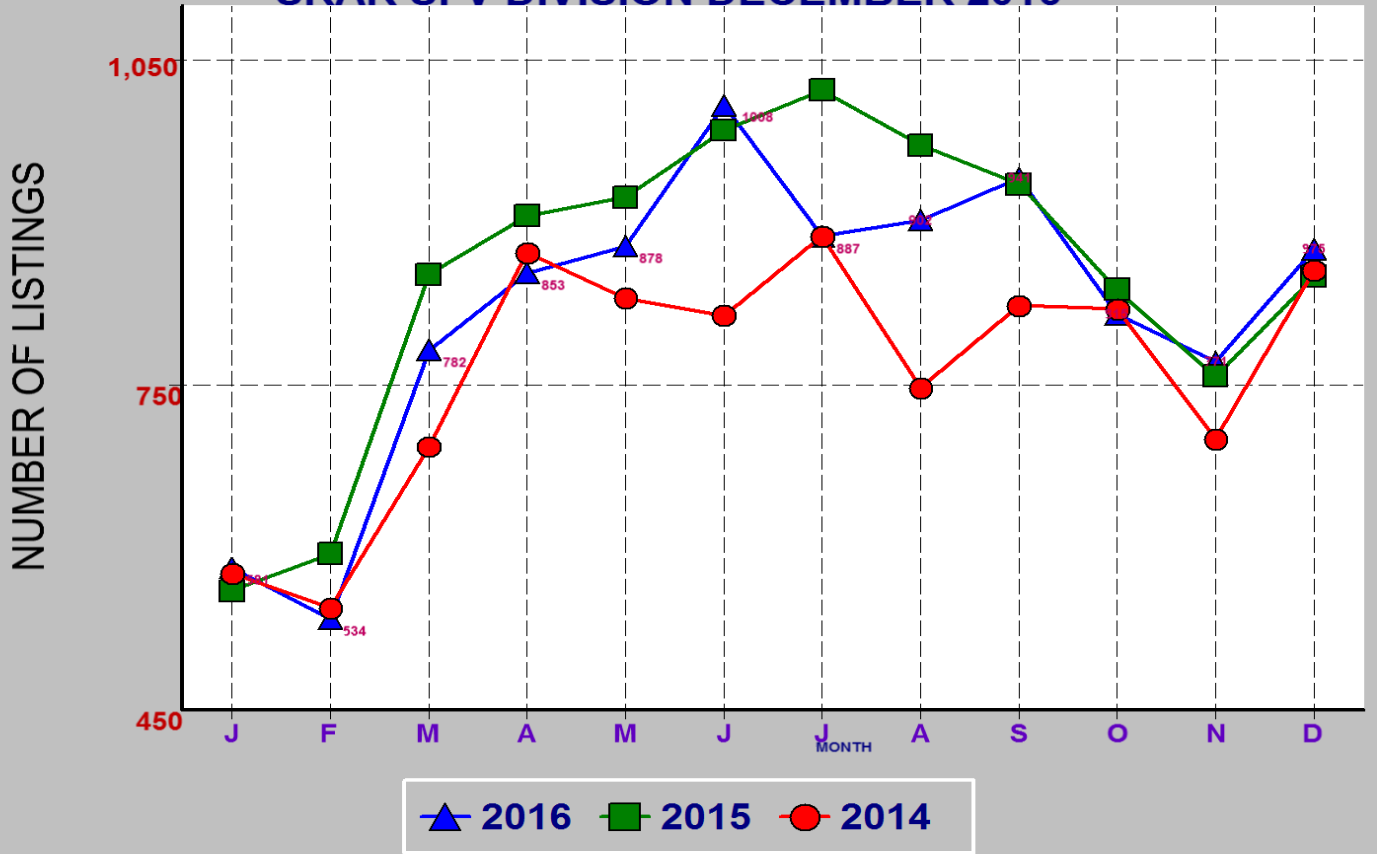

RESIDENTIAL INVENTORY SRAR SFV DIVISION DECEMBER 2016

NEW LISTINGS SRAR SFV DIVISION DECEMBER 2016

RESIDENTIAL ESCROWS CLOSED SRAR SFV DIVISION DECEMBER 2016

RESIDENTIAL ESCROWS OPENED SRAR SFV DIVISION DECEMBER 2016

SINGLE FAMILY ESCROWS CLOSED SRAR SFV DIVISION DECEMBER 2016

SINGLE FAMILY ESCROWS OPENED SRAR SFV DIVISION DECEMBER 2016

SINGLE FAMILY SALES BY PRICE SRAR SFV DIVISION DECEMBER 2016

SINGLE FAMILY INVENTORY BY PRICE SRAR SFV DIVISION DECEMBER 2016