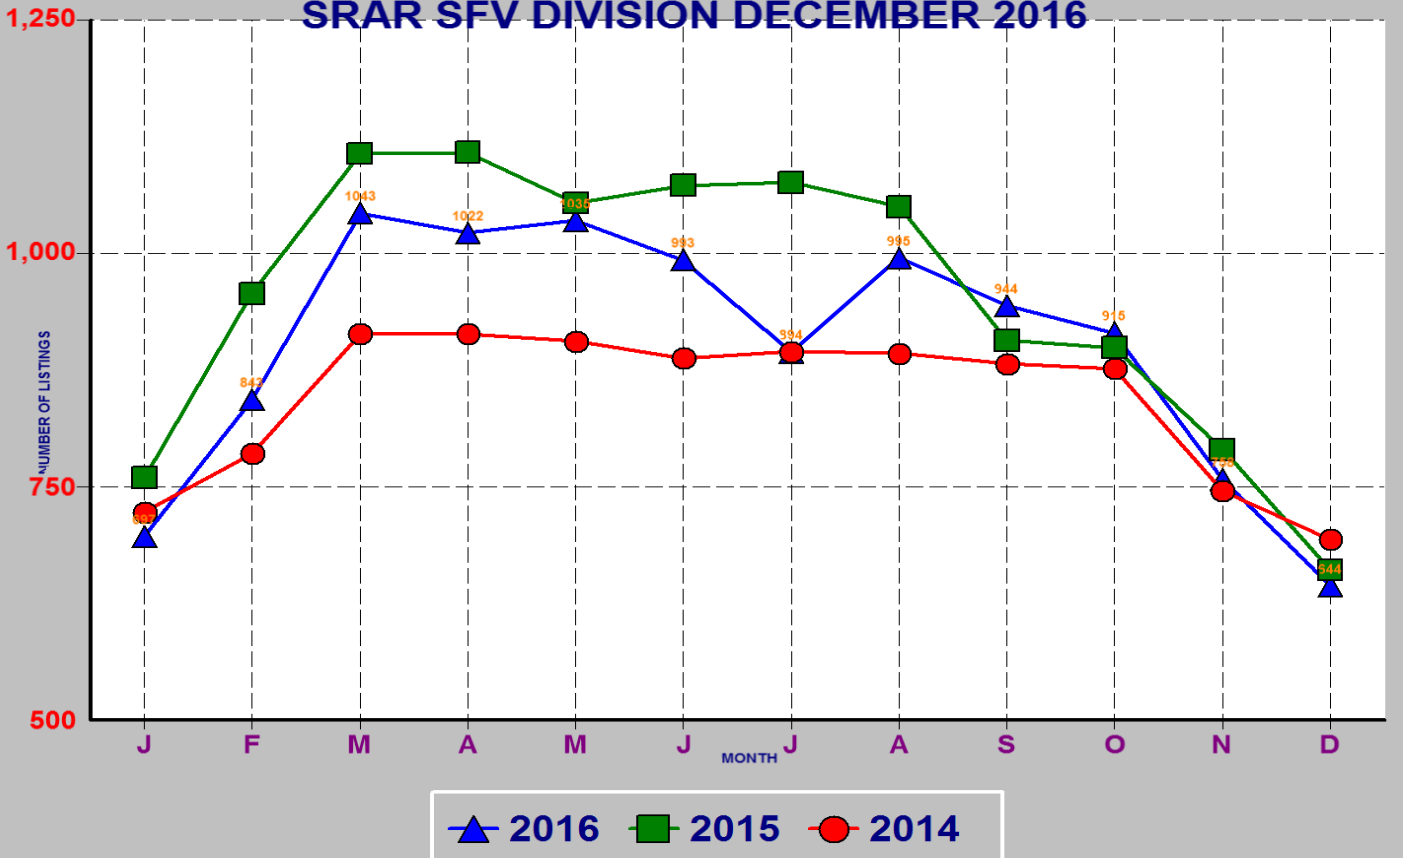

RESIDENTIAL INVENTORY SRAR SFV DIVISION DECEMBER 2016

NEW LISTINGS SRAR SFV DIVISION DECEMBER 2016

RESIDENTIAL ESCROWS CLOSED SRAR SFV DIVISION DECEMBER 2016

RESIDENTIAL ESCROWS OPENED SRAR SFV DIVISION DECEMBER 2016

SINGLE FAMILY ESCROWS CLOSED SRAR SFV DIVISION DECEMBER 2016

SINGLE FAMILY ESCROWS OPENED SRAR SFV DIVISION DECEMBER 2016

SINGLE FAMILY SALES BY PRICE SRAR SFV DIVISION DECEMBER 2016

SINGLE FAMILY INVENTORY BY PRICE SRAR SFV DIVISION DECEMBER 2016