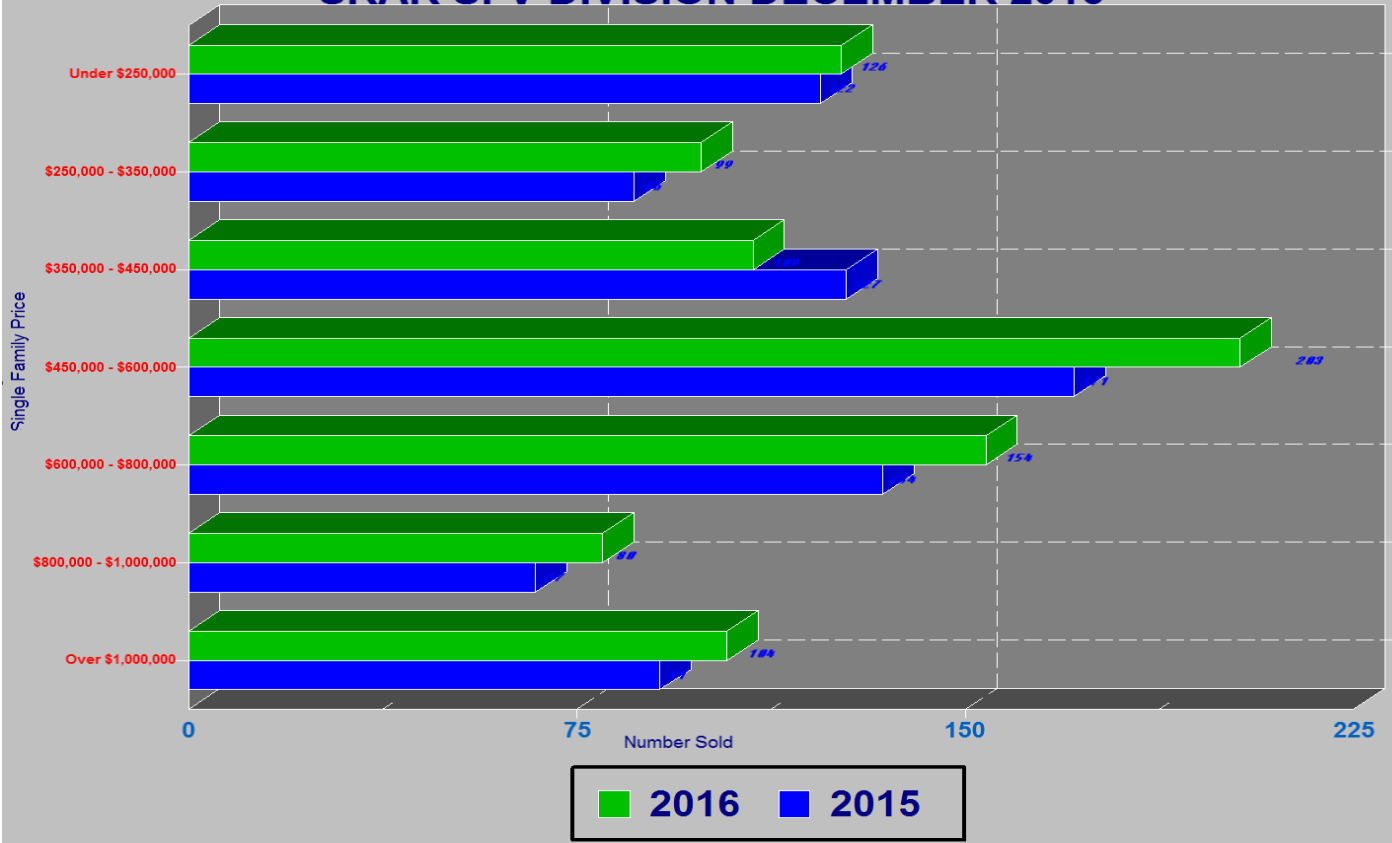

RESIDENTIAL INVENTORY SRAR SFV DIVISION DECEMBER 2016

NEW LISTINGS SRAR SFV DIVISION DECEMBER 2016

RESIDENTIAL ESCROWS CLOSED SRAR SFV DIVISION DECEMBER 2016

RESIDENTIAL ESCROWS OPENED SRAR SFV DIVISION DECEMBER 2016

SINGLE FAMILY ESCROWS CLOSED SRAR SFV DIVISION DECEMBER 2016

SINGLE FAMILY ESCROWS OPENED SRAR SFV DIVISION DECEMBER 2016

SINGLE FAMILY SALES BY PRICE SRAR SFV DIVISION DECEMBER 2016

SINGLE FAMILY INVENTORY BY PRICE SRAR SFV DIVISION DECEMBER 2016