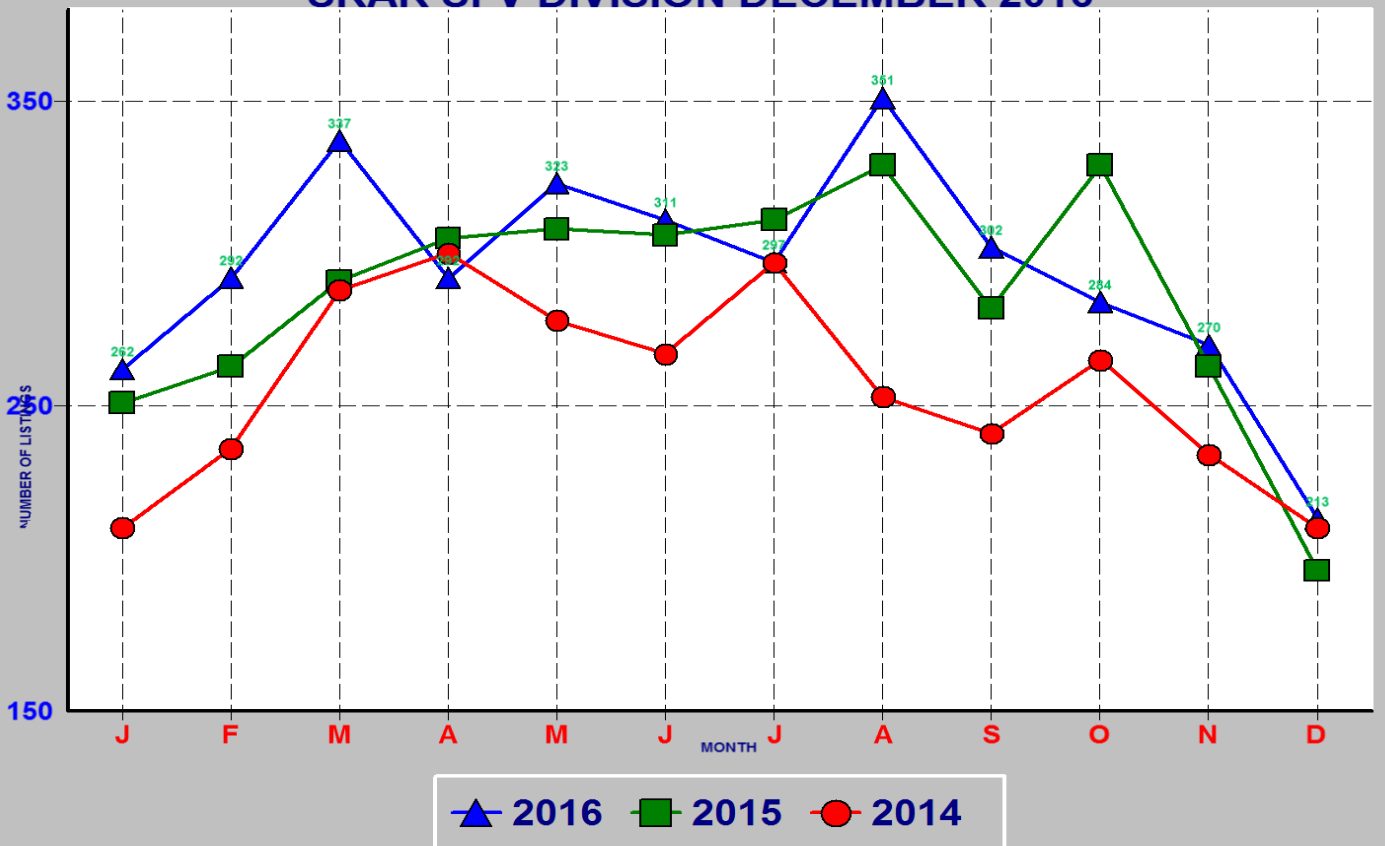

CONDO ESCROWS OPENED SRAR SFV DIVISION DECEMBER 2016