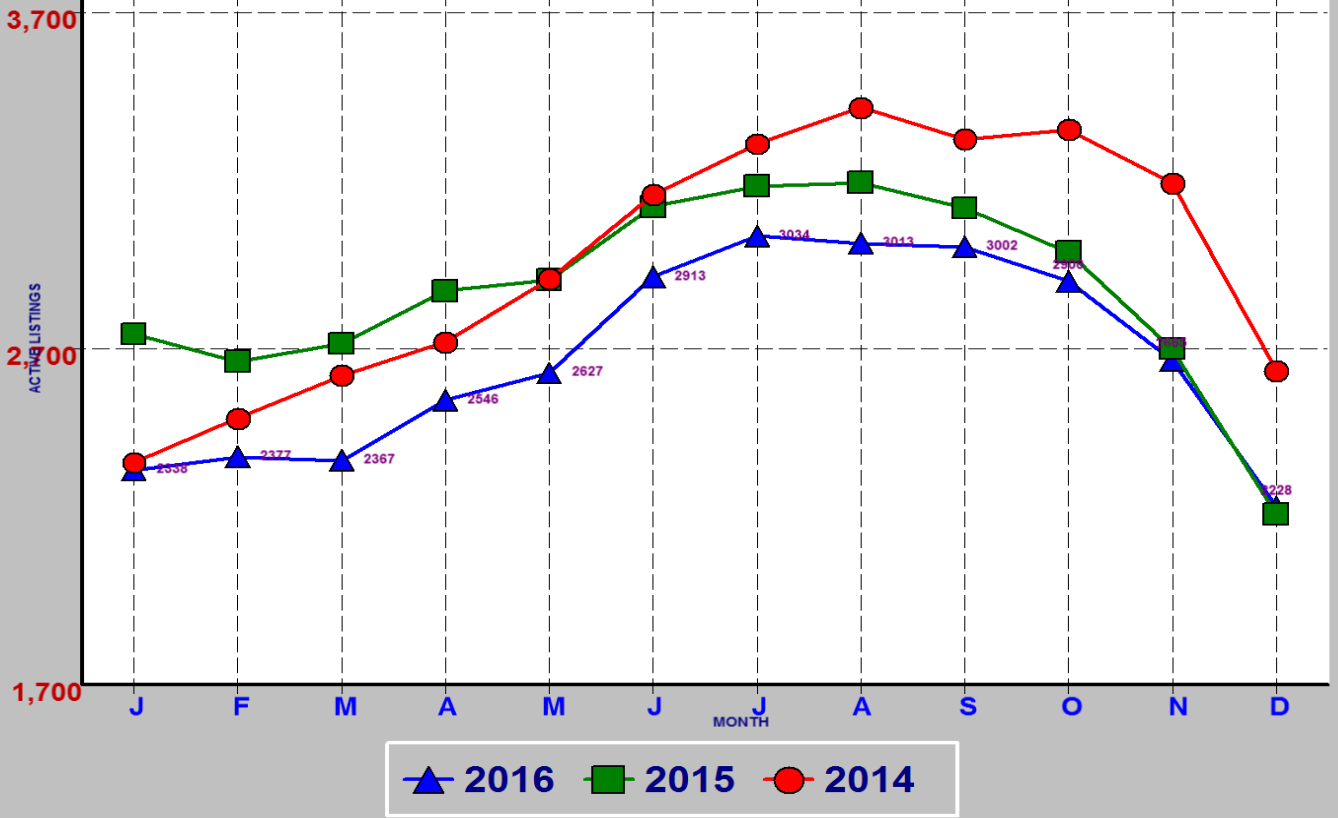

RESIDENTIAL INVENTORY SRAR SFV DIVISION DECEMBER 2016

NEW LISTINGS SRAR SFV DIVISION DECEMBER 2016

RESIDENTIAL ESCROWS CLOSED SRAR SFV DIVISION DECEMBER 2016

RESIDENTIAL ESCROWS OPENED SRAR SFV DIVISION DECEMBER 2016

SINGLE FAMILY ESCROWS CLOSED SRAR SFV DIVISION DECEMBER 2016

SINGLE FAMILY ESCROWS OPENED SRAR SFV DIVISION DECEMBER 2016

SINGLE FAMILY SALES BY PRICE SRAR SFV DIVISION DECEMBER 2016

SINGLE FAMILY INVENTORY BY PRICE SRAR SFV DIVISION DECEMBER 2016