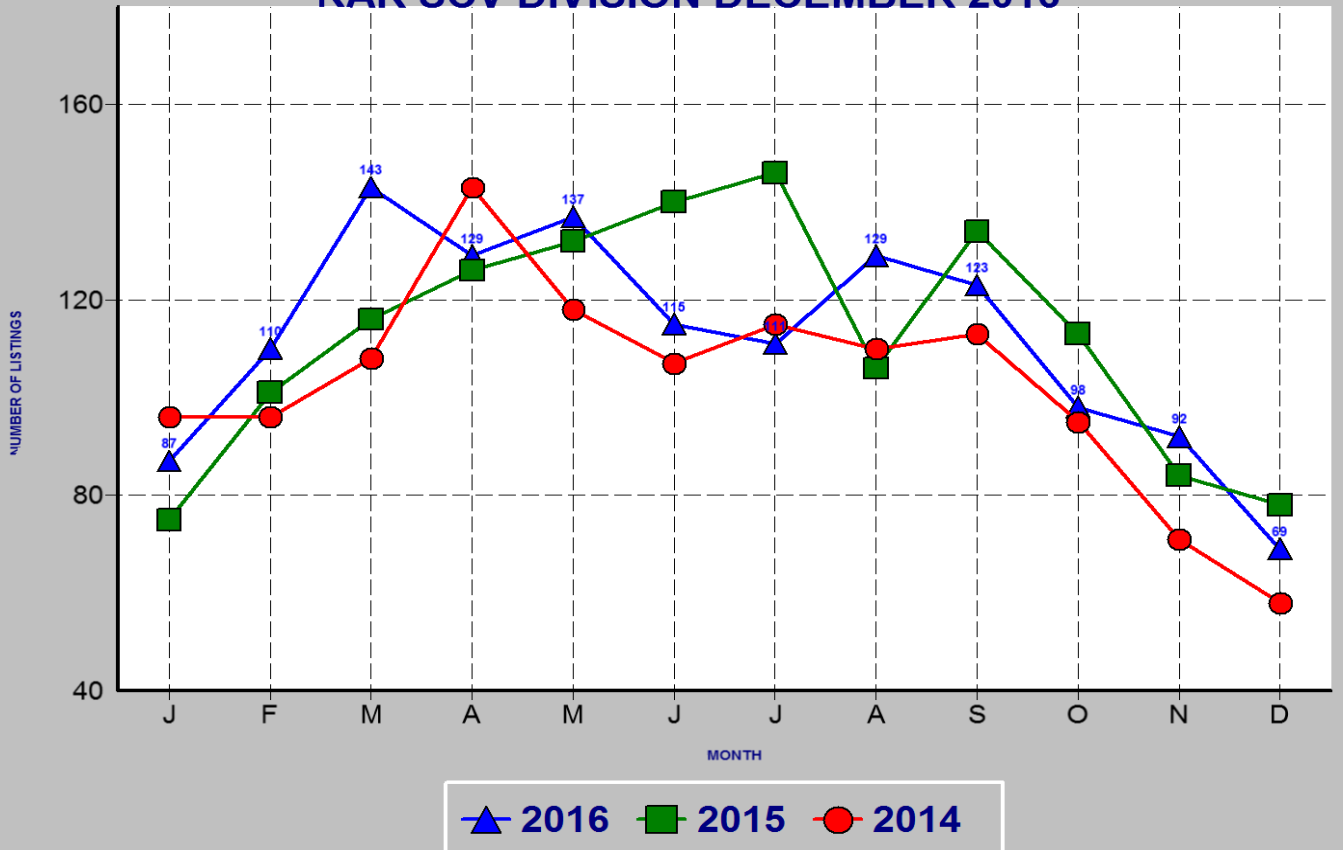

CONDO ESCROWS OPENED SRAR SCV DIVISION DECEMBER 2016