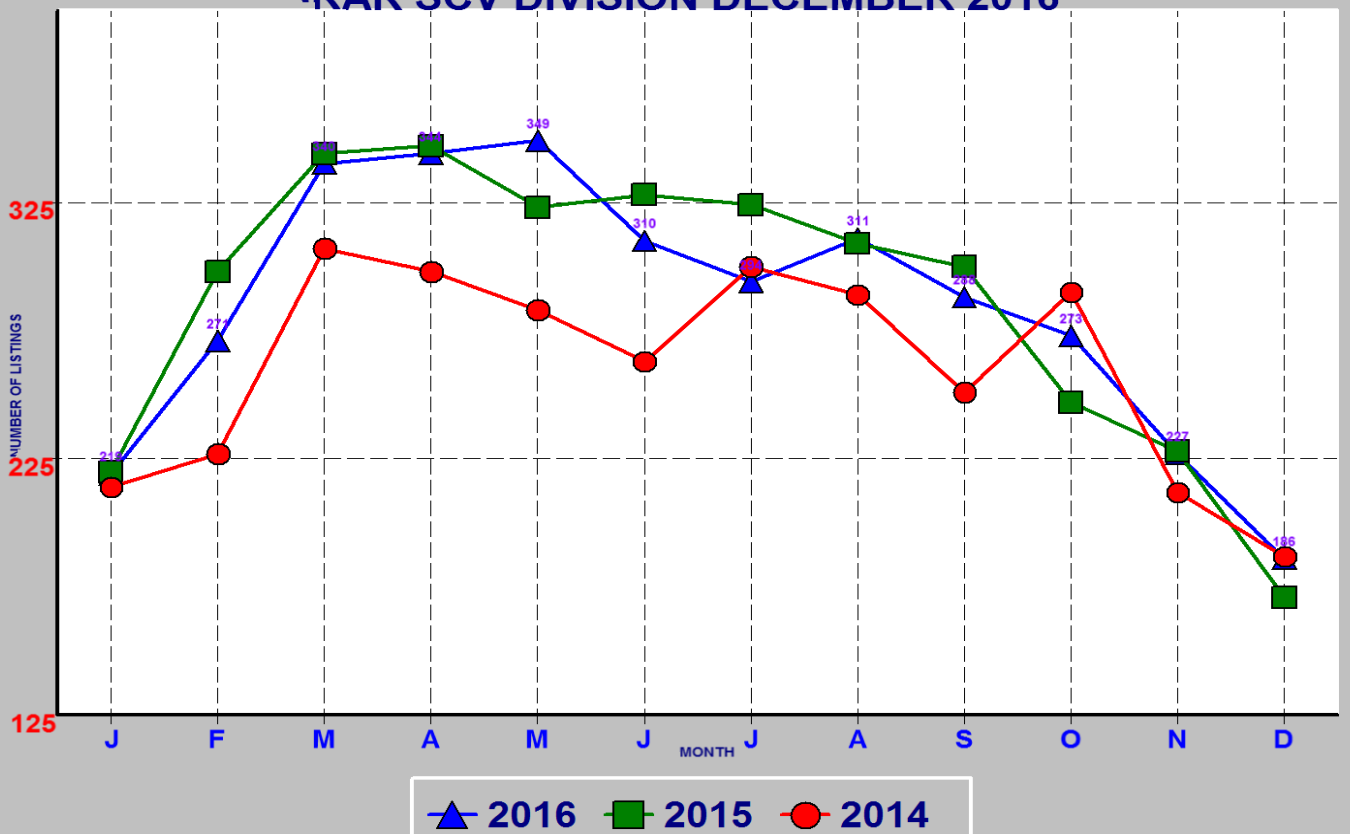

RESIDENTIAL INVENTORY SRAR SCV DIVISION DECEMBER 2016

NEW LISTINGS SRAR SCV DIVISION DECEMBER 2016

RESIDENTIAL ESCROWS CLOSED SRAR SCV DIVISION DECEMBER 2016

RESIDENTIAL ESCROWS OPENED SRAR SCV DIVISION DECEMBER 2016

SINGLE FAMILY ESCROWS CLOSED SRAR SCV DIVISION DECEMBER 2016

SINGLE FAMILY ESCROWS OPENED SRAR SCV DIVISION DECEMBER 2016

SINGLE FAMILY SALES BY PRICE SRAR SCV DIVISION DECEMBER 2016

SINGLE FAMILY INVENTORY BY PRICE SRAR SCV DIVISION DECEMBER 2016