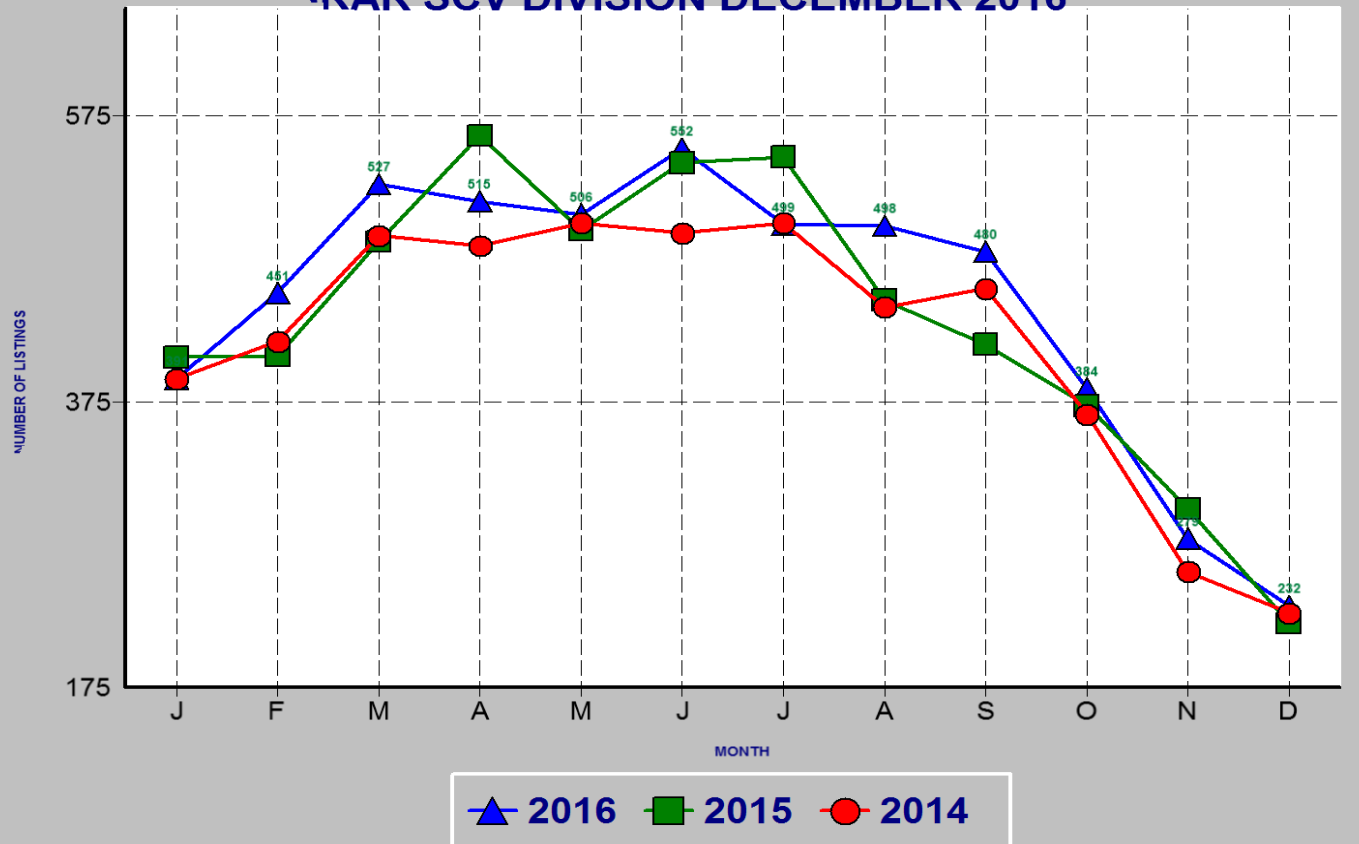

RESIDENTIAL INVENTORY SRAR SCV DIVISION DECEMBER 2016

NEW LISTINGS SRAR SCV DIVISION DECEMBER 2016

RESIDENTIAL ESCROWS CLOSED SRAR SCV DIVISION DECEMBER 2016

RESIDENTIAL ESCROWS OPENED SRAR SCV DIVISION DECEMBER 2016

SINGLE FAMILY ESCROWS CLOSED SRAR SCV DIVISION DECEMBER 2016

SINGLE FAMILY ESCROWS OPENED SRAR SCV DIVISION DECEMBER 2016

SINGLE FAMILY SALES BY PRICE SRAR SCV DIVISION DECEMBER 2016

SINGLE FAMILY INVENTORY BY PRICE SRAR SCV DIVISION DECEMBER 2016