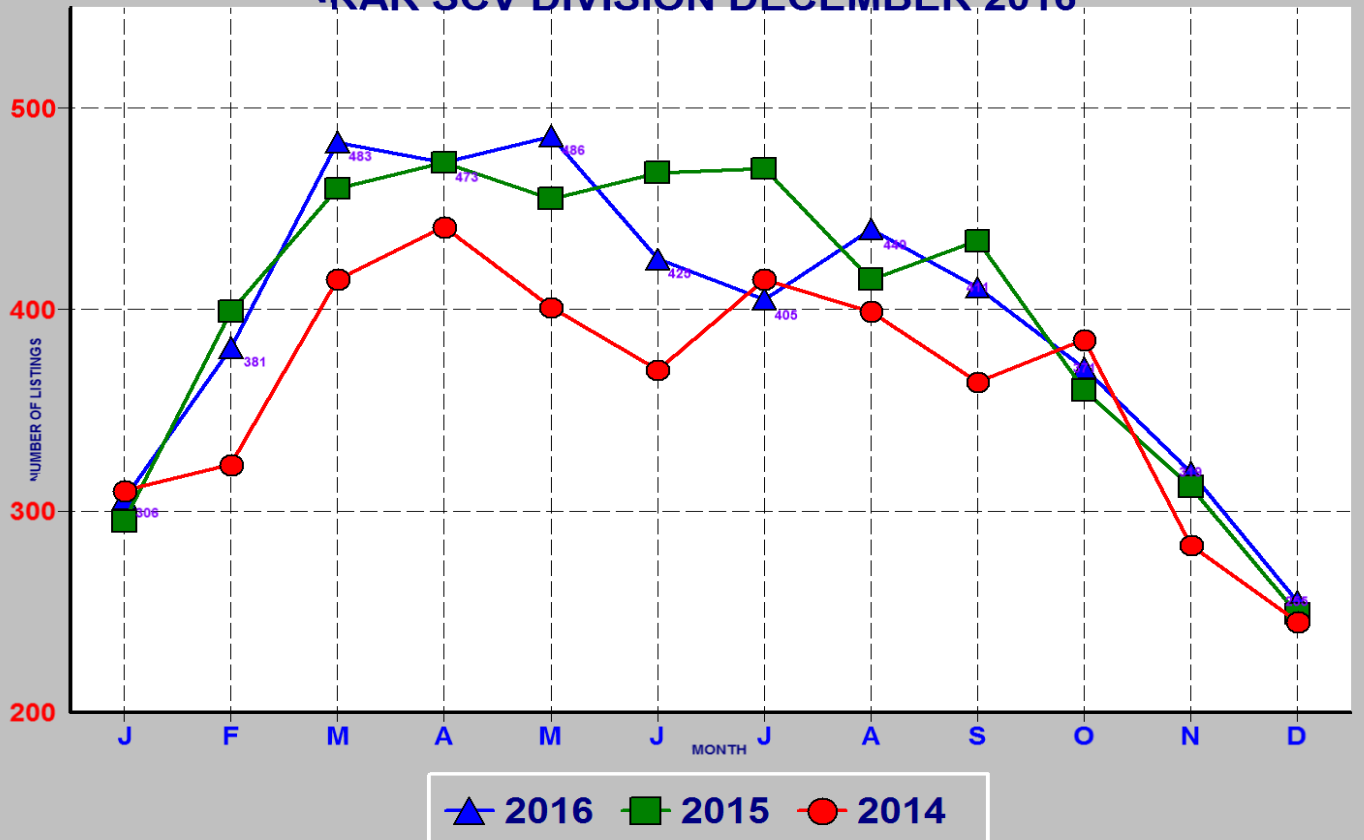

RESIDENTIAL INVENTORY SRAR SCV DIVISION DECEMBER 2016

NEW LISTINGS SRAR SCV DIVISION DECEMBER 2016

RESIDENTIAL ESCROWS CLOSED SRAR SCV DIVISION DECEMBER 2016

RESIDENTIAL ESCROWS OPENED SRAR SCV DIVISION DECEMBER 2016

SINGLE FAMILY ESCROWS CLOSED SRAR SCV DIVISION DECEMBER 2016

SINGLE FAMILY ESCROWS OPENED SRAR SCV DIVISION DECEMBER 2016

SINGLE FAMILY SALES BY PRICE SRAR SCV DIVISION DECEMBER 2016

SINGLE FAMILY INVENTORY BY PRICE SRAR SCV DIVISION DECEMBER 2016