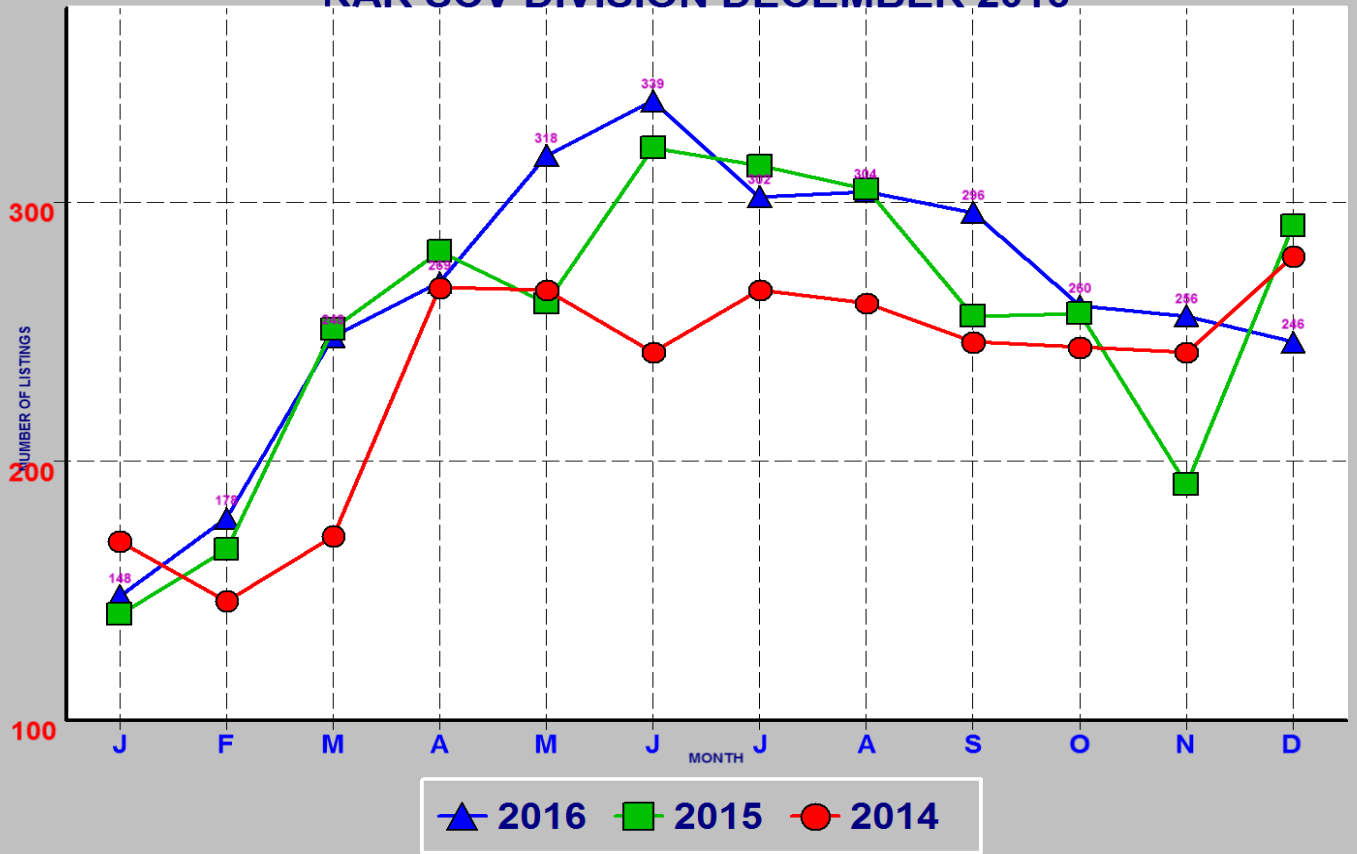

RESIDENTIAL INVENTORY SRAR SCV DIVISION DECEMBER 2016

NEW LISTINGS SRAR SCV DIVISION DECEMBER 2016

RESIDENTIAL ESCROWS CLOSED SRAR SCV DIVISION DECEMBER 2016

RESIDENTIAL ESCROWS OPENED SRAR SCV DIVISION DECEMBER 2016

SINGLE FAMILY ESCROWS CLOSED SRAR SCV DIVISION DECEMBER 2016

SINGLE FAMILY ESCROWS OPENED SRAR SCV DIVISION DECEMBER 2016

SINGLE FAMILY SALES BY PRICE SRAR SCV DIVISION DECEMBER 2016

SINGLE FAMILY INVENTORY BY PRICE SRAR SCV DIVISION DECEMBER 2016