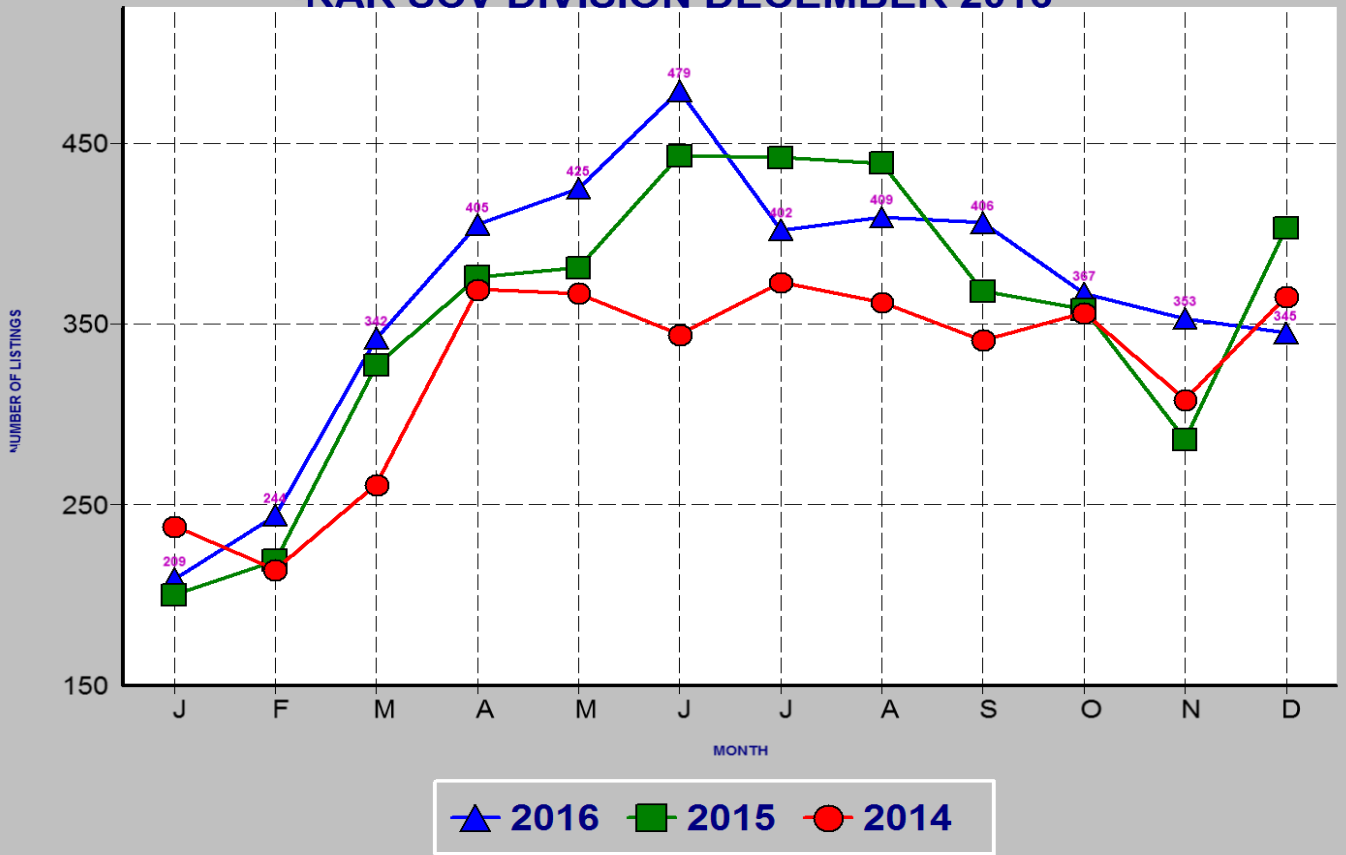

RESIDENTIAL INVENTORY SRAR SCV DIVISION DECEMBER 2016

NEW LISTINGS SRAR SCV DIVISION DECEMBER 2016

RESIDENTIAL ESCROWS CLOSED SRAR SCV DIVISION DECEMBER 2016

RESIDENTIAL ESCROWS OPENED SRAR SCV DIVISION DECEMBER 2016

SINGLE FAMILY ESCROWS CLOSED SRAR SCV DIVISION DECEMBER 2016

SINGLE FAMILY ESCROWS OPENED SRAR SCV DIVISION DECEMBER 2016

SINGLE FAMILY SALES BY PRICE SRAR SCV DIVISION DECEMBER 2016

SINGLE FAMILY INVENTORY BY PRICE SRAR SCV DIVISION DECEMBER 2016