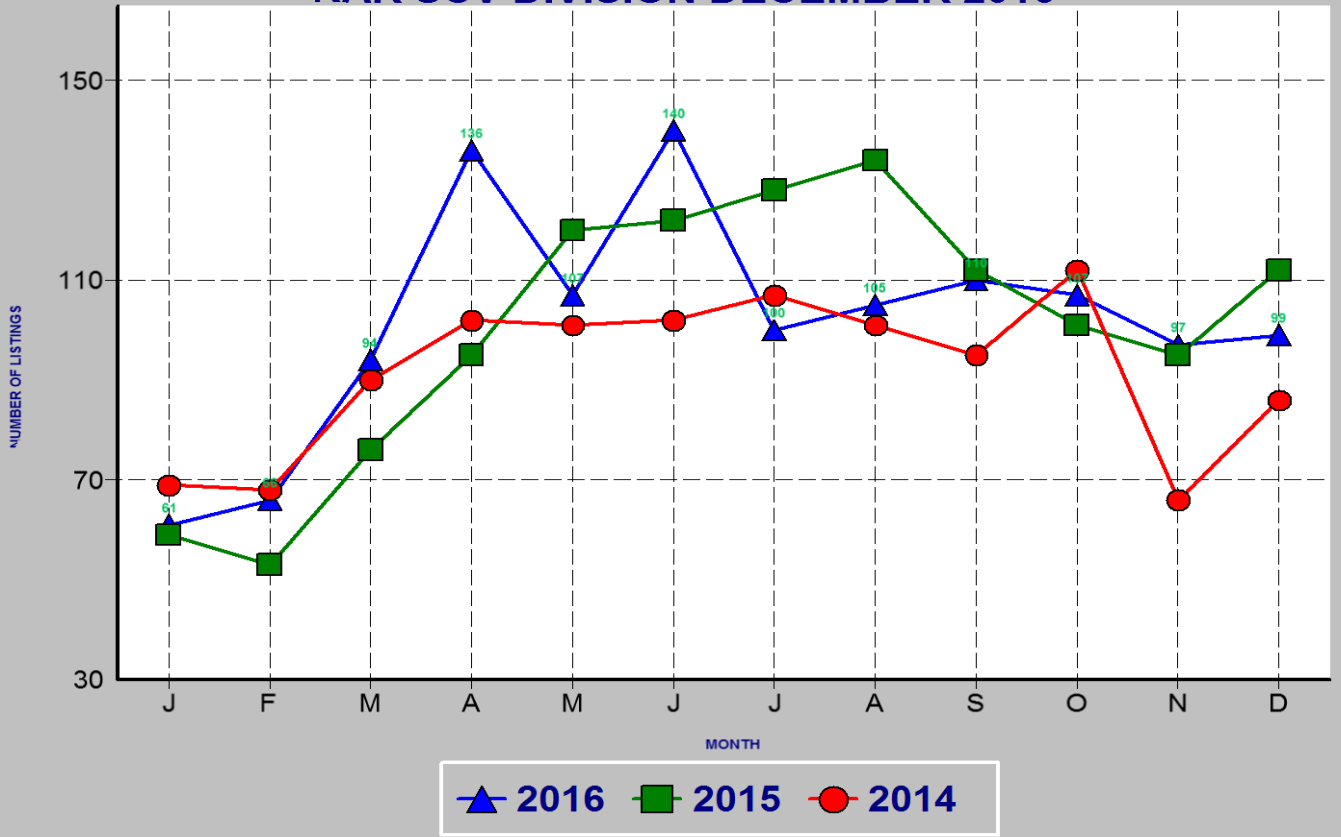

CONDO ESCROWS CLOSED SRAR SCV DIVISION DECEMBER 2016