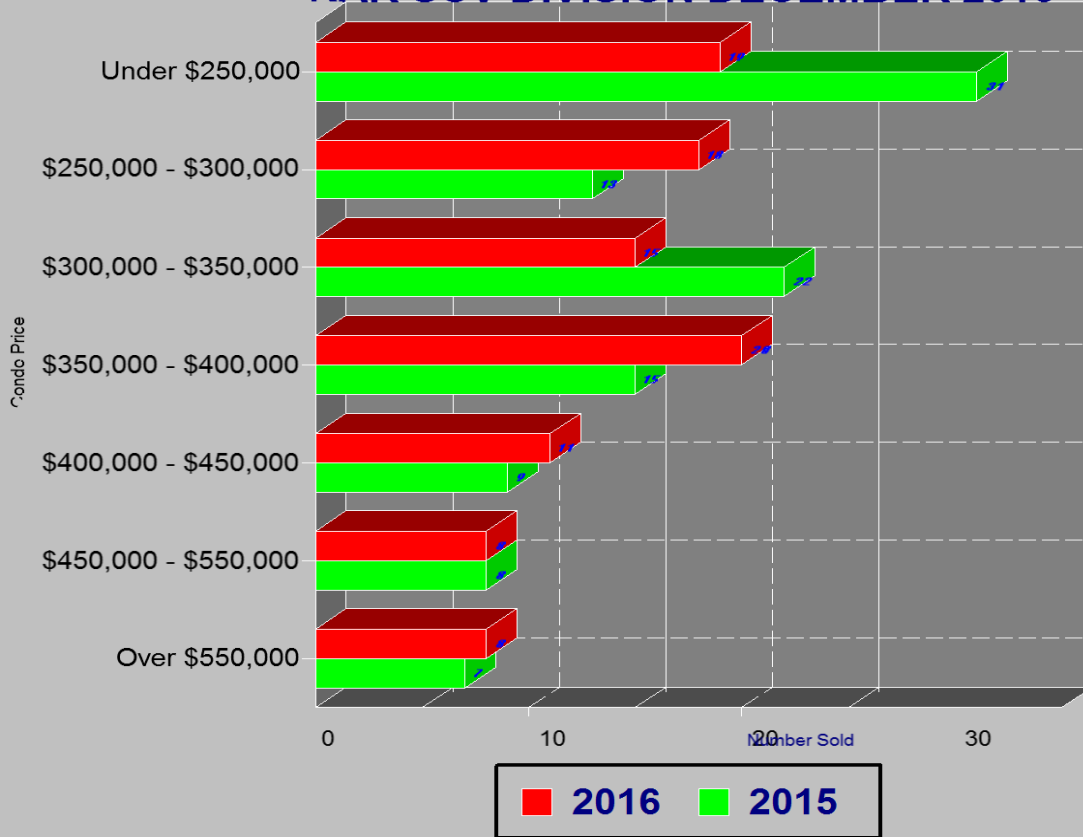

SINGLE FAMILY ESCROWS CLOSED SRAR SCV DIVISION DECEMBER 2016

SINGLE FAMILY ESCROWS OPENED SRAR SCV DIVISION DECEMBER 2016

SINGLE FAMILY SALES BY PRICE SRAR SCV DIVISION DECEMBER 2016

SINGLE FAMILY INVENTORY BY PRICE SRAR SCV DIVISION DECEMBER 2016

CONDO ESCROWS CLOSED SRAR SCV DIVISION DECEMBER 2016

CONDO ESCROWS OPENED SRAR SCV DIVISION DECEMBER 2016

CONDO SALES BY PRICE SRAR SCV DIVISION DECEMBER 2016

CONDO INVENTORY BY PRICE SRAR SCV DIVISION DECEMBER 2016