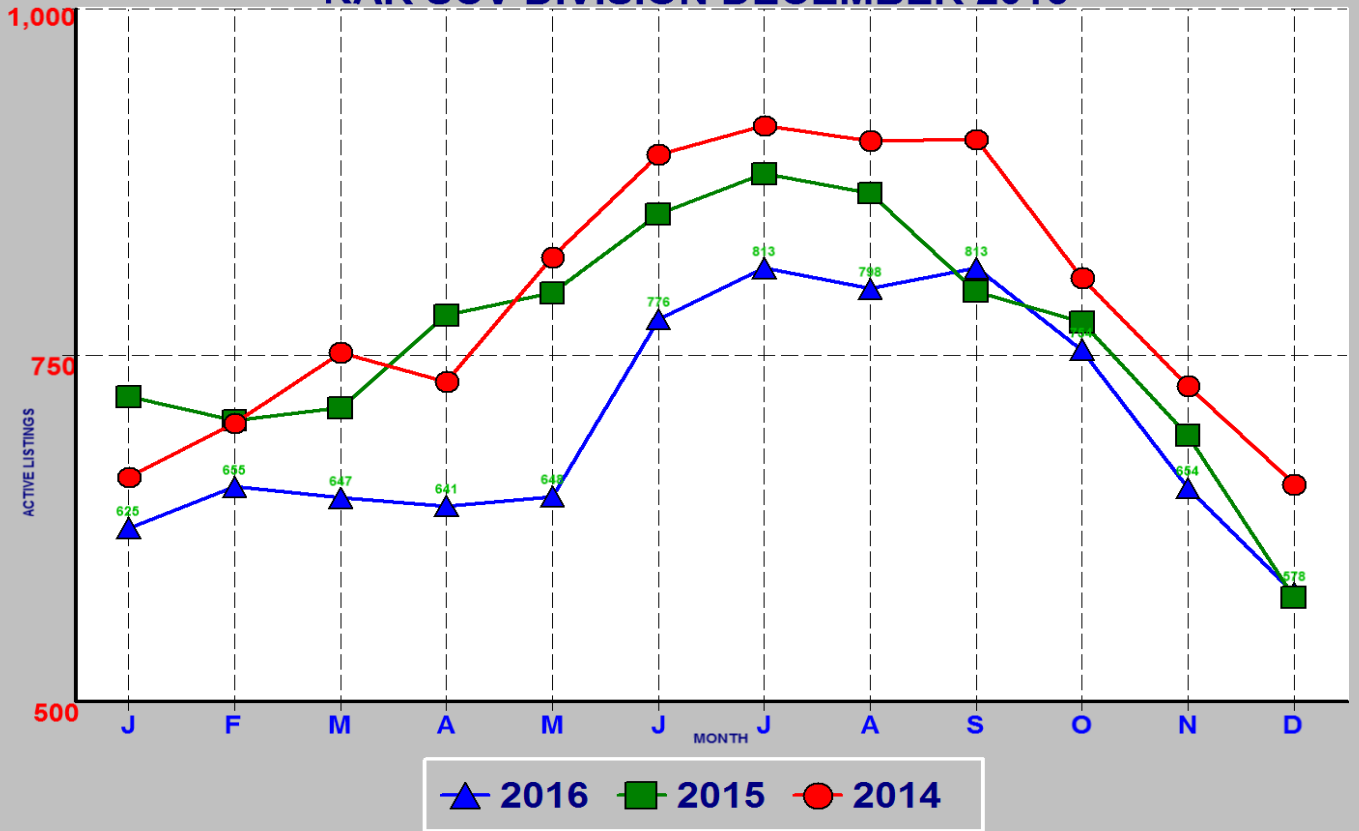

RESIDENTIAL INVENTORY SRAR SCV DIVISION DECEMBER 2016

NEW LISTINGS SRAR SCV DIVISION DECEMBER 2016

RESIDENTIAL ESCROWS CLOSED SRAR SCV DIVISION DECEMBER 2016

RESIDENTIAL ESCROWS OPENED SRAR SCV DIVISION DECEMBER 2016

SINGLE FAMILY ESCROWS CLOSED SRAR SCV DIVISION DECEMBER 2016

SINGLE FAMILY ESCROWS OPENED SRAR SCV DIVISION DECEMBER 2016

SINGLE FAMILY SALES BY PRICE SRAR SCV DIVISION DECEMBER 2016

SINGLE FAMILY INVENTORY BY PRICE SRAR SCV DIVISION DECEMBER 2016