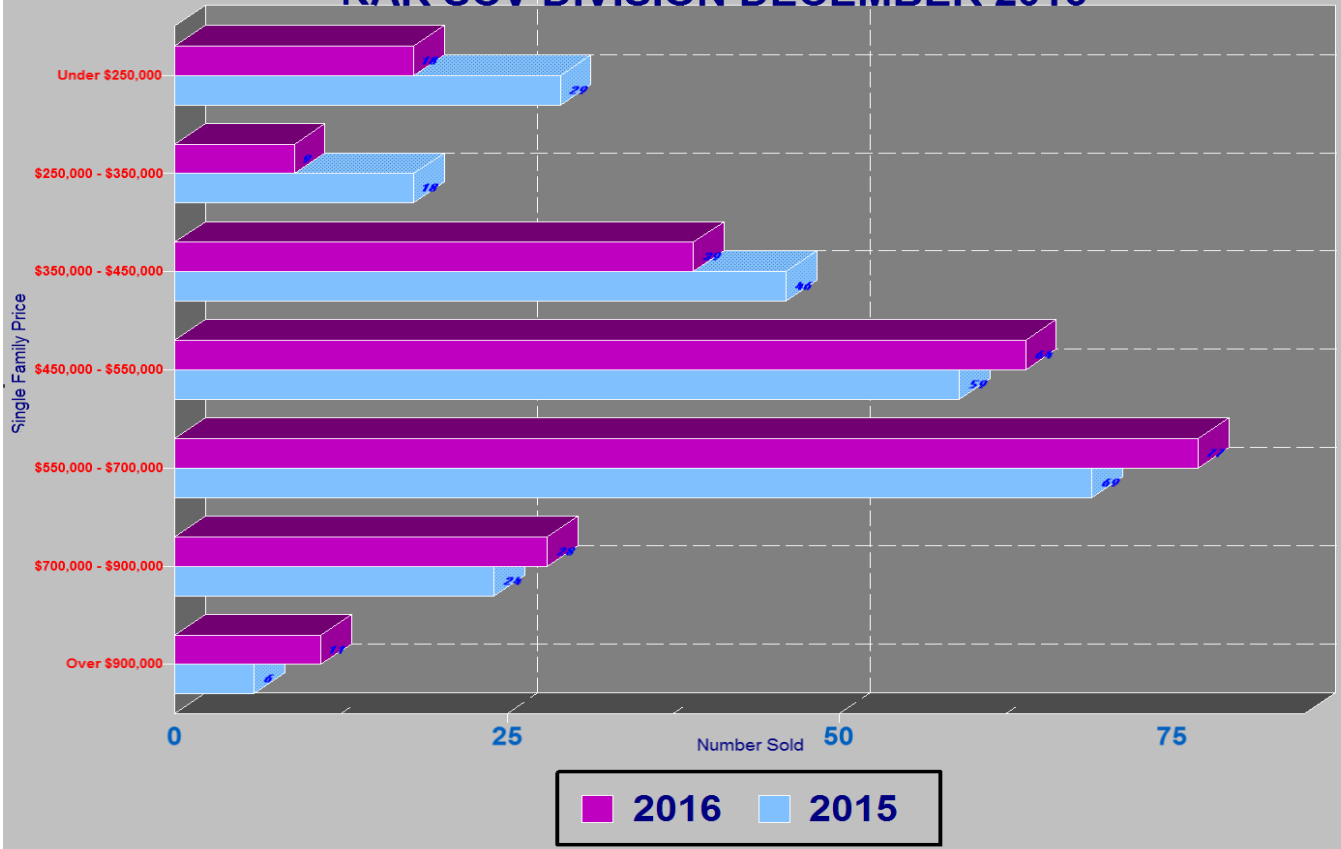

RESIDENTIAL INVENTORY SRAR SCV DIVISION DECEMBER 2016

NEW LISTINGS SRAR SCV DIVISION DECEMBER 2016

RESIDENTIAL ESCROWS CLOSED SRAR SCV DIVISION DECEMBER 2016

RESIDENTIAL ESCROWS OPENED SRAR SCV DIVISION DECEMBER 2016

SINGLE FAMILY ESCROWS CLOSED SRAR SCV DIVISION DECEMBER 2016

SINGLE FAMILY ESCROWS OPENED SRAR SCV DIVISION DECEMBER 2016

SINGLE FAMILY SALES BY PRICE SRAR SCV DIVISION DECEMBER 2016

SINGLE FAMILY INVENTORY BY PRICE SRAR SCV DIVISION DECEMBER 2016