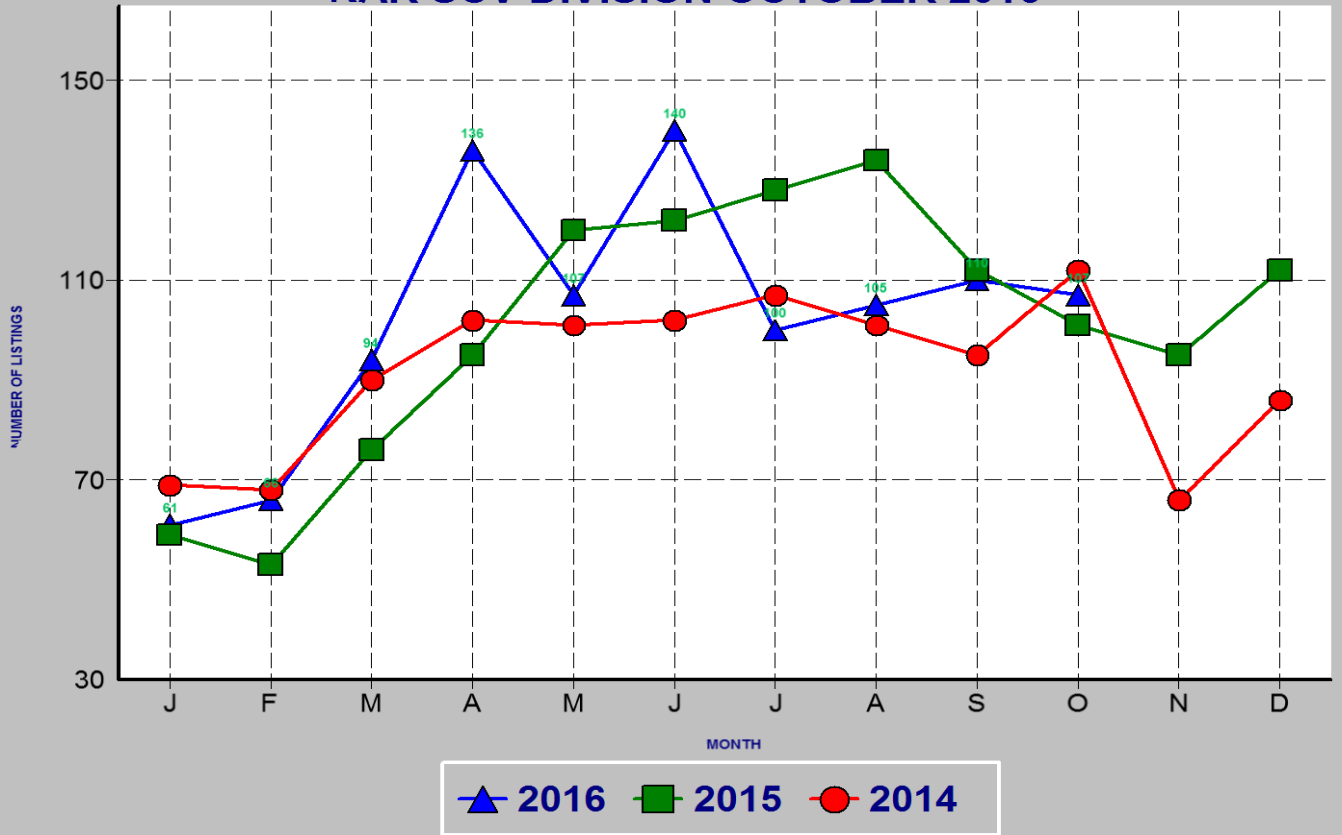

CONDO ESCROWS CLOSED SRAR SCV DIVISION OCTOBER 2016