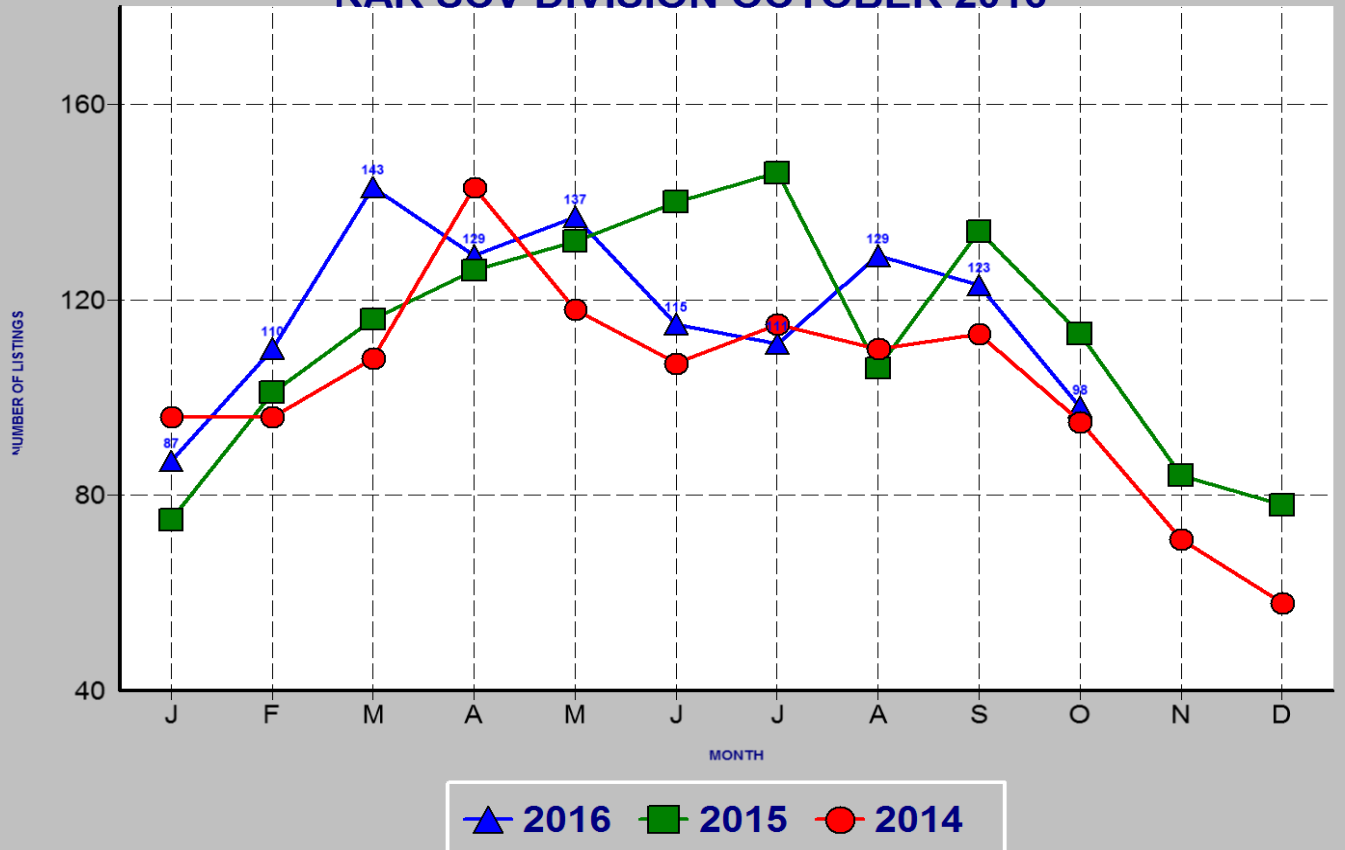

CONDO ESCROWS OPENED SRAR SCV DIVISION OCTOBER 2016