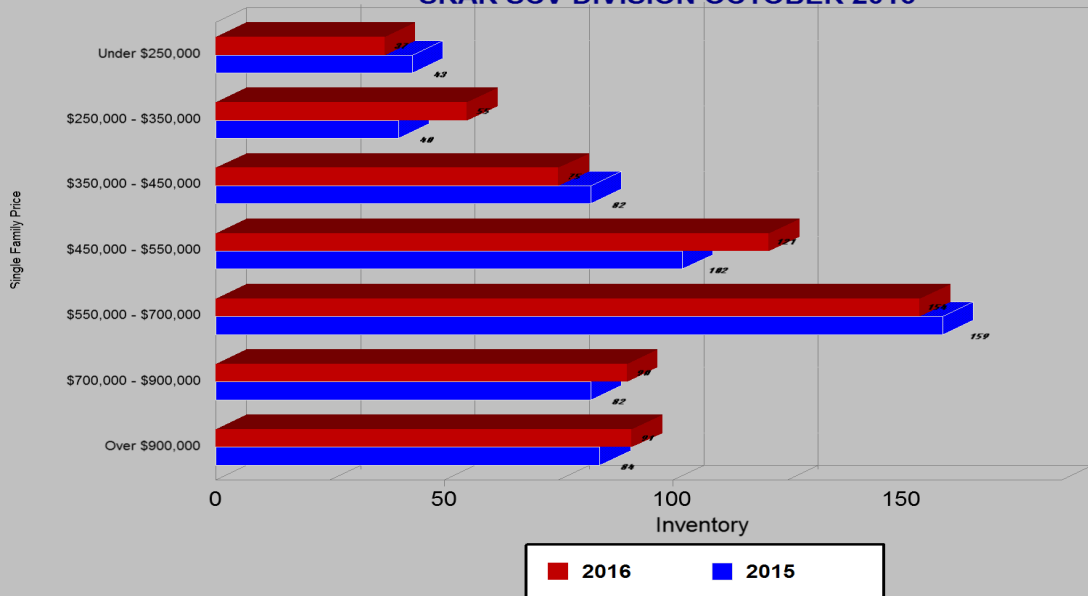

SINGLE FAMILY INVENTORY BY PRICE SRAR SCV DIVISION OCTOBER 2016