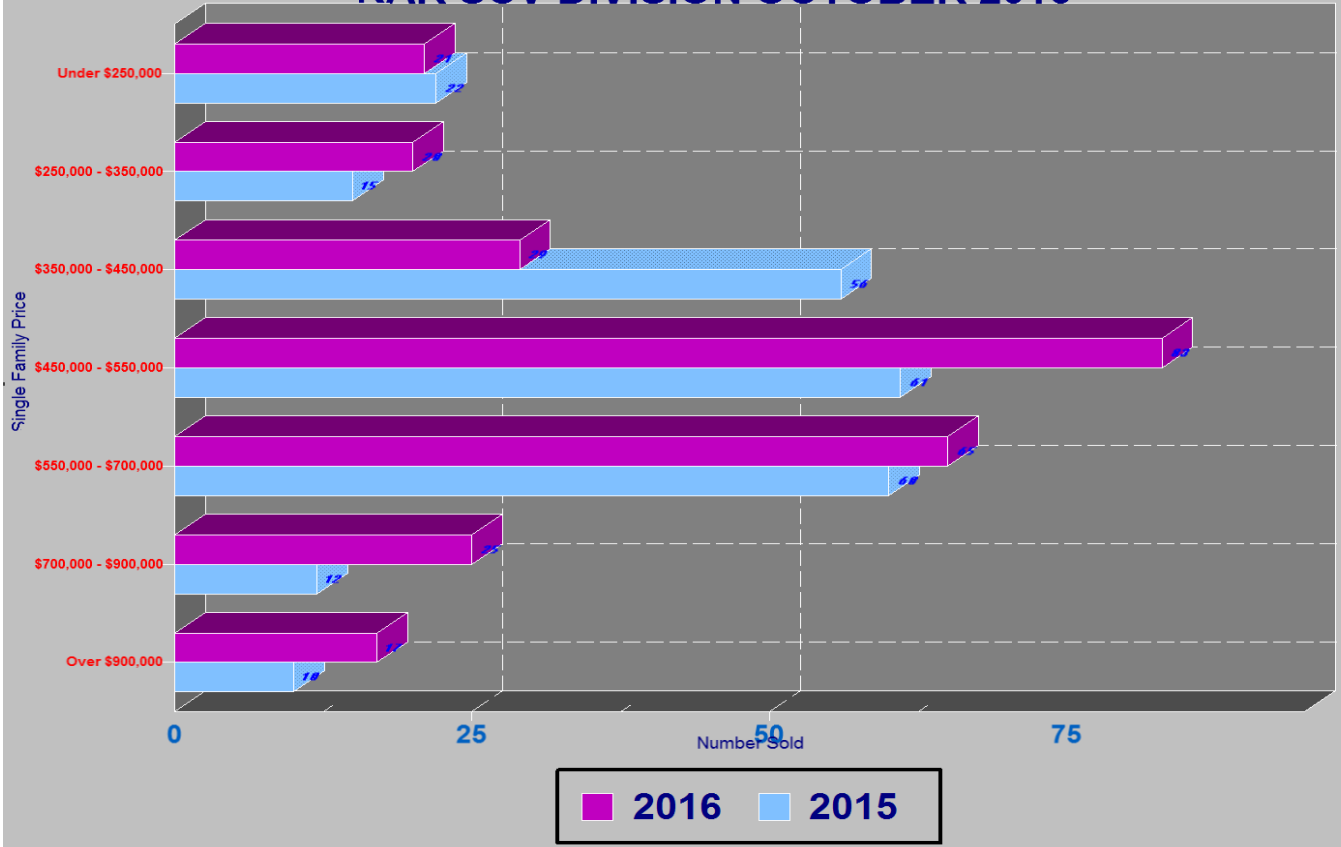

SINGLE FAMILY SALES BY PRICE SRAR SCV DIVISION OCTOBER 2016