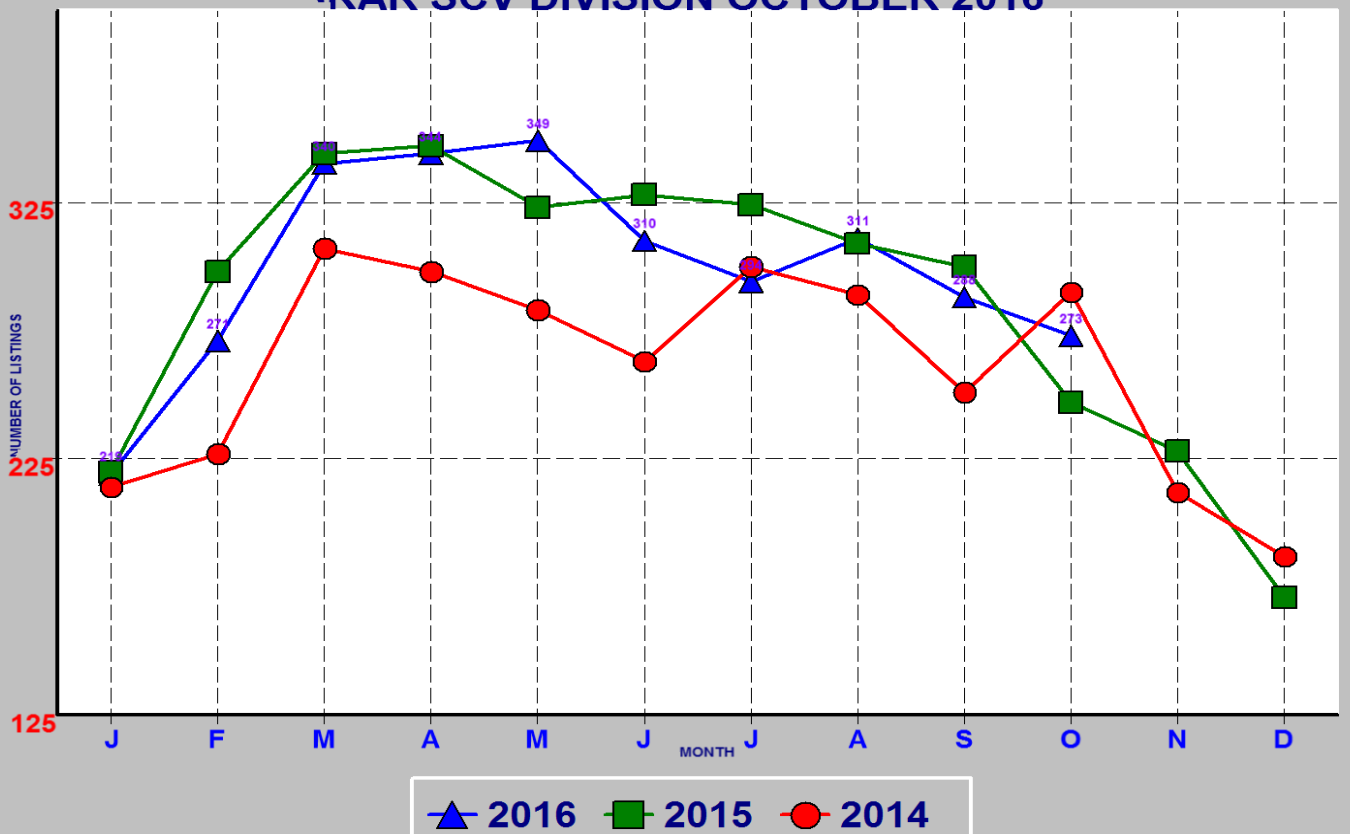

SINGLE FAMILY ESCROWS OPENED SRAR SCV DIVISION OCTOBER 2016