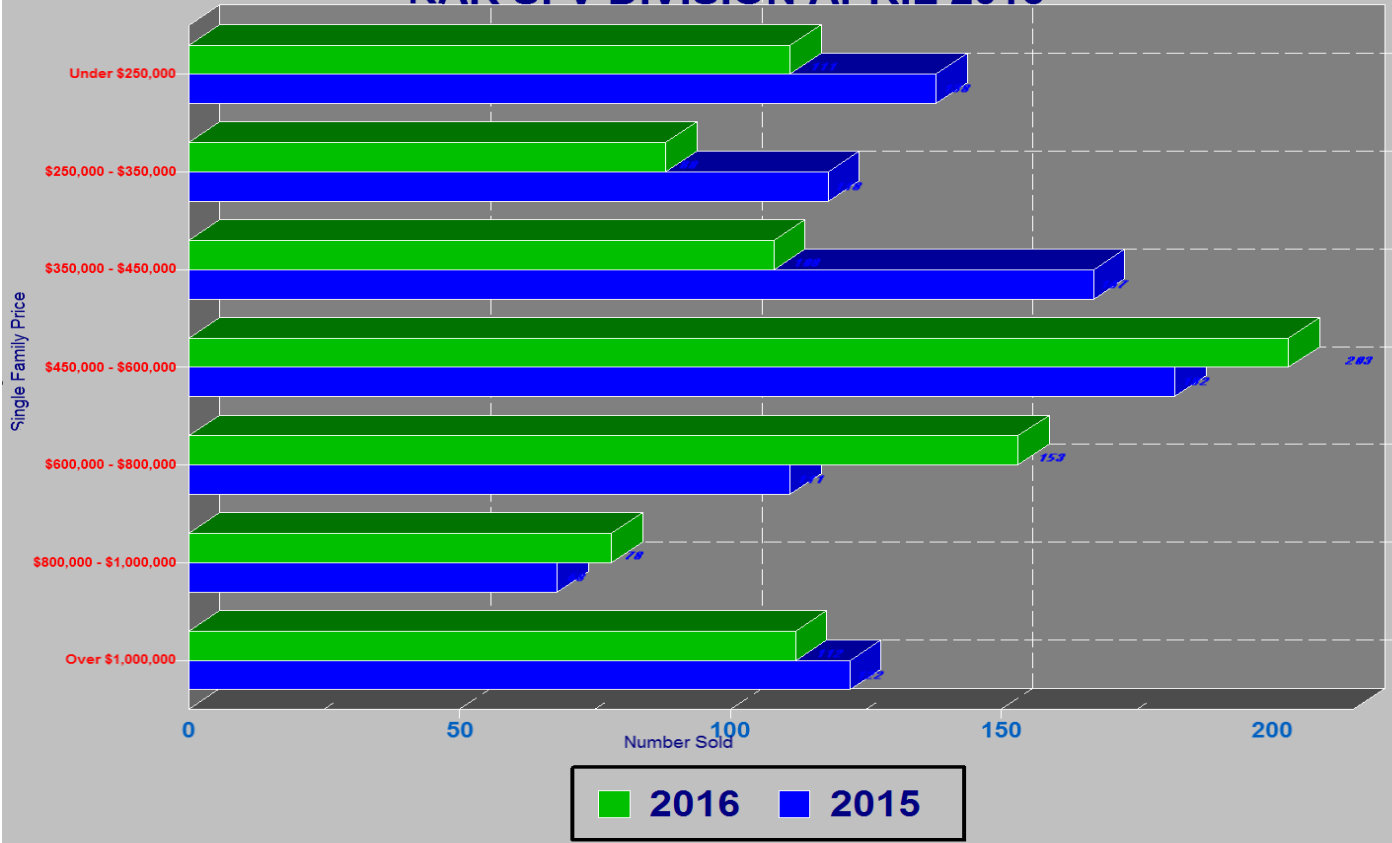

RESIDENTIAL INVENTORY SRAR SFV DIVISION APRIL 2016

NEW LISTINGS SRAR SFV DIVISION APRIL 2016

RESIDENTIAL ESCROWS CLOSED SRAR SFV DIVISION APRIL 2016

RESIDENTIAL ESCROWS OPENED SRAR SFV DIVISION APRIL 2016

SINGLE FAMILY ESCROWS CLOSED SRAR SFV DIVISION APRIL 2016

SINGLE FAMILY ESCROWS OPENED SRAR SFV DIVISION APRIL 2016

SINGLE FAMILY SALES BY PRICE SRAR SFV DIVISION APRIL 2016

SINGLE FAMILY INVENTORY BY PRICE SRAR SFV DIVISION APRIL 2016