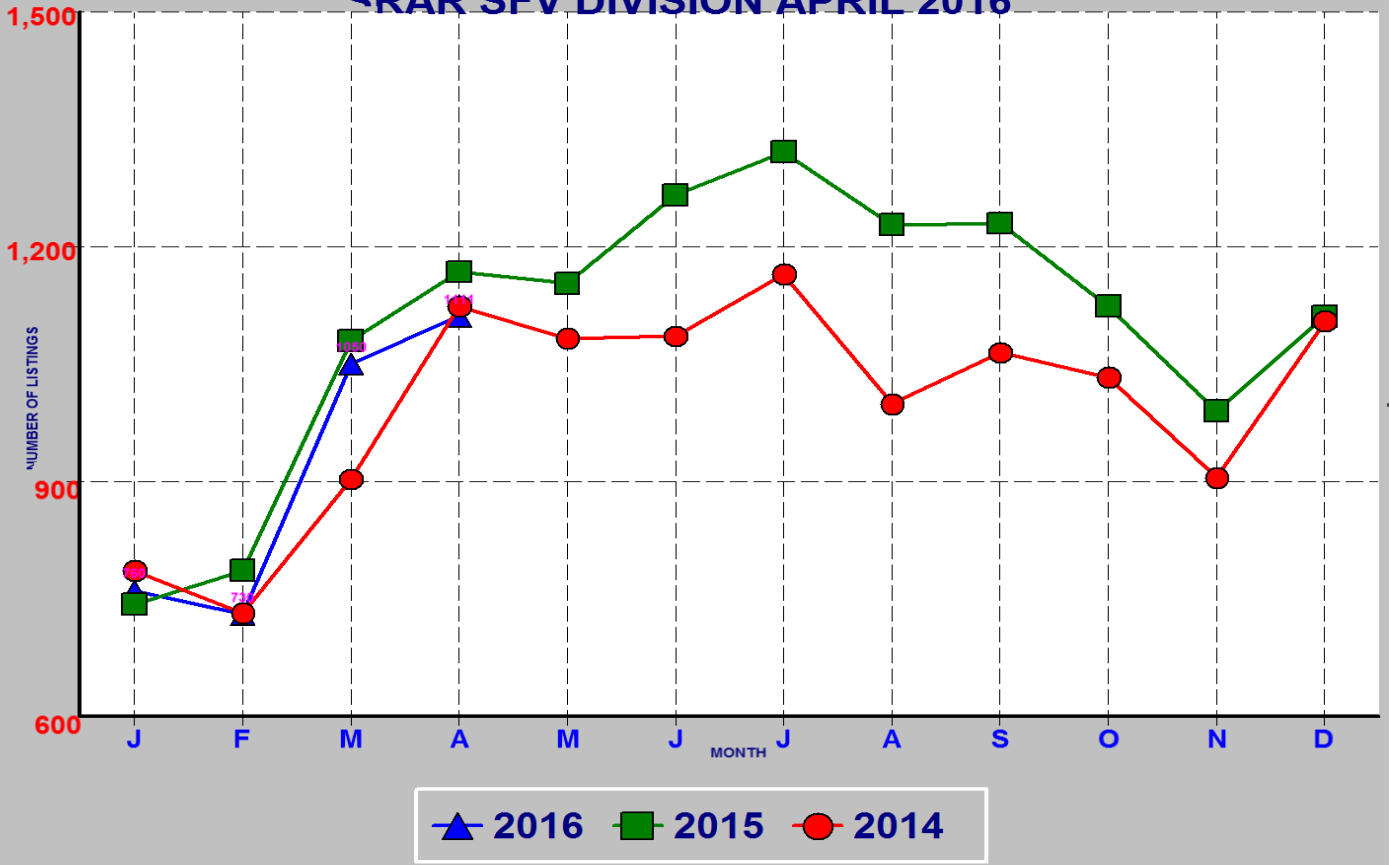

RESIDENTIAL INVENTORY SRAR SFV DIVISION APRIL 2016

NEW LISTINGS SRAR SFV DIVISION APRIL 2016

RESIDENTIAL ESCROWS CLOSED SRAR SFV DIVISION APRIL 2016

RESIDENTIAL ESCROWS OPENED SRAR SFV DIVISION APRIL 2016