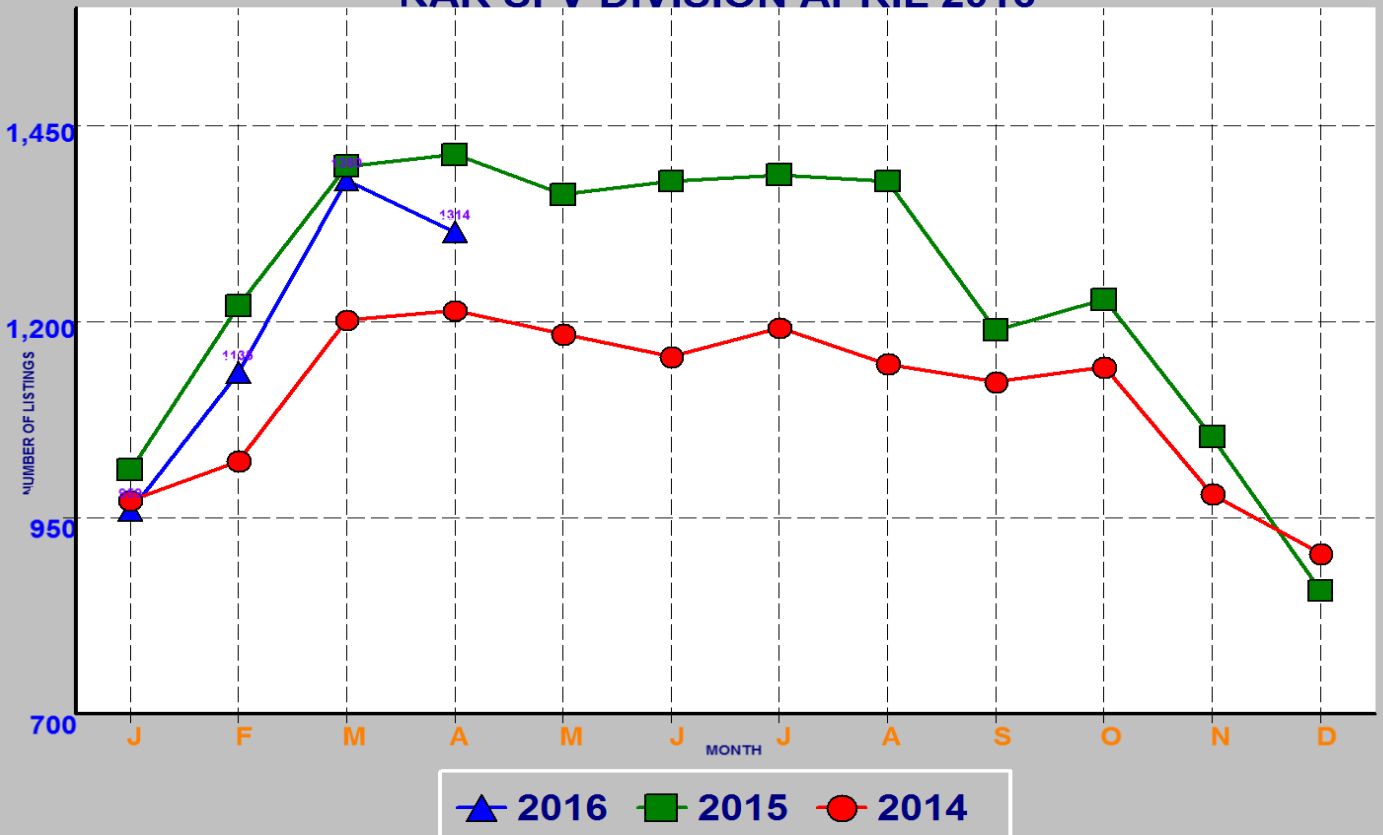

RESIDENTIAL INVENTORY SRAR SFV DIVISION APRIL 2016

NEW LISTINGS SRAR SFV DIVISION APRIL 2016

RESIDENTIAL ESCROWS CLOSED SRAR SFV DIVISION APRIL 2016

RESIDENTIAL ESCROWS OPENED SRAR SFV DIVISION APRIL 2016

SINGLE FAMILY ESCROWS CLOSED SRAR SFV DIVISION APRIL 2016

SINGLE FAMILY ESCROWS OPENED SRAR SFV DIVISION APRIL 2016

SINGLE FAMILY SALES BY PRICE SRAR SFV DIVISION APRIL 2016

SINGLE FAMILY INVENTORY BY PRICE SRAR SFV DIVISION APRIL 2016