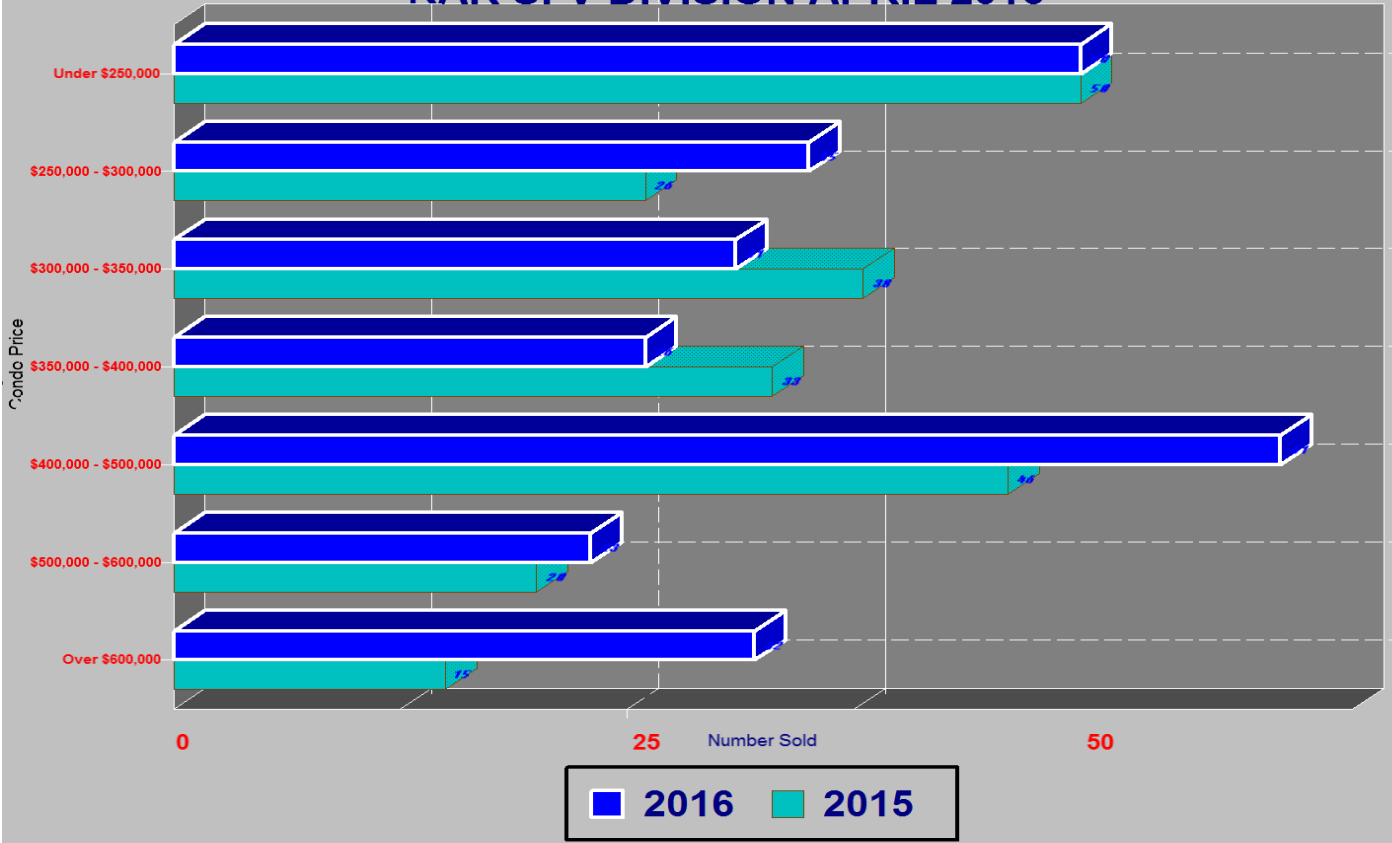

CONDO SALES BY PRICE SRAR SFV DIVISION APRIL 2016