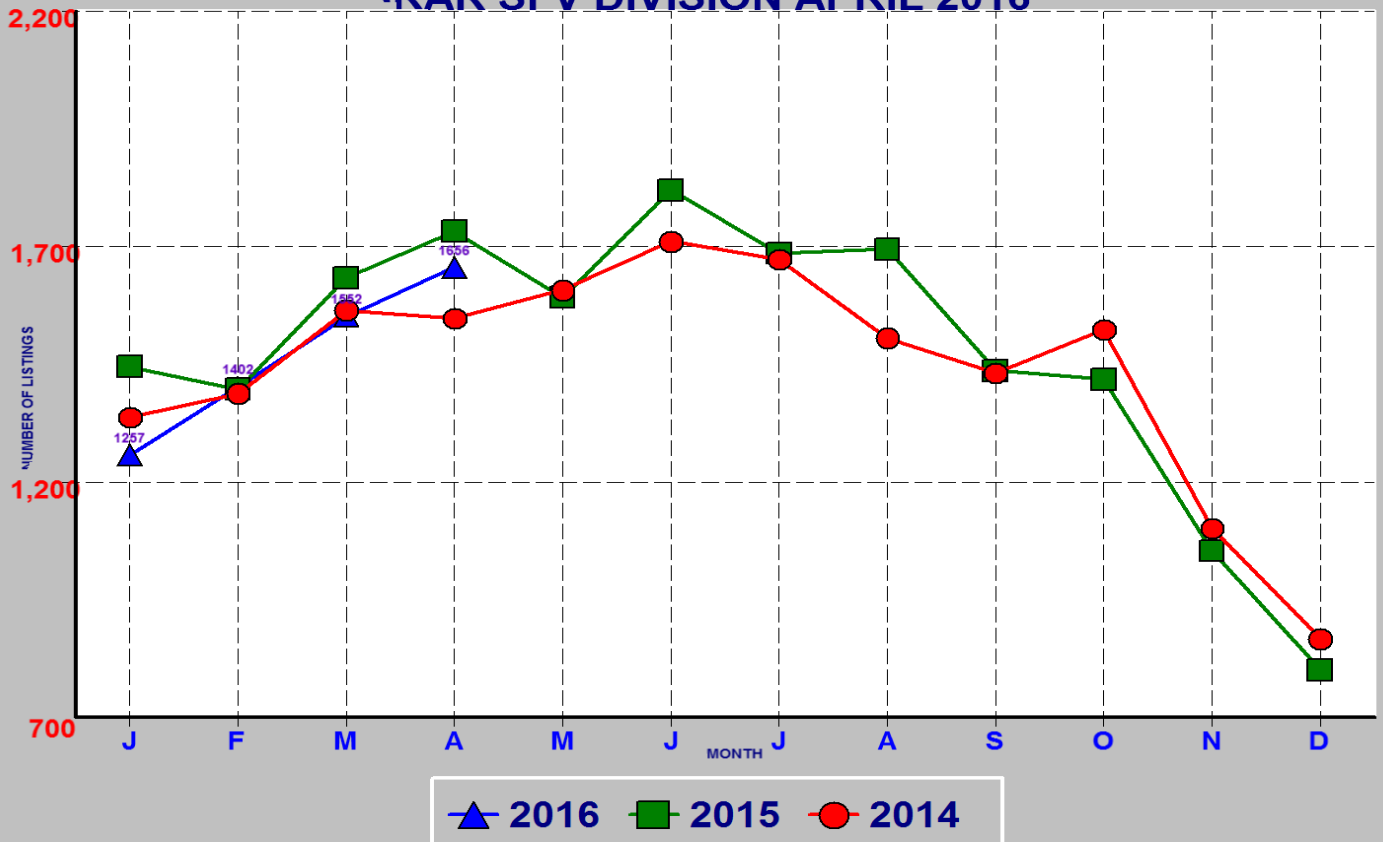

RESIDENTIAL INVENTORY SRAR SFV DIVISION APRIL 2016

NEW LISTINGS SRAR SFV DIVISION APRIL 2016

RESIDENTIAL ESCROWS CLOSED SRAR SFV DIVISION APRIL 2016

RESIDENTIAL ESCROWS OPENED SRAR SFV DIVISION APRIL 2016

SINGLE FAMILY ESCROWS CLOSED SRAR SFV DIVISION APRIL 2016

SINGLE FAMILY ESCROWS OPENED SRAR SFV DIVISION APRIL 2016

SINGLE FAMILY SALES BY PRICE SRAR SFV DIVISION APRIL 2016

SINGLE FAMILY INVENTORY BY PRICE SRAR SFV DIVISION APRIL 2016