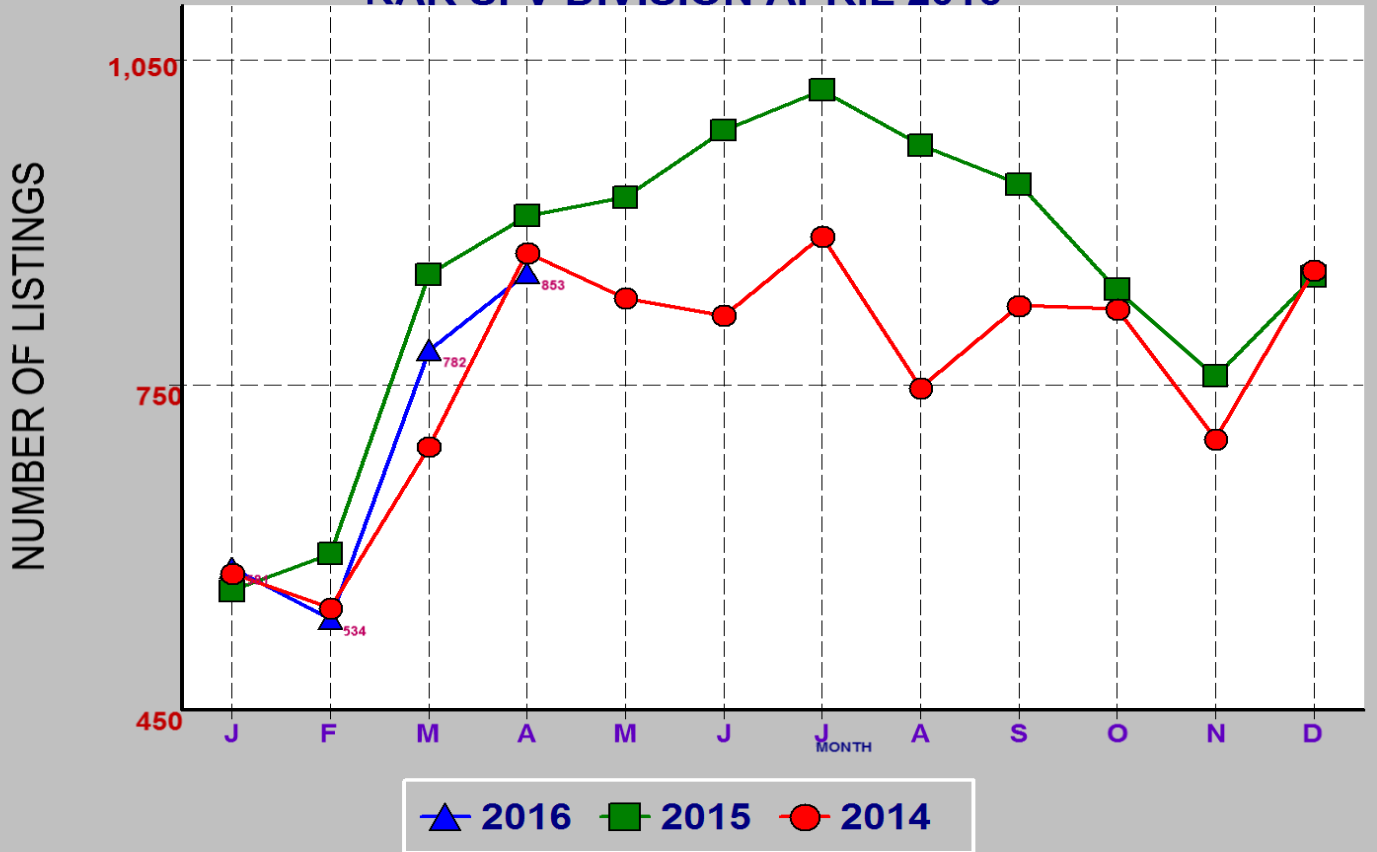

RESIDENTIAL INVENTORY SRAR SFV DIVISION APRIL 2016

NEW LISTINGS SRAR SFV DIVISION APRIL 2016

RESIDENTIAL ESCROWS CLOSED SRAR SFV DIVISION APRIL 2016

RESIDENTIAL ESCROWS OPENED SRAR SFV DIVISION APRIL 2016

SINGLE FAMILY ESCROWS CLOSED SRAR SFV DIVISION APRIL 2016

SINGLE FAMILY ESCROWS OPENED SRAR SFV DIVISION APRIL 2016

SINGLE FAMILY SALES BY PRICE SRAR SFV DIVISION APRIL 2016

SINGLE FAMILY INVENTORY BY PRICE SRAR SFV DIVISION APRIL 2016