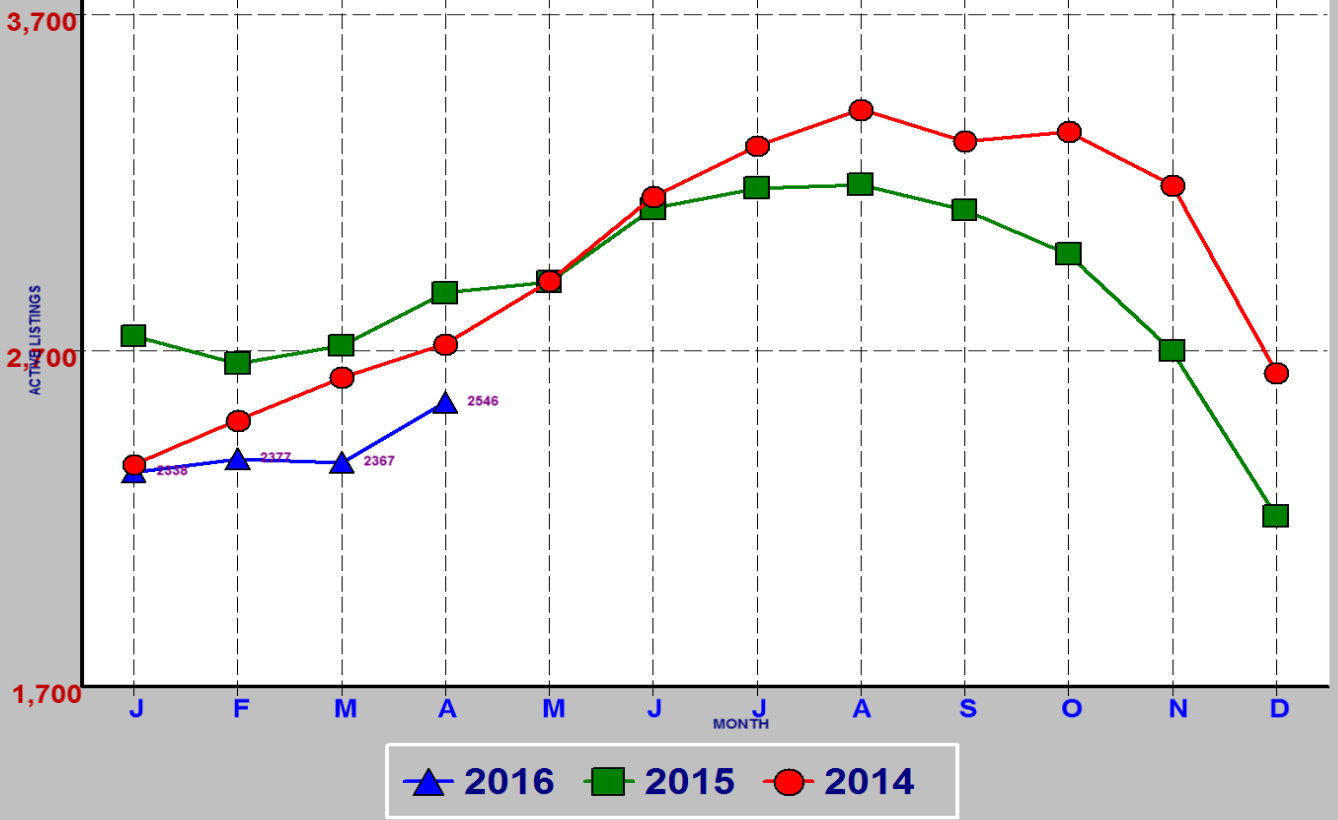

RESIDENTIAL INVENTORY SRAR SFV DIVISION APRIL 2016

NEW LISTINGS SRAR SFV DIVISION APRIL 2016

RESIDENTIAL ESCROWS CLOSED SRAR SFV DIVISION APRIL 2016

RESIDENTIAL ESCROWS OPENED SRAR SFV DIVISION APRIL 2016

SINGLE FAMILY ESCROWS CLOSED SRAR SFV DIVISION APRIL 2016

SINGLE FAMILY ESCROWS OPENED SRAR SFV DIVISION APRIL 2016

SINGLE FAMILY SALES BY PRICE SRAR SFV DIVISION APRIL 2016

SINGLE FAMILY INVENTORY BY PRICE SRAR SFV DIVISION APRIL 2016