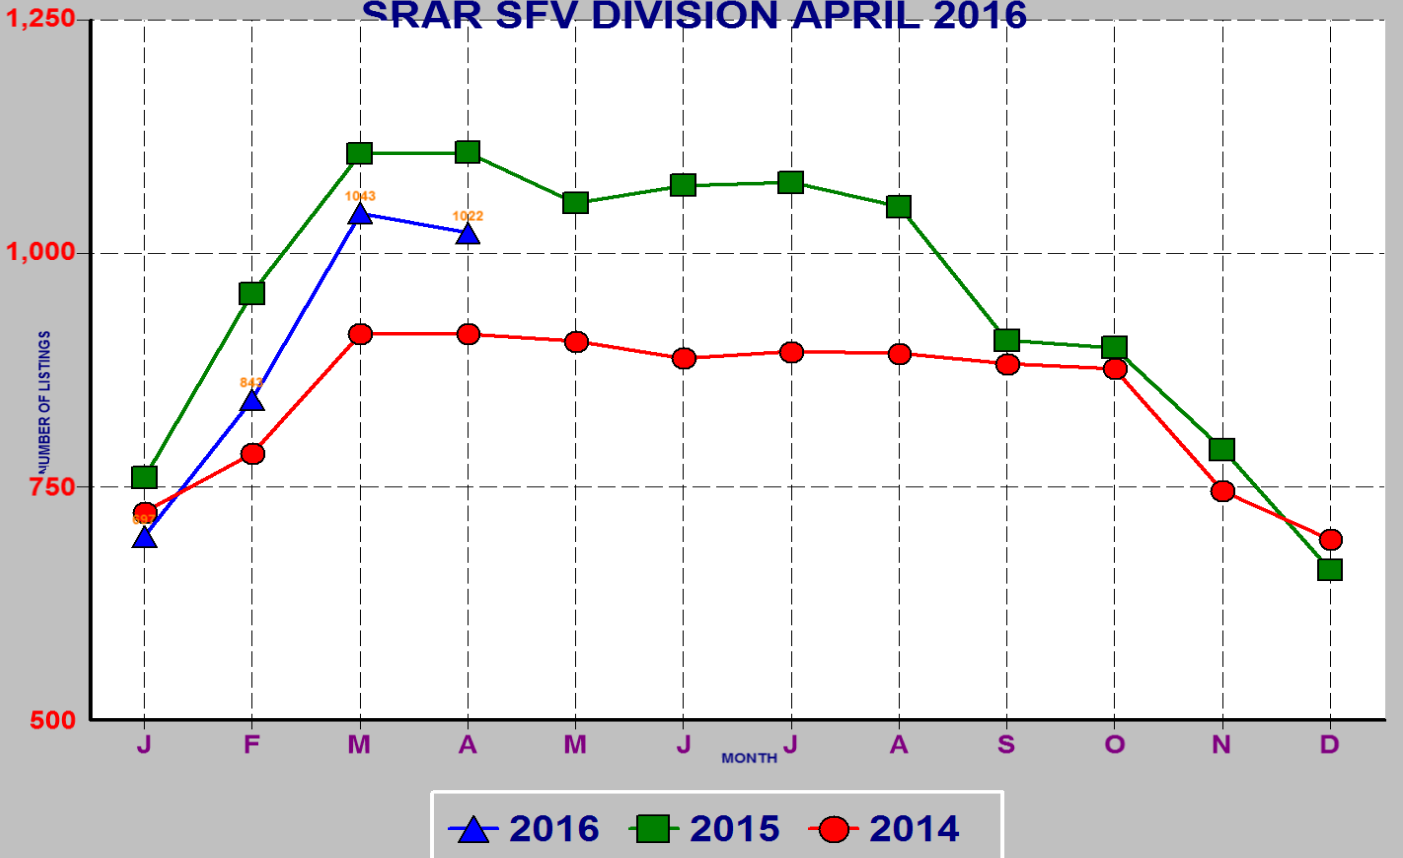

RESIDENTIAL INVENTORY SRAR SFV DIVISION APRIL 2016

NEW LISTINGS SRAR SFV DIVISION APRIL 2016

RESIDENTIAL ESCROWS CLOSED SRAR SFV DIVISION APRIL 2016

RESIDENTIAL ESCROWS OPENED SRAR SFV DIVISION APRIL 2016

SINGLE FAMILY ESCROWS CLOSED SRAR SFV DIVISION APRIL 2016

SINGLE FAMILY ESCROWS OPENED SRAR SFV DIVISION APRIL 2016

SINGLE FAMILY SALES BY PRICE SRAR SFV DIVISION APRIL 2016

SINGLE FAMILY INVENTORY BY PRICE SRAR SFV DIVISION APRIL 2016