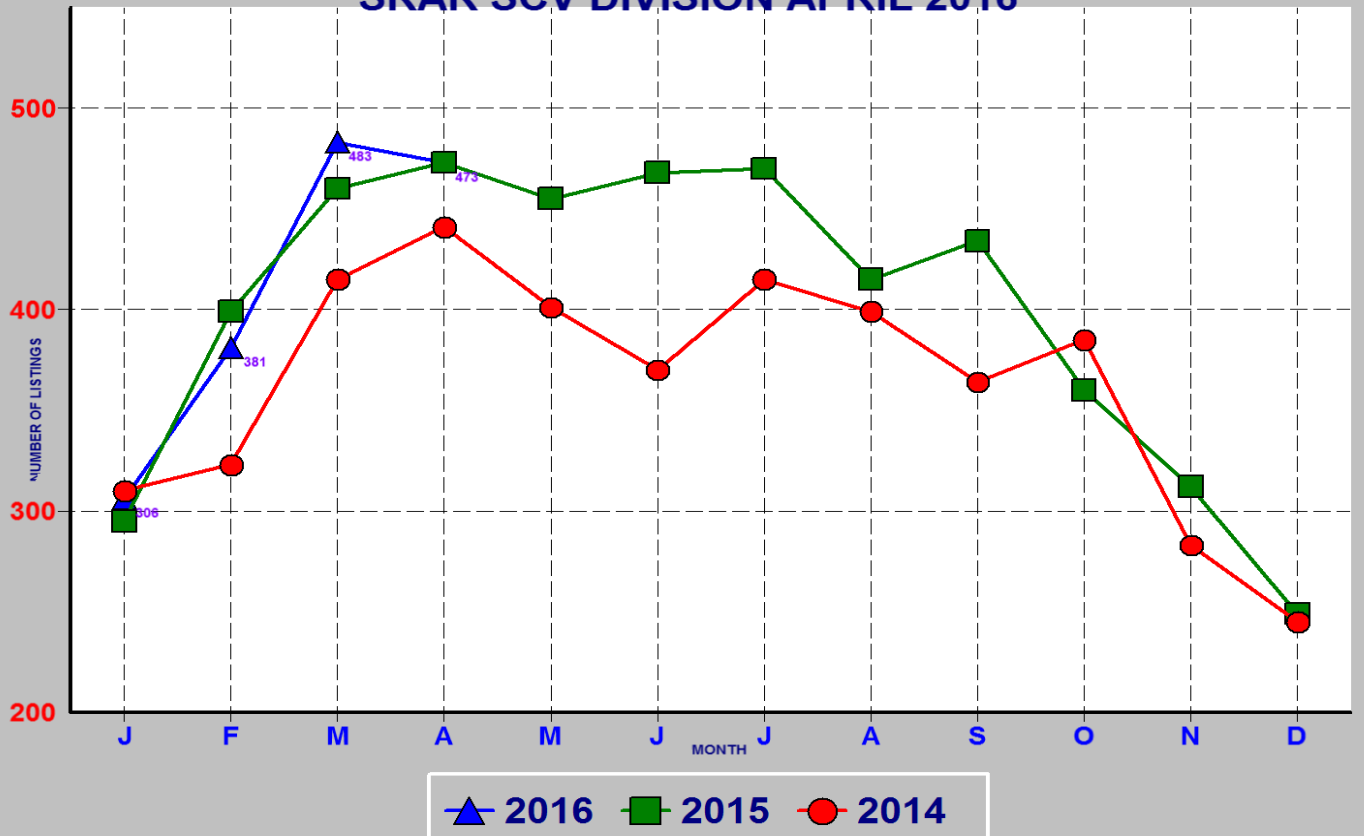

RESIDENTIAL INVENTORY SRAR SCV DIVISION APRIL 2016

NEW LISTINGS SRAR SCV DIVISION APRIL 2016

RESIDENTIAL ESCROWS CLOSED SRAR SCV DIVISION APRIL 2016

RESIDENTIAL ESCROWS OPENED SRAR SCV DIVISION APRIL 2016

SINGLE FAMILY ESCROWS CLOSED SRAR SCV DIVISION APRIL 2016

SINGLE FAMILY ESCROWS OPENED SRAR SCV DIVISION APRIL 2016

SINGLE FAMILY SALES BY PRICE SRAR SCV DIVISION APRIL 2016

SINGLE FAMILY INVENTORY BY PRICE SRAR SCV DIVISION APRIL 2016