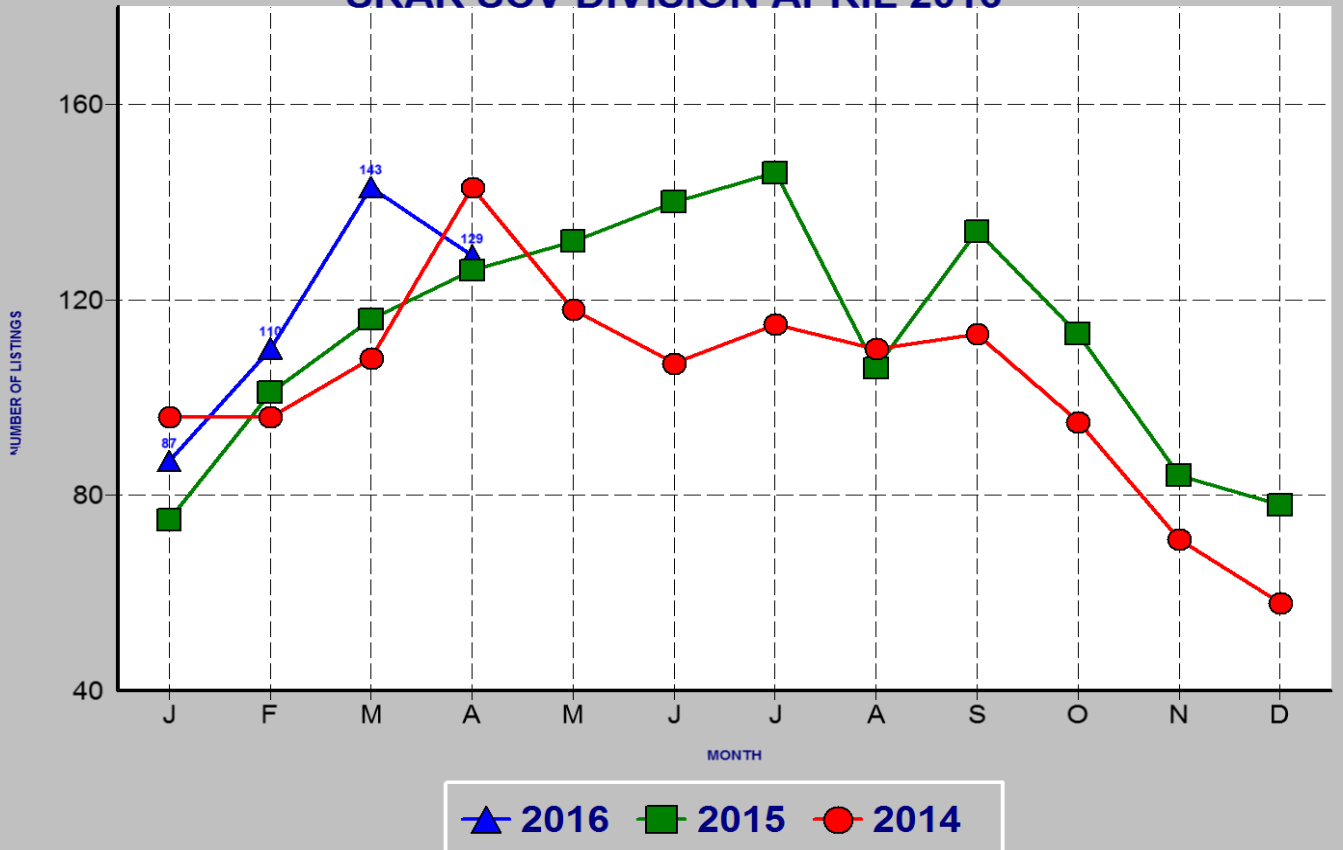

CONDO ESCROWS OPENED SRAR SCV DIVISION APRIL 2016