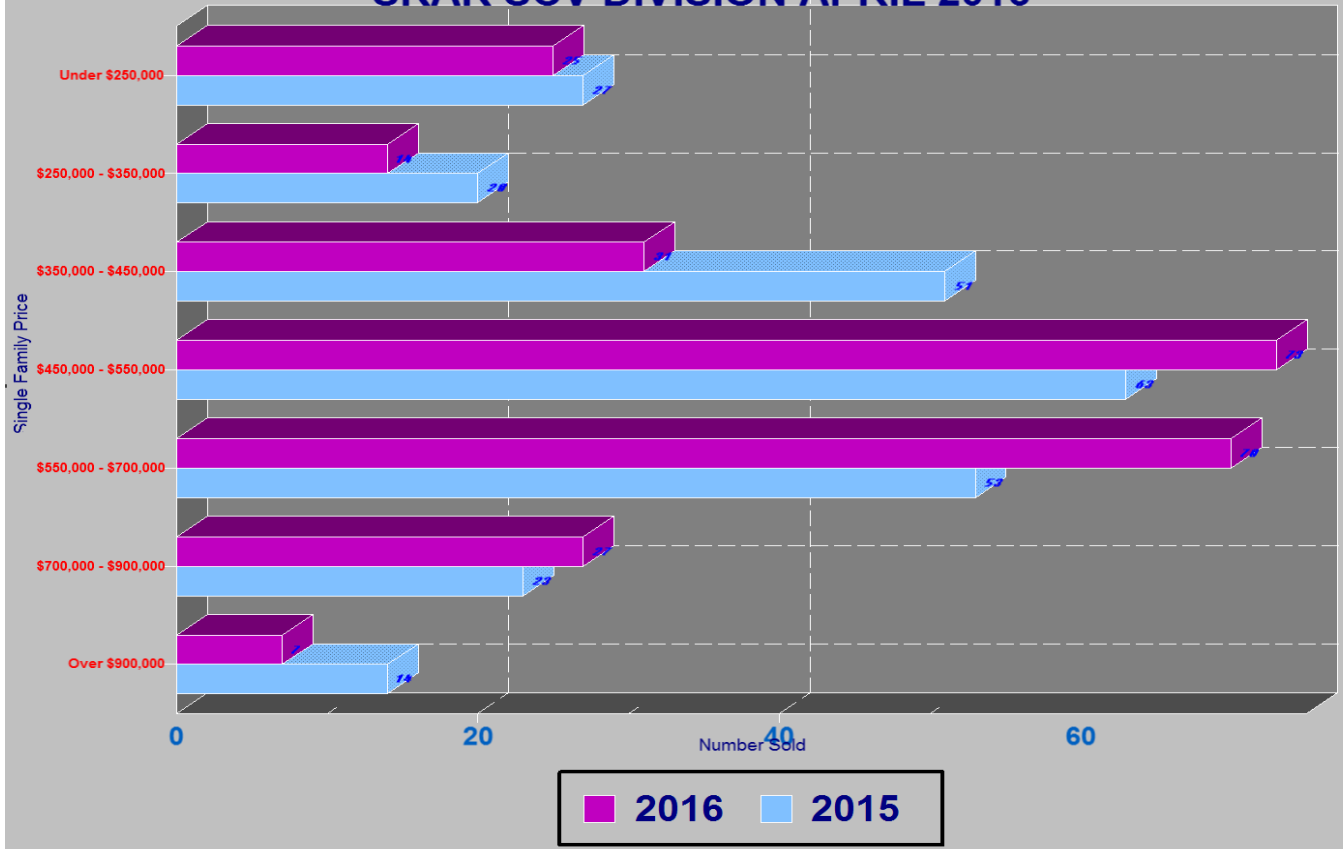

RESIDENTIAL INVENTORY SRAR SCV DIVISION APRIL 2016

NEW LISTINGS SRAR SCV DIVISION APRIL 2016

RESIDENTIAL ESCROWS CLOSED SRAR SCV DIVISION APRIL 2016

RESIDENTIAL ESCROWS OPENED SRAR SCV DIVISION APRIL 2016

SINGLE FAMILY ESCROWS CLOSED SRAR SCV DIVISION APRIL 2016

SINGLE FAMILY ESCROWS OPENED SRAR SCV DIVISION APRIL 2016

SINGLE FAMILY SALES BY PRICE SRAR SCV DIVISION APRIL 2016

SINGLE FAMILY INVENTORY BY PRICE SRAR SCV DIVISION APRIL 2016