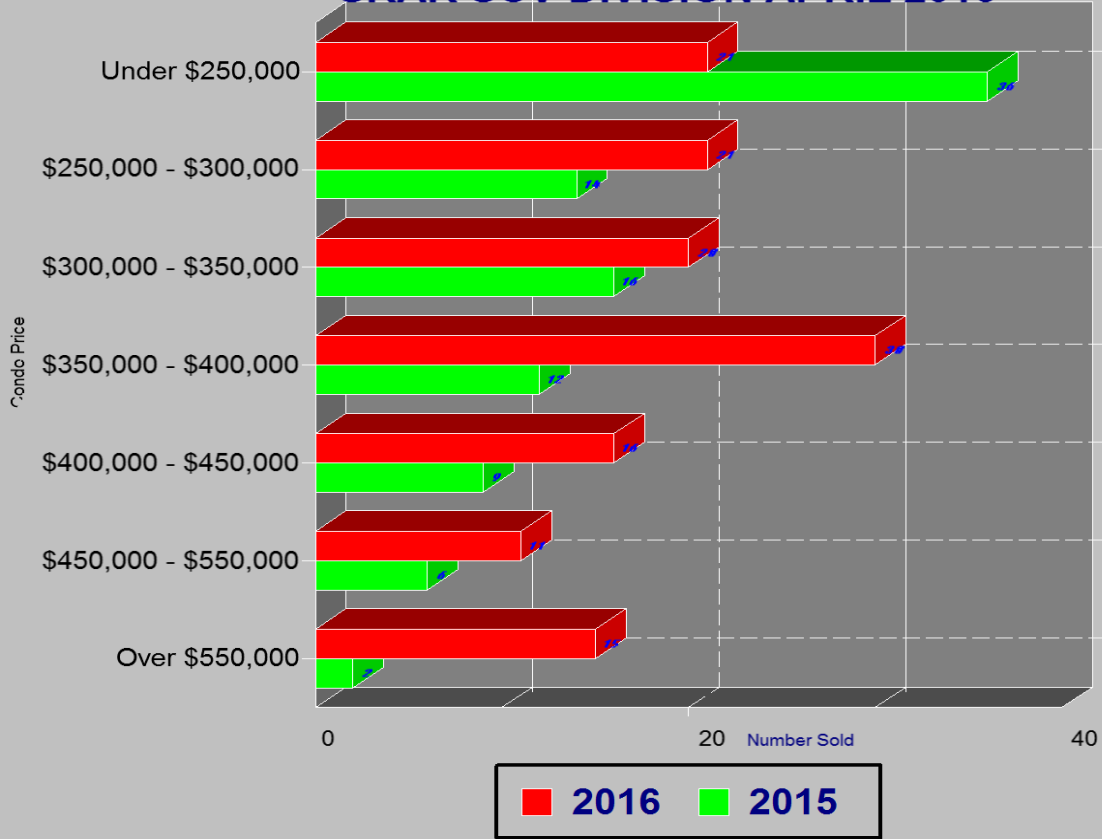

SINGLE FAMILY ESCROWS CLOSED SRAR SCV DIVISION APRIL 2016

SINGLE FAMILY ESCROWS OPENED SRAR SCV DIVISION APRIL 2016

SINGLE FAMILY SALES BY PRICE SRAR SCV DIVISION APRIL 2016

SINGLE FAMILY INVENTORY BY PRICE SRAR SCV DIVISION APRIL 2016

CONDO ESCROWS CLOSED SRAR SCV DIVISION APRIL 2016

CONDO ESCROWS OPENED SRAR SCV DIVISION APRIL 2016

CONDO SALES BY PRICE SRAR SCV DIVISION APRIL 2016

CONDO INVENTORY BY PRICE SRAR SCV DIVISION APRIL 2016