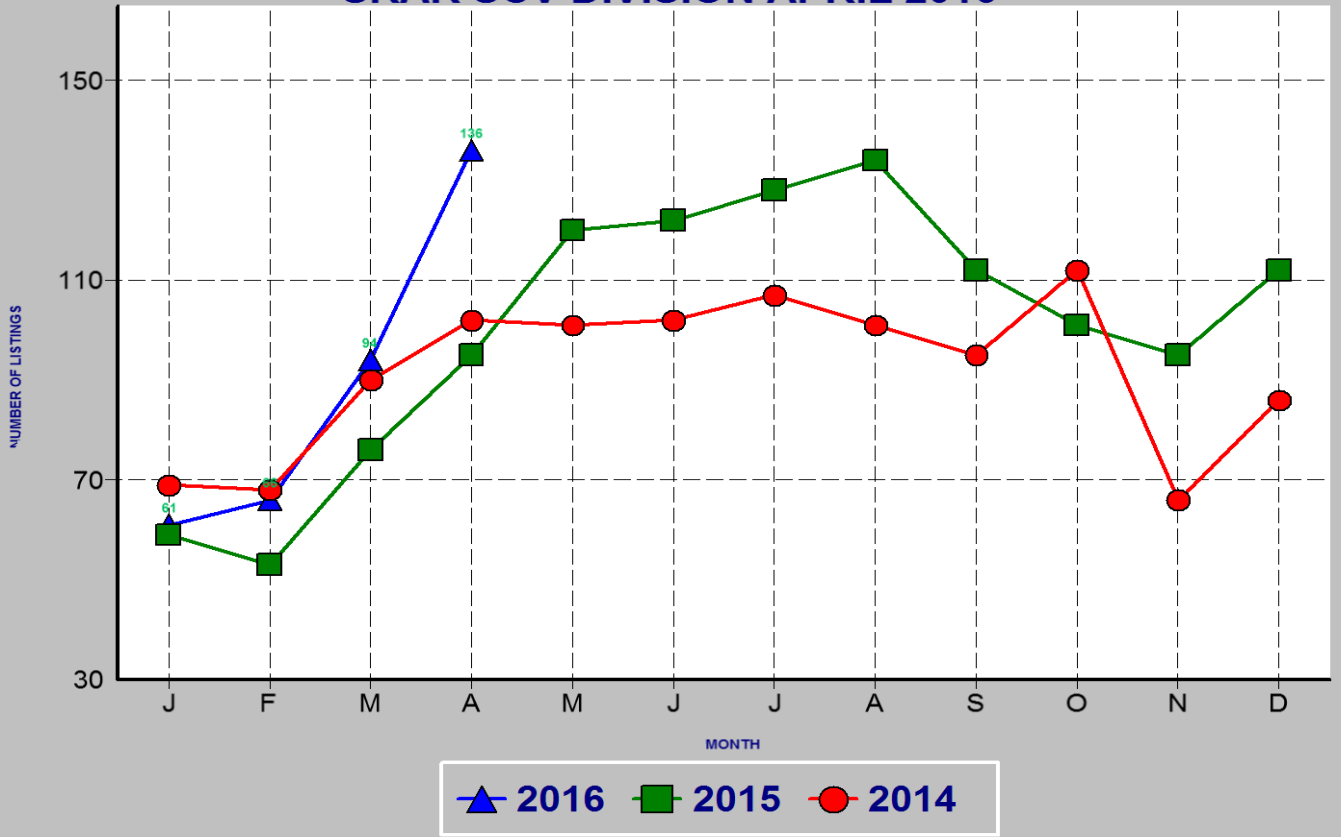

CONDO ESCROWS CLOSED SRAR SCV DIVISION APRIL 2016