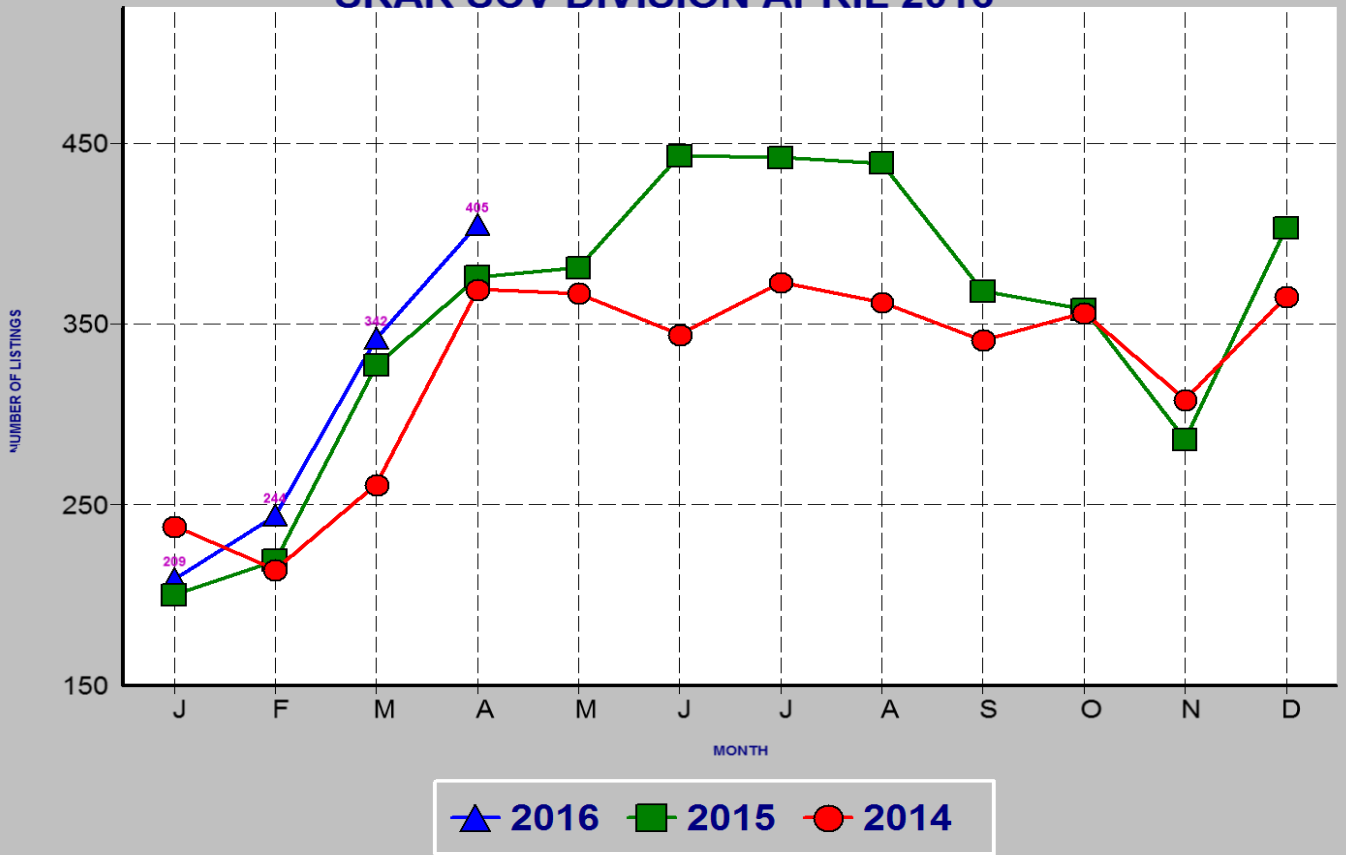

RESIDENTIAL INVENTORY SRAR SCV DIVISION APRIL 2016

NEW LISTINGS SRAR SCV DIVISION APRIL 2016

RESIDENTIAL ESCROWS CLOSED SRAR SCV DIVISION APRIL 2016

RESIDENTIAL ESCROWS OPENED SRAR SCV DIVISION APRIL 2016

SINGLE FAMILY ESCROWS CLOSED SRAR SCV DIVISION APRIL 2016

SINGLE FAMILY ESCROWS OPENED SRAR SCV DIVISION APRIL 2016

SINGLE FAMILY SALES BY PRICE SRAR SCV DIVISION APRIL 2016

SINGLE FAMILY INVENTORY BY PRICE SRAR SCV DIVISION APRIL 2016