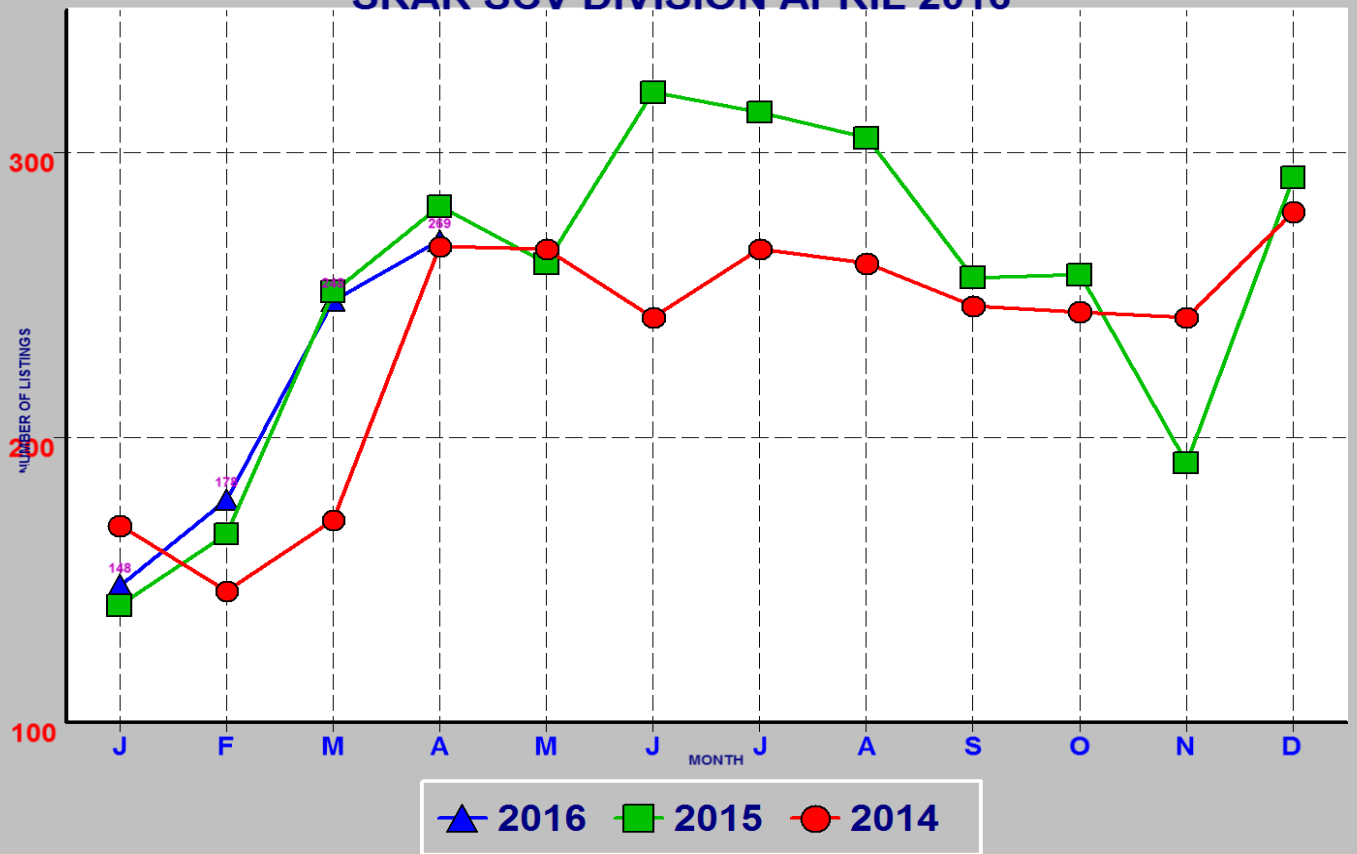

RESIDENTIAL INVENTORY SRAR SCV DIVISION APRIL 2016

NEW LISTINGS SRAR SCV DIVISION APRIL 2016

RESIDENTIAL ESCROWS CLOSED SRAR SCV DIVISION APRIL 2016

RESIDENTIAL ESCROWS OPENED SRAR SCV DIVISION APRIL 2016

SINGLE FAMILY ESCROWS CLOSED SRAR SCV DIVISION APRIL 2016

SINGLE FAMILY ESCROWS OPENED SRAR SCV DIVISION APRIL 2016

SINGLE FAMILY SALES BY PRICE SRAR SCV DIVISION APRIL 2016

SINGLE FAMILY INVENTORY BY PRICE SRAR SCV DIVISION APRIL 2016