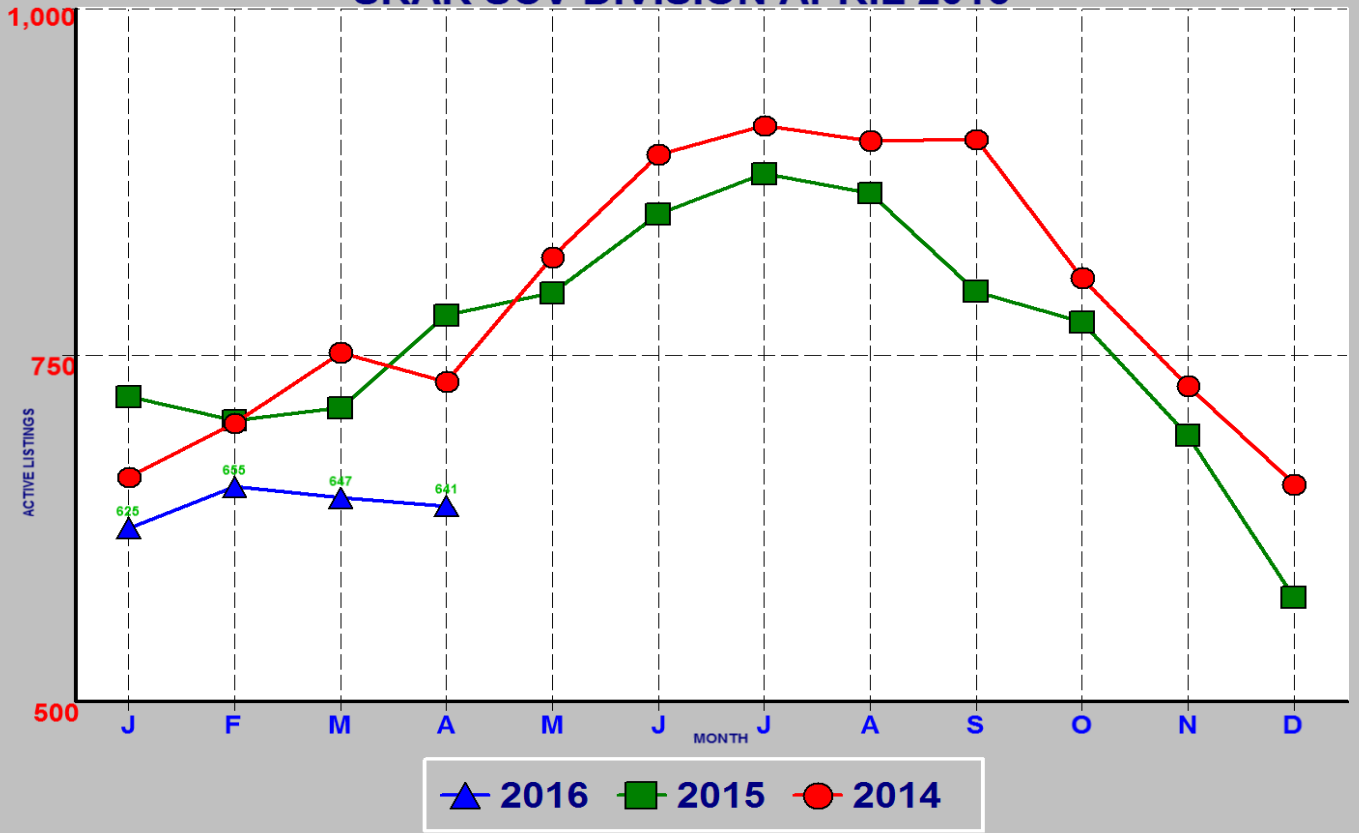

RESIDENTIAL INVENTORY SRAR SCV DIVISION APRIL 2016

NEW LISTINGS SRAR SCV DIVISION APRIL 2016

RESIDENTIAL ESCROWS CLOSED SRAR SCV DIVISION APRIL 2016

RESIDENTIAL ESCROWS OPENED SRAR SCV DIVISION APRIL 2016