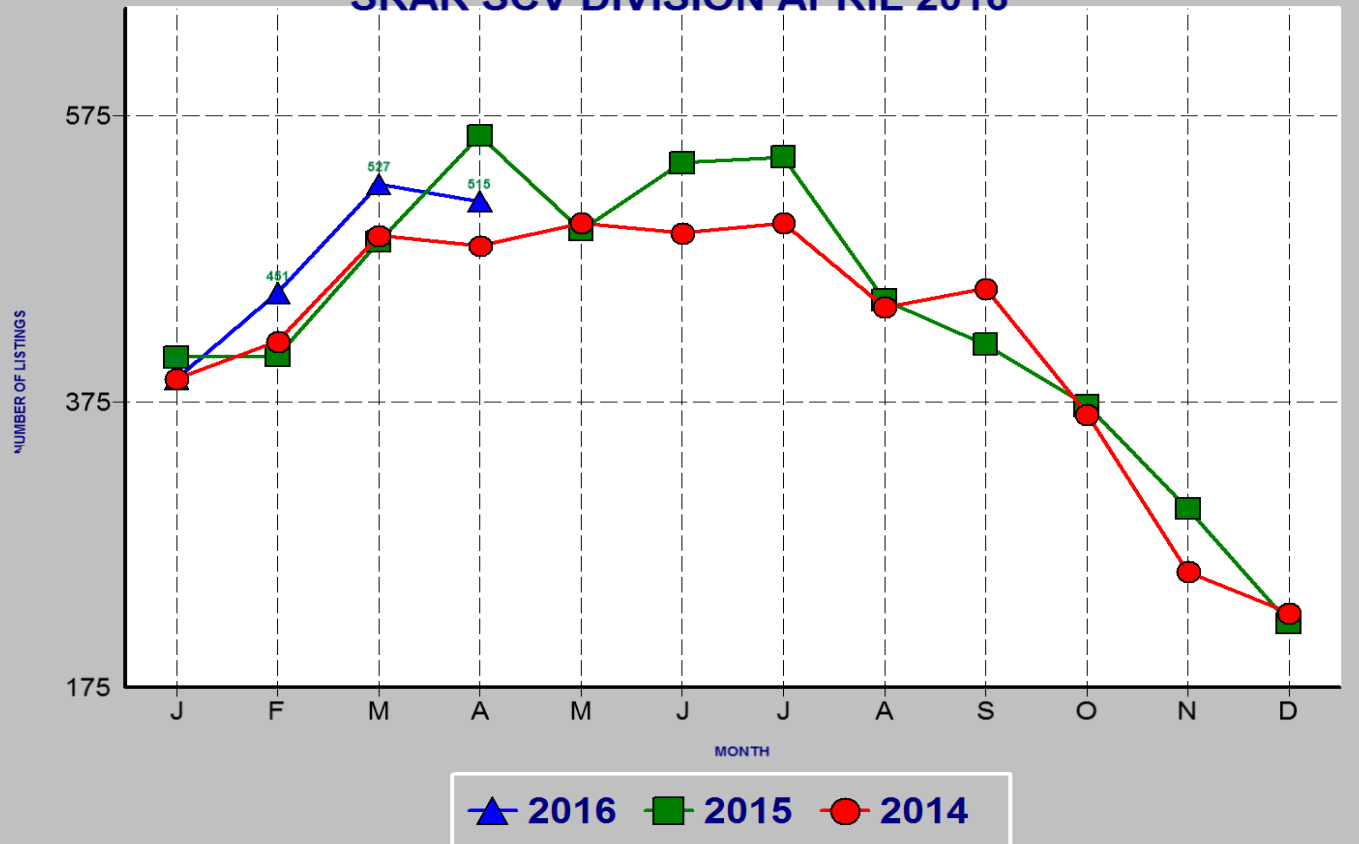

RESIDENTIAL INVENTORY SRAR SCV DIVISION APRIL 2016

NEW LISTINGS SRAR SCV DIVISION APRIL 2016

RESIDENTIAL ESCROWS CLOSED SRAR SCV DIVISION APRIL 2016

RESIDENTIAL ESCROWS OPENED SRAR SCV DIVISION APRIL 2016