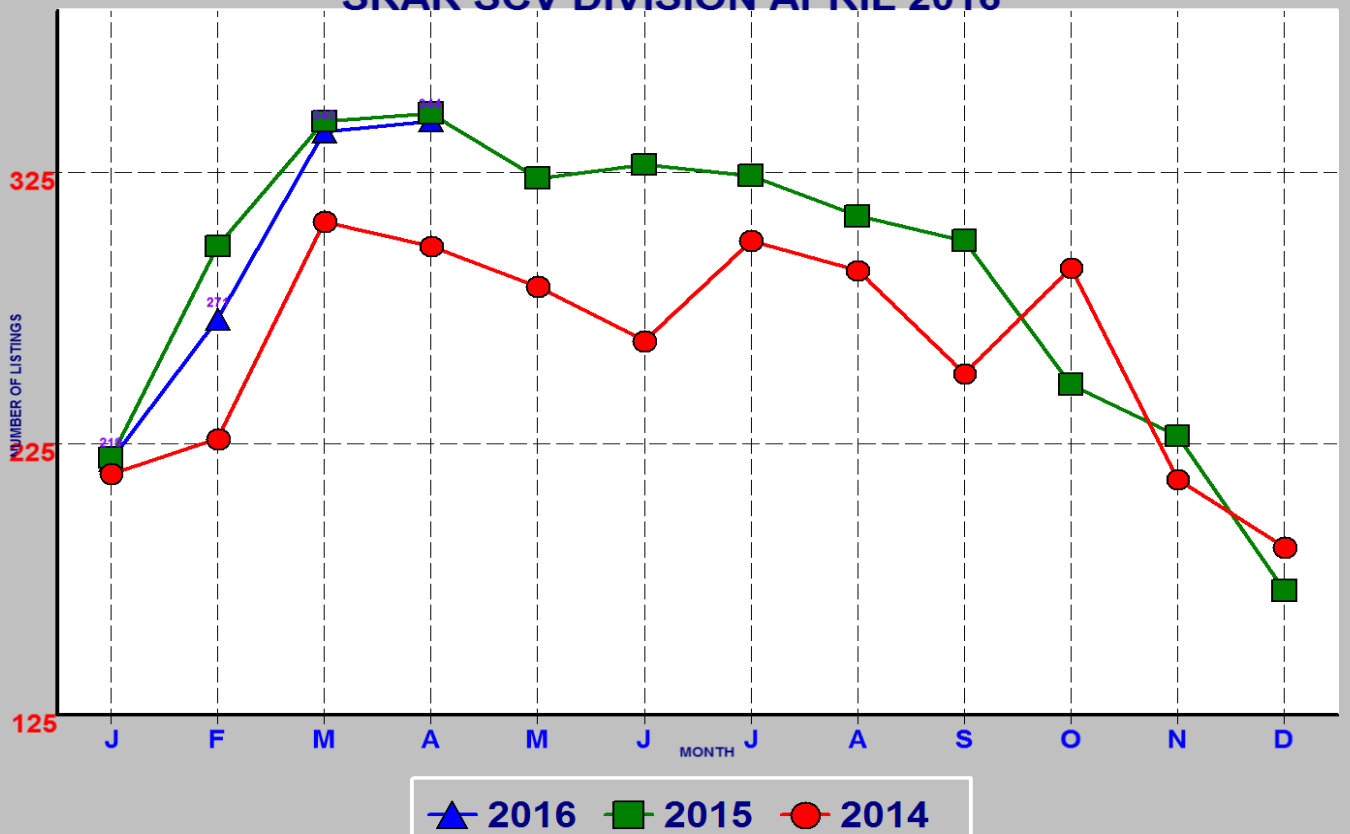

SINGLE FAMILY ESCROWS OPENED SRAR SCV DIVISION APRIL 2016