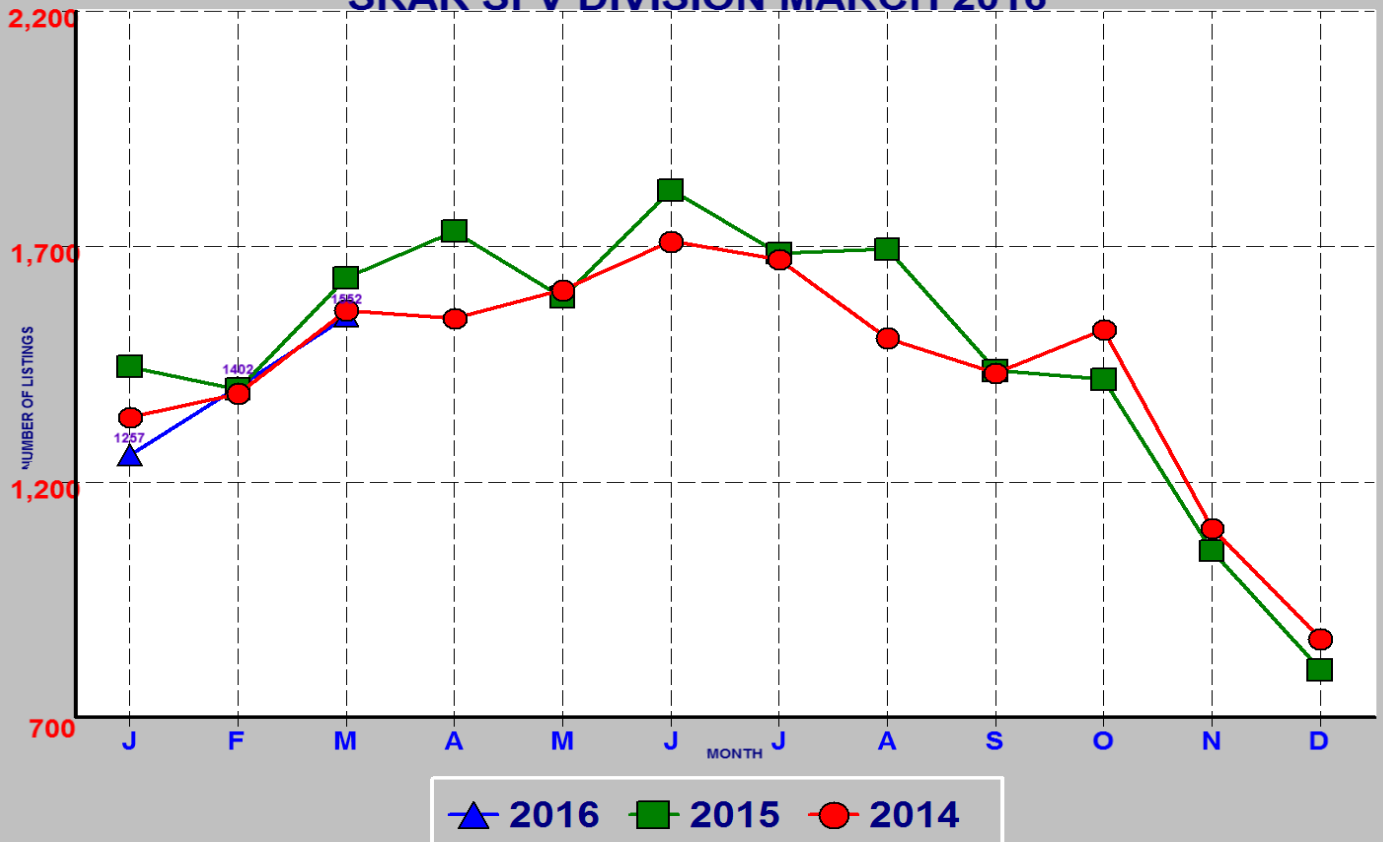

RESIDENTIAL INVENTORY SRAR SFV DIVISION MARCH 2016

NEW LISTINGS SRAR SFV DIVISION MARCH 2016

RESIDENTIAL ESCROWS CLOSED SRAR SFV DIVISION MARCH 2016

RESIDENTIAL ESCROWS OPENED SRAR SFV DIVISION MARCH 2016