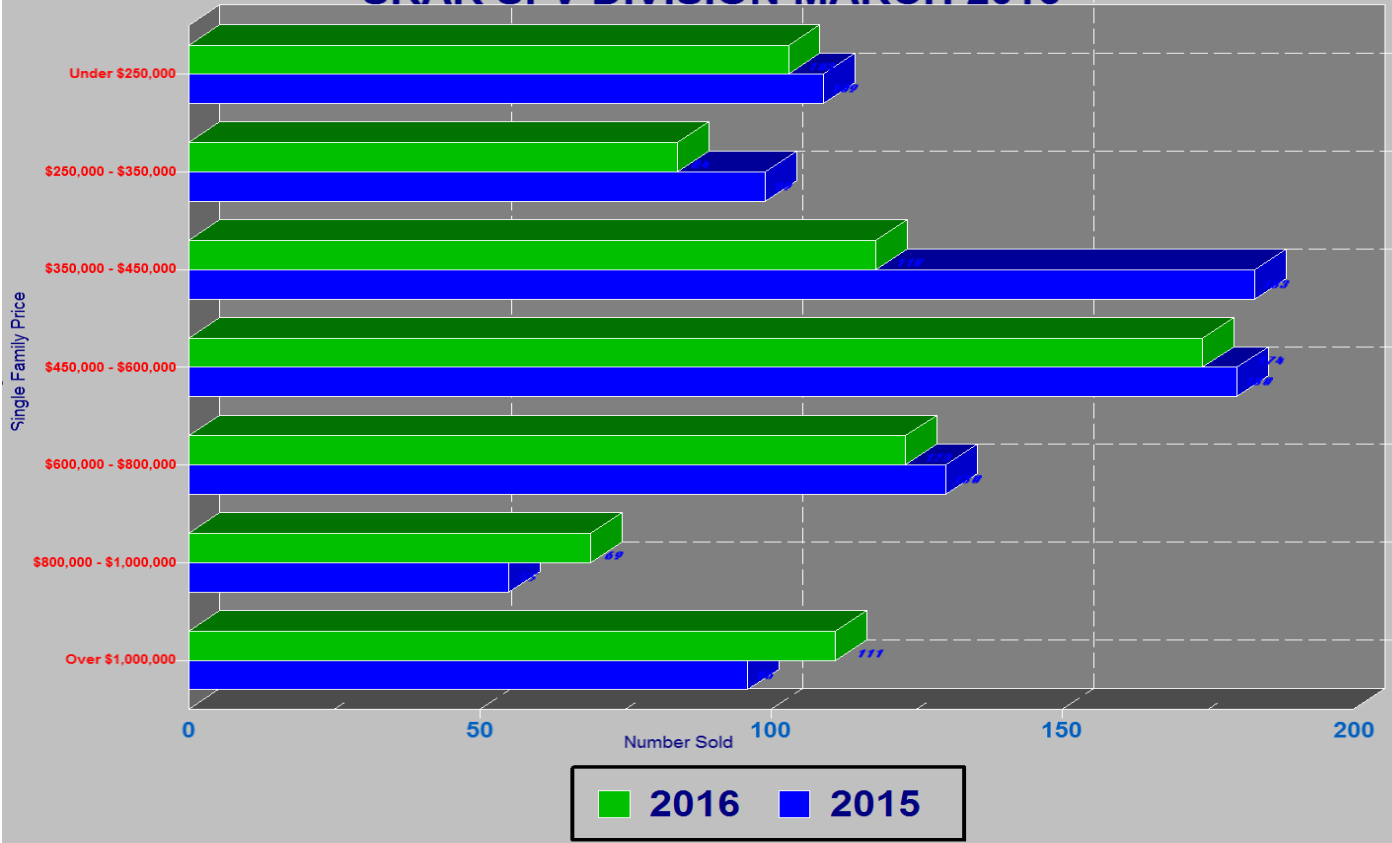

RESIDENTIAL INVENTORY SRAR SFV DIVISION MARCH 2016

NEW LISTINGS SRAR SFV DIVISION MARCH 2016

RESIDENTIAL ESCROWS CLOSED SRAR SFV DIVISION MARCH 2016

RESIDENTIAL ESCROWS OPENED SRAR SFV DIVISION MARCH 2016

SINGLE FAMILY ESCROWS CLOSED SRAR SFV DIVISION MARCH 2016

SINGLE FAMILY ESCROWS OPENED SRAR SFV DIVISION MARCH 2016

SINGLE FAMILY SALES BY PRICE SRAR SFV DIVISION MARCH 2016

SINGLE FAMILY INVENTORY BY PRICE SRAR SFV DIVISION MARCH 2016