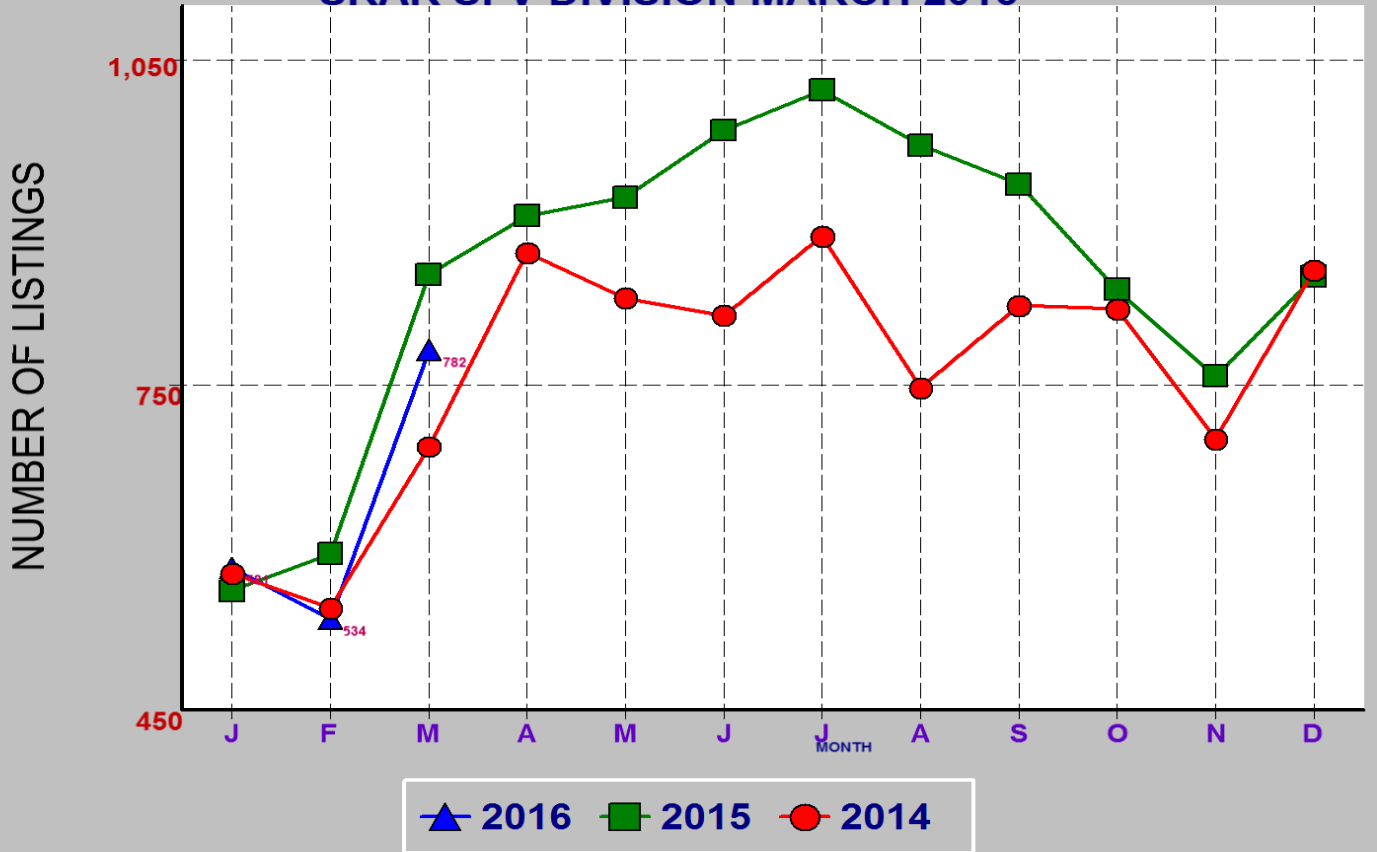

RESIDENTIAL INVENTORY SRAR SFV DIVISION MARCH 2016

NEW LISTINGS SRAR SFV DIVISION MARCH 2016

RESIDENTIAL ESCROWS CLOSED SRAR SFV DIVISION MARCH 2016

RESIDENTIAL ESCROWS OPENED SRAR SFV DIVISION MARCH 2016

SINGLE FAMILY ESCROWS CLOSED SRAR SFV DIVISION MARCH 2016

SINGLE FAMILY ESCROWS OPENED SRAR SFV DIVISION MARCH 2016

SINGLE FAMILY SALES BY PRICE SRAR SFV DIVISION MARCH 2016

SINGLE FAMILY INVENTORY BY PRICE SRAR SFV DIVISION MARCH 2016