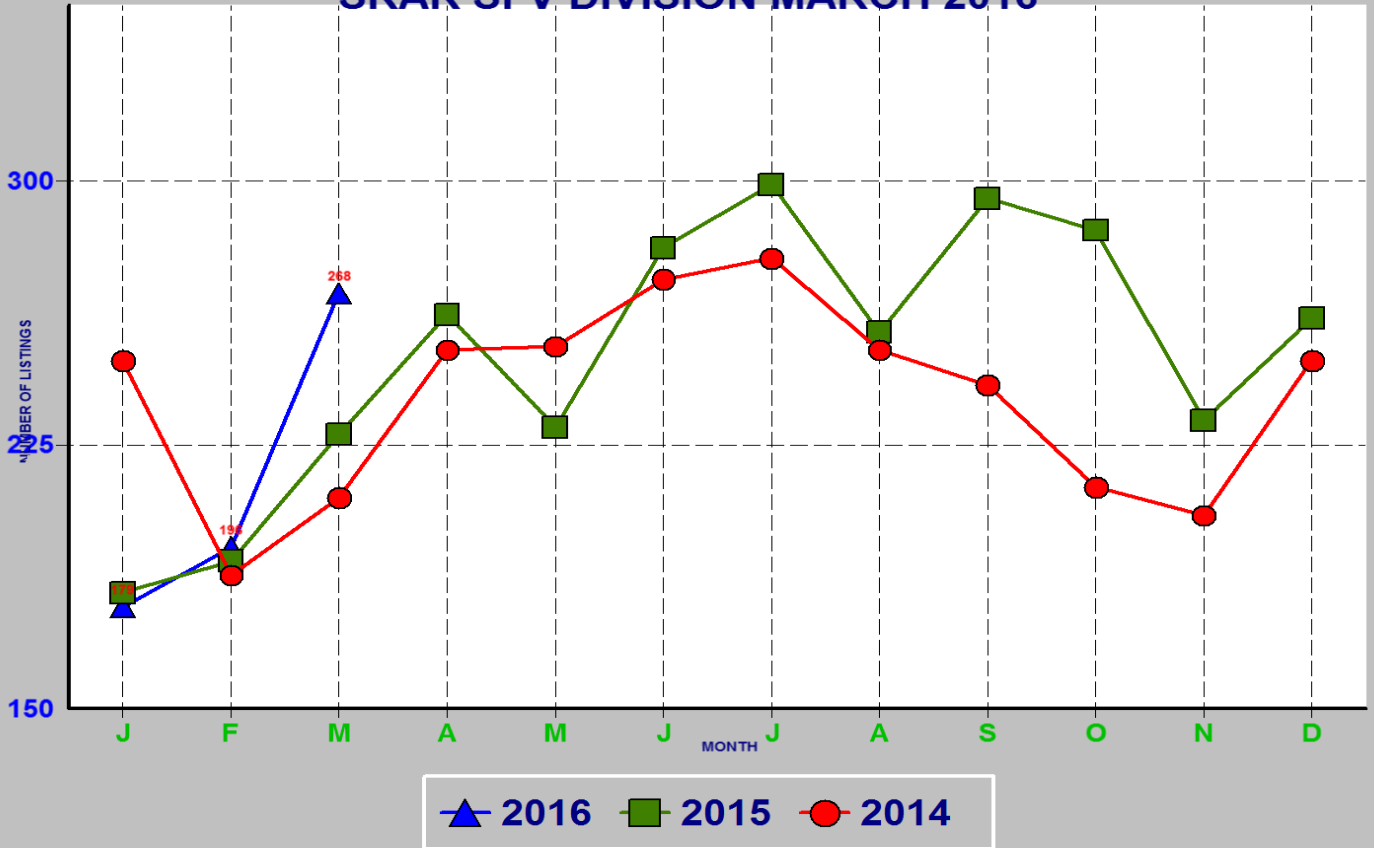

CONDO ESCROWS CLOSED SRAR SFV DIVISION MARCH 2016