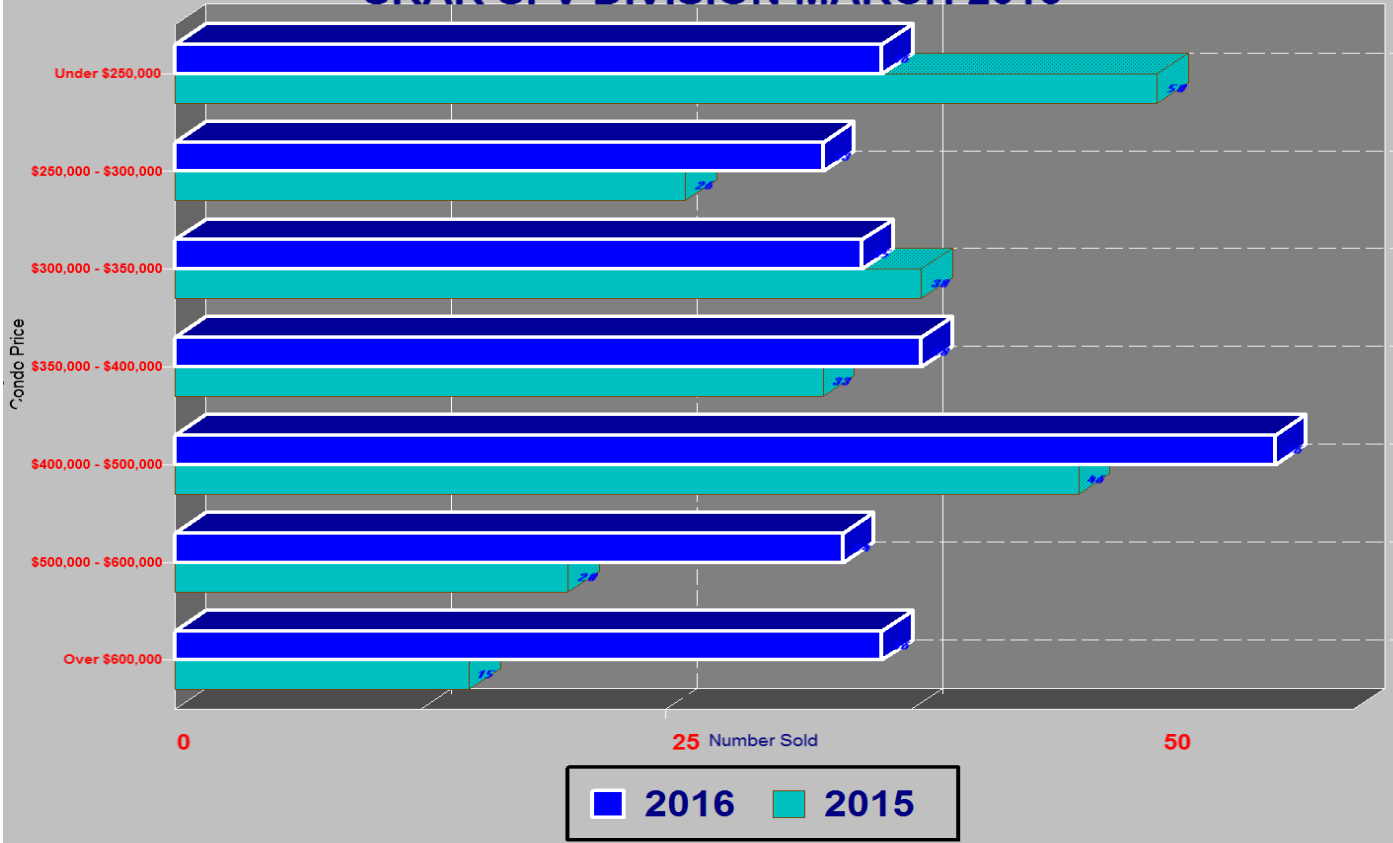

CONDO SALES BY PRICE SRAR SFV DIVISION MARCH 2016