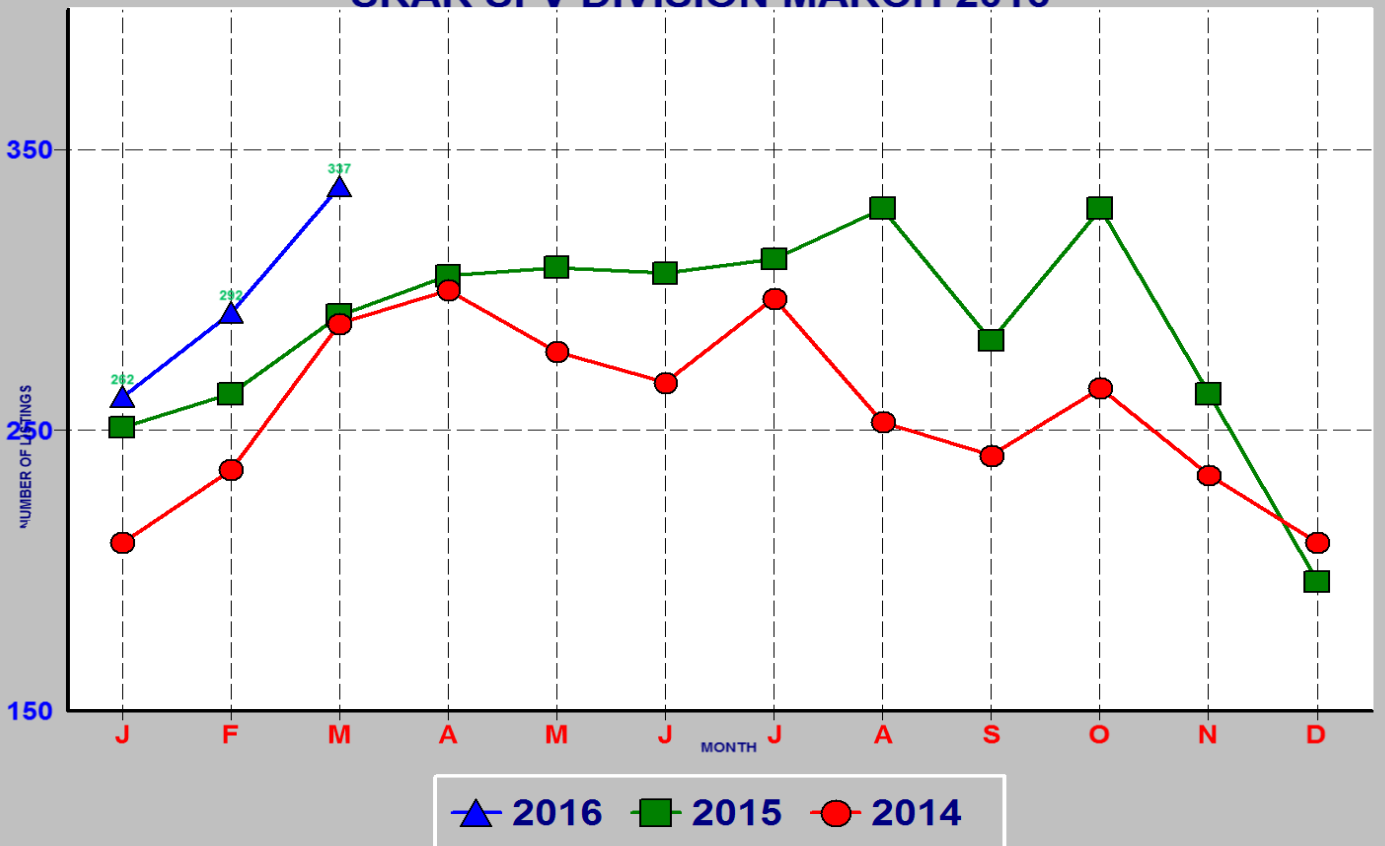

CONDO ESCROWS OPENED SRAR SFV DIVISION MARCH 2016