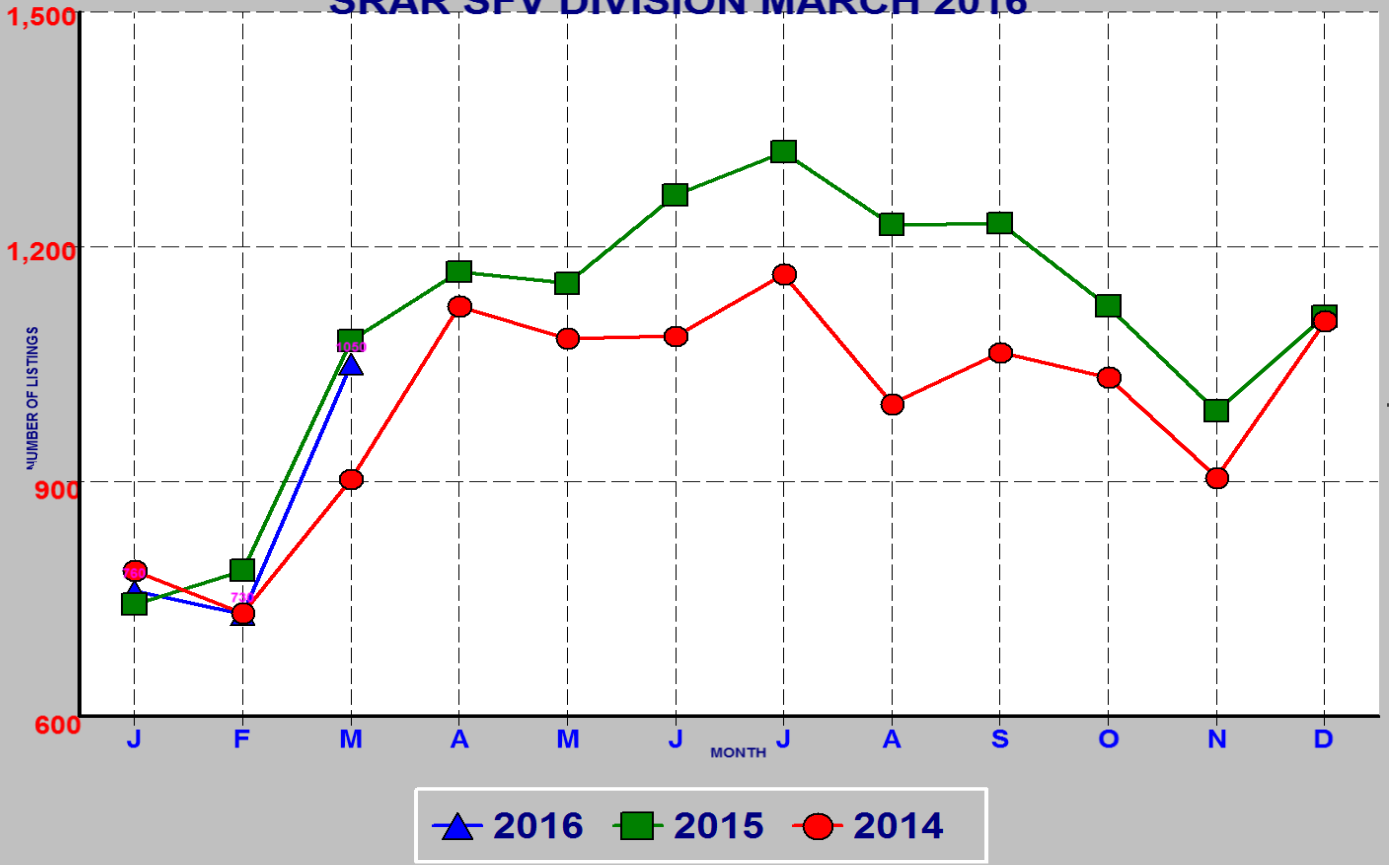

RESIDENTIAL INVENTORY SRAR SFV DIVISION MARCH 2016

NEW LISTINGS SRAR SFV DIVISION MARCH 2016

RESIDENTIAL ESCROWS CLOSED SRAR SFV DIVISION MARCH 2016

RESIDENTIAL ESCROWS OPENED SRAR SFV DIVISION MARCH 2016

SINGLE FAMILY ESCROWS CLOSED SRAR SFV DIVISION MARCH 2016

SINGLE FAMILY ESCROWS OPENED SRAR SFV DIVISION MARCH 2016

SINGLE FAMILY SALES BY PRICE SRAR SFV DIVISION MARCH 2016

SINGLE FAMILY INVENTORY BY PRICE SRAR SFV DIVISION MARCH 2016