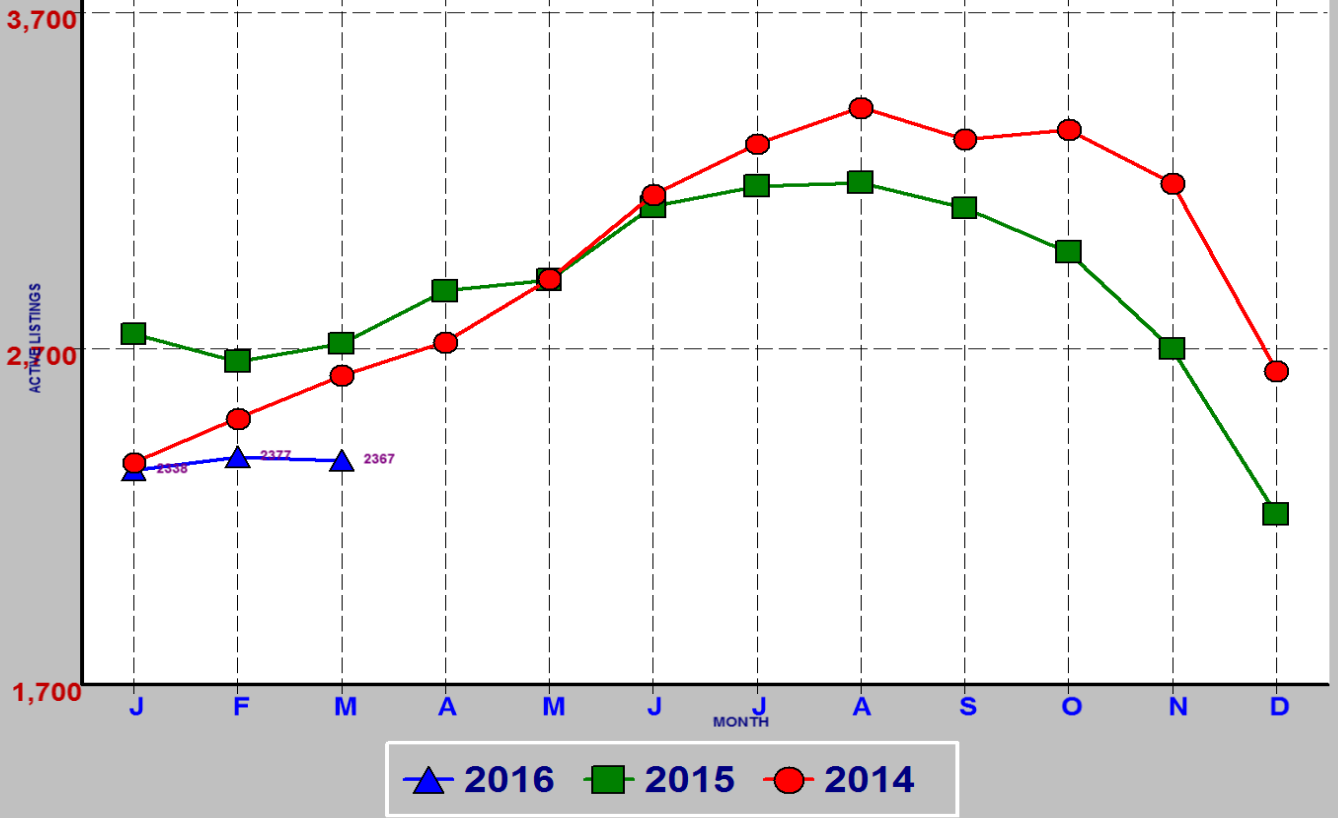

RESIDENTIAL INVENTORY SRAR SFV DIVISION MARCH 2016

NEW LISTINGS SRAR SFV DIVISION MARCH 2016

RESIDENTIAL ESCROWS CLOSED SRAR SFV DIVISION MARCH 2016

RESIDENTIAL ESCROWS OPENED SRAR SFV DIVISION MARCH 2016