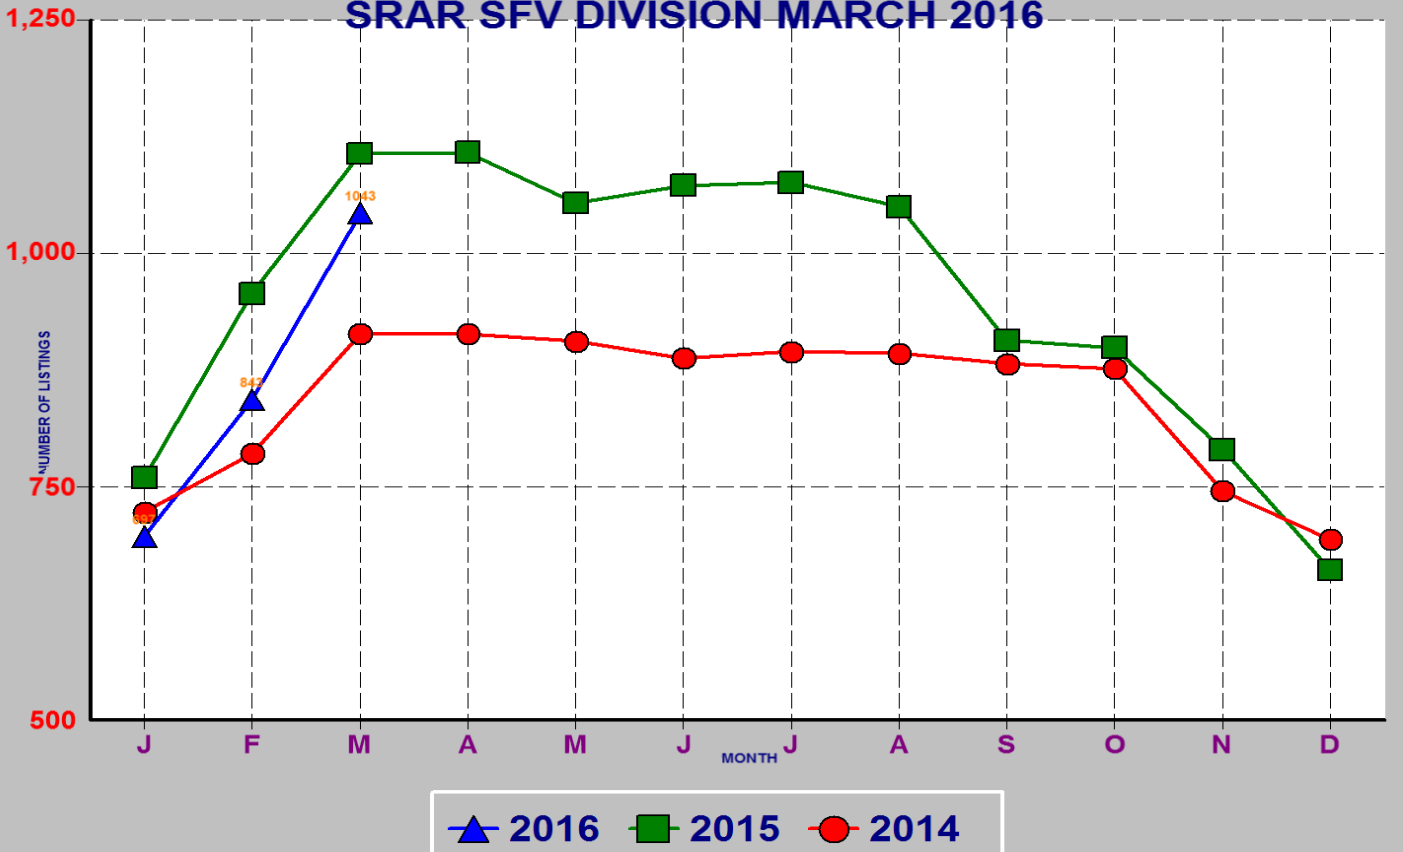

RESIDENTIAL INVENTORY SRAR SFV DIVISION MARCH 2016

NEW LISTINGS SRAR SFV DIVISION MARCH 2016

RESIDENTIAL ESCROWS CLOSED SRAR SFV DIVISION MARCH 2016

RESIDENTIAL ESCROWS OPENED SRAR SFV DIVISION MARCH 2016

SINGLE FAMILY ESCROWS CLOSED SRAR SFV DIVISION MARCH 2016

SINGLE FAMILY ESCROWS OPENED SRAR SFV DIVISION MARCH 2016

SINGLE FAMILY SALES BY PRICE SRAR SFV DIVISION MARCH 2016

SINGLE FAMILY INVENTORY BY PRICE SRAR SFV DIVISION MARCH 2016