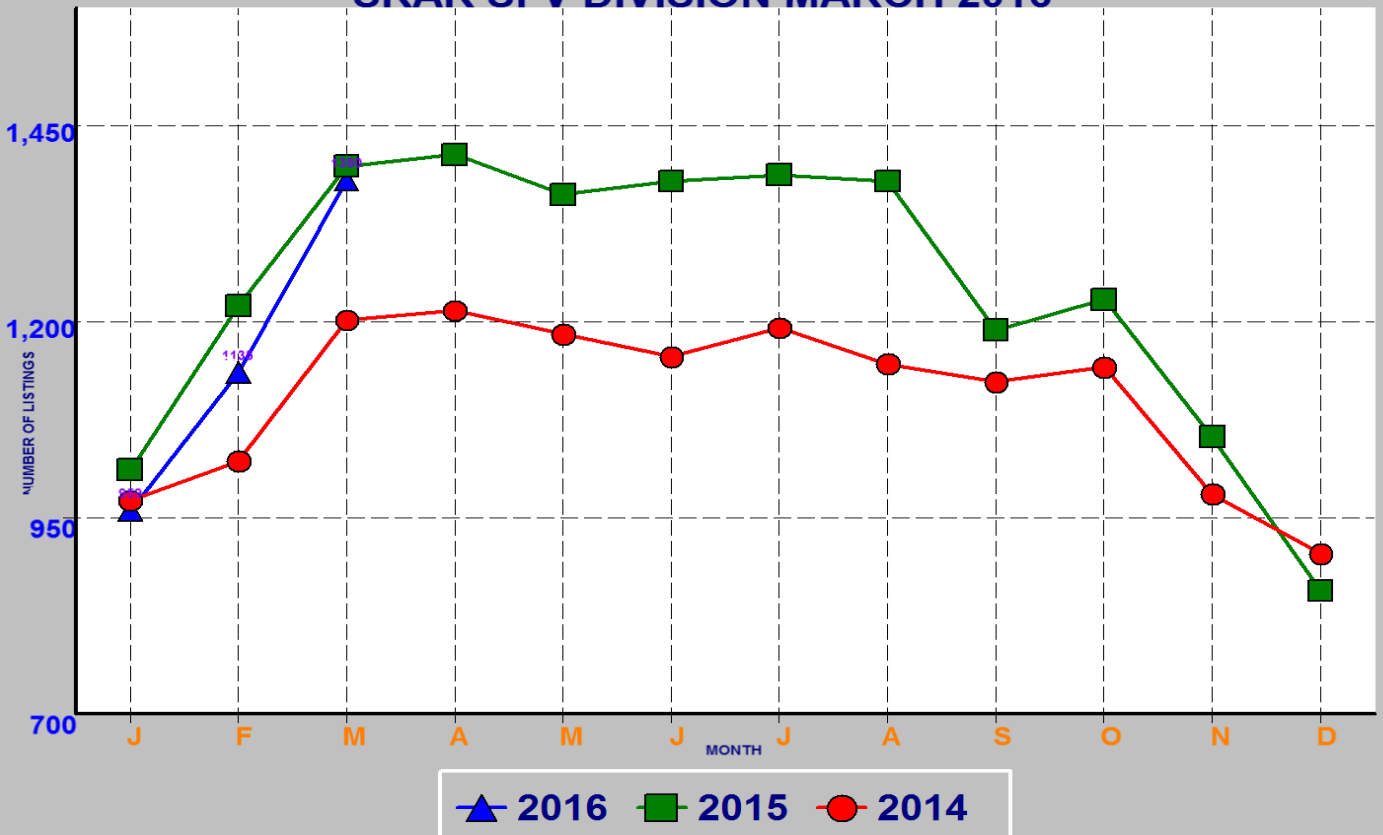

RESIDENTIAL INVENTORY SRAR SFV DIVISION MARCH 2016

NEW LISTINGS SRAR SFV DIVISION MARCH 2016

RESIDENTIAL ESCROWS CLOSED SRAR SFV DIVISION MARCH 2016

RESIDENTIAL ESCROWS OPENED SRAR SFV DIVISION MARCH 2016

SINGLE FAMILY ESCROWS CLOSED SRAR SFV DIVISION MARCH 2016

SINGLE FAMILY ESCROWS OPENED SRAR SFV DIVISION MARCH 2016

SINGLE FAMILY SALES BY PRICE SRAR SFV DIVISION MARCH 2016

SINGLE FAMILY INVENTORY BY PRICE SRAR SFV DIVISION MARCH 2016