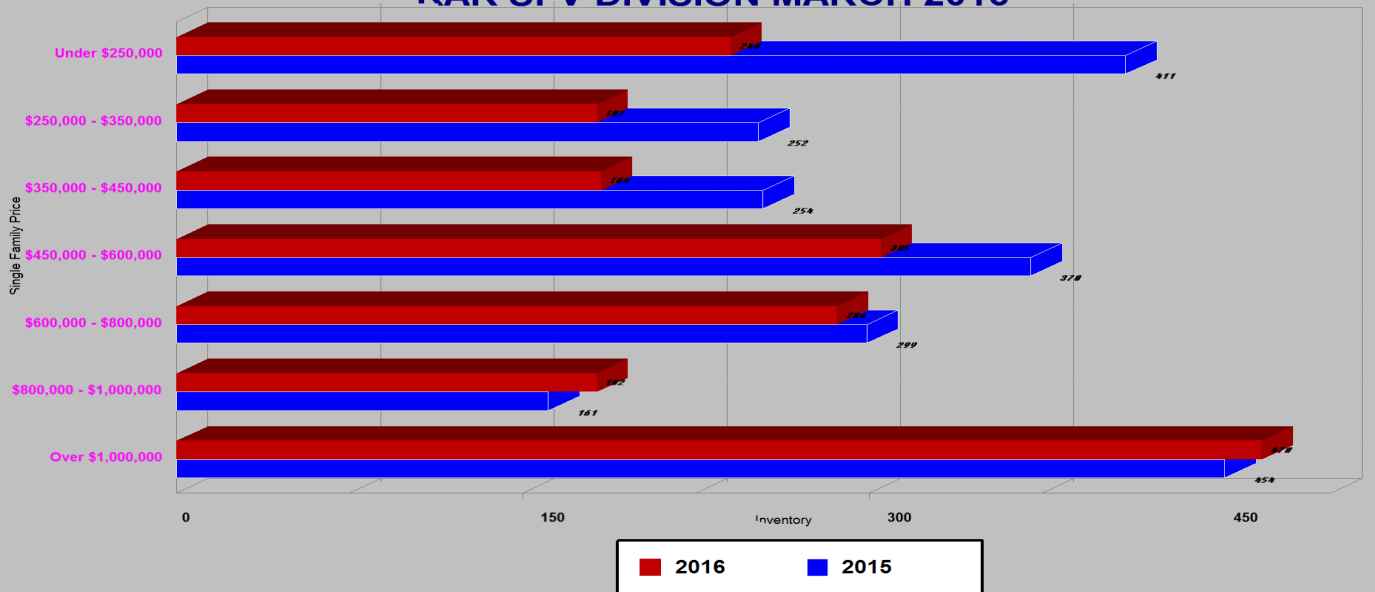

SINGLE FAMILY ESCROWS CLOSED SRAR SFV DIVISION MARCH 2016

SINGLE FAMILY ESCROWS OPENED SRAR SFV DIVISION MARCH 2016

SINGLE FAMILY SALES BY PRICE SRAR SFV DIVISION MARCH 2016

SINGLE FAMILY INVENTORY BY PRICE SRAR SFV DIVISION MARCH 2016