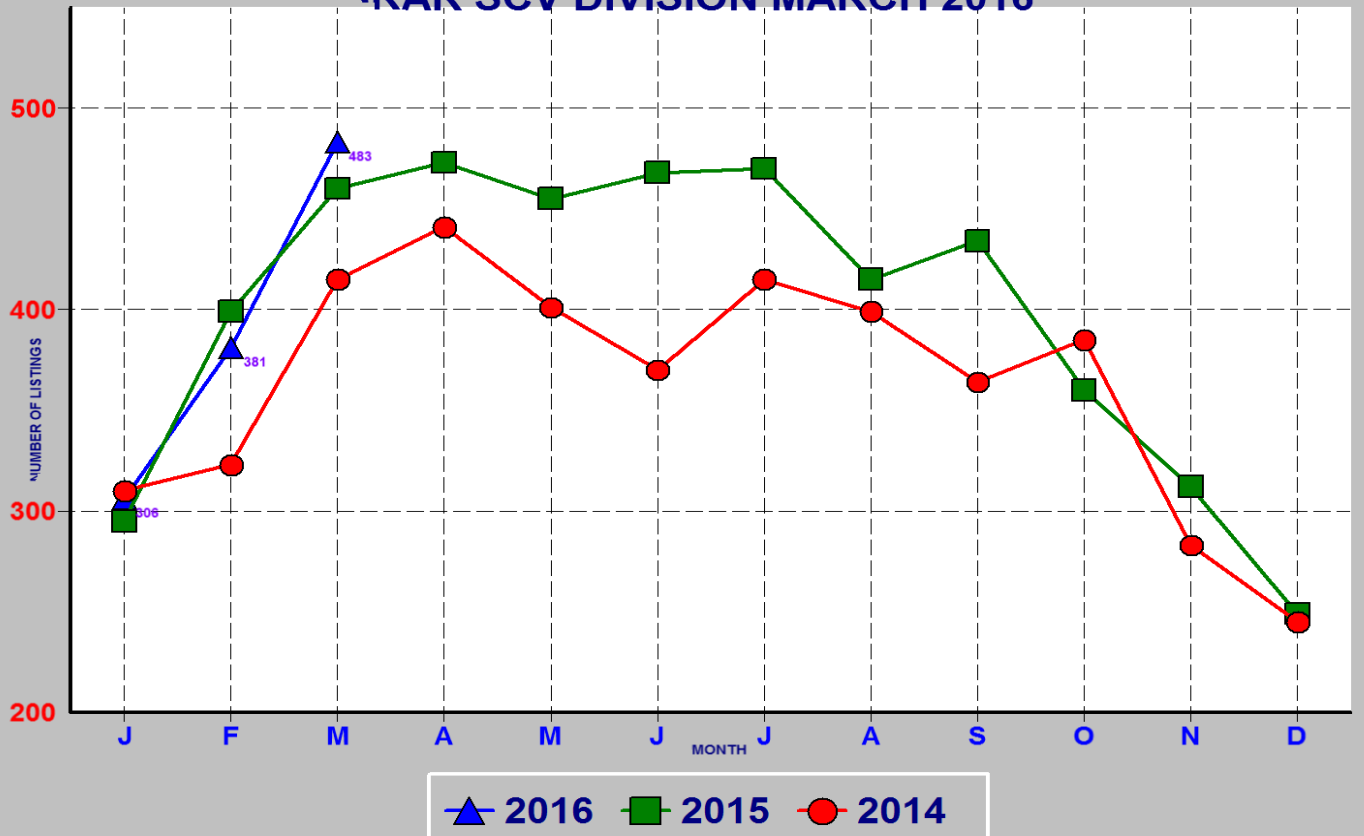

RESIDENTIAL INVENTORY SRAR SCV DIVISION MARCH 2016

NEW LISTINGS SRAR SCV DIVISION MARCH 2016

RESIDENTIAL ESCROWS CLOSED SRAR SCV DIVISION MARCH 2016

RESIDENTIAL ESCROWS OPENED SRAR SCV DIVISION MARCH 2016