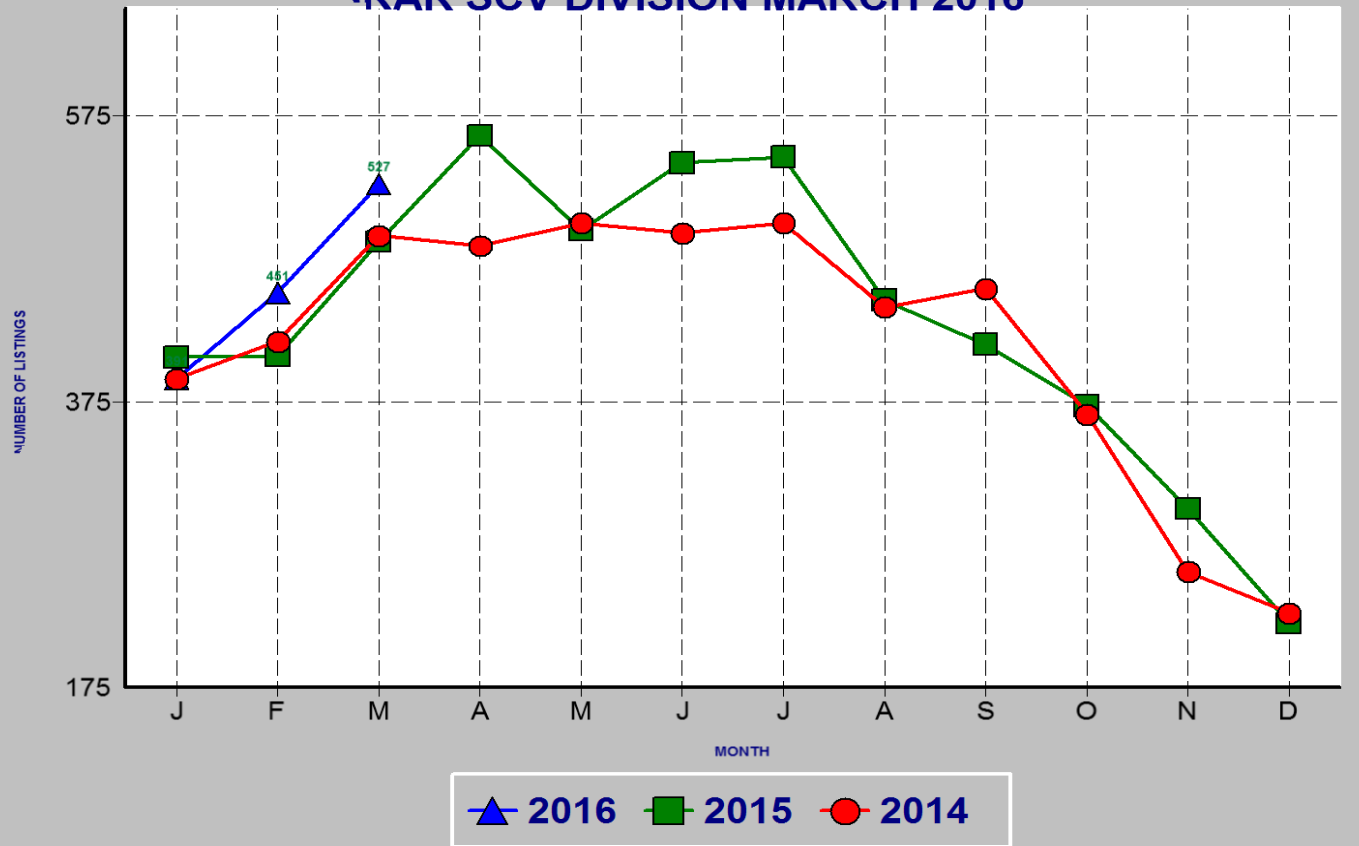

RESIDENTIAL INVENTORY SRAR SCV DIVISION MARCH 2016

NEW LISTINGS SRAR SCV DIVISION MARCH 2016

RESIDENTIAL ESCROWS CLOSED SRAR SCV DIVISION MARCH 2016

RESIDENTIAL ESCROWS OPENED SRAR SCV DIVISION MARCH 2016