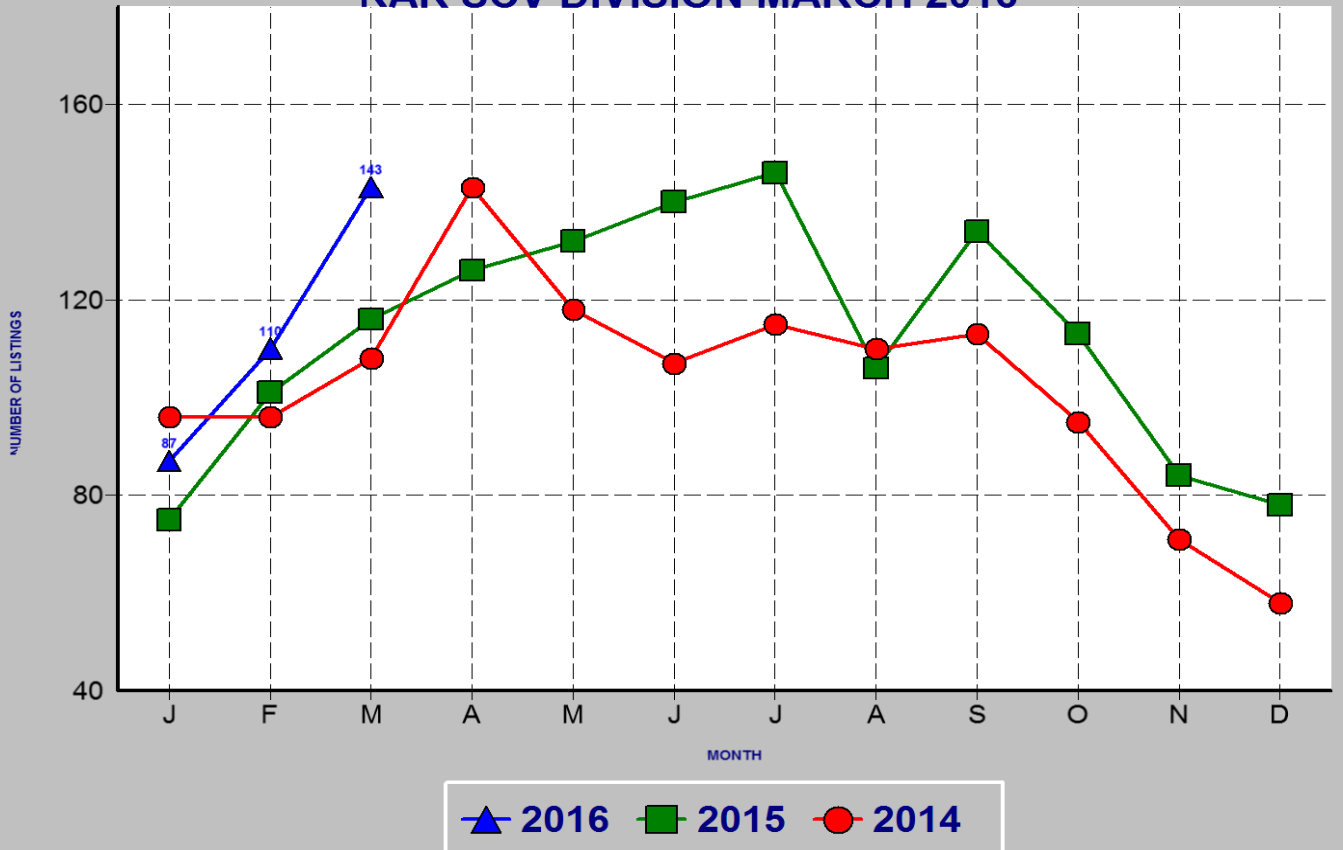

CONDO ESCROWS OPENED SRAR SCV DIVISION MARCH 2016