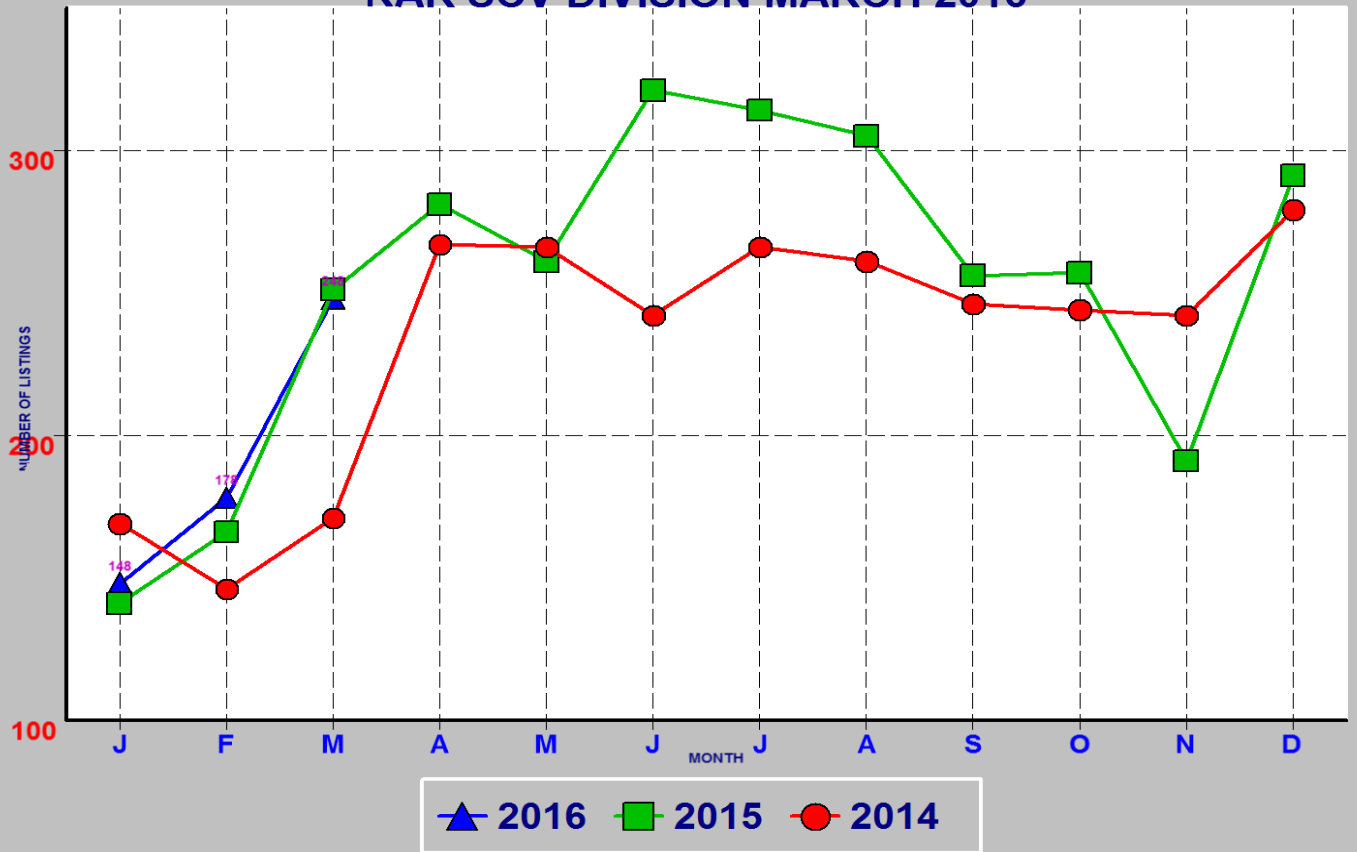

SINGLE FAMILY ESCROWS CLOSED SRAR SCV DIVISION MARCH 2016