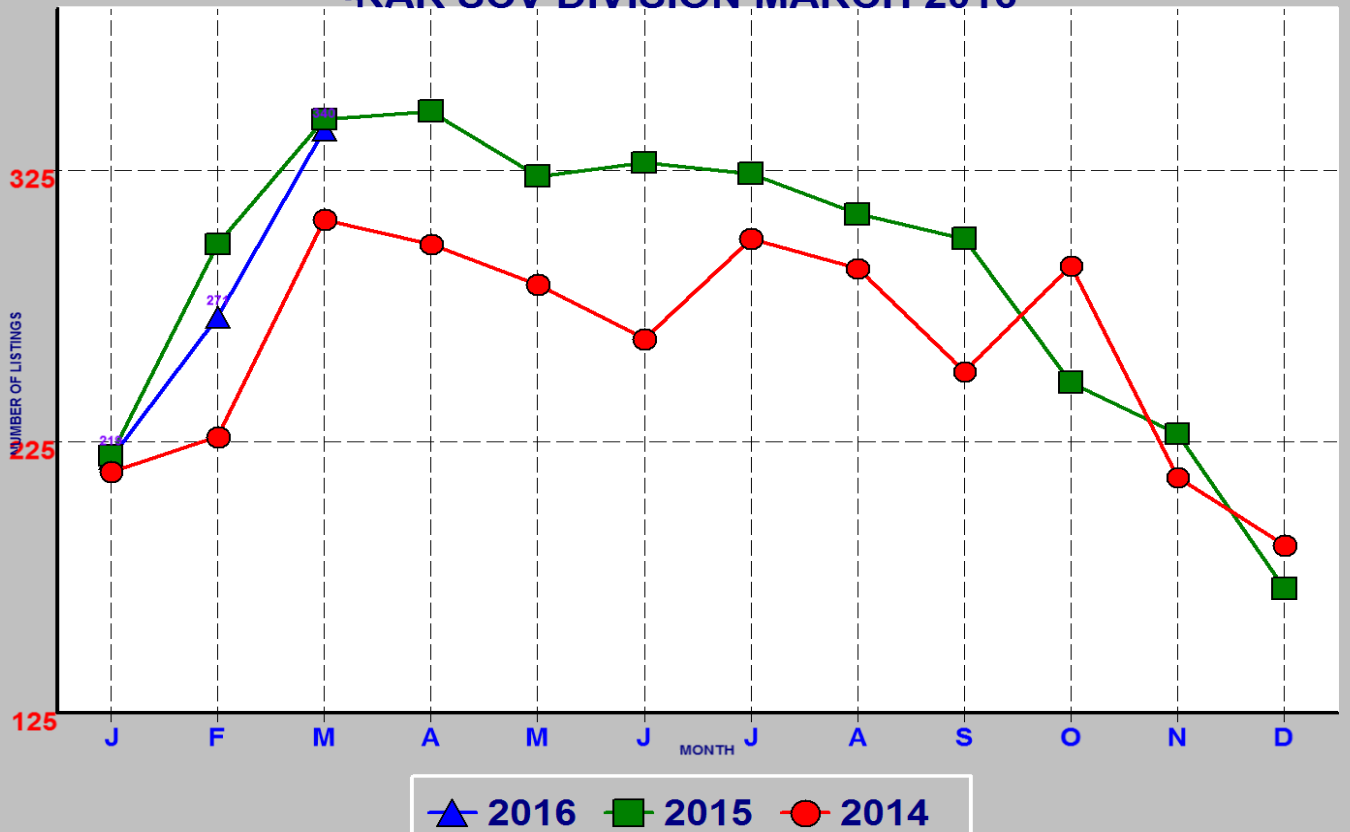

SINGLE FAMILY ESCROWS OPENED SRAR SCV DIVISION MARCH 2016