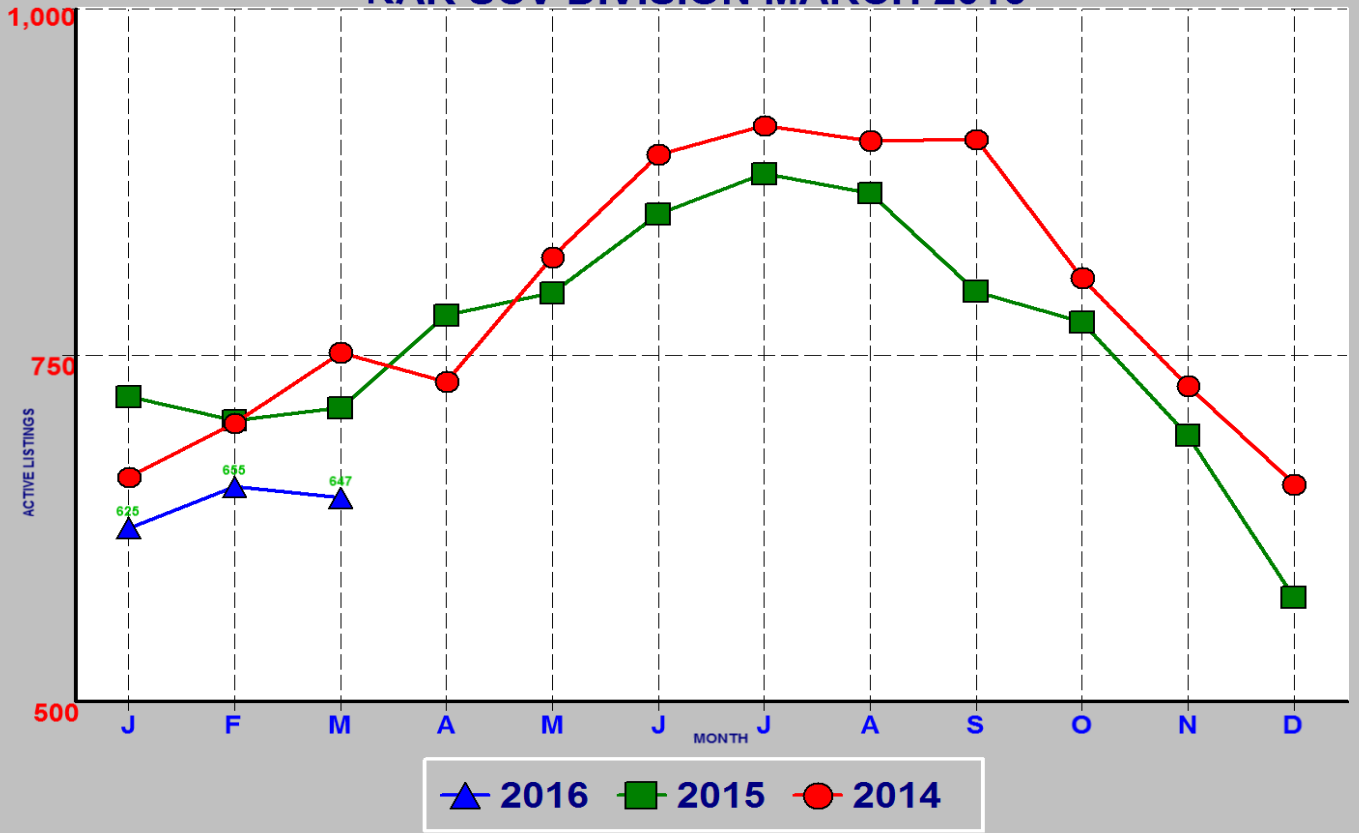

RESIDENTIAL INVENTORY SRAR SCV DIVISION MARCH 2016

NEW LISTINGS SRAR SCV DIVISION MARCH 2016

RESIDENTIAL ESCROWS CLOSED SRAR SCV DIVISION MARCH 2016

RESIDENTIAL ESCROWS OPENED SRAR SCV DIVISION MARCH 2016