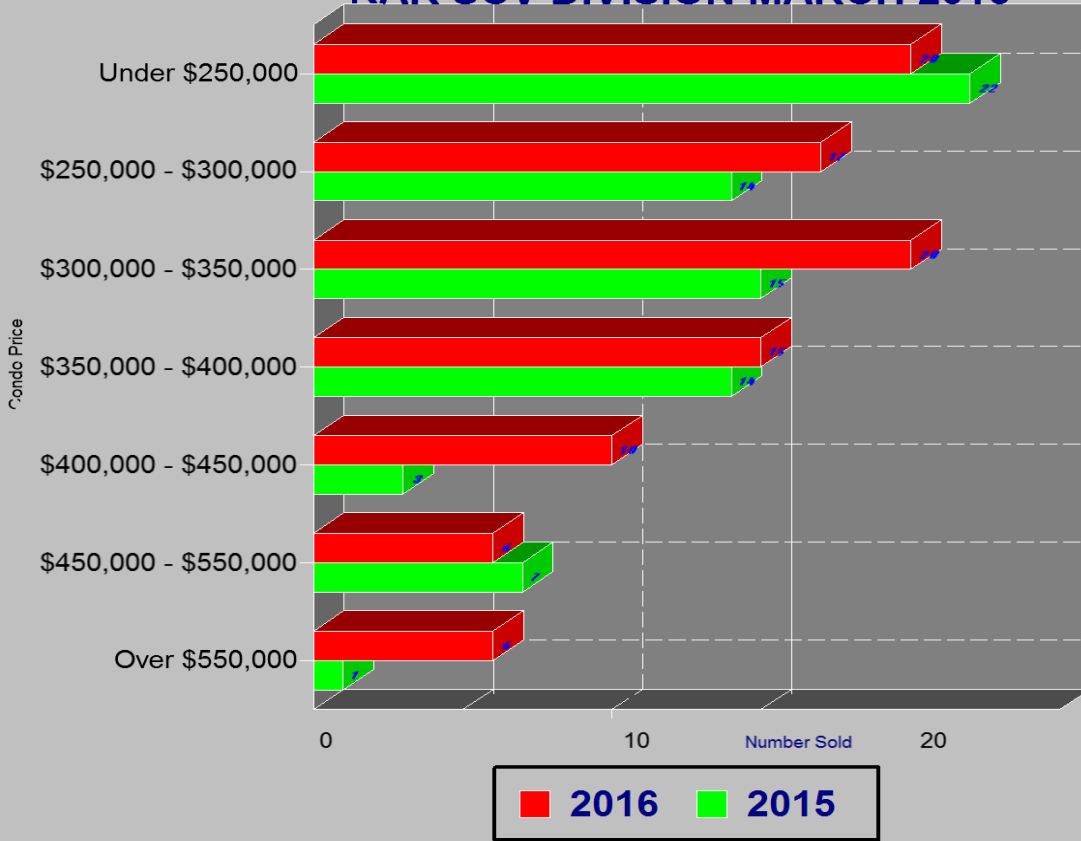

SINGLE FAMILY ESCROWS CLOSED SRAR SCV DIVISION MARCH 2016

SINGLE FAMILY ESCROWS OPENED SRAR SCV DIVISION MARCH 2016

SINGLE FAMILY SALES BY PRICE SRAR SCV DIVISION MARCH 2016

SINGLE FAMILY INVENTORY BY PRICE SRAR SCV DIVISION MARCH 2016

CONDO ESCROWS CLOSED SRAR SCV DIVISION MARCH 2016

CONDO ESCROWS OPENED SRAR SCV DIVISION MARCH 2016

CONDO SALES BY PRICE SRAR SCV DIVISION MARCH 2016

CONDO INVENTORY BY PRICE SRAR SCV DIVISION MARCH 2016