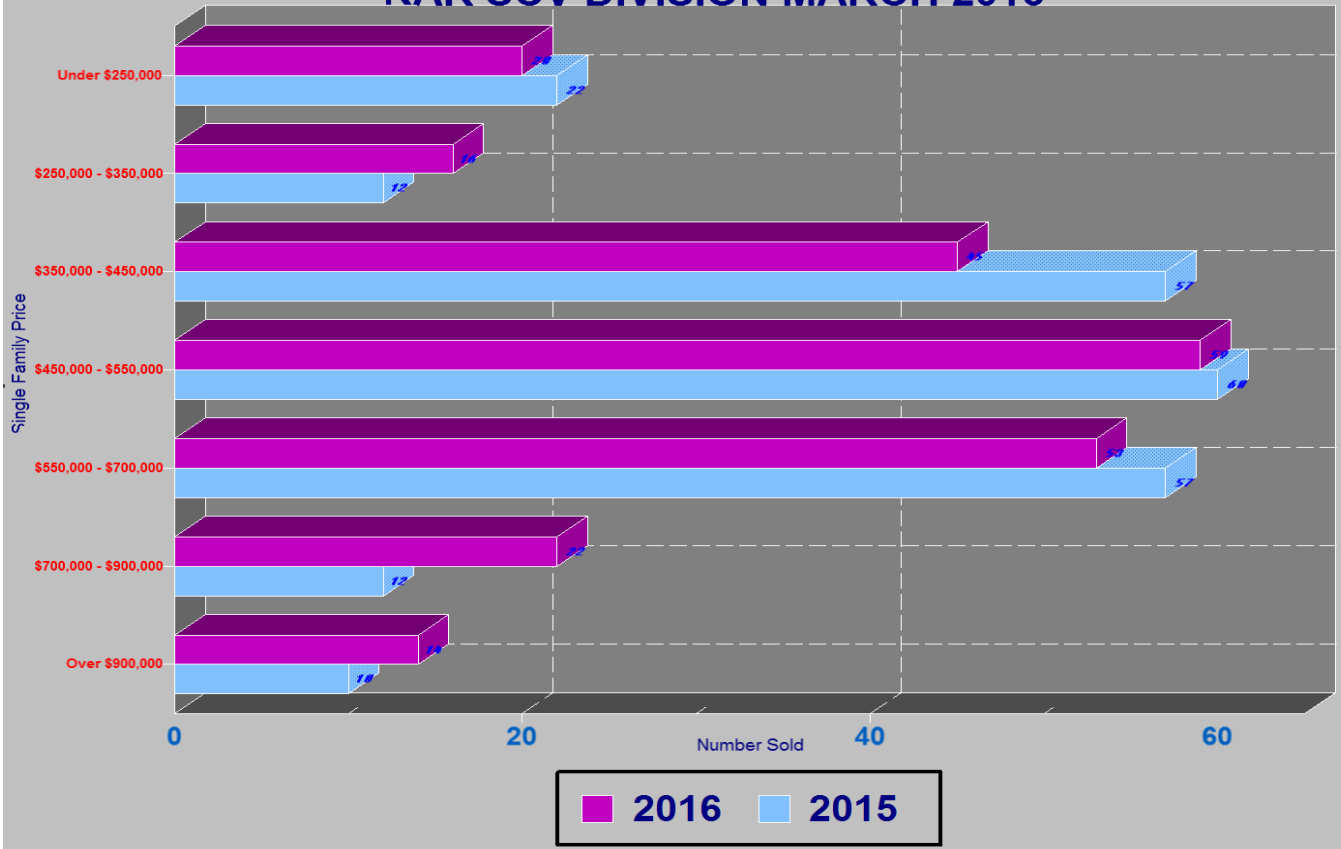

RESIDENTIAL INVENTORY SRAR SCV DIVISION MARCH 2016

NEW LISTINGS SRAR SCV DIVISION MARCH 2016

RESIDENTIAL ESCROWS CLOSED SRAR SCV DIVISION MARCH 2016

RESIDENTIAL ESCROWS OPENED SRAR SCV DIVISION MARCH 2016

SINGLE FAMILY ESCROWS CLOSED SRAR SCV DIVISION MARCH 2016

SINGLE FAMILY ESCROWS OPENED SRAR SCV DIVISION MARCH 2016

SINGLE FAMILY SALES BY PRICE SRAR SCV DIVISION MARCH 2016

SINGLE FAMILY INVENTORY BY PRICE SRAR SCV DIVISION MARCH 2016