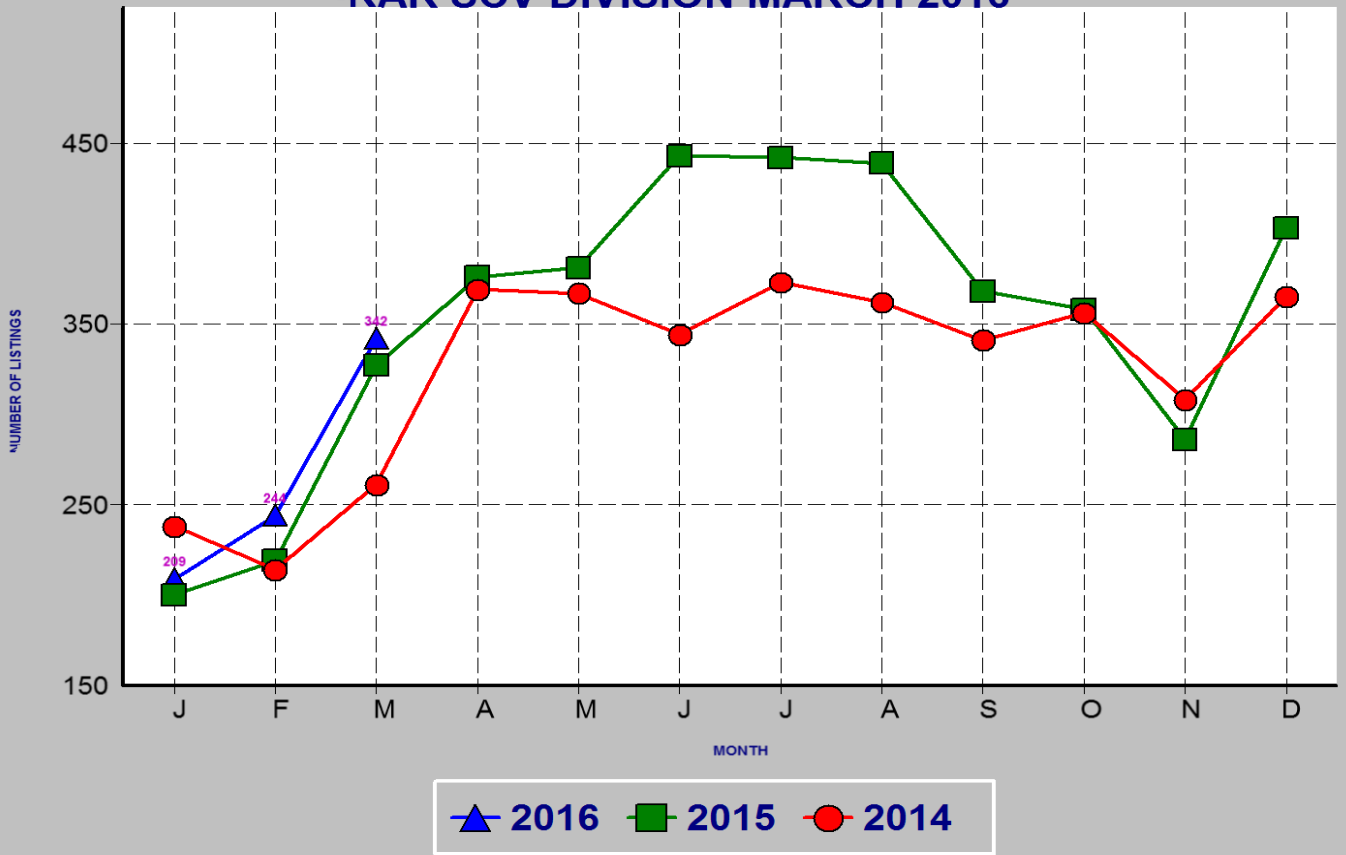

RESIDENTIAL INVENTORY SRAR SCV DIVISION MARCH 2016

NEW LISTINGS SRAR SCV DIVISION MARCH 2016

RESIDENTIAL ESCROWS CLOSED SRAR SCV DIVISION MARCH 2016

RESIDENTIAL ESCROWS OPENED SRAR SCV DIVISION MARCH 2016