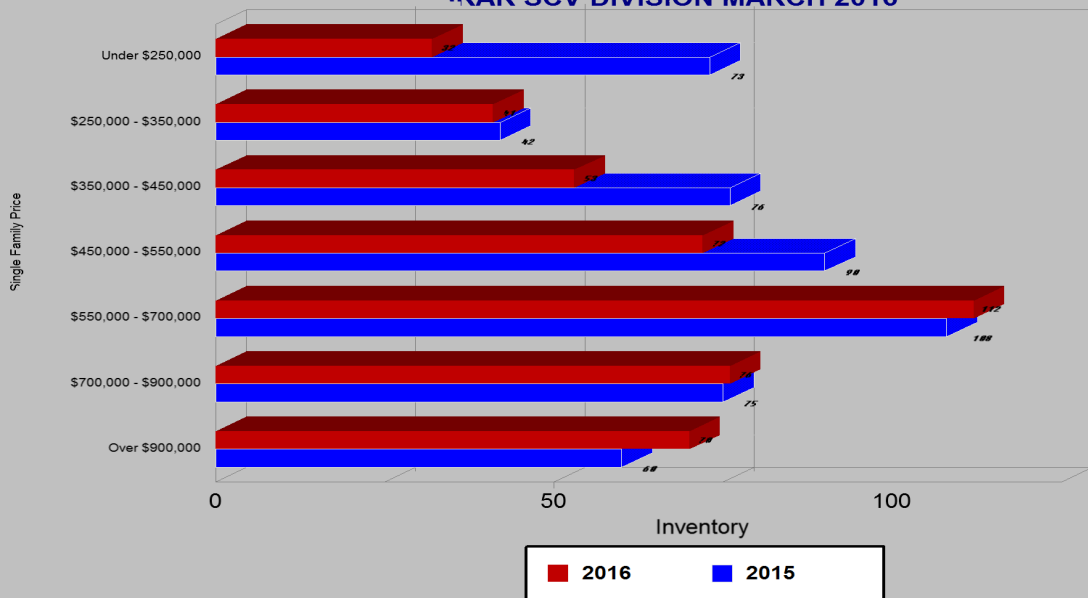

SINGLE FAMILY ESCROWS CLOSED SRAR SCV DIVISION MARCH 2016

SINGLE FAMILY ESCROWS OPENED SRAR SCV DIVISION MARCH 2016

SINGLE FAMILY SALES BY PRICE SRAR SCV DIVISION MARCH 2016

SINGLE FAMILY INVENTORY BY PRICE SRAR SCV DIVISION MARCH 2016