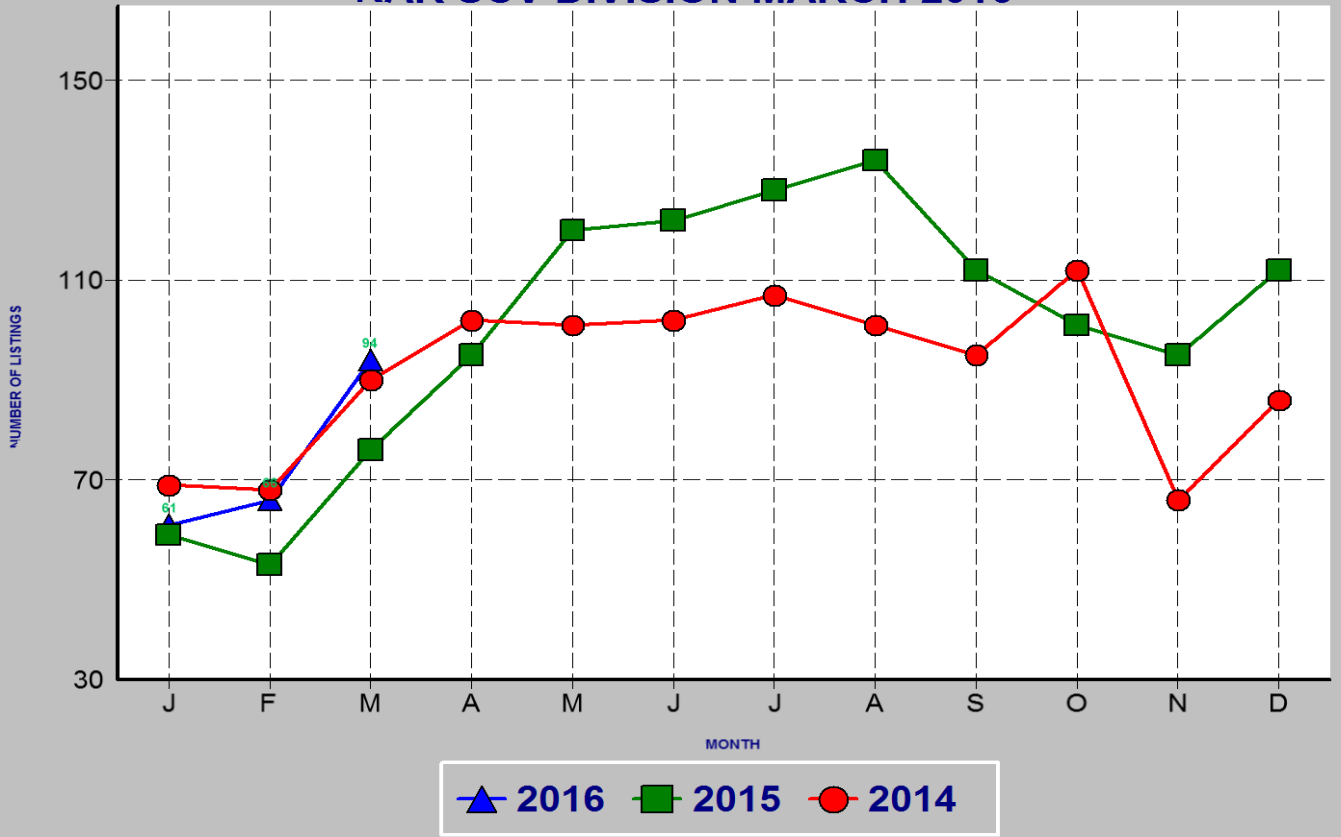

CONDO ESCROWS CLOSED SRAR SCV DIVISION MARCH 2016