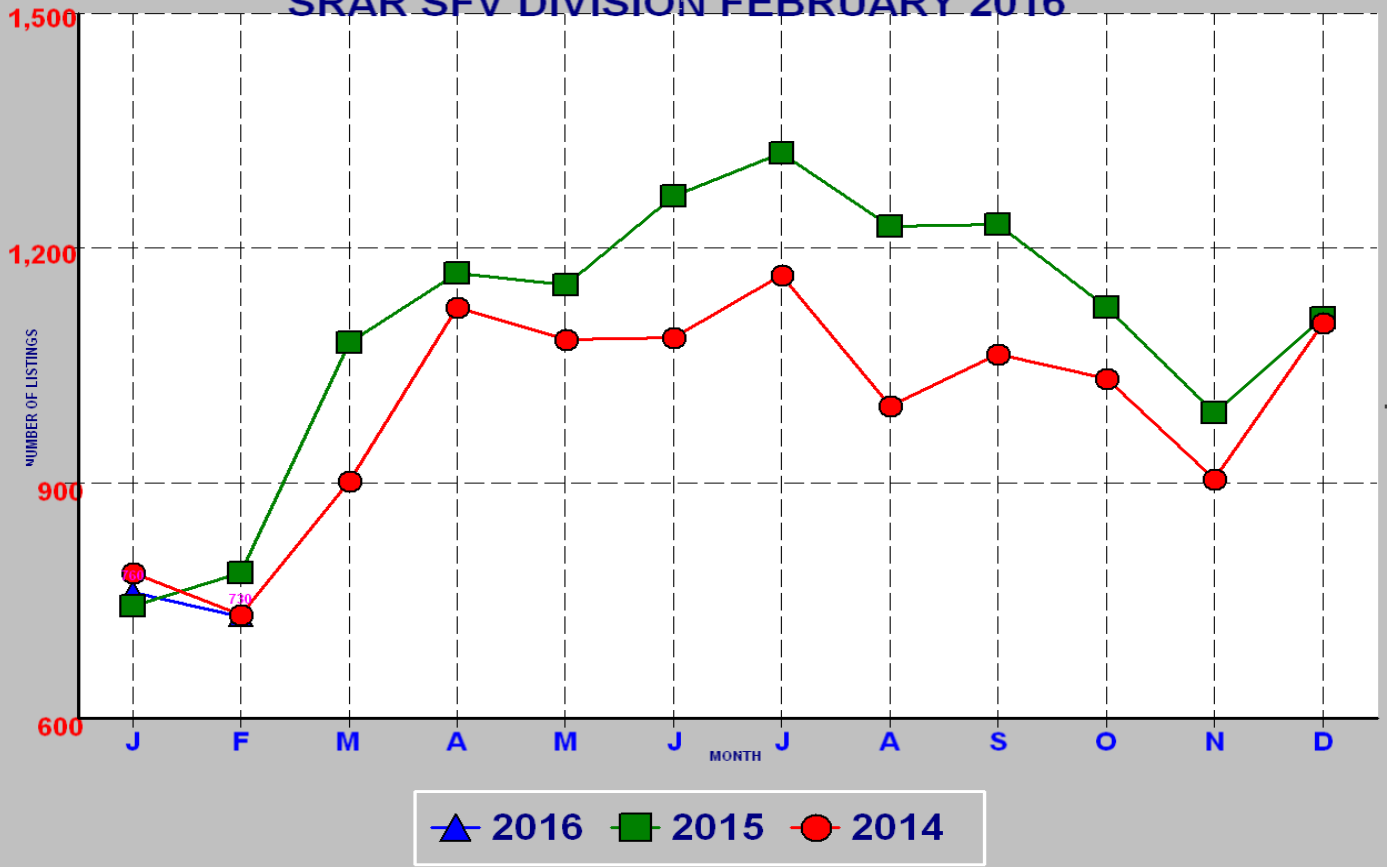

RESIDENTIAL ESCROWS CLOSED SRAR SFV DIVISION FEBRUARY 2016