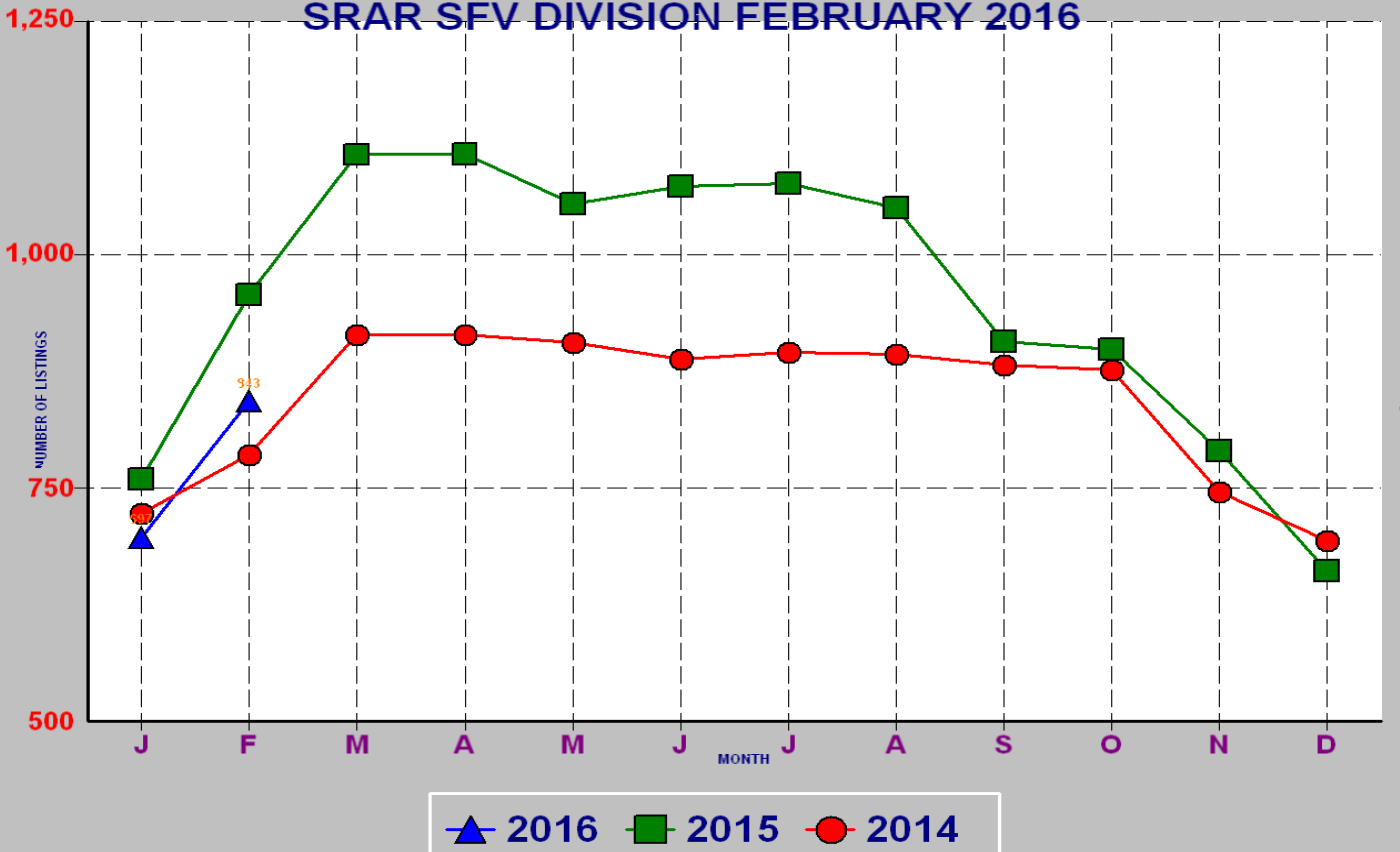

SINGLE FAMILY ESCROWS OPENED SRAR SFV DIVISION FEBRUARY 2016