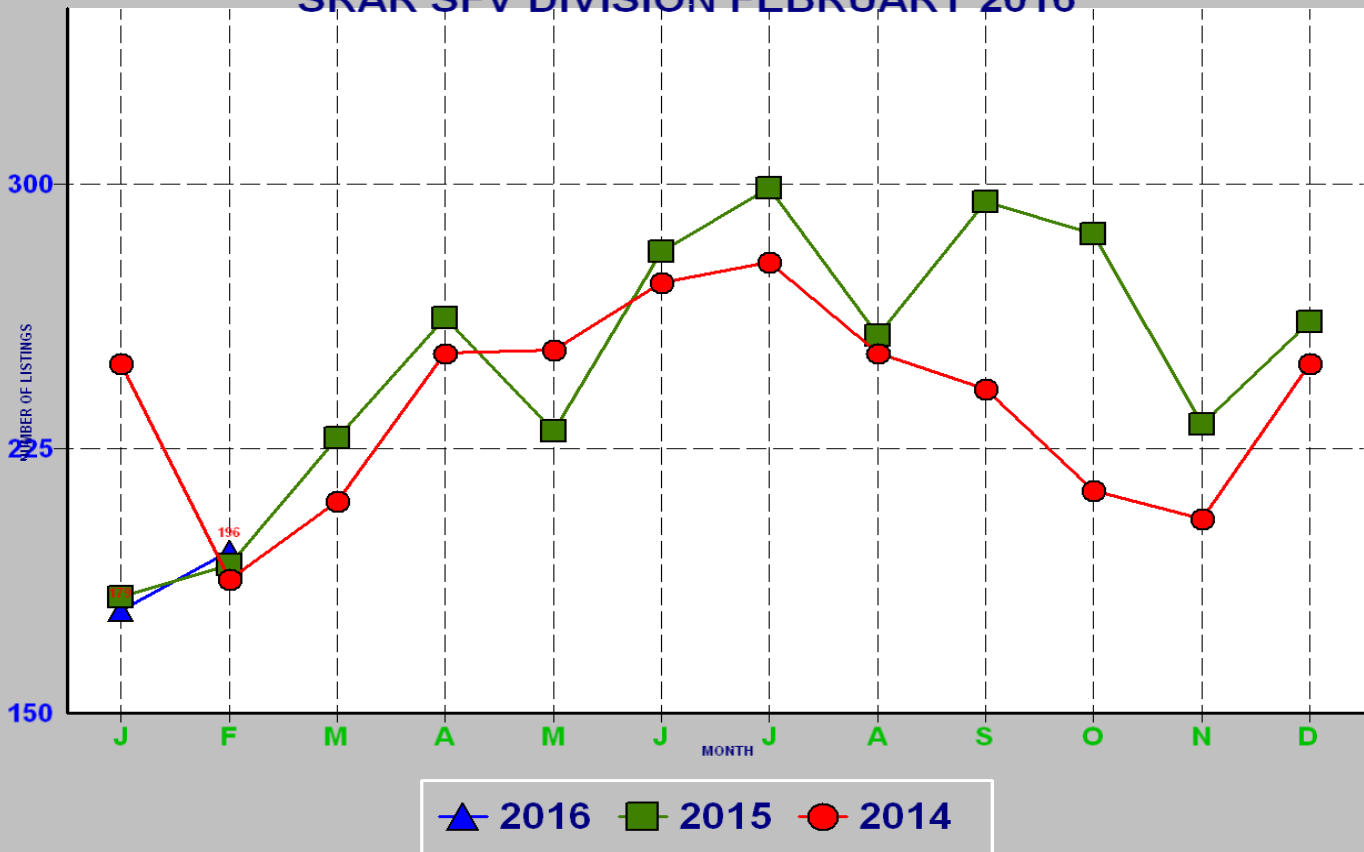

CONDO ESCROWS CLOSED SRAR SFV DIVISION FEBRUARY 2016