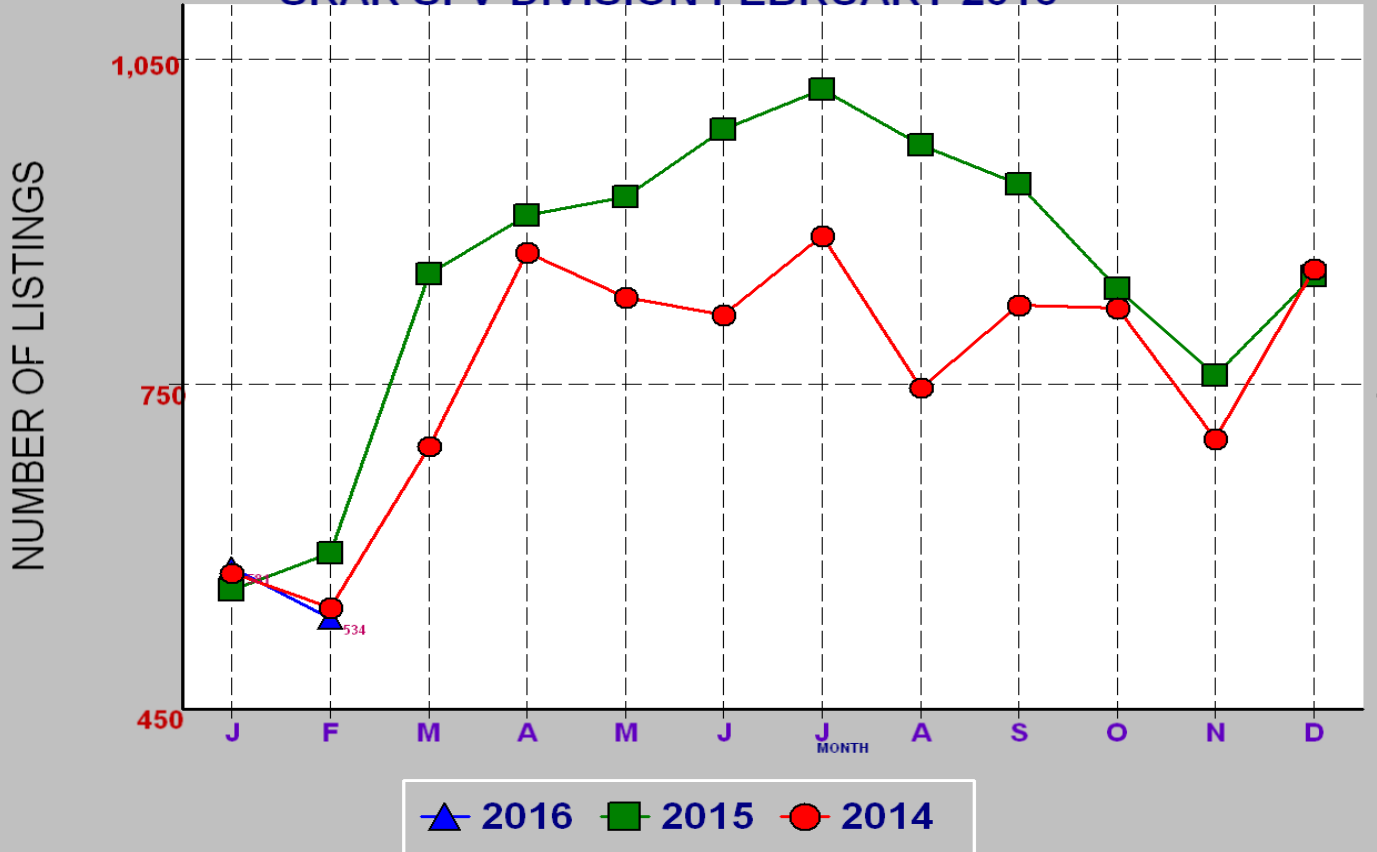

SINGLE FAMILY ESCROWS CLOSED SRAR SFV DIVISION FEBRUARY 2016