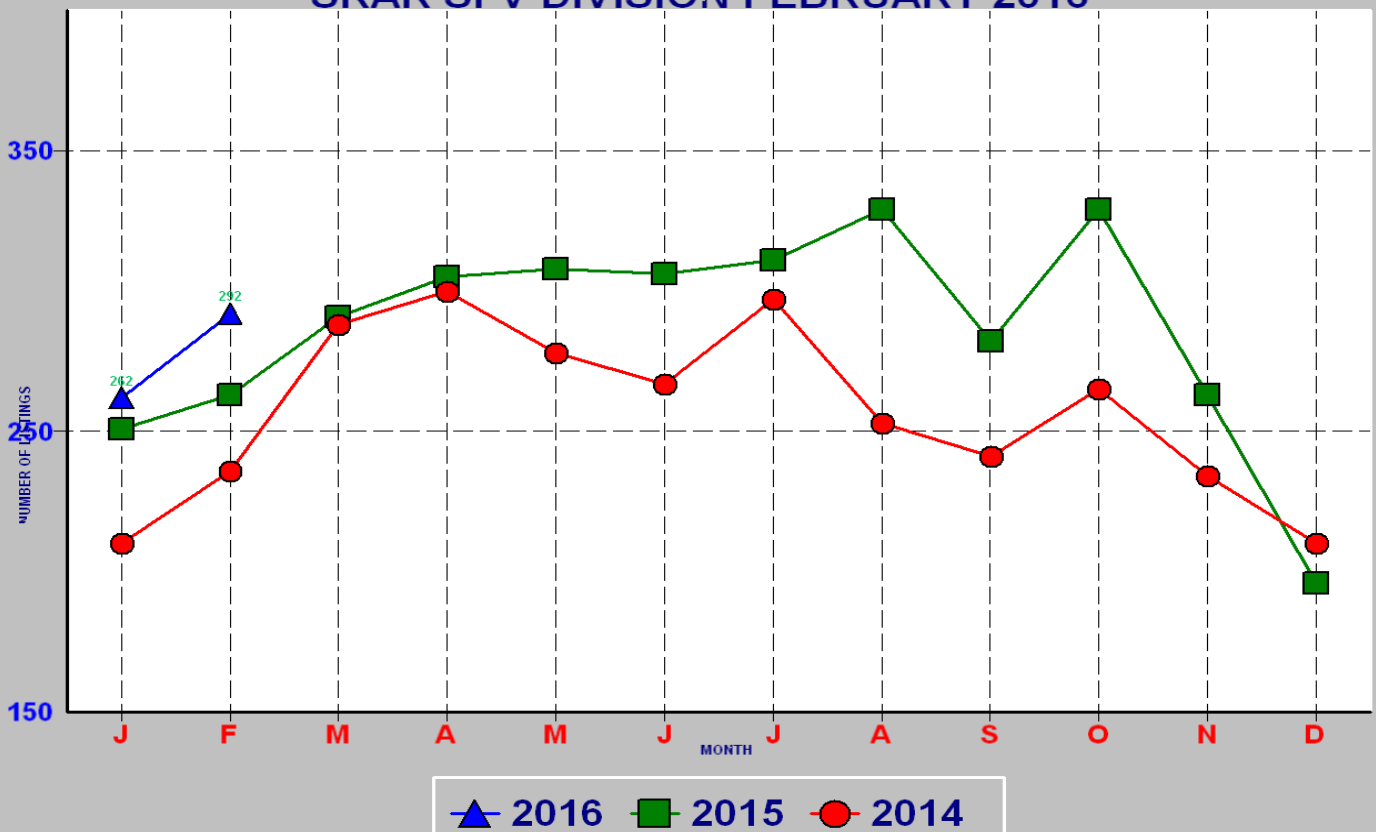

CONDO ESCROWS OPENED SRAR SFV DIVISION FEBRUARY 2016