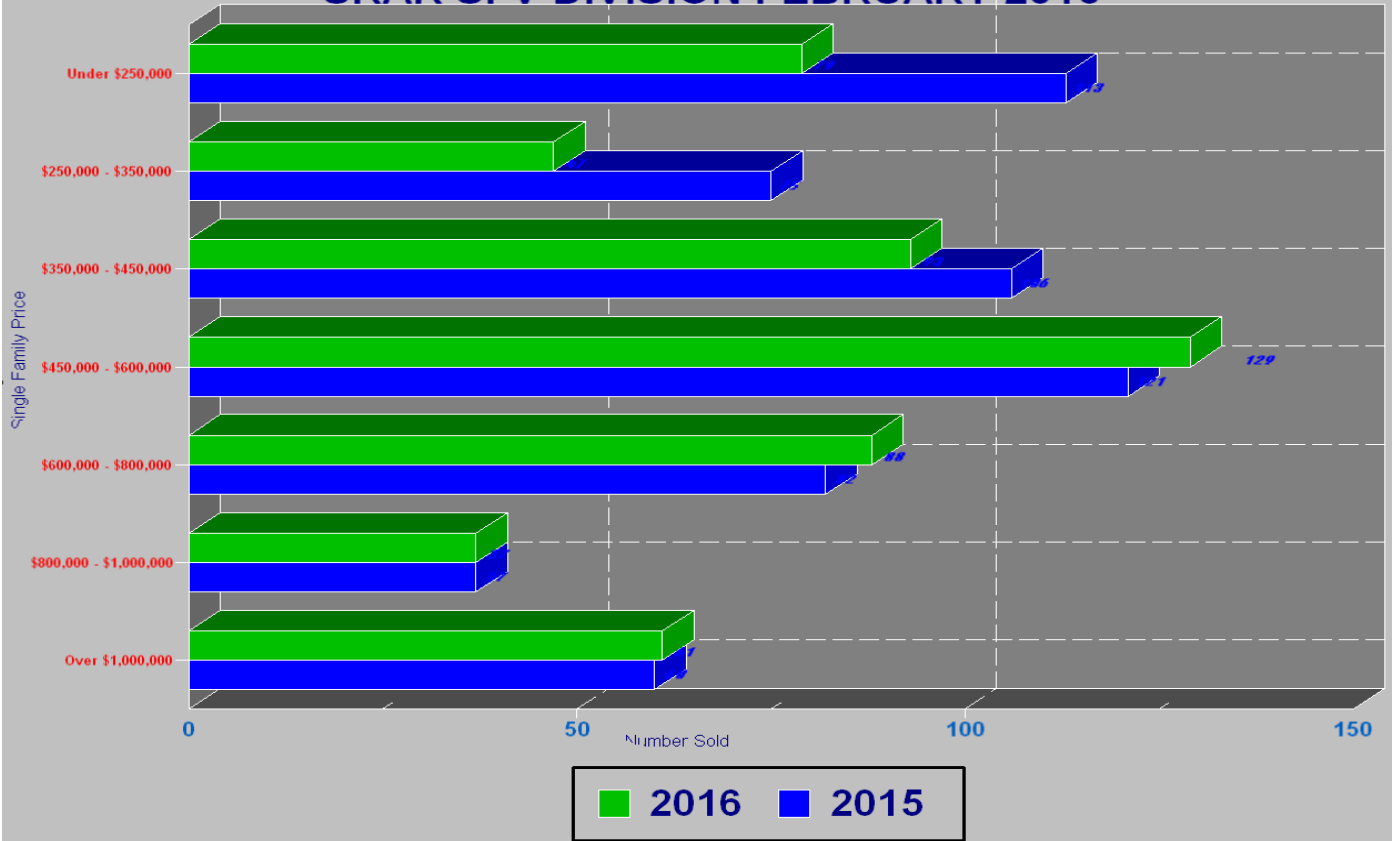

SINGLE FAMILY SALES BY PRICE SRAR SFV DIVISION FEBRUARY 2016