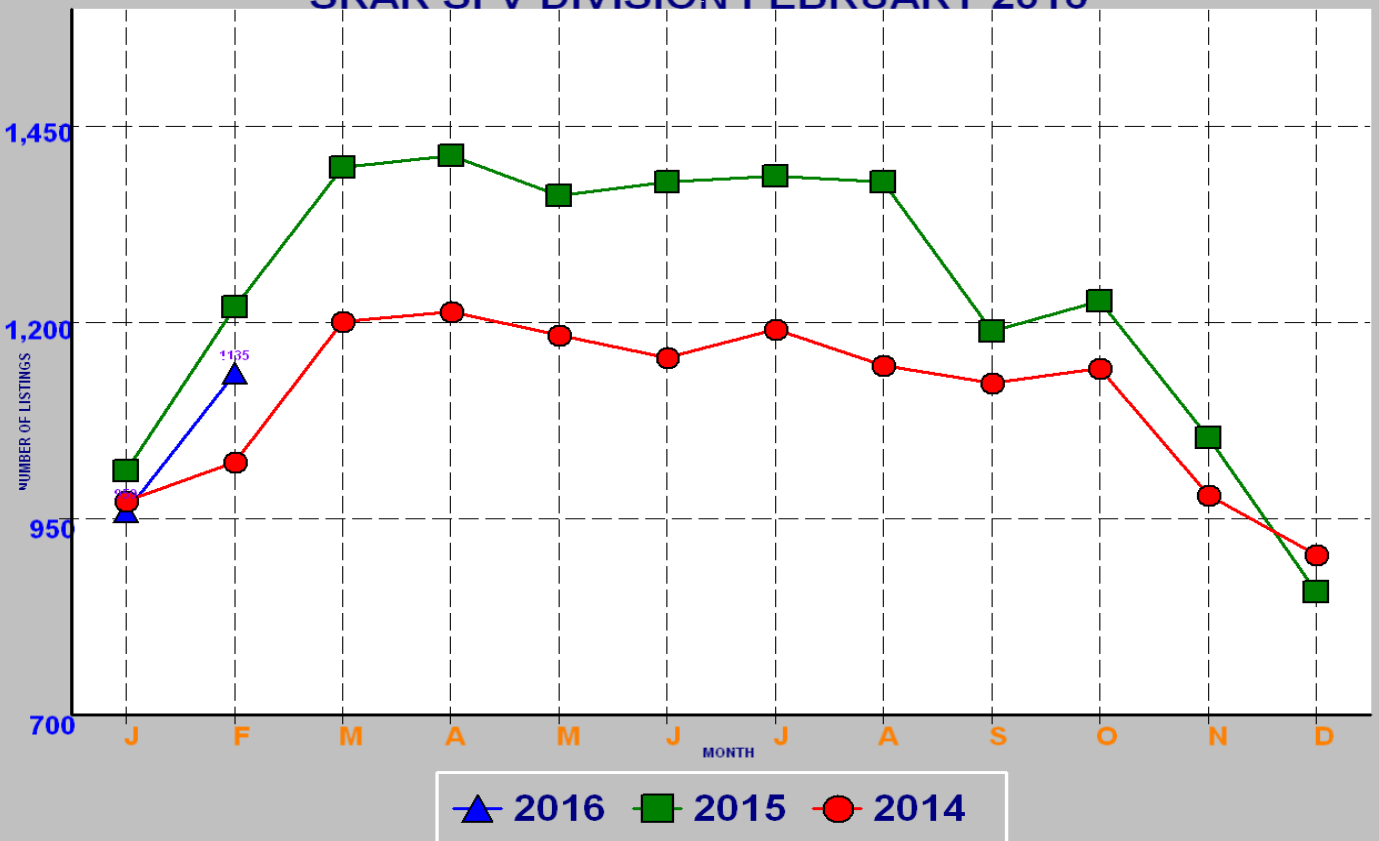

RESIDENTIAL ESCROWS OPENED SRAR SFV DIVISION FEBRUARY 2016