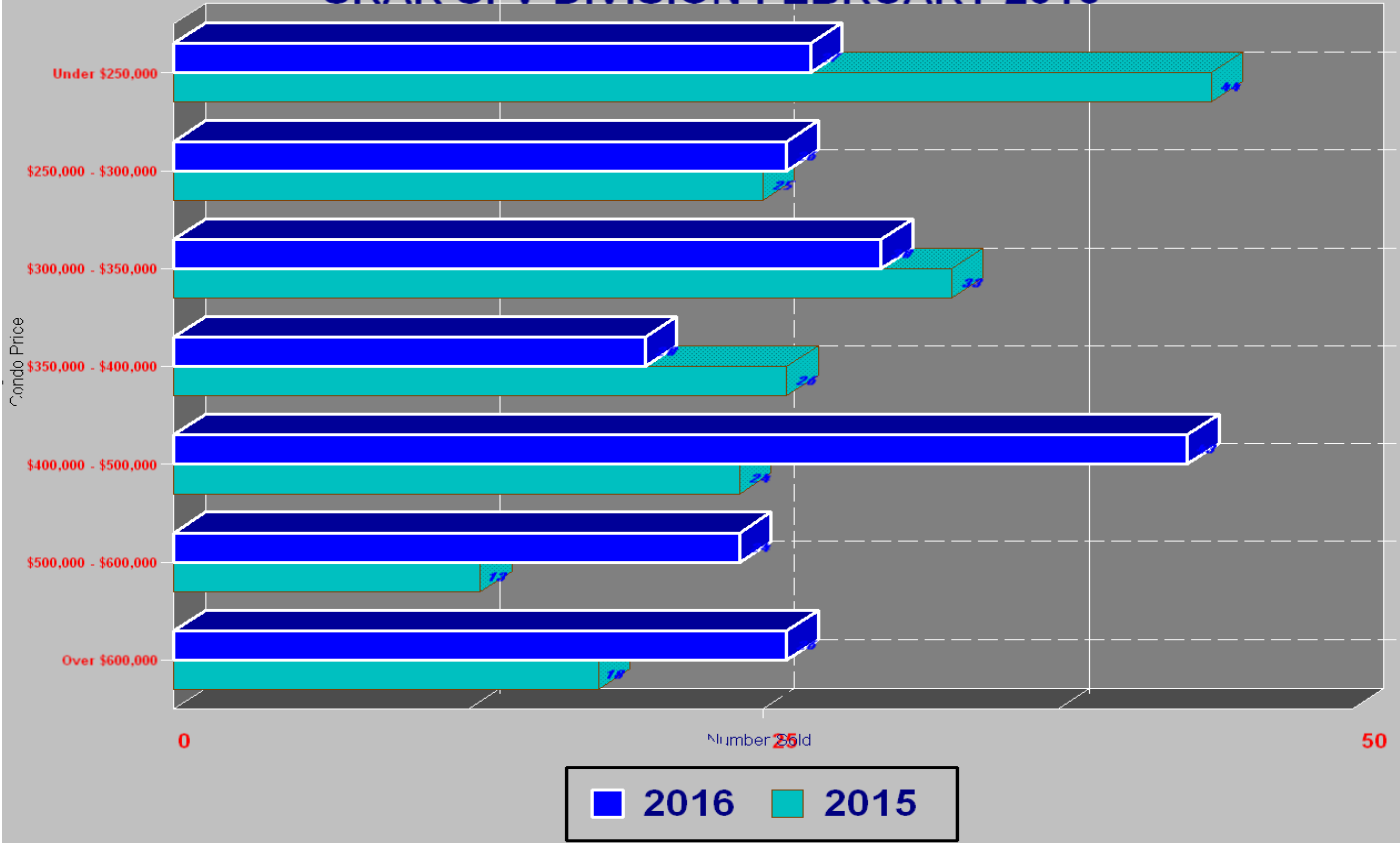

CONDO SALES BY PRICE SRAR SFV DIVISION FEBRUARY 2016