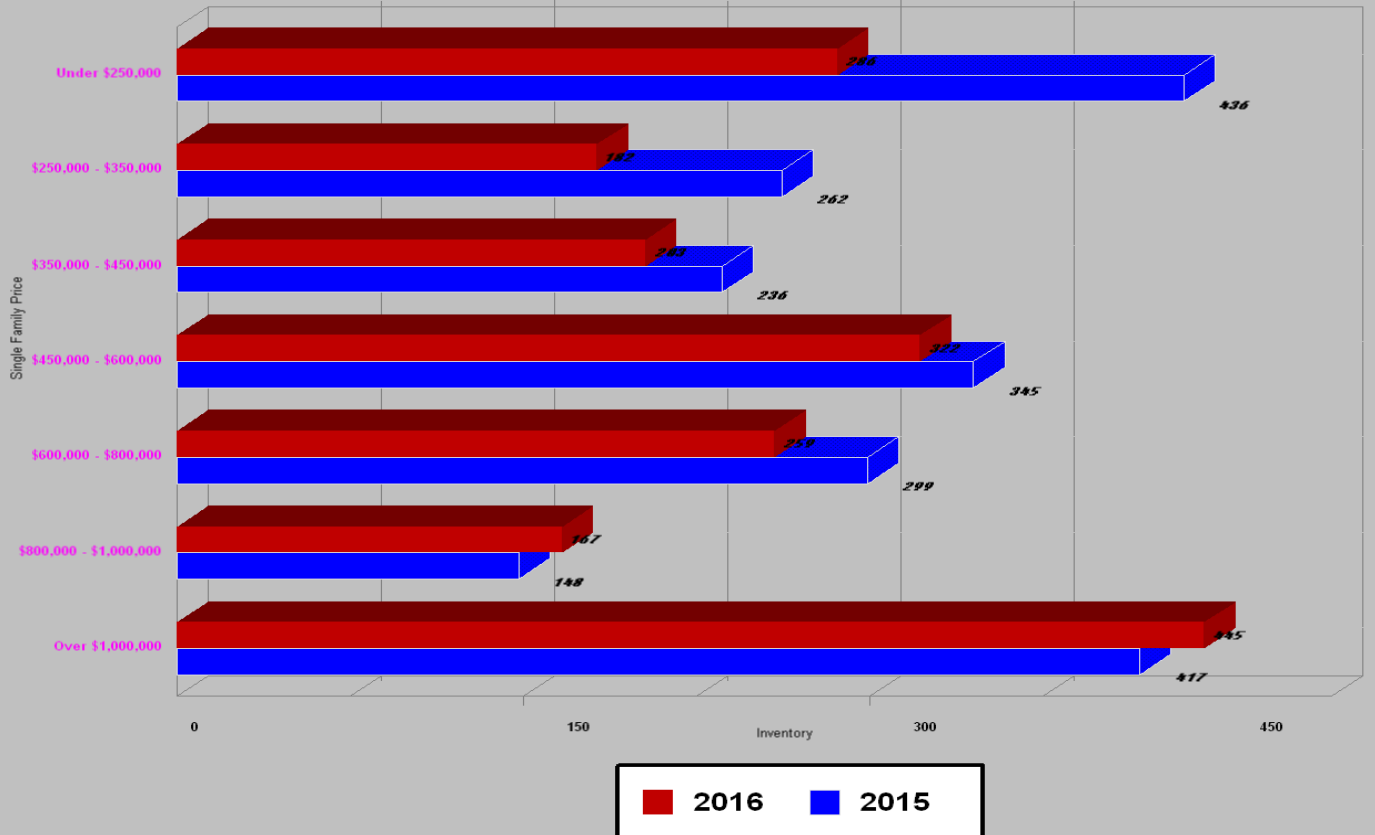

SINGLE FAMILY INVENTORY BY PRICE SRAR SFV DIVISION FEBRUARY 2016